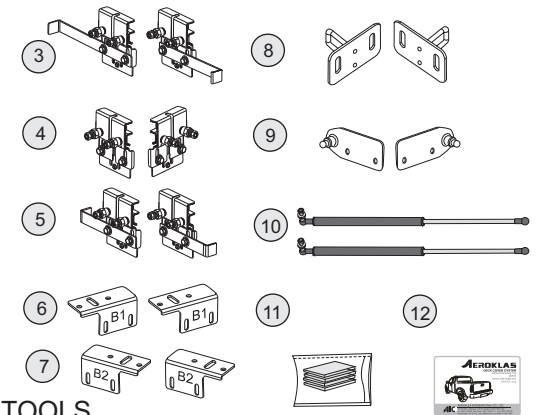

AEROKLAS

DECK COVER : GALAXY

INSTALLATION MANUAL FOR
VOLKSWAGEN AMAROK DOUBLE CAB
(WITHOUT STYLING BAR)

AEROKLAS CO., LTD.

62 Soi Bangna-Trad 25, Bangna Bangkok 10260

Tel : (662) 7443020-9 Fax : (662) 7443030

www.aeroklas.com, www.deck-cover.com E-mail : webinfo@aeroklas.com

PART LIST

COMPONENT PART

No.	(COMPONENT PART)	(Q'TY)
1.	FRONT PANEL (DECK COVER)	1
2.	BODY (DECK COVER)	1
3.	FRONT CLAMP	2
4.	MIDDLE CLAMP	2
5.	REAR CLAMP	2
6.	BRACKET SUPPORT TYPE B1	2
7.	BRACKET SUPPORT TYPE B2	2
8.	ASSY PLATE LOCK V2	2
9.	ASSY LOWER PLATE FOR GAS STRUT RH/LH	1/1
10.	GAS STRUT	2
11.	LINER TAPE	1
12.	INSTALLATION MANUAL	1