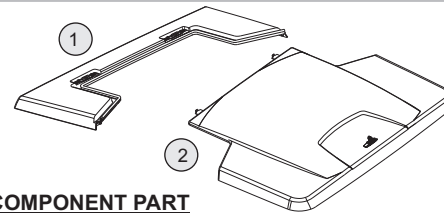

AEROKLAS

DECK COVER : GALAXY

INSTALLATION MANUAL FOR
VOLKSWAGEN AMAROK DOUBLE CAB
(WITHOUT STYLING BAR)

AEROKLAS CO., LTD.

62 Soi Bangna-Trad 25, Bangna Bangkok 10260

Tel : (662) 7443020-9 Fax : (662) 7443030

www.aeroklas.com, www.deck-cover.com E-mail : webinfo@aeroklas.com

PART LIST

COMPONENT PART

No.	(COMPONENT PART)	(Q'TY)
1.	FRONT PANEL (DECK COVER)	1
2.	BODY (DECK COVER)	1
3.	FRONT CLAMP	2
4.	MIDDLE CLAMP	2
5.	REAR CLAMP	2
6.	BRACKET SUPPORT TYPE B1	2
7.	BRACKET SUPPORT TYPE B2	2
8.	ASSY PLATE LOCK V2	2
9.	ASSY LOWER PLATE FOR GAS STRUT RH/LH	1/1
10.	GAS STRUT	2
11.	LINER TAPE	1
12.	INSTALLATION MANUAL	1