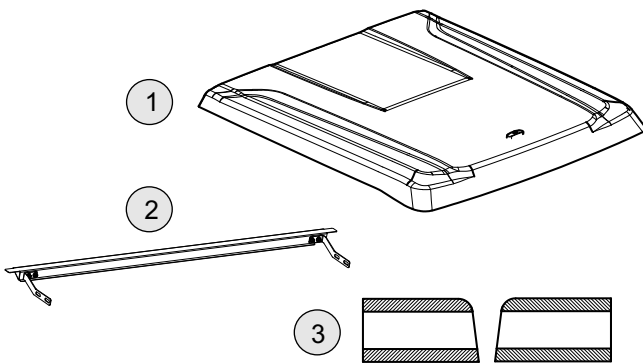

Tel : (662) 7443020-9 Fax : (662) 7443030

www.aeroklas.com, www.deck-cover.com E-mail: webinfo@aeroklas.com

PART LIST

COMPONENT PART

No.	(COMPONENT PART)	(Q'TY)
1.	DECK COVER	1
2.	FRONT BAR	1
3.	PLASTIC SHIM RH/LH	1/1
4.	FRONT CLAMP RH/LH	1/1
5.	REAR CLAMP RH/LH	1/1
6.	FRONT EXTENSION BOLT	4
7.	REAR EXTENSION BOLT	4
8.	U-LOCK FOR HINGE RH/LH	1/1
9.	PLATE LOCK	2
10.	ASSY LOWER PLATE FOR GAS STRUT RH/LH	1/1
11.	GAS STRUT	2
12.	INSTALLATION MANUAL	1