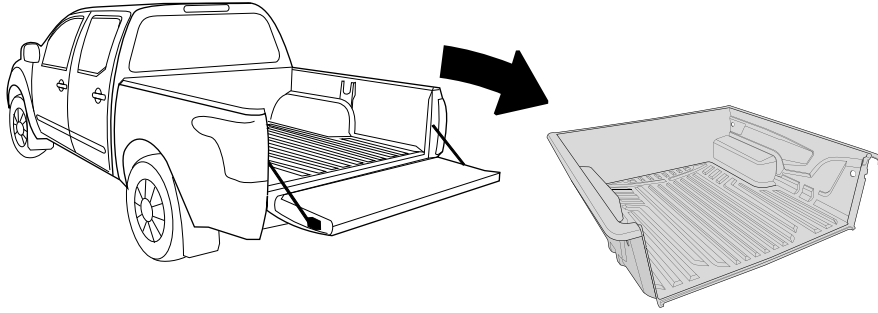

1

2

LH/RH

FRONT / หน้า

REAR / หลัง

3

LH/RH