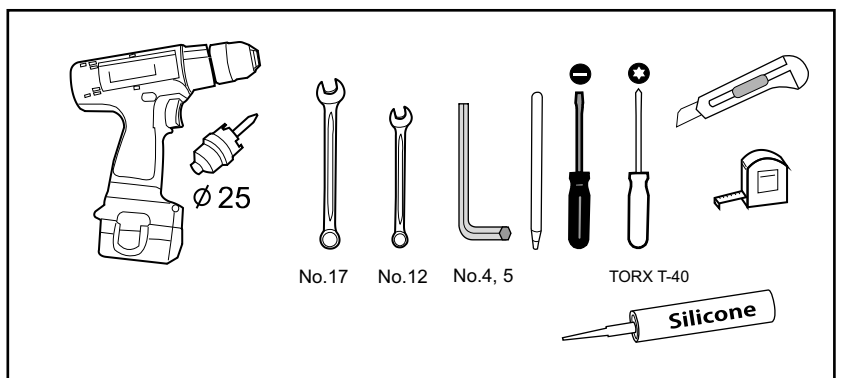

AEROKLAS

DECK COVER : SPEED

INSTALLATION MANUAL

คู่มือติดตั้ง

MITSUBISHI TRITON 2014 DOUBLE CAB

มิทซูบิชิ ไทรทัน 2014-4 ประตู

AEROKLAS CO., LTD.

62 Soi Bangna-Trad 25, Bangna, Bangkok 10260 THAILAND.

Tel : (662) 7443020-9 Fax : (662) 7443030

www.aeroklas.com, www.deck-cover.com E-mail: webinfo@aeroklas.com

PART LIST

COMPONENT PART

No.	(COMPONENT PART)	(Q'TY)
1.	DECK COVER	1
2.	FRONT BAR	1
3.	PLASTIC SHIM RH/LH	1/1
4.	FRONT CLAMP RH/LH	1/1
5.	REAR CLAMP RH/LH	1/1
6.	FRONT EXTENSION BOLT	4
7.	REAR EXTENSION BOLT	4
8.	U-LOCK FOR HINGE RH/LH	1/1
9.	PLATE LOCK	2
10.	ASSY LOWER PLATE FOR GAS STRUT RH/LH	1/1
11.	GAS STRUT	2
12.	INSTALLATION MANUAL	1

TOOLS