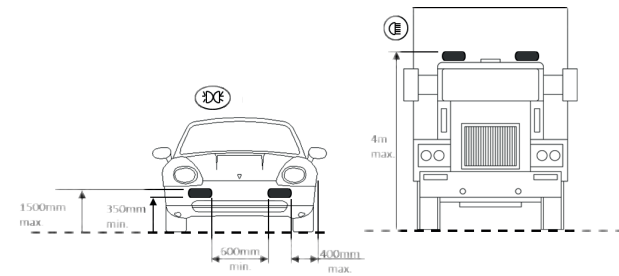

FORD RANGER XLT 2023+ GRILLE INTEGRATION KIT

FITTING INSTRUCTIONS

WHAT'S INCLUDED

- 4x Grille Mounting Brackets
- 4x Cutter Guides
- Anti-Theft Fasteners & Key
- Fitting Instructions

Additionally - Kit Includes:

- 2x High Performance LED Spotlights (Triple-R 850)
- 1x Two-Lamp Wiring Kit

TOOLS REQUIRED

FITTING INFORMATION

SIDE MOUNTING INFORMATION

EN Lamps with integrated Position light may need to be positioned according to the above sketch. If an additional pair of position lights is not permitted (e.g. in Switzerland, Austria), the position light should be disconnected. The legal regulations in individual countries must be observed.