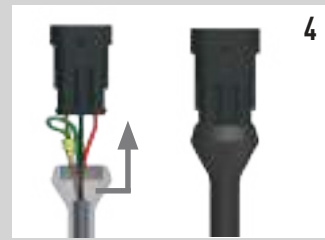

TORQUE VALUES

ELECTRICAL CONNECTION

TRIPLE-R 850 STANDARD

TRIPLE-R 850 ELITE

TRIPLE-R - POSITION LIGHT FUNCTION (OPTIONAL)

CANBUS INTEGRATION

For vehicles where it is not possible to locate a 12V high beam signal, it will be necessary to take the high beam signal from the vehicle's CAN system. For vehicle specific CAN instructions, please download the "CANM8 Connect" App.