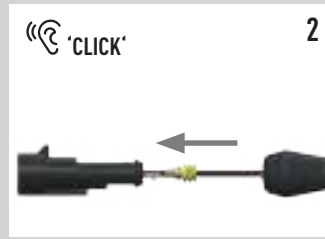

TORQUE VALUES

ELECTRICAL CONNECTION

TRIPLE-R 850 STANDARD

TRIPLE-R 850 ELITE

TRIPLE-R - POSITION LIGHT FUNCTION (OPTIONAL)

CANBUS INTEGRATION

For vehicles where it is not possible to locate a 12V high beam signal, it will be necessary to take the high beam signal from the vehicle's CAN system. For vehicle specific CAN instructions, please download the "CANM8 Connect" App.