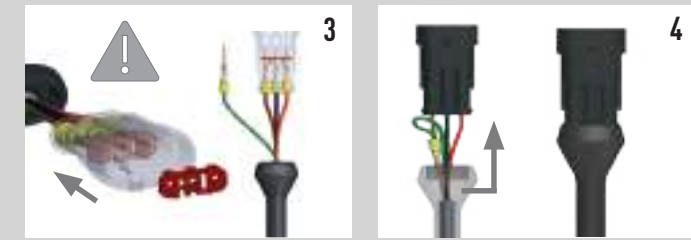

TORQUE VALUES

ELECTRICAL CONNECTION

TRIPLE-R 850 STANDARD

TRIPLE-R 850 ELITE

TRIPLE-R - POSITION LIGHT FUNCTION (OPTIONAL)

CANBUS INTEGRATION

For vehicles where it is not possible to locate a 12V high beam signal, it will be necessary to take the high beam signal from the vehicle's CAN system. For vehicle specific CAN instructions, please download the "CANM8 Connect" App.