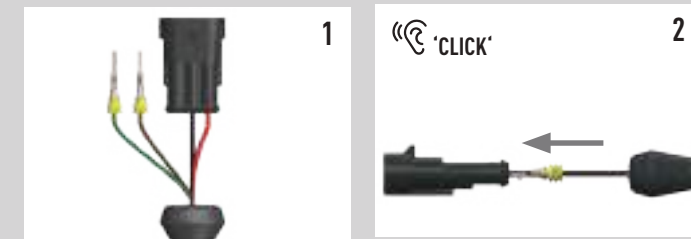

TORQUE VALUES

ELECTRICAL CONNECTION

TRIPLE-R 850 STANDARD

TRIPLE-R 850 ELITE

TRIPLE-R - POSITION LIGHT FUNCTION (OPTIONAL)

CANBUS INTEGRATION

For vehicles where it is not possible to locate a 12V high beam signal, it will be necessary to take the high beam signal from the vehicle's CAN system. For vehicle specific CAN instructions, please download the "CANM8 Connect" App.