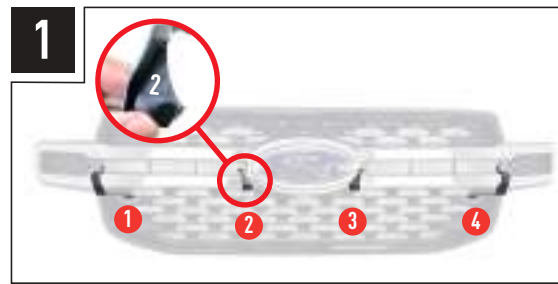

**TOYOTA HILUX 2021+
GRILLE INTEGRATION KIT**

**RAM 1500 2019+
GRILLE INTEGRATION KIT**

**ISUZU D-MAX 2021+
GRILLE INTEGRATION KIT**

**FORD RANGER / RAPTOR
ROOF MOUNTING KITS**

INSTALLATION PROCESS

Install should be completed with the grille left on the vehicle.