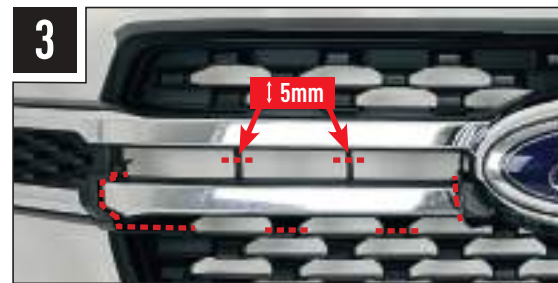

**TOYOTA HILUX 2021+
GRILLE INTEGRATION KIT**

**RAM 1500 2019+
GRILLE INTEGRATION KIT**

**ISUZU D-MAX 2021+
GRILLE INTEGRATION KIT**

**FORD RANGER / RAPTOR
ROOF MOUNTING KITS**

INSTALLATION PROCESS

Install should be completed with the grille left on the vehicle.