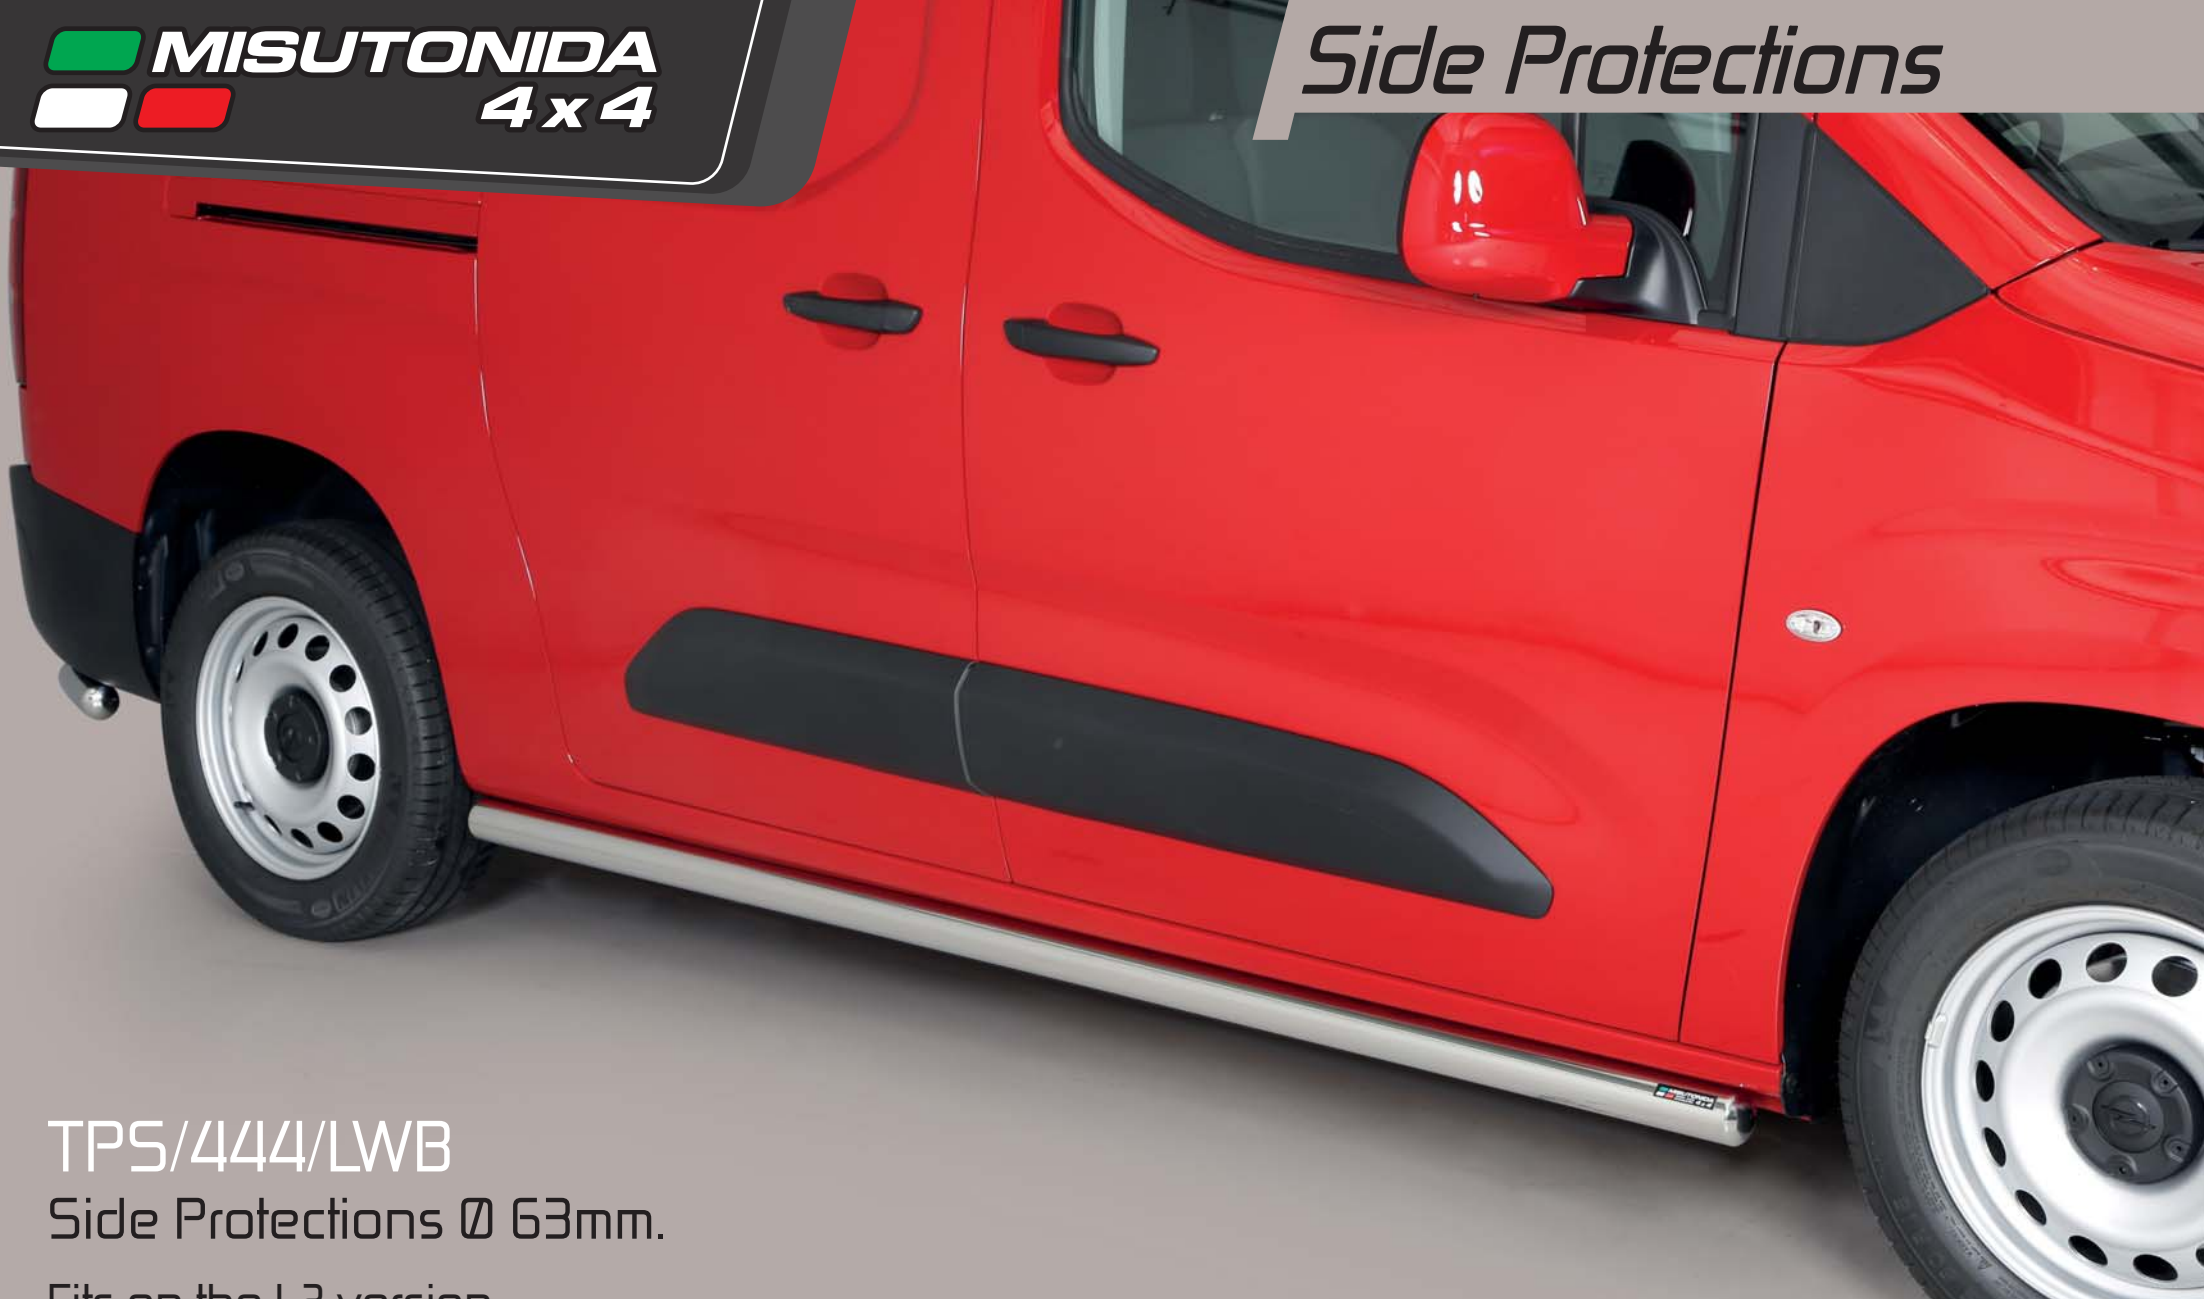

MISUTONIDA
4x4

Side Protections

TPS/444/LWB

Side Protections Ø 63mm.

Fits on the L2 version.

Also available in Black Powder coated version

TPS/444/LWB/PL

OPEL Combo
2019 (L2)