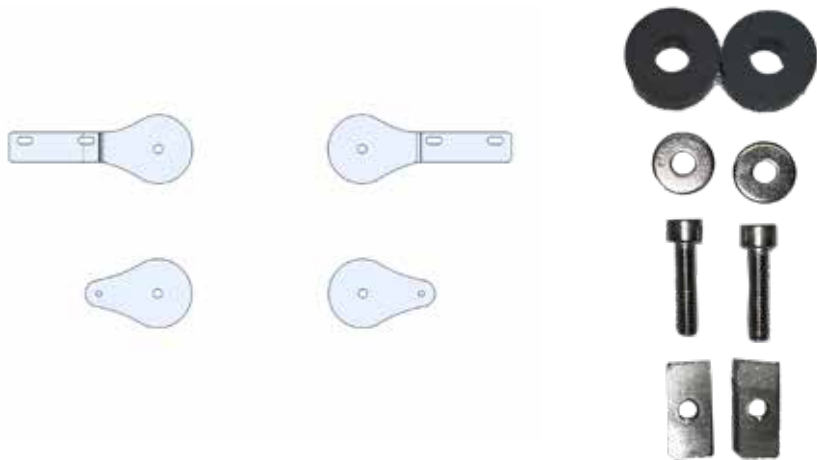

**RLMT/525/IX**  
**RLMT/525/PL**

|                             |    |
|-----------------------------|----|
| MTP/MSU Adaptor bracket kit |    |
| Front left                  | x1 |
| Front right                 | x1 |
| Rear                        | x2 |
| Bushing ID OD L10mm         | x2 |
| Flat washer                 | x2 |
| Hex screw M6x25mm           | x2 |
| M6 slide nuts               | x2 |