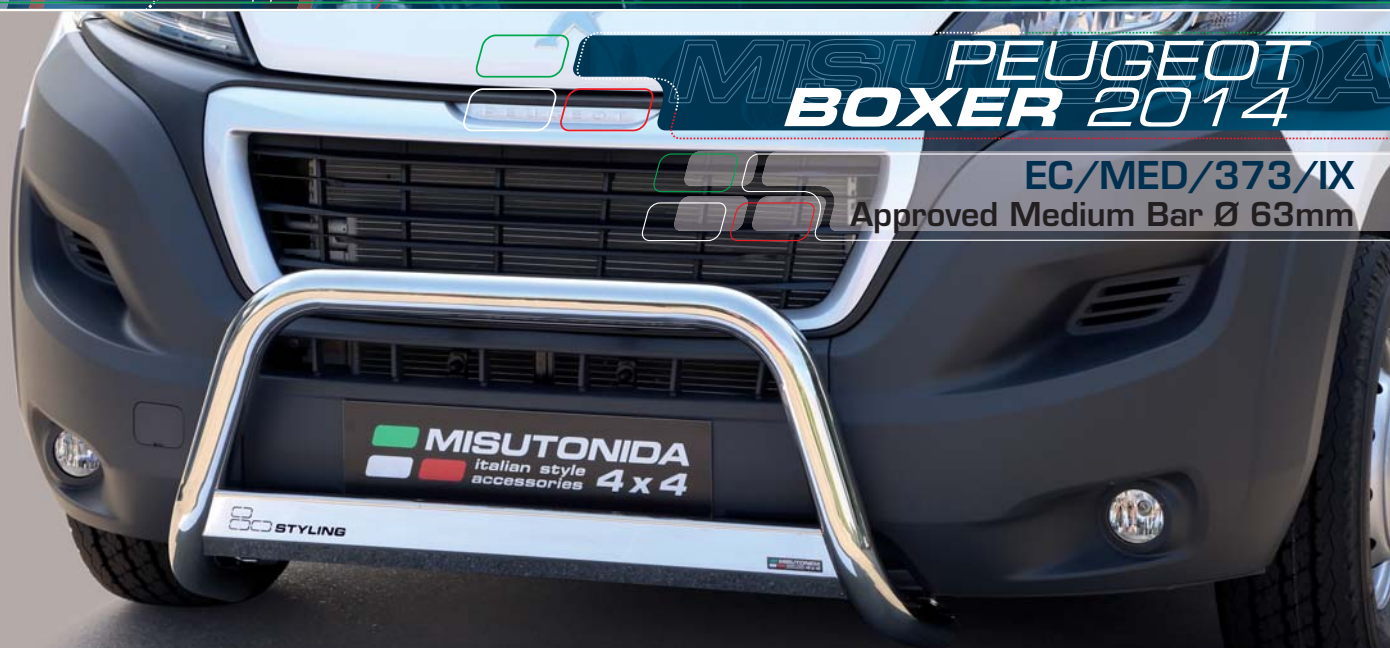

MISUTONIDA
italian style accessories **4x4**

steel

**MISU PEUGEOT
BOXER 2014**

**MISU FIAT
DUCATO 2014**

**MISU CITROËN
JUMPER 2014**

*E.A.S. Energy Absorber System Accessories
for Off Road Cars*

front protections

MISUTONIDA
italian style accessories **4x4**

**PEUGEOT
BOXER 2014**

EC/MED/373/IX
Approved Medium Bar Ø 63mm

**FIAT
DUCATO 2014**

EC/MED/372/IX
Approved Medium Bar Ø 63mm

**CITROËN
JUMPER 2014**

EC/MED/380/IX
Approved Medium Bar Ø 63mm

front protections

MISUTONIDA
italian style accessories **4x4**

**PEUGEOT
BOXER 2014**

MED/373/IX
Medium Bar Ø 63mm

**FIAT
DUCATO 2014**

MED/372/IX
Medium Bar Ø 63mm

**CITROËN
JUMPER 2014**

MED/380/IX
Medium Bar Ø 63mm