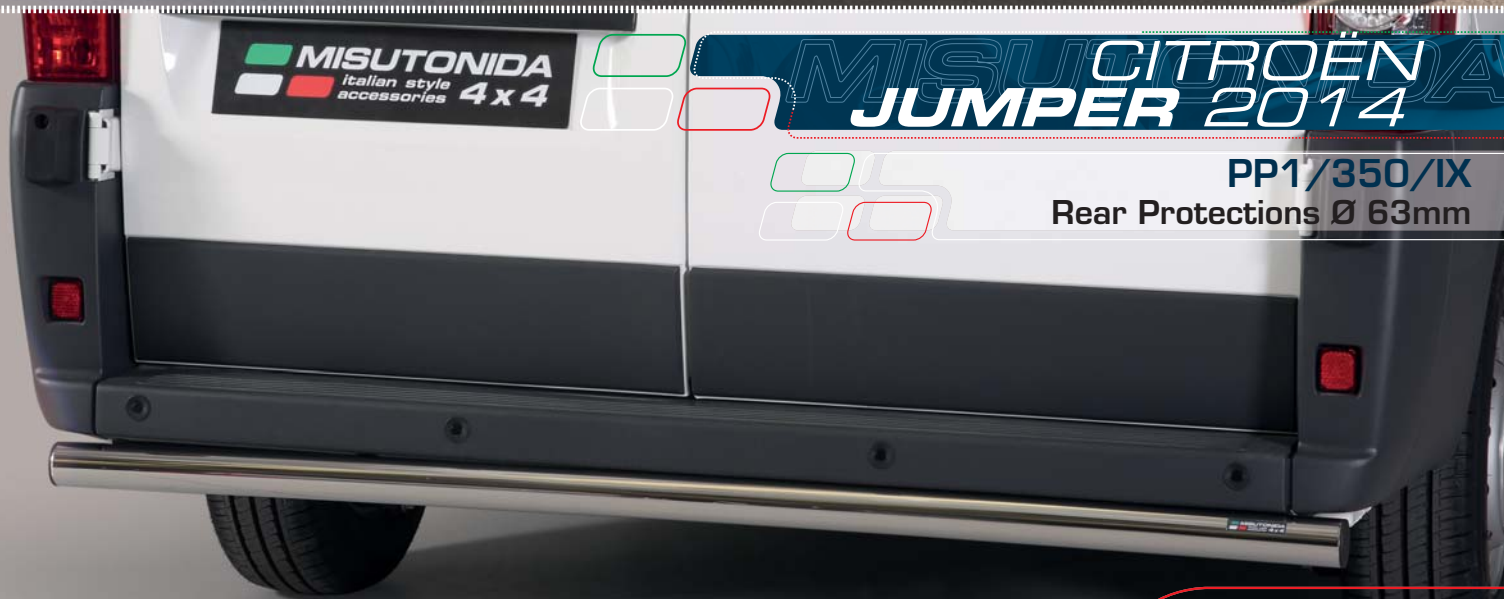

MISUTONIDA
CITROËN
JUMPER 2014

PP1/350/IX
Rear Protections Ø 63mm