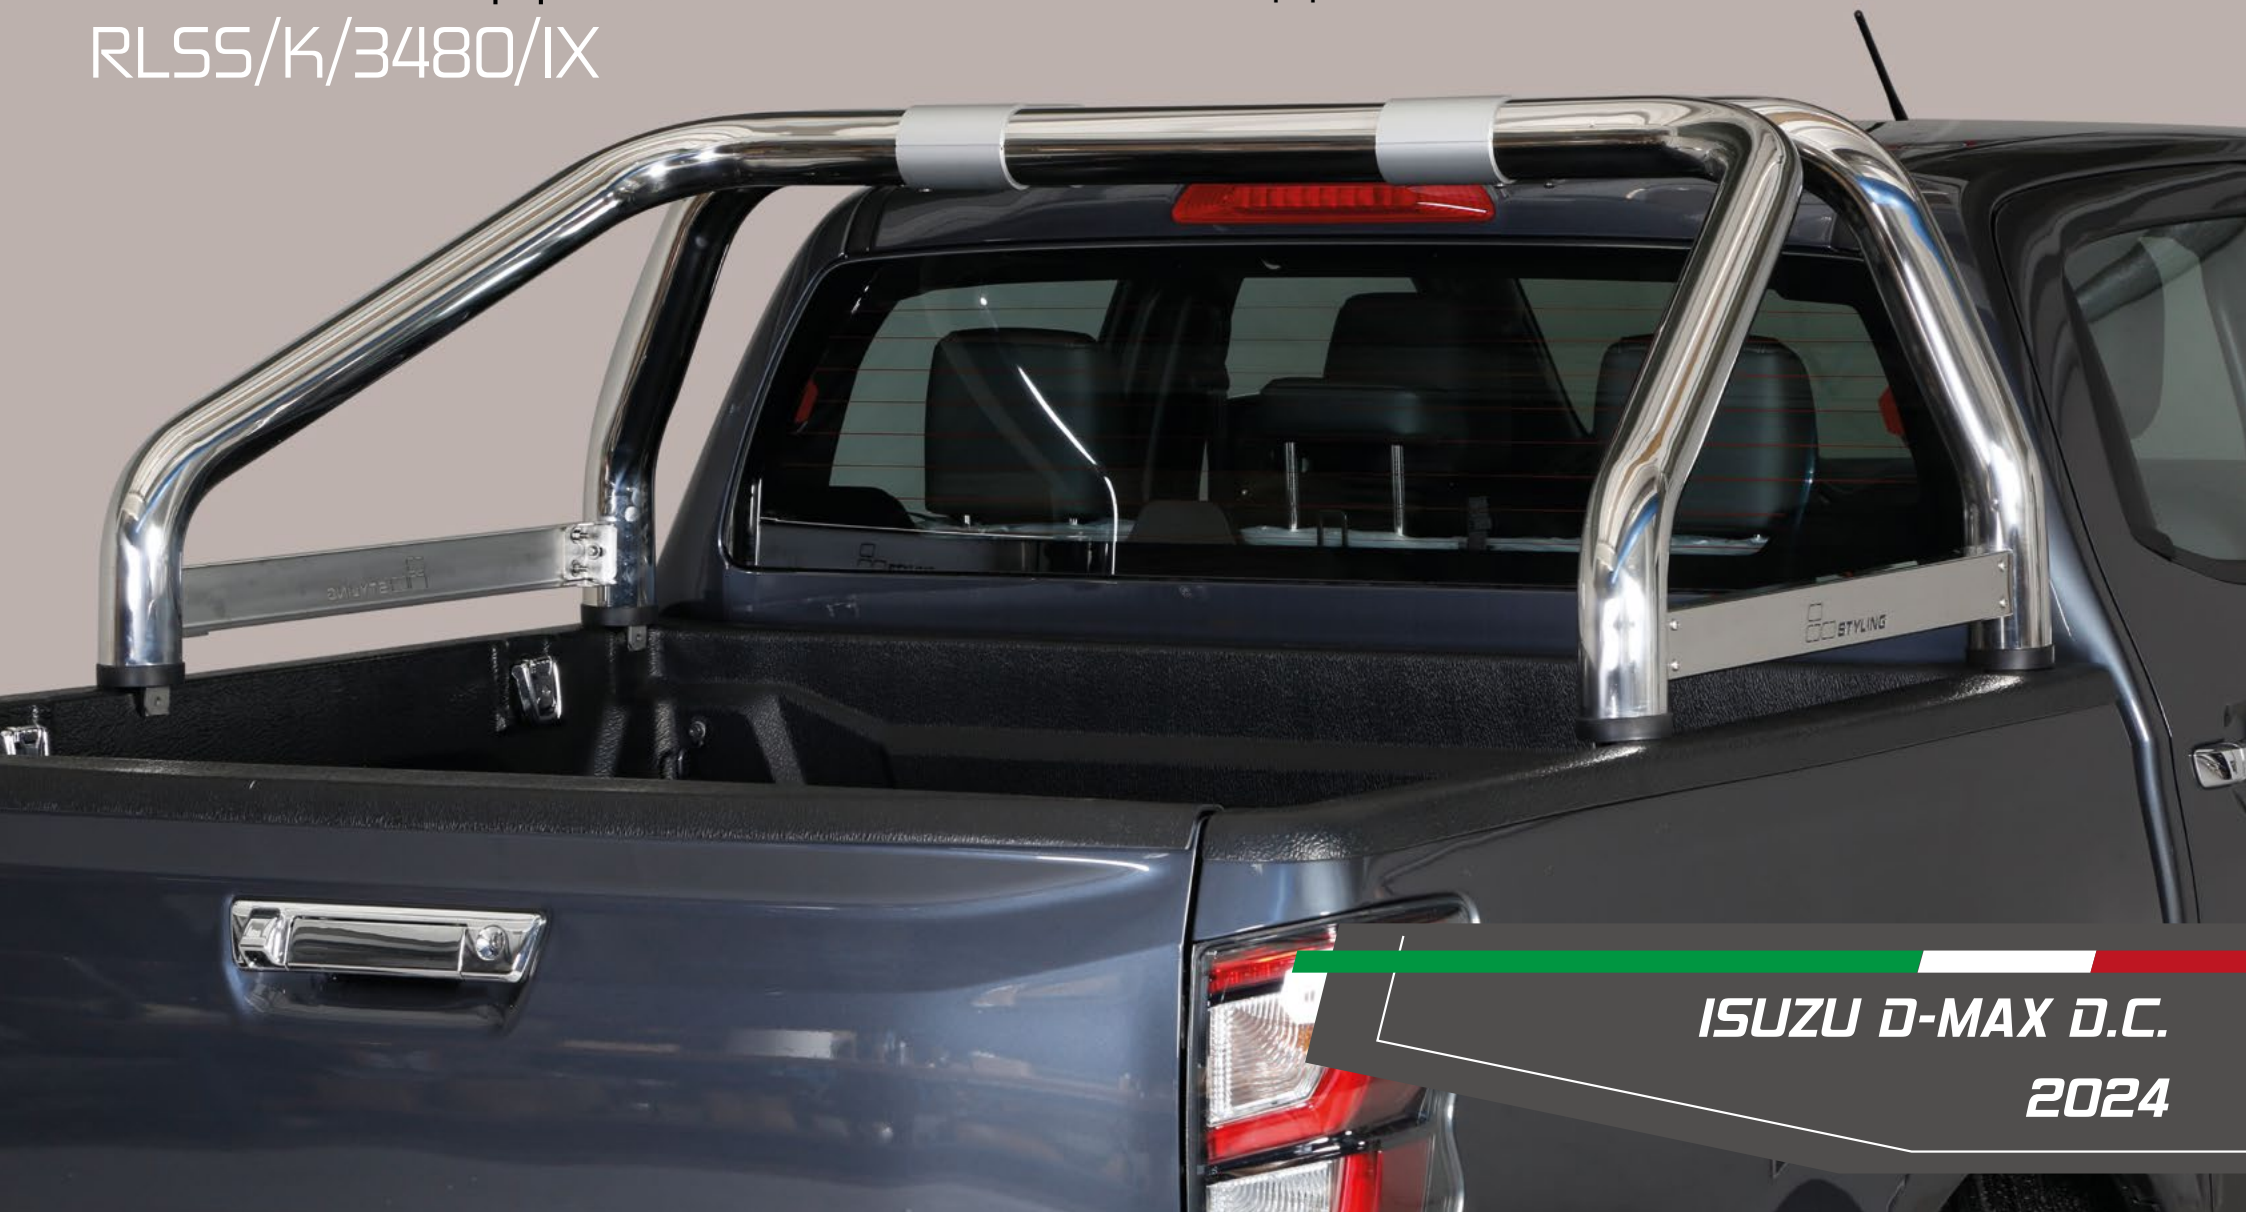

RLSS/3480/PL

**ISUZU D-MAX D.C.**

**2024**

RLSS/K/2480/IX

Roll Bar Mark 2 pipes  $\varnothing$  76mm. Also available in 3 pipes version

RLSS/K/3480/IX

**ISUZU D-MAX D.C.**

**2024**