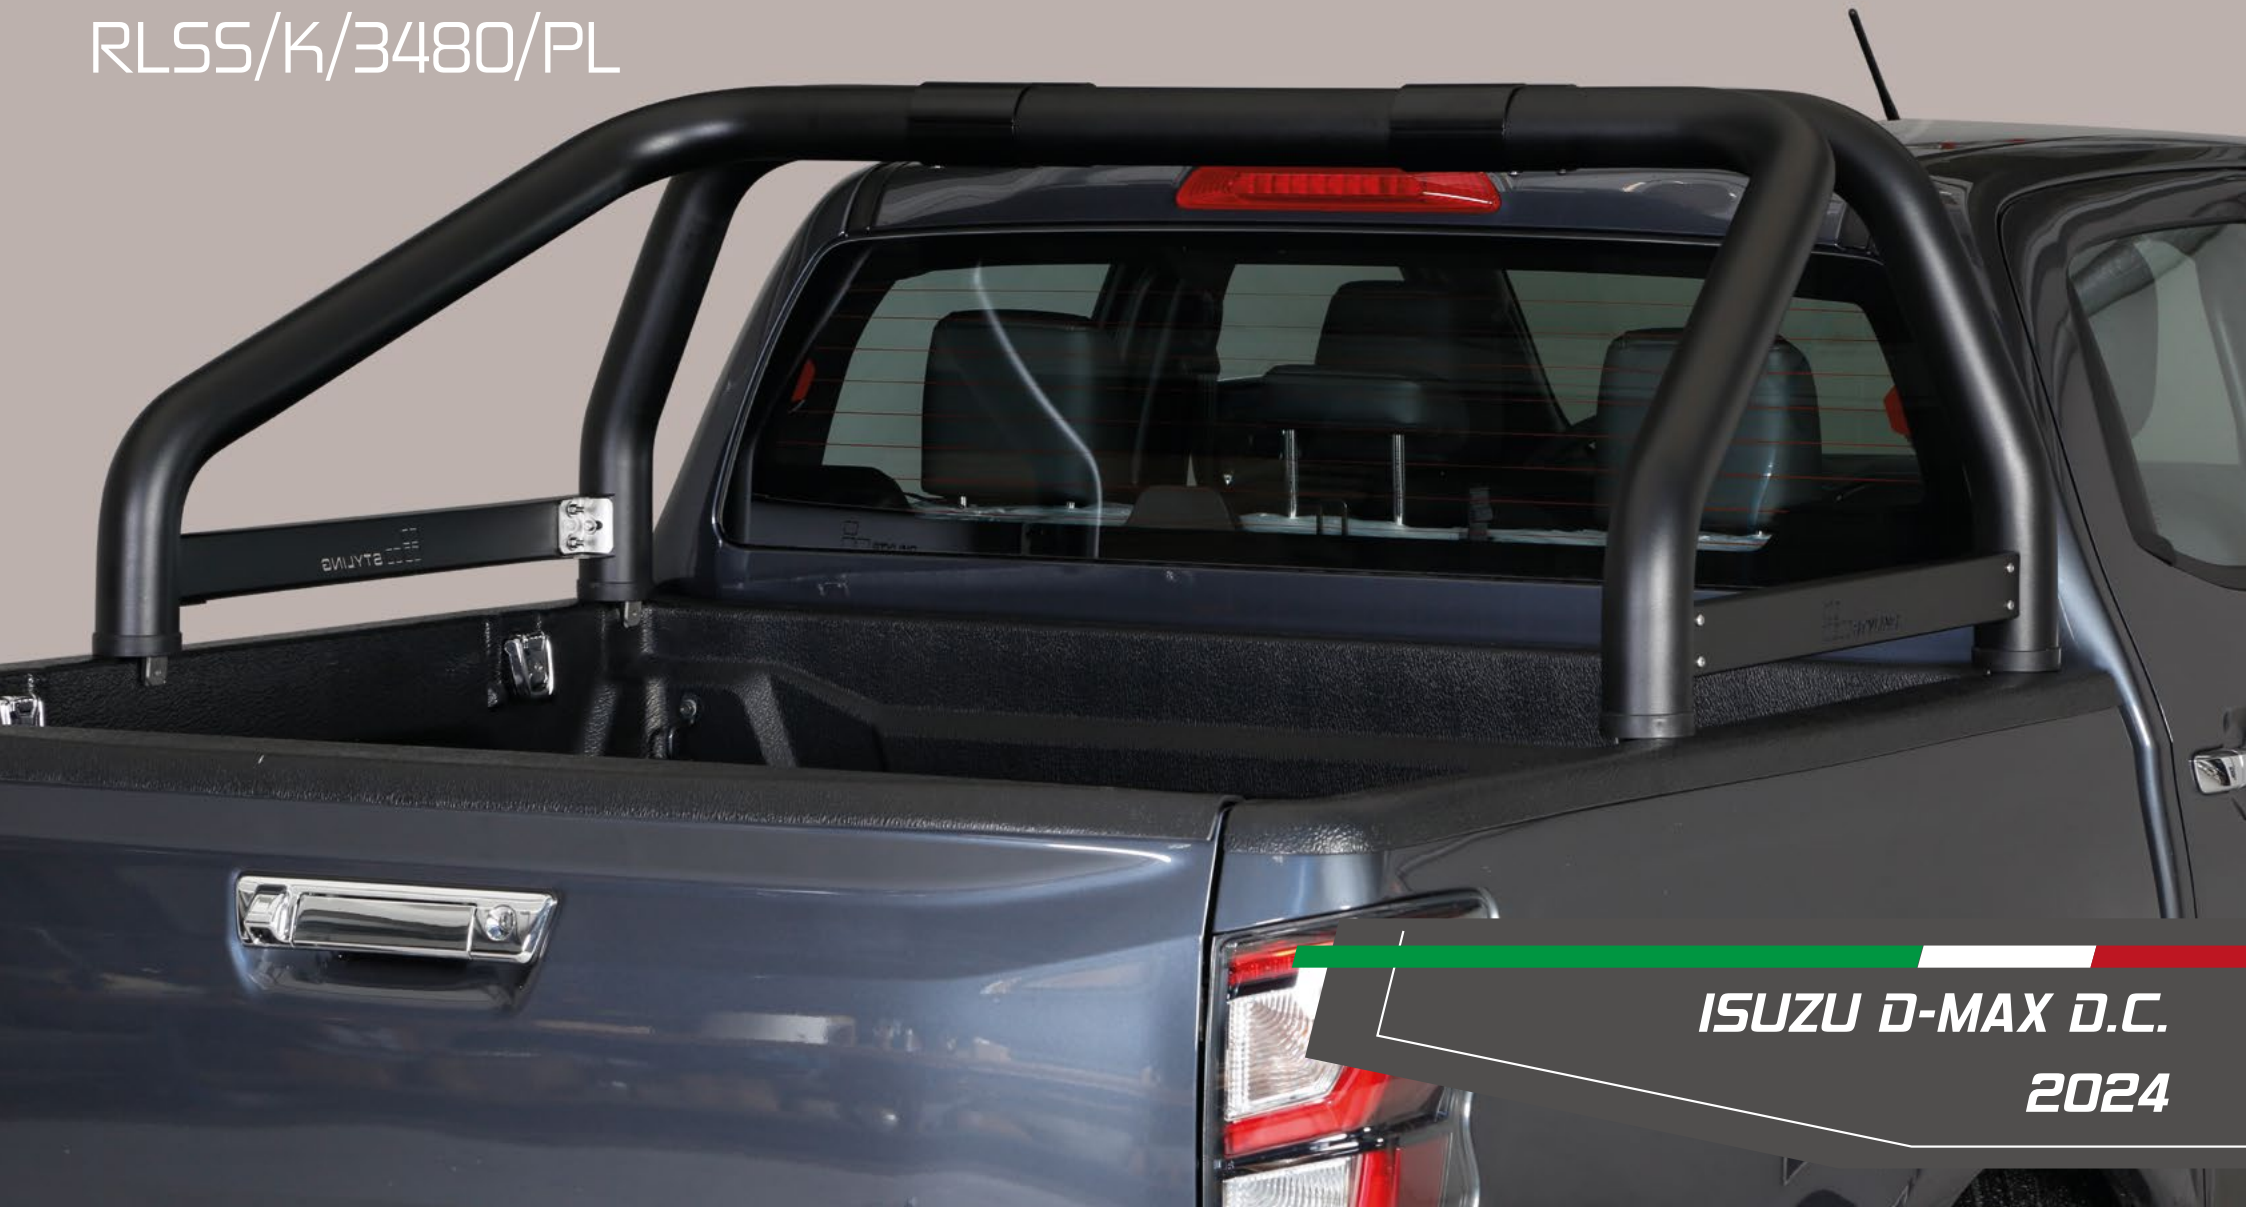

RLSS/K/2480/PL

Black Powder Coated Roll Bar Mark 2 pipes $\varnothing$ 76mm. Also available in 3 pipes version

RLSS/K/3480/PL

ISUZU D-MAX D.C.

2024