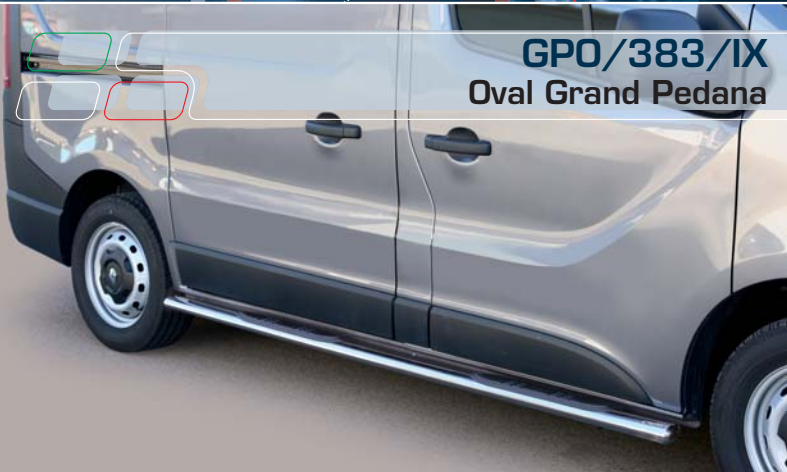

RENault TRAFIC 2014

LARGE/383/IX
Front Protection Ø 63mm

MISUTONIDA
italian style
accessories **4x4**

steel emotions

side protections

MISUTONIDA
italian style accessories **4x4**

GPO/383/IX
Oval Grand Pedana