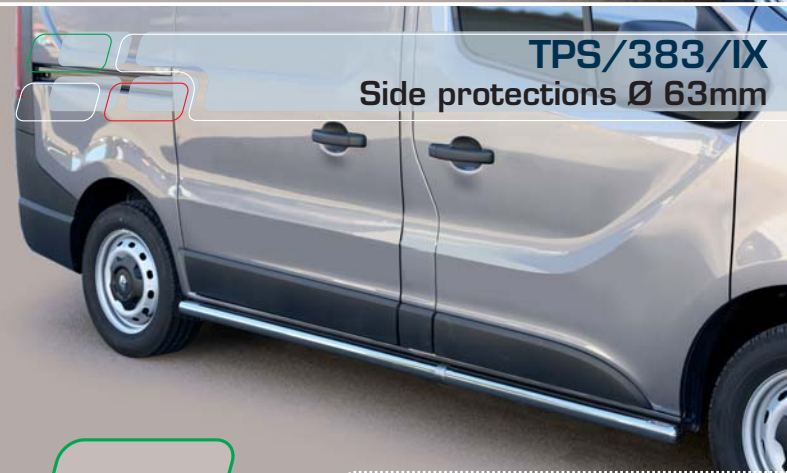

side protections

MISUTONIDA
italian style accessories **4x4**

MISUTONIDA RENAULT TRAFIC 2014

steel emotions