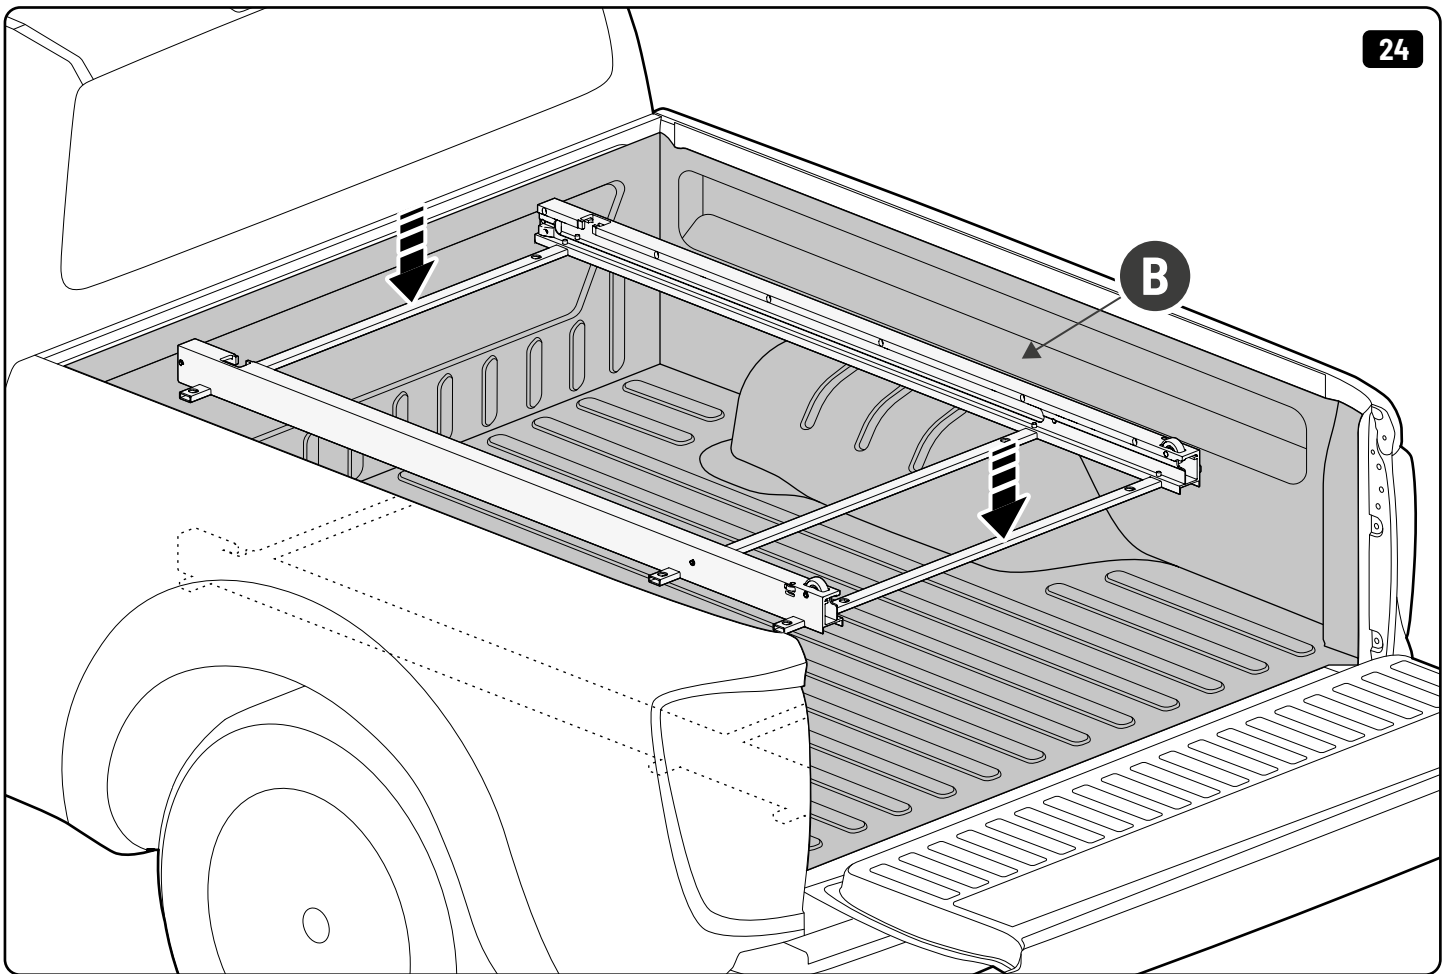

11

12

Customer Service 03 9791 9303 (08:00 - 16:00 CET)  
Support info@mountaintop.com.au  
Website www.mountaintop.com.au  
Address Dandenong South, Victoria 3175, Australia

Part number (s)	Model / Year	Cab type (s)	Installation time	Weight
MTS F010 A02	Ford Ranger / 2022 →	Double Cab	1 hour (s)	33 kg
MTS F011 A02	Ford Ranger / 2022 →	Rap Cab	1 hour (s)	38 kg
VN1WZ 99113C37 A (AMN1WJ 113C37 AA)	Ford Ranger/ 2022 ->	Double Cab	1 hour (s)	33 kg
VN1WZ 99113C37 B (AMN1WJ 113C37 BA)	Ford Ranger/ 2022 ->	Rap Cab	1 hour (s)	38 kg