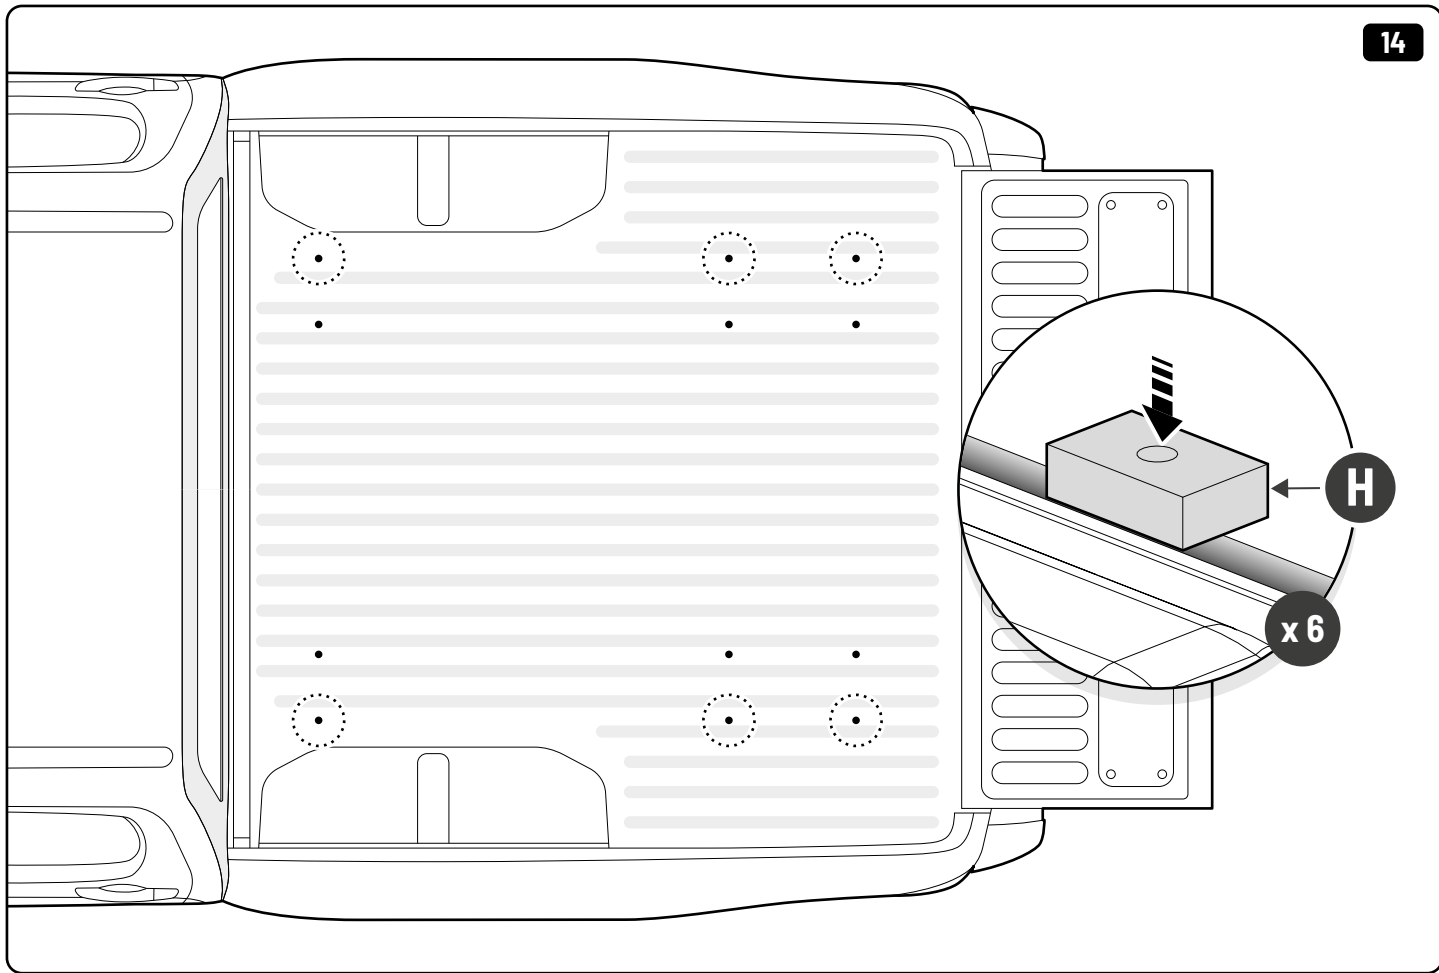

11

12

Customer Service 03 9791 9303 (08:00 - 16:00 CET)  
Support info@mountaintop.com.au  
Website www.mountaintop.com.au  
Address Dandenong South, Victoria 3175, Australia

Part number (s)	Model / Year	Cab type (s)	Installation time	Weight
MTS F010 A02	Ford Ranger / 2022 →	Double Cab	1 hour (s)	33 kg
MTS F011 A02	Ford Ranger / 2022 →	Rap Cab	1 hour (s)	38 kg
VN1WZ 99113C37 A (AMN1WJ 113C37 AA)	Ford Ranger/ 2022 ->	Double Cab	1 hour (s)	33 kg
VN1WZ 99113C37 B (AMN1WJ 113C37 BA)	Ford Ranger/ 2022 ->	Rap Cab	1 hour (s)	38 kg