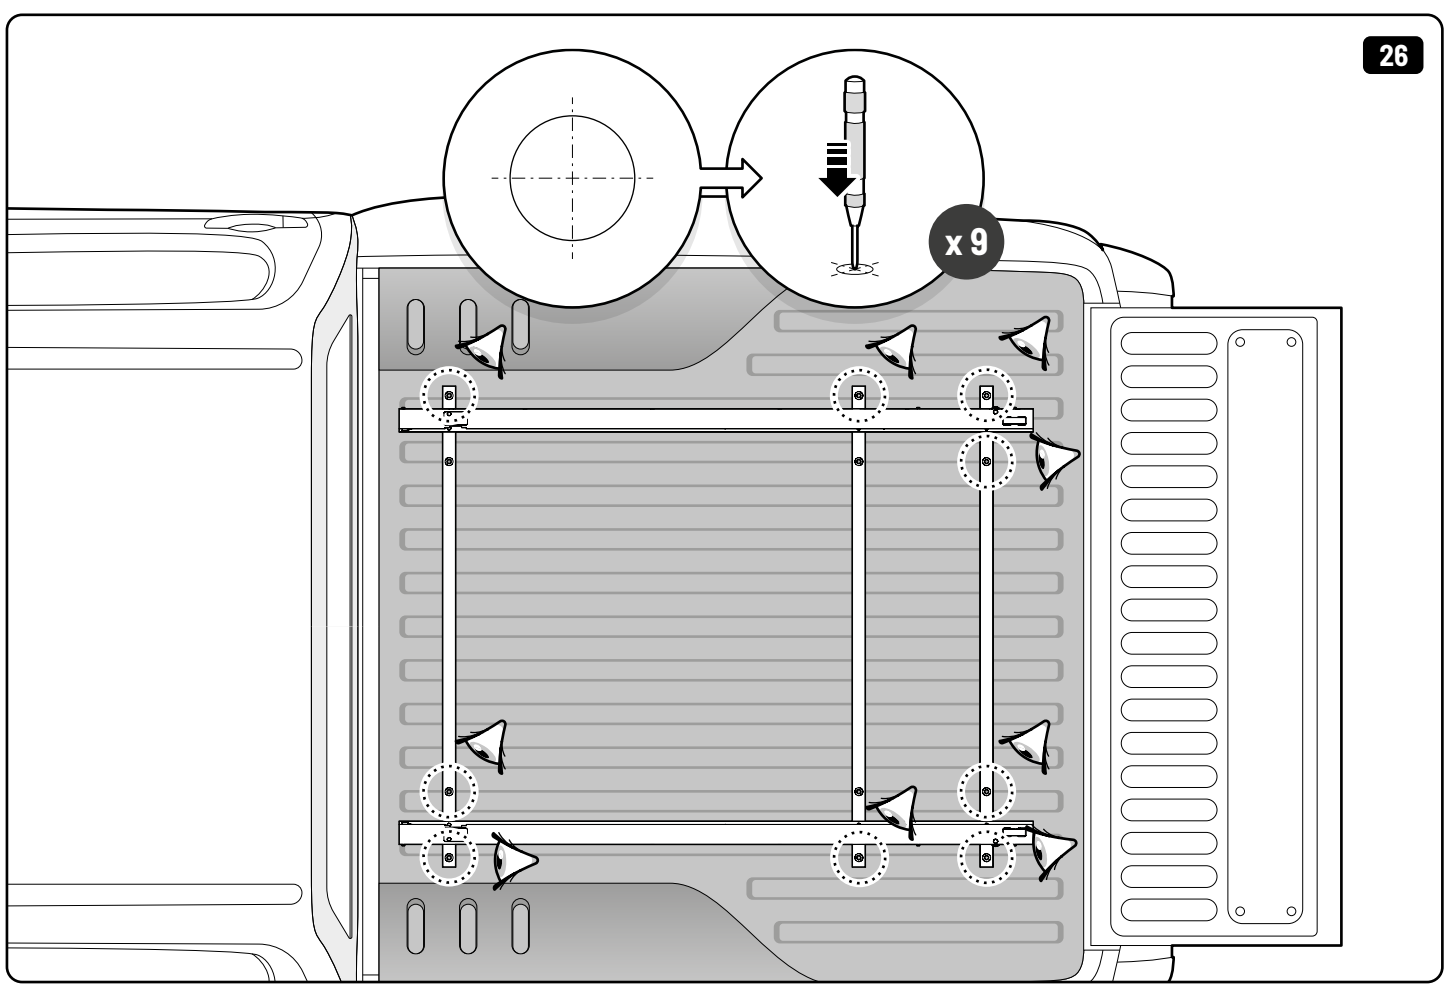

11

12

Customer Service 03 9791 9303 (08:00 - 16:00 CET)  
Support info@mountaintop.com.au  
Website www.mountaintop.com.au  
Address Dandenong South, Victoria 3175, Australia

Part number (s)	Model / Year	Cab type (s)	Installation time	Weight
MTS F010 A02	Ford Ranger / 2022 →	Double Cab	1 hour (s)	33 kg
MTS F011 A02	Ford Ranger / 2022 →	Rap Cab	1 hour (s)	38 kg
VN1WZ 99113C37 A (AMN1WJ 113C37 AA)	Ford Ranger/ 2022 ->	Double Cab	1 hour (s)	33 kg
VN1WZ 99113C37 B (AMN1WJ 113C37 BA)	Ford Ranger/ 2022 ->	Rap Cab	1 hour (s)	38 kg