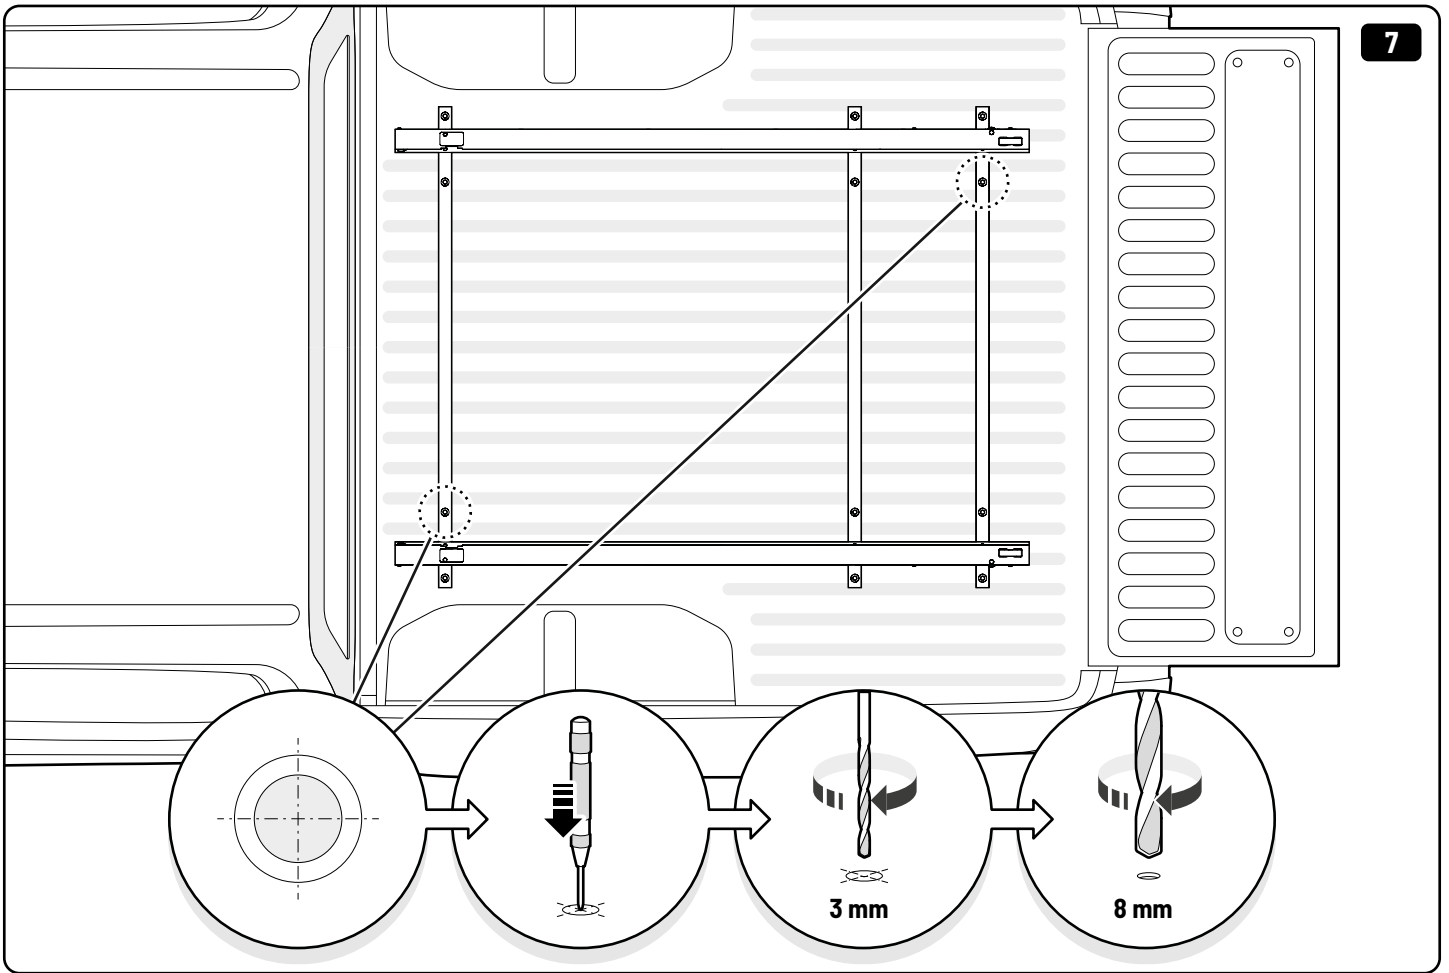

# Tools and materials needed

1-25 Nm

13 mm  
6 mm

5 mm  
Ø 3 mm  
Ø 8 mm

Rust protection  
Rostschutzmittel  
Anti-rouille  
Anti roest

Ø 50 mm

1

2

11

12

Customer Service 03 9791 9303 (08:00 - 16:00 CET)  
Support info@mountaintop.com.au  
Website www.mountaintop.com.au  
Address Dandenong South, Victoria 3175, Australia

Part number (s)	Model / Year	Cab type (s)	Installation time	Weight
MTS F010 A02	Ford Ranger / 2022 →	Double Cab	1 hour (s)	33 kg
MTS F011 A02	Ford Ranger / 2022 →	Rap Cab	1 hour (s)	38 kg
VN1WZ 99113C37 A (AMN1WJ 113C37 AA)	Ford Ranger/ 2022 ->	Double Cab	1 hour (s)	33 kg
VN1WZ 99113C37 B (AMN1WJ 113C37 BA)	Ford Ranger/ 2022 ->	Rap Cab	1 hour (s)	38 kg