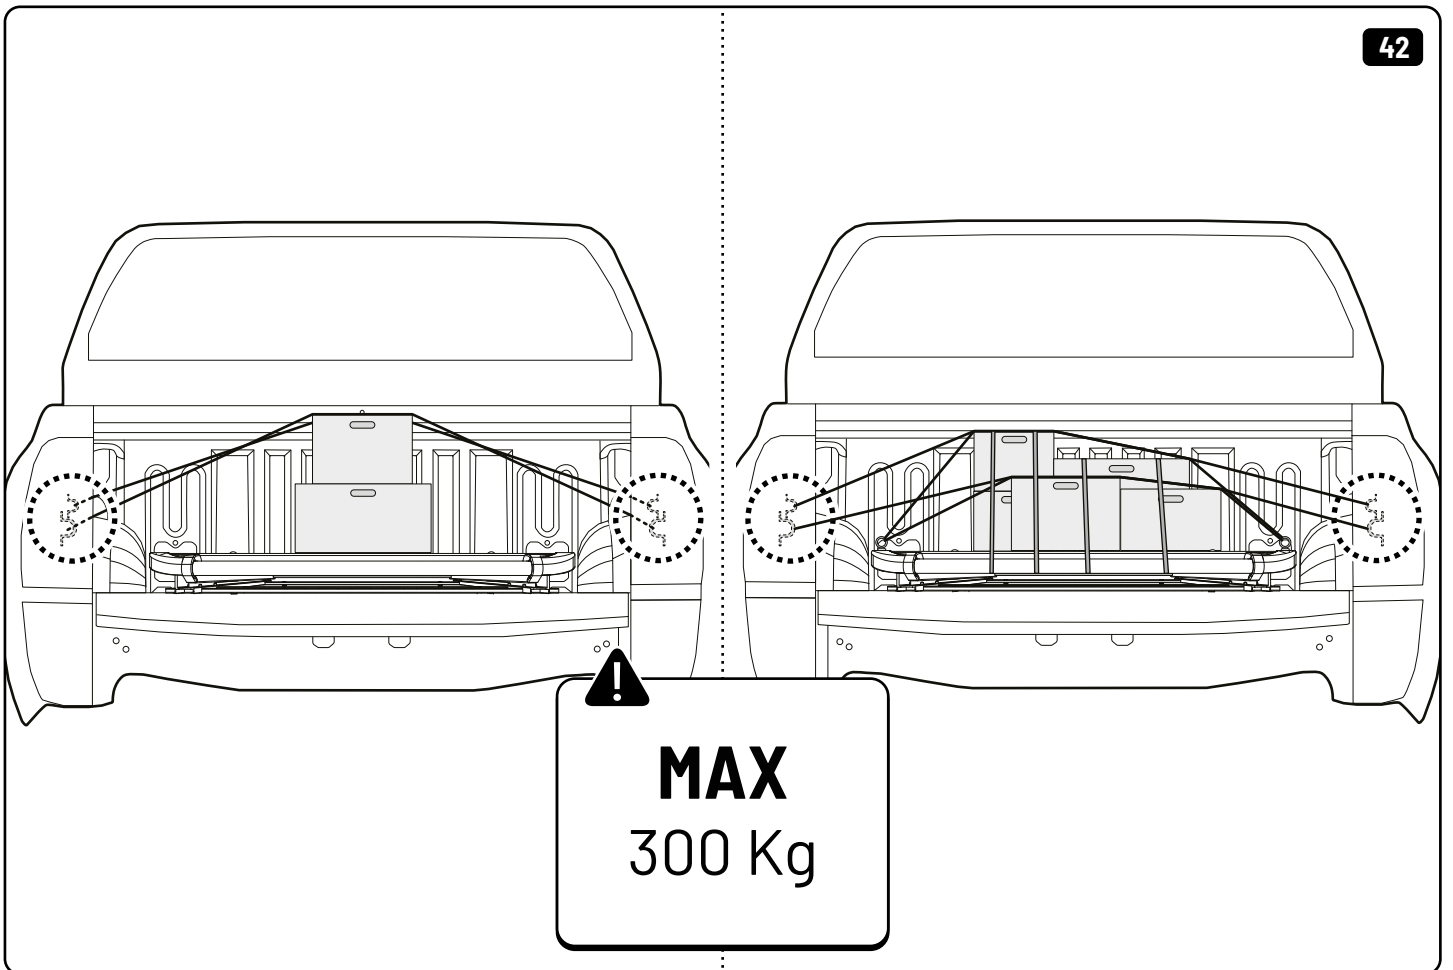

11

12

Customer Service 03 9791 9303 (08:00 - 16:00 CET)  
Support info@mountaintop.com.au  
Website www.mountaintop.com.au  
Address Dandenong South, Victoria 3175, Australia

Part number (s)	Model / Year	Cab type (s)	Installation time	Weight
MTS F010 A02	Ford Ranger / 2022 →	Double Cab	1 hour (s)	33 kg
MTS F011 A02	Ford Ranger / 2022 →	Rap Cab	1 hour (s)	38 kg
VN1WZ 99113C37 A (AMN1WJ 113C37 AA)	Ford Ranger/ 2022 ->	Double Cab	1 hour (s)	33 kg
VN1WZ 99113C37 B (AMN1WJ 113C37 BA)	Ford Ranger/ 2022 ->	Rap Cab	1 hour (s)	38 kg