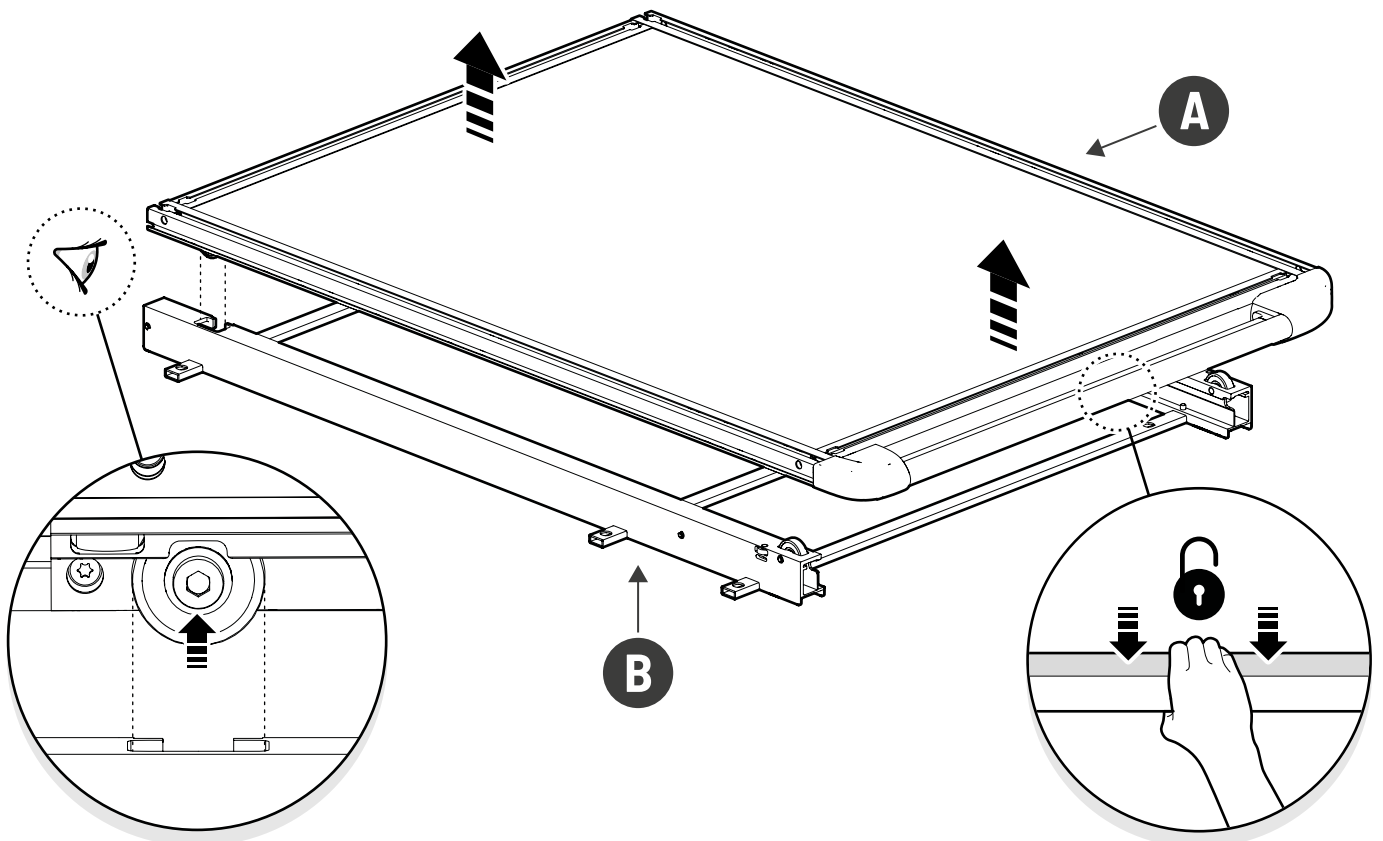

11

12

Customer Service 03 9791 9303 (08:00 - 16:00 CET)  
Support info@mountaintop.com.au  
Website www.mountaintop.com.au  
Address Dandenong South, Victoria 3175, Australia

Part number (s)	Model / Year	Cab type (s)	Installation time	Weight
MTS F010 A02	Ford Ranger / 2022 →	Double Cab	1 hour (s)	33 kg
MTS F011 A02	Ford Ranger / 2022 →	Rap Cab	1 hour (s)	38 kg
VN1WZ 99113C37 A (AMN1WJ 113C37 AA)	Ford Ranger/ 2022 ->	Double Cab	1 hour (s)	33 kg
VN1WZ 99113C37 B (AMN1WJ 113C37 BA)	Ford Ranger/ 2022 ->	Rap Cab	1 hour (s)	38 kg