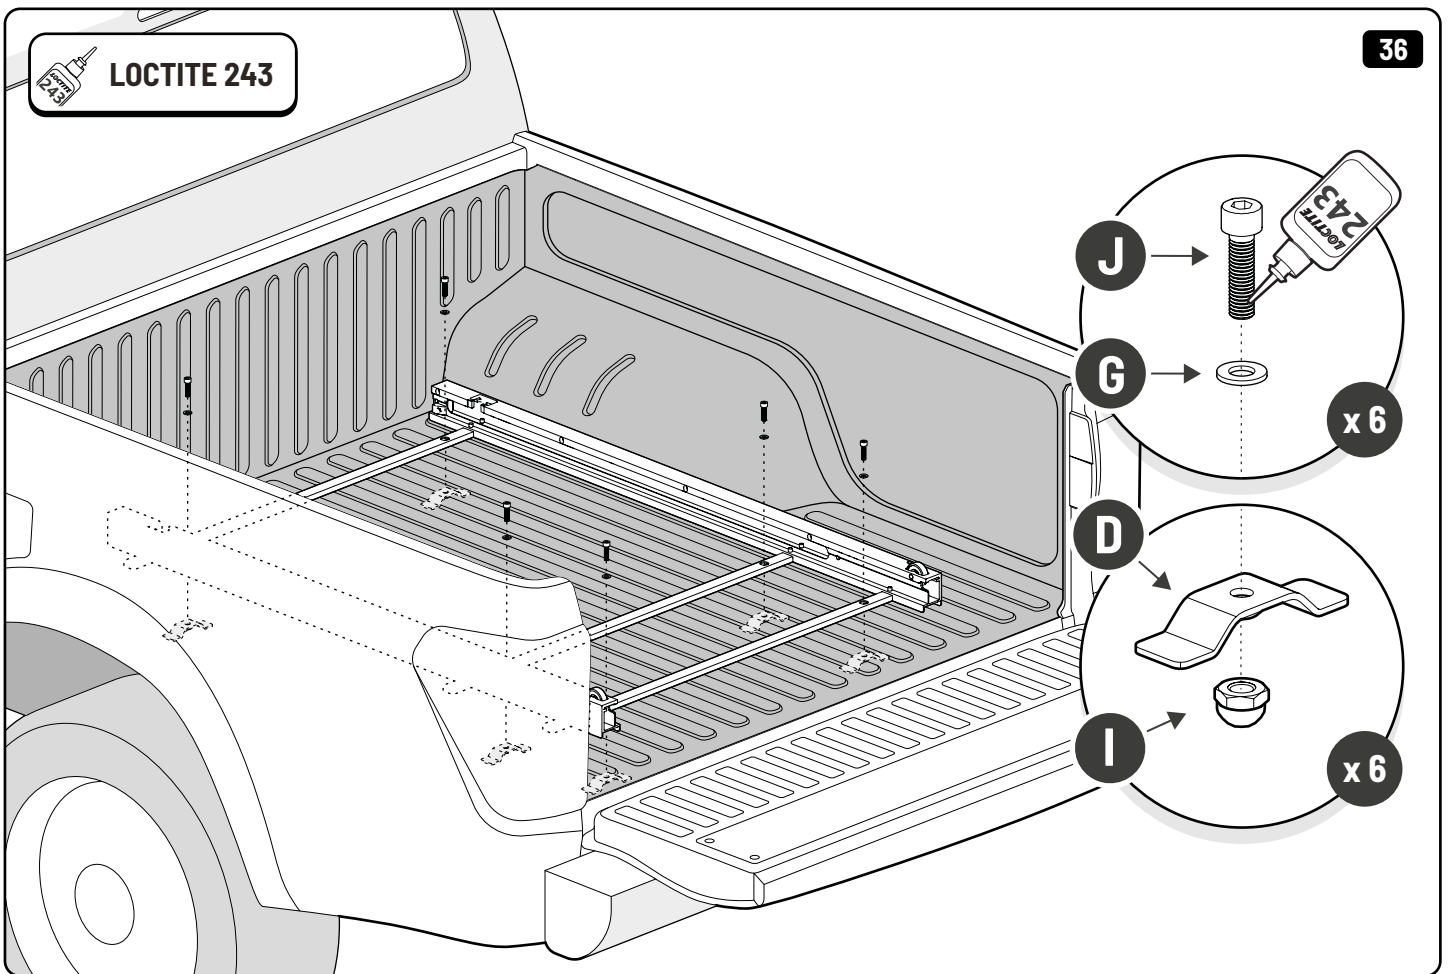

11

12

Customer Service 03 9791 9303 (08:00 - 16:00 CET)  
Support info@mountaintop.com.au  
Website www.mountaintop.com.au  
Address Dandenong South, Victoria 3175, Australia

Part number (s)	Model / Year	Cab type (s)	Installation time	Weight
MTS F010 A02	Ford Ranger / 2022 →	Double Cab	1 hour (s)	33 kg
MTS F011 A02	Ford Ranger / 2022 →	Rap Cab	1 hour (s)	38 kg
VN1WZ 99113C37 A (AMN1WJ 113C37 AA)	Ford Ranger/ 2022 ->	Double Cab	1 hour (s)	33 kg
VN1WZ 99113C37 B (AMN1WJ 113C37 BA)	Ford Ranger/ 2022 ->	Rap Cab	1 hour (s)	38 kg