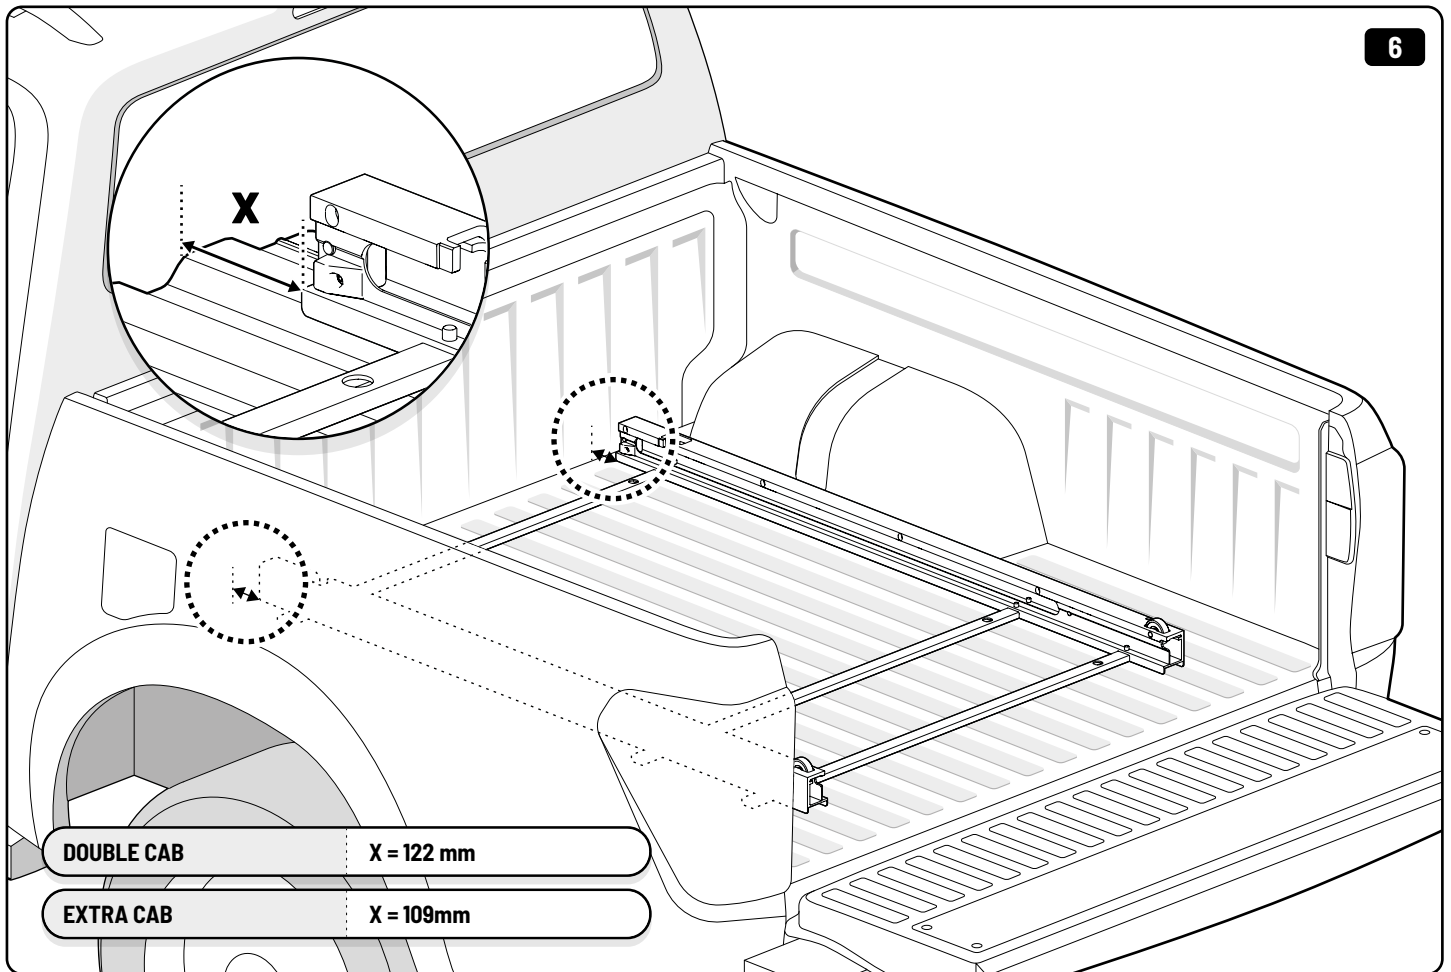

11

12

Customer Service 03 9791 9303 (08:00 - 16:00 CET)  
Support info@mountaintop.com.au  
Website www.mountaintop.com.au  
Address Dandenong South, Victoria 3175, Australia

Part number (s)	Model / Year	Cab type (s)	Installation time	Weight
MTS F010 A02	Ford Ranger / 2022 →	Double Cab	1 hour (s)	33 kg
MTS F011 A02	Ford Ranger / 2022 →	Rap Cab	1 hour (s)	38 kg
VN1WZ 99113C37 A (AMN1WJ 113C37 AA)	Ford Ranger/ 2022 ->	Double Cab	1 hour (s)	33 kg
VN1WZ 99113C37 B (AMN1WJ 113C37 BA)	Ford Ranger/ 2022 ->	Rap Cab	1 hour (s)	38 kg