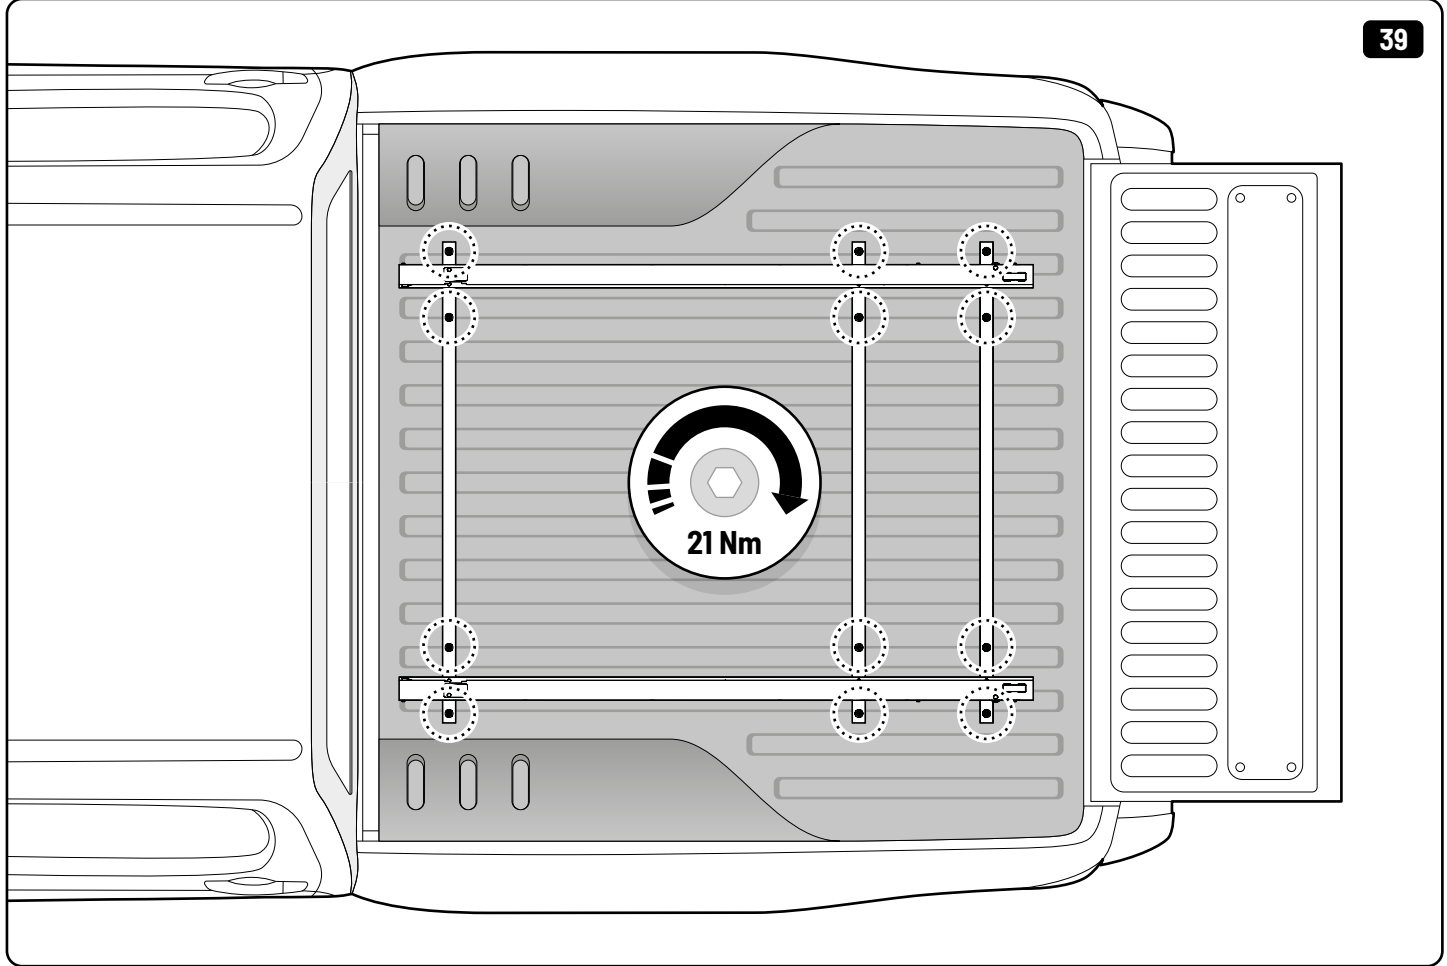

11

12

Customer Service 03 9791 9303 (08:00 - 16:00 CET)  
Support info@mountaintop.com.au  
Website www.mountaintop.com.au  
Address Dandenong South, Victoria 3175, Australia

Part number (s)	Model / Year	Cab type (s)	Installation time	Weight
MTS F010 A02	Ford Ranger / 2022 →	Double Cab	1 hour (s)	33 kg
MTS F011 A02	Ford Ranger / 2022 →	Rap Cab	1 hour (s)	38 kg
VN1WZ 99113C37 A (AMN1WJ 113C37 AA)	Ford Ranger/ 2022 ->	Double Cab	1 hour (s)	33 kg
VN1WZ 99113C37 B (AMN1WJ 113C37 BA)	Ford Ranger/ 2022 ->	Rap Cab	1 hour (s)	38 kg