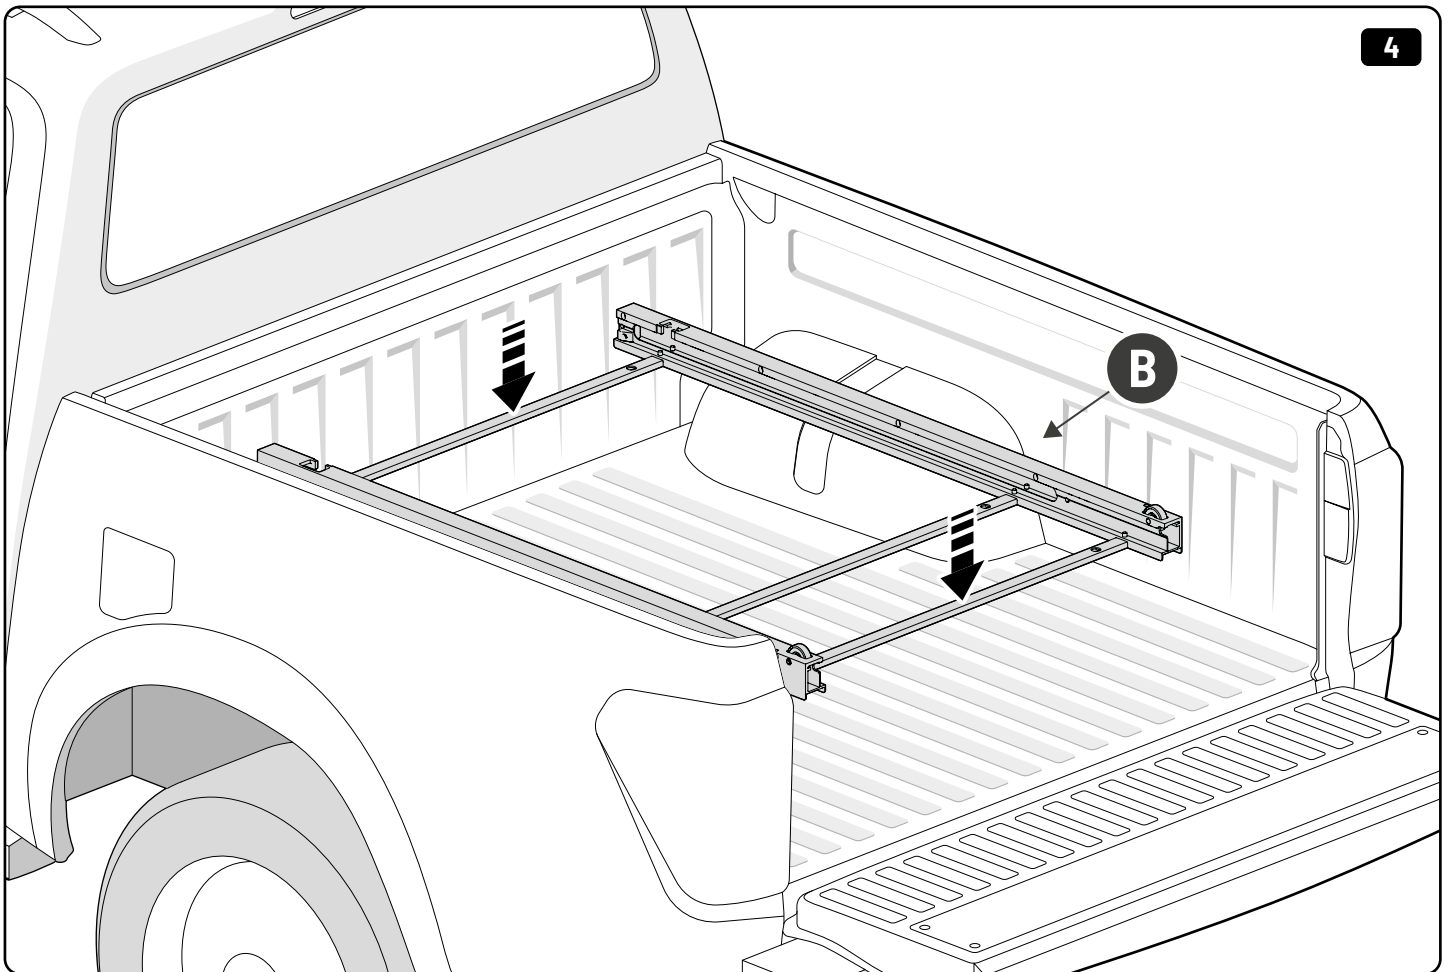

11

12

Customer Service 03 9791 9303 (08:00 - 16:00 CET)  
Support info@mountaintop.com.au  
Website www.mountaintop.com.au  
Address Dandenong South, Victoria 3175, Australia

Part number (s)	Model / Year	Cab type (s)	Installation time	Weight
MTS F010 A02	Ford Ranger / 2022 →	Double Cab	1 hour (s)	33 kg
MTS F011 A02	Ford Ranger / 2022 →	Rap Cab	1 hour (s)	38 kg
VN1WZ 99113C37 A (AMN1WJ 113C37 AA)	Ford Ranger/ 2022 ->	Double Cab	1 hour (s)	33 kg
VN1WZ 99113C37 B (AMN1WJ 113C37 BA)	Ford Ranger/ 2022 ->	Rap Cab	1 hour (s)	38 kg