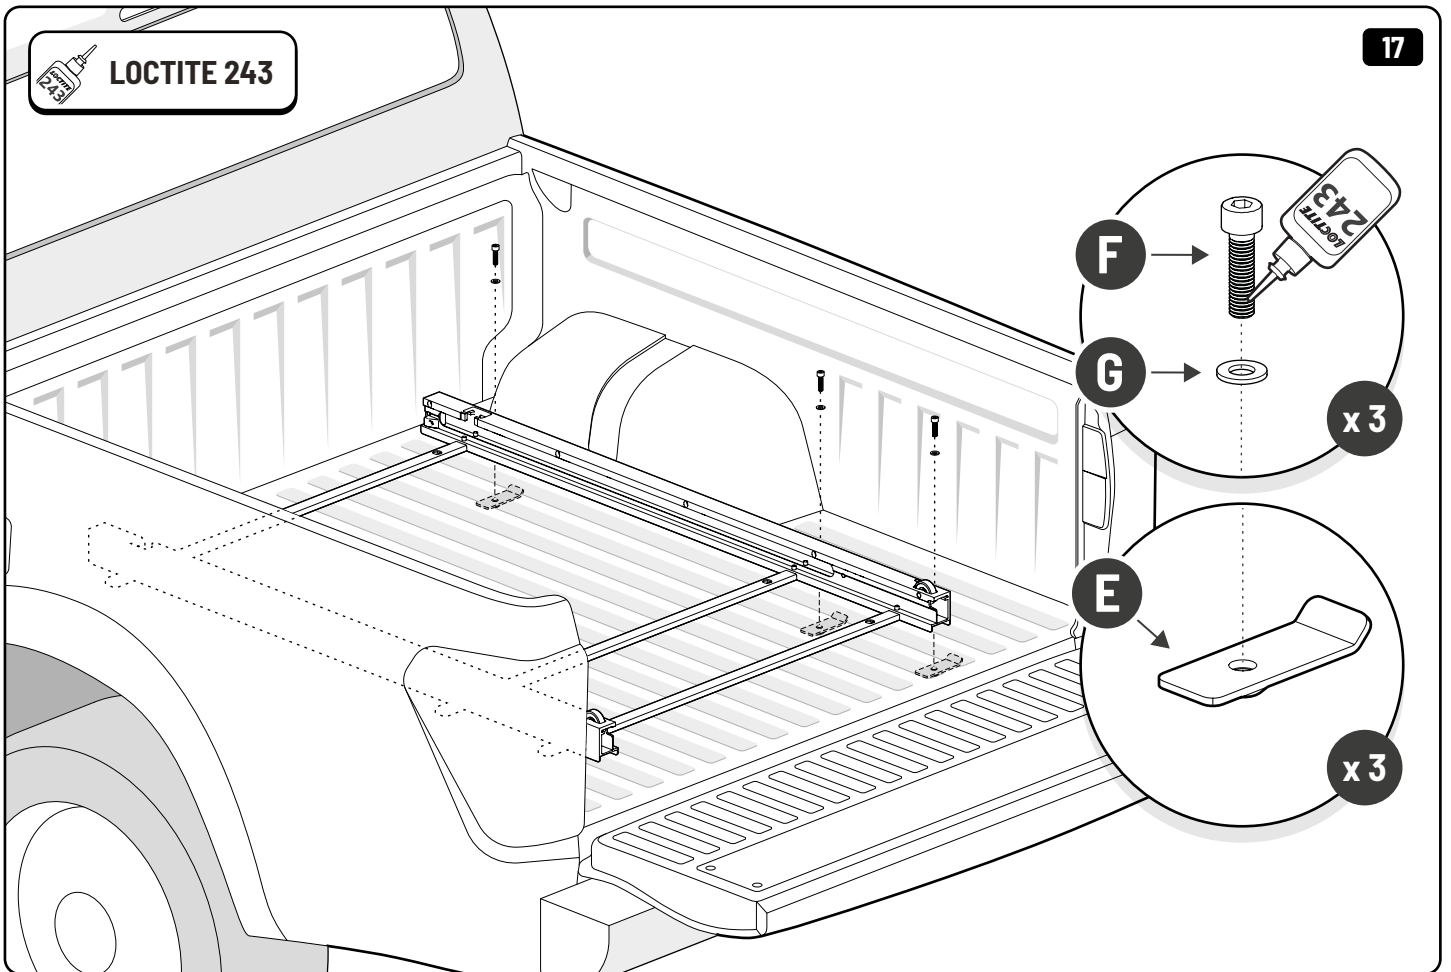

11

12

Customer Service 03 9791 9303 (08:00 - 16:00 CET)  
Support info@mountaintop.com.au  
Website www.mountaintop.com.au  
Address Dandenong South, Victoria 3175, Australia

Part number (s)	Model / Year	Cab type (s)	Installation time	Weight
MTS F010 A02	Ford Ranger / 2022 →	Double Cab	1 hour (s)	33 kg
MTS F011 A02	Ford Ranger / 2022 →	Rap Cab	1 hour (s)	38 kg
VN1WZ 99113C37 A (AMN1WJ 113C37 AA)	Ford Ranger/ 2022 ->	Double Cab	1 hour (s)	33 kg
VN1WZ 99113C37 B (AMN1WJ 113C37 BA)	Ford Ranger/ 2022 ->	Rap Cab	1 hour (s)	38 kg