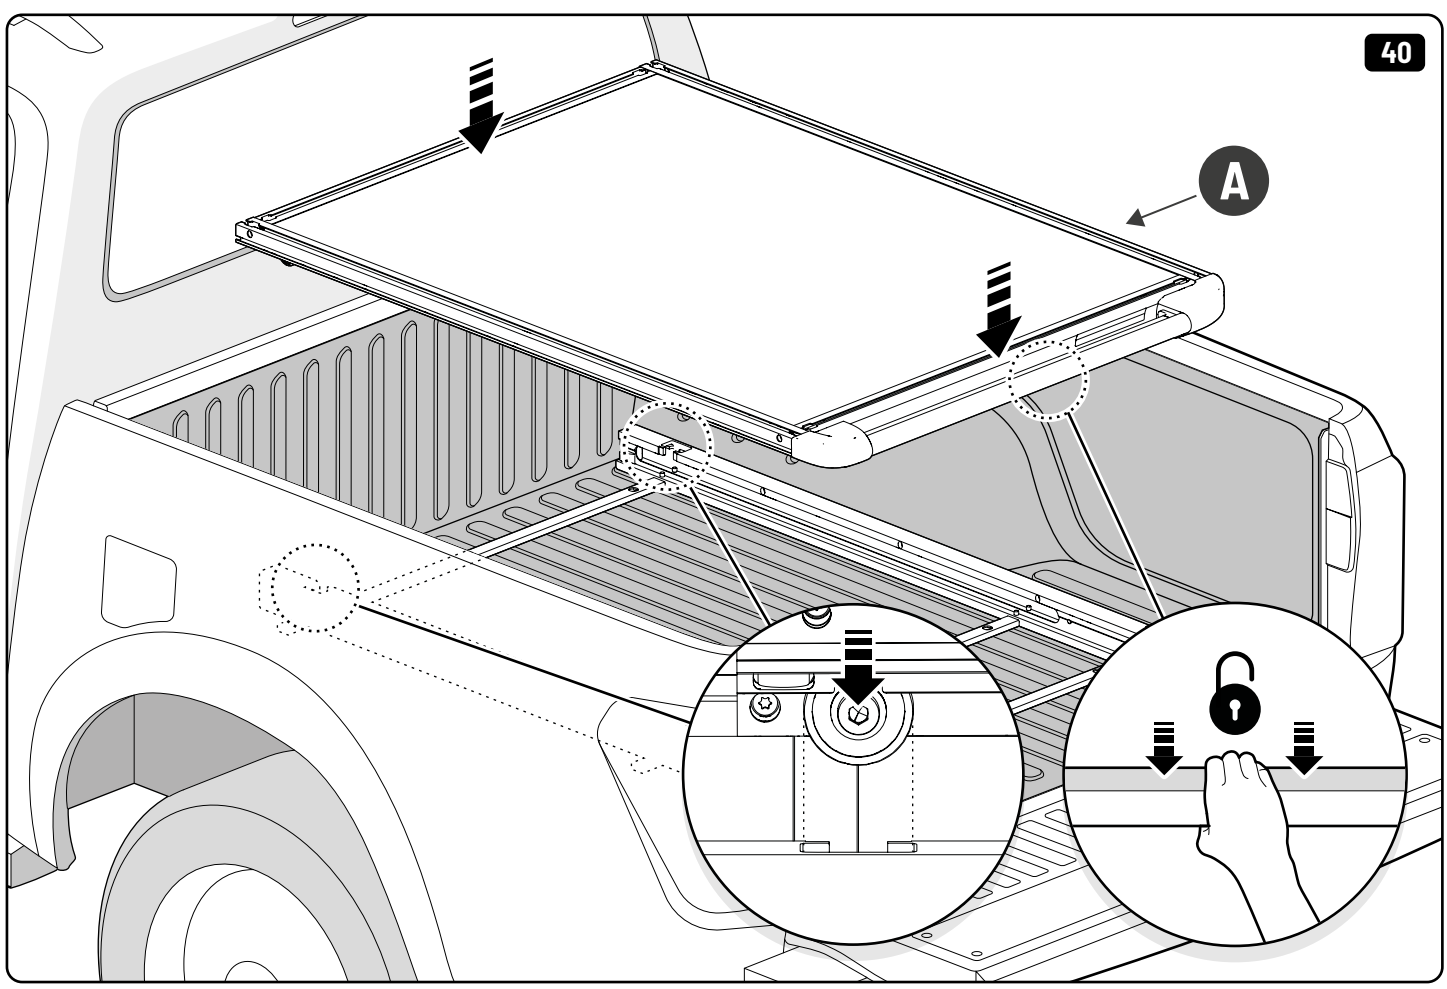

11

12

Customer Service 03 9791 9303 (08:00 - 16:00 CET)  
Support info@mountaintop.com.au  
Website www.mountaintop.com.au  
Address Dandenong South, Victoria 3175, Australia

Part number (s)	Model / Year	Cab type (s)	Installation time	Weight
MTS F010 A02	Ford Ranger / 2022 →	Double Cab	1 hour (s)	33 kg
MTS F011 A02	Ford Ranger / 2022 →	Rap Cab	1 hour (s)	38 kg
VN1WZ 99113C37 A (AMN1WJ 113C37 AA)	Ford Ranger/ 2022 ->	Double Cab	1 hour (s)	33 kg
VN1WZ 99113C37 B (AMN1WJ 113C37 BA)	Ford Ranger/ 2022 ->	Rap Cab	1 hour (s)	38 kg