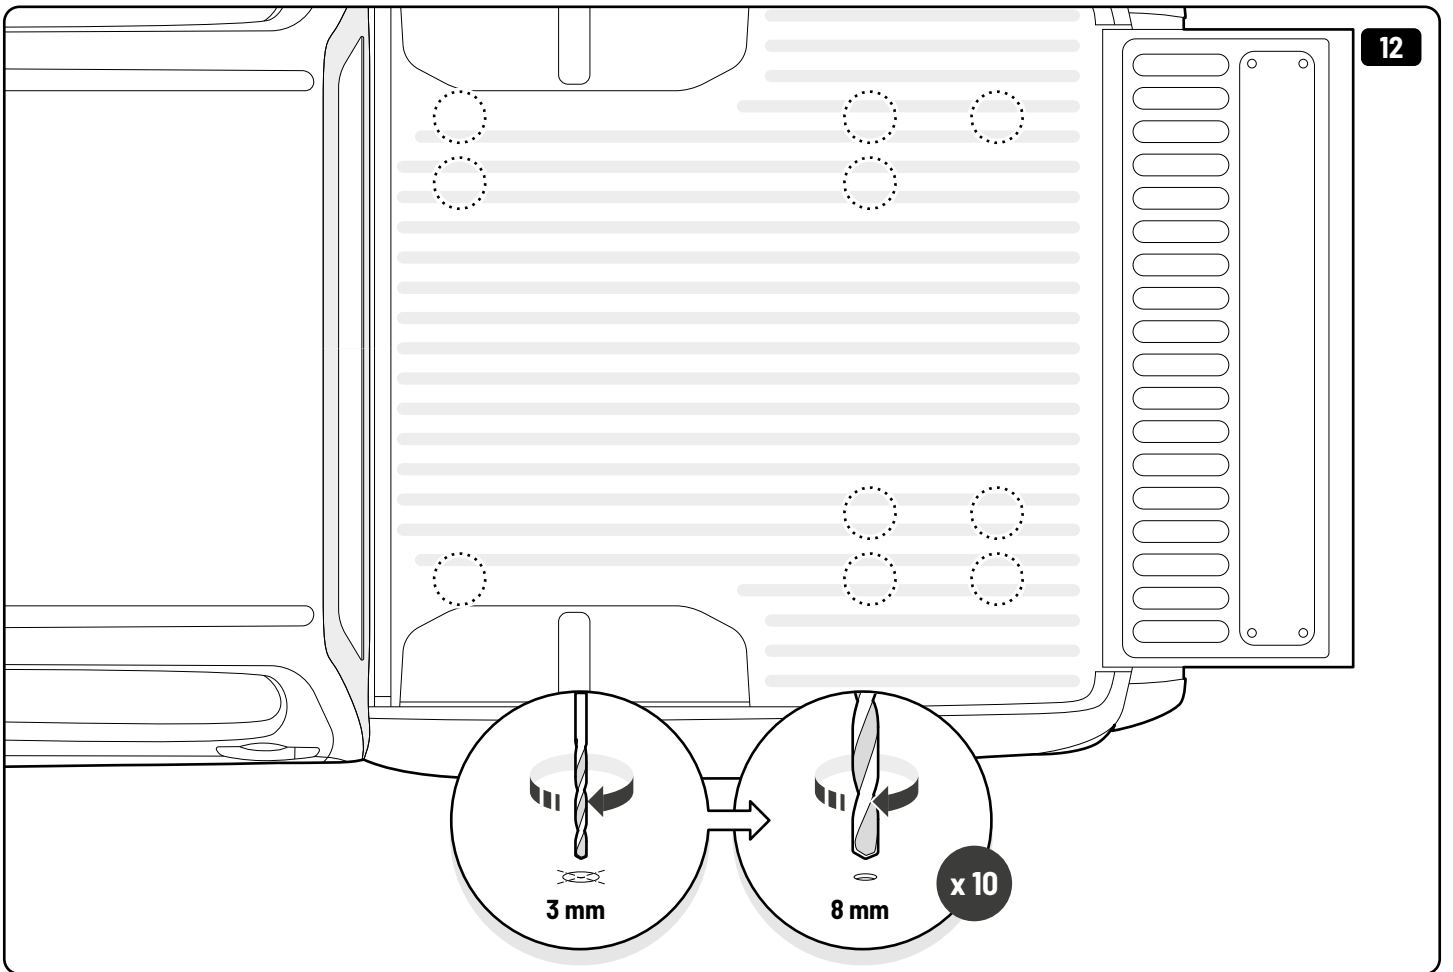

# Tools and materials needed

1-25 Nm

13 mm  
6 mm

5 mm  
Ø 3 mm  
Ø 8 mm

Rust protection  
Rostschutzmittel  
Anti-rouille  
Anti roest

Ø 50 mm

1

2

11

12

Customer Service 03 9791 9303 (08:00 - 16:00 CET)  
Support info@mountaintop.com.au  
Website www.mountaintop.com.au  
Address Dandenong South, Victoria 3175, Australia

Part number (s)	Model / Year	Cab type (s)	Installation time	Weight
MTS F010 A02	Ford Ranger / 2022 →	Double Cab	1 hour (s)	33 kg
MTS F011 A02	Ford Ranger / 2022 →	Rap Cab	1 hour (s)	38 kg
VN1WZ 99113C37 A (AMN1WJ 113C37 AA)	Ford Ranger/ 2022 ->	Double Cab	1 hour (s)	33 kg
VN1WZ 99113C37 B (AMN1WJ 113C37 BA)	Ford Ranger/ 2022 ->	Rap Cab	1 hour (s)	38 kg