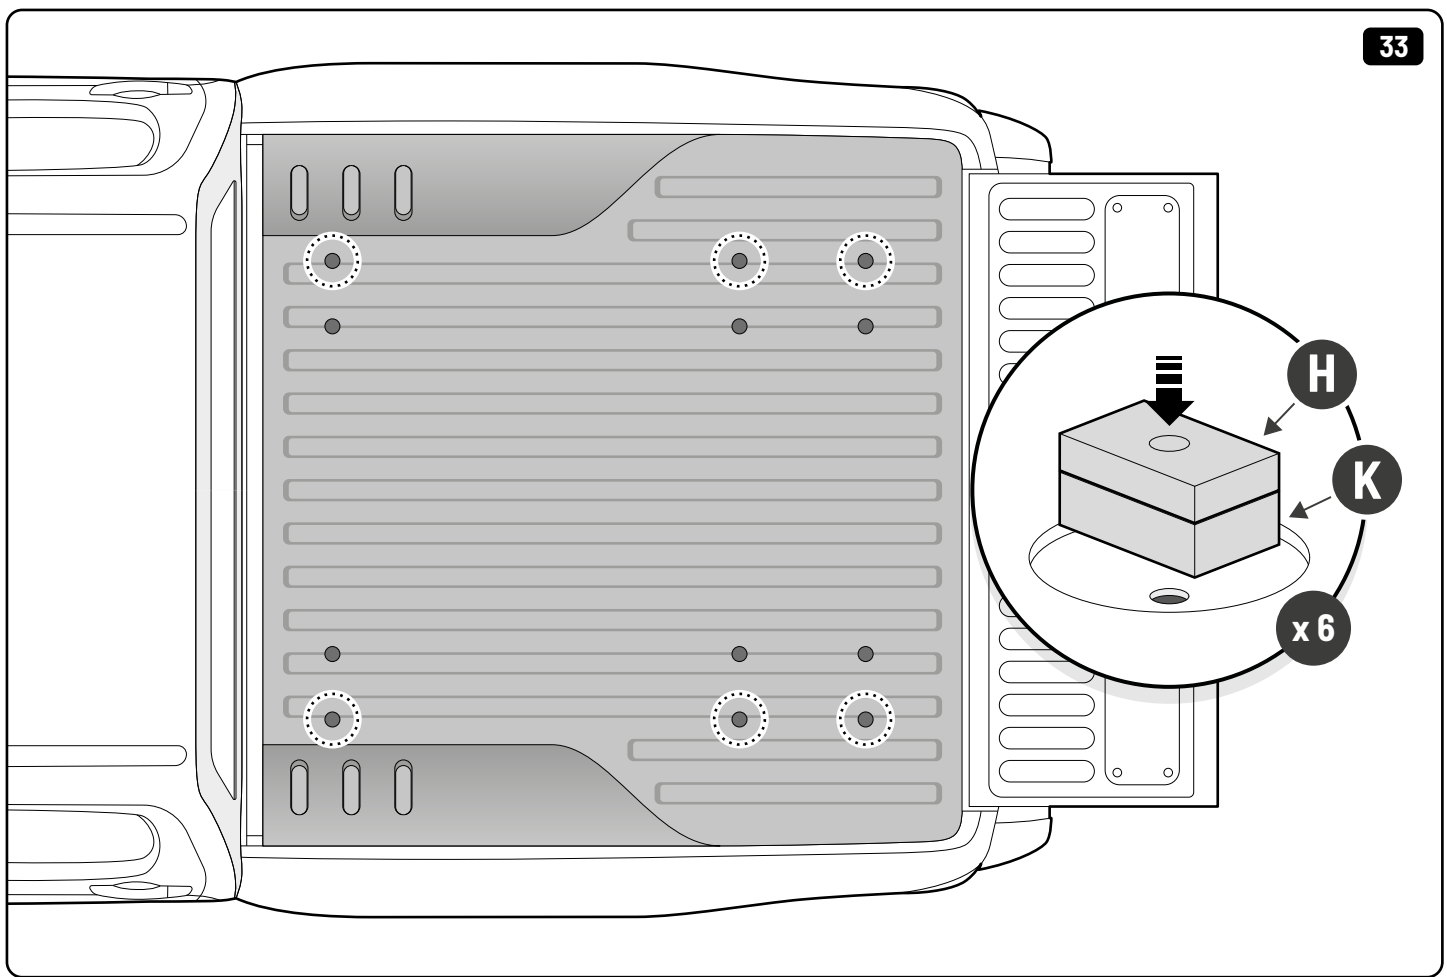

11

12

Customer Service 03 9791 9303 (08:00 - 16:00 CET)  
Support info@mountaintop.com.au  
Website www.mountaintop.com.au  
Address Dandenong South, Victoria 3175, Australia

Part number (s)	Model / Year	Cab type (s)	Installation time	Weight
MTS F010 A02	Ford Ranger / 2022 →	Double Cab	1 hour (s)	33 kg
MTS F011 A02	Ford Ranger / 2022 →	Rap Cab	1 hour (s)	38 kg
VN1WZ 99113C37 A (AMN1WJ 113C37 AA)	Ford Ranger/ 2022 ->	Double Cab	1 hour (s)	33 kg
VN1WZ 99113C37 B (AMN1WJ 113C37 BA)	Ford Ranger/ 2022 ->	Rap Cab	1 hour (s)	38 kg