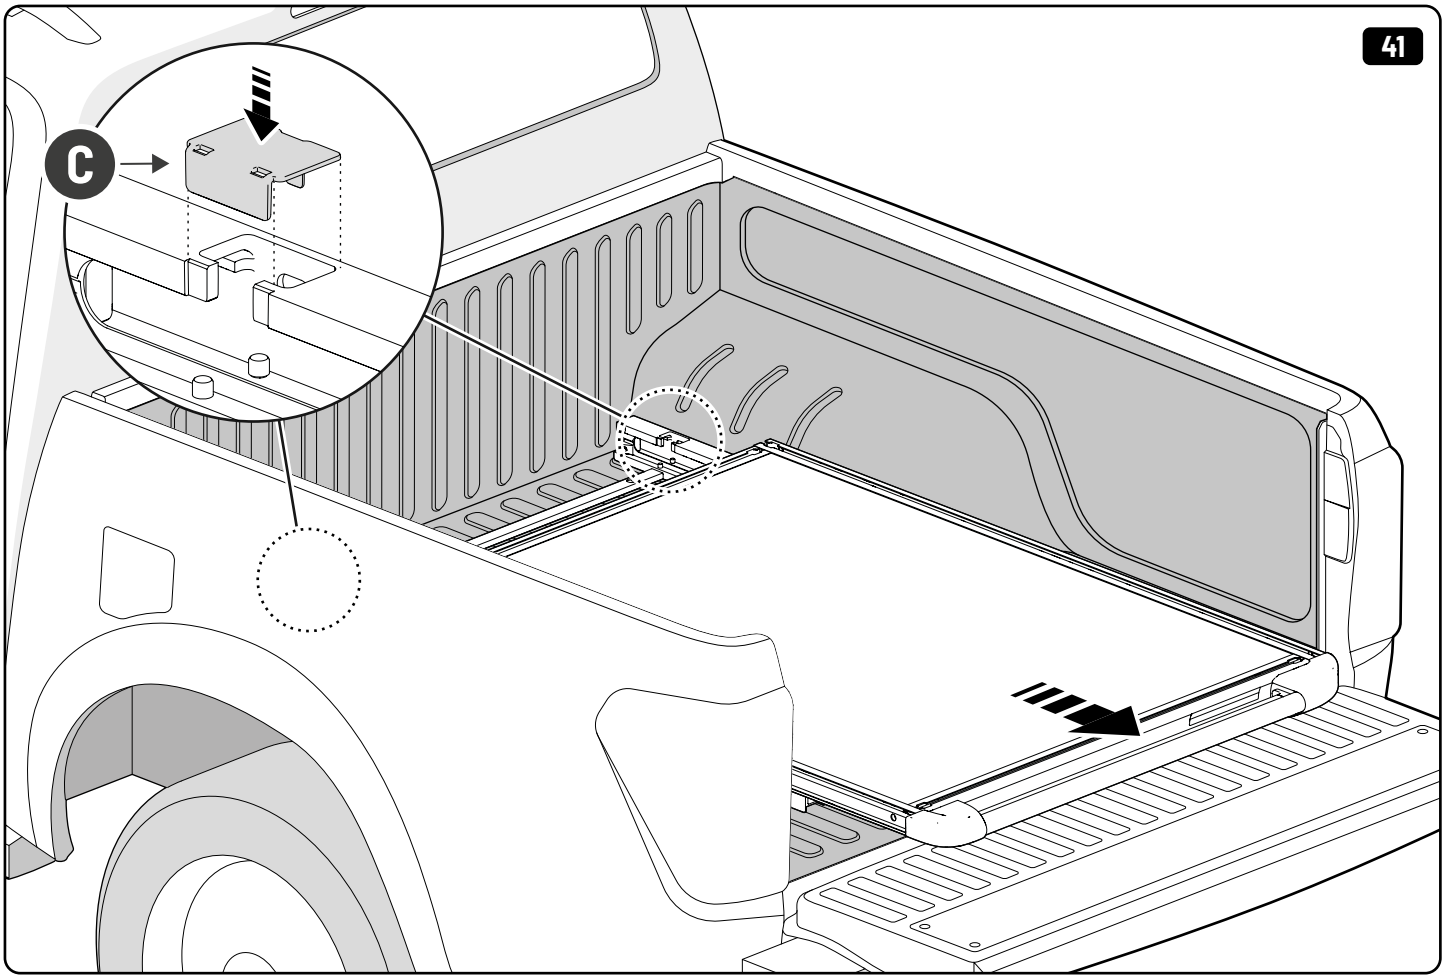

11

12

Customer Service 03 9791 9303 (08:00 - 16:00 CET)  
Support info@mountaintop.com.au  
Website www.mountaintop.com.au  
Address Dandenong South, Victoria 3175, Australia

Part number (s)	Model / Year	Cab type (s)	Installation time	Weight
MTS F010 A02	Ford Ranger / 2022 →	Double Cab	1 hour (s)	33 kg
MTS F011 A02	Ford Ranger / 2022 →	Rap Cab	1 hour (s)	38 kg
VN1WZ 99113C37 A (AMN1WJ 113C37 AA)	Ford Ranger/ 2022 ->	Double Cab	1 hour (s)	33 kg
VN1WZ 99113C37 B (AMN1WJ 113C37 BA)	Ford Ranger/ 2022 ->	Rap Cab	1 hour (s)	38 kg