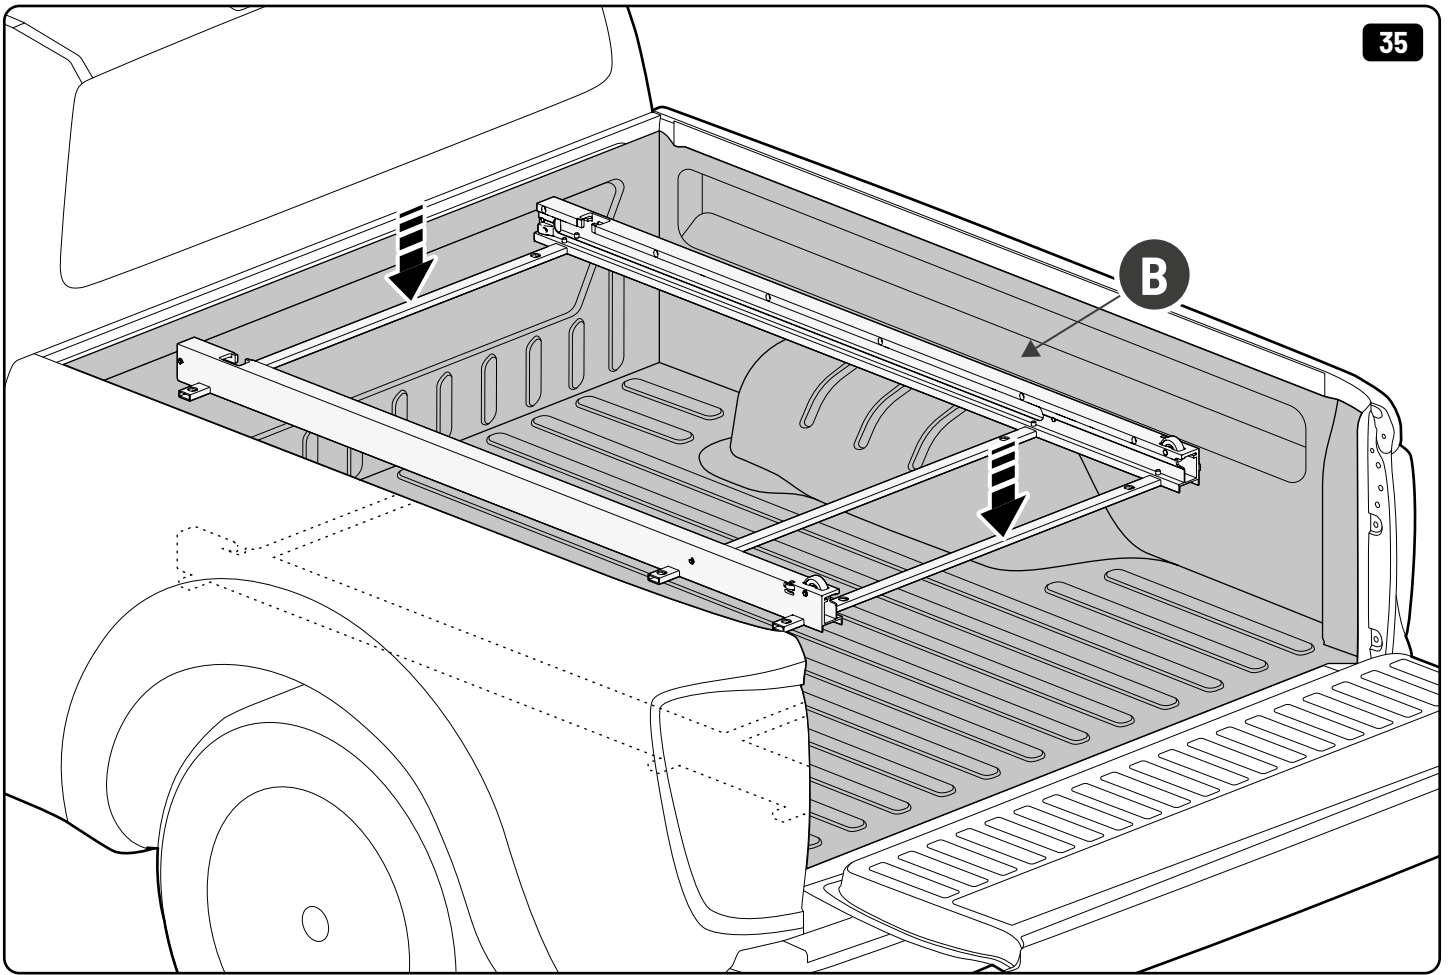

11

12

Customer Service 03 9791 9303 (08:00 - 16:00 CET)  
Support info@mountaintop.com.au  
Website www.mountaintop.com.au  
Address Dandenong South, Victoria 3175, Australia

Part number (s)	Model / Year	Cab type (s)	Installation time	Weight
MTS F010 A02	Ford Ranger / 2022 →	Double Cab	1 hour (s)	33 kg
MTS F011 A02	Ford Ranger / 2022 →	Rap Cab	1 hour (s)	38 kg
VN1WZ 99113C37 A (AMN1WJ 113C37 AA)	Ford Ranger/ 2022 ->	Double Cab	1 hour (s)	33 kg
VN1WZ 99113C37 B (AMN1WJ 113C37 BA)	Ford Ranger/ 2022 ->	Rap Cab	1 hour (s)	38 kg