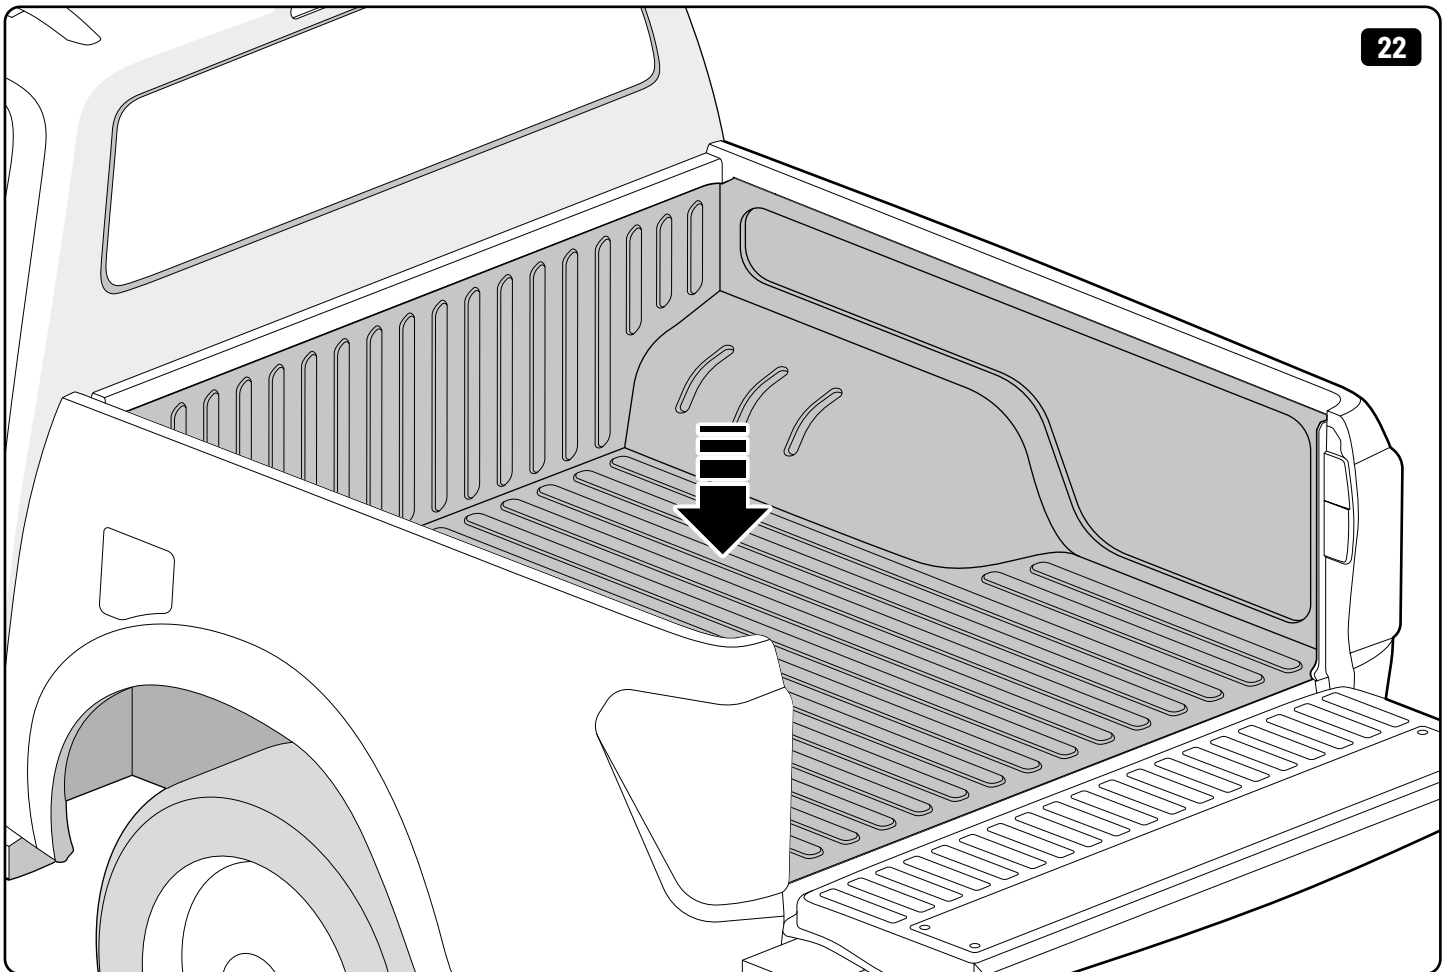

11

12

Customer Service 03 9791 9303 (08:00 - 16:00 CET)  
Support info@mountaintop.com.au  
Website www.mountaintop.com.au  
Address Dandenong South, Victoria 3175, Australia

Part number (s)	Model / Year	Cab type (s)	Installation time	Weight
MTS F010 A02	Ford Ranger / 2022 →	Double Cab	1 hour (s)	33 kg
MTS F011 A02	Ford Ranger / 2022 →	Rap Cab	1 hour (s)	38 kg
VN1WZ 99113C37 A (AMN1WJ 113C37 AA)	Ford Ranger/ 2022 ->	Double Cab	1 hour (s)	33 kg
VN1WZ 99113C37 B (AMN1WJ 113C37 BA)	Ford Ranger/ 2022 ->	Rap Cab	1 hour (s)	38 kg