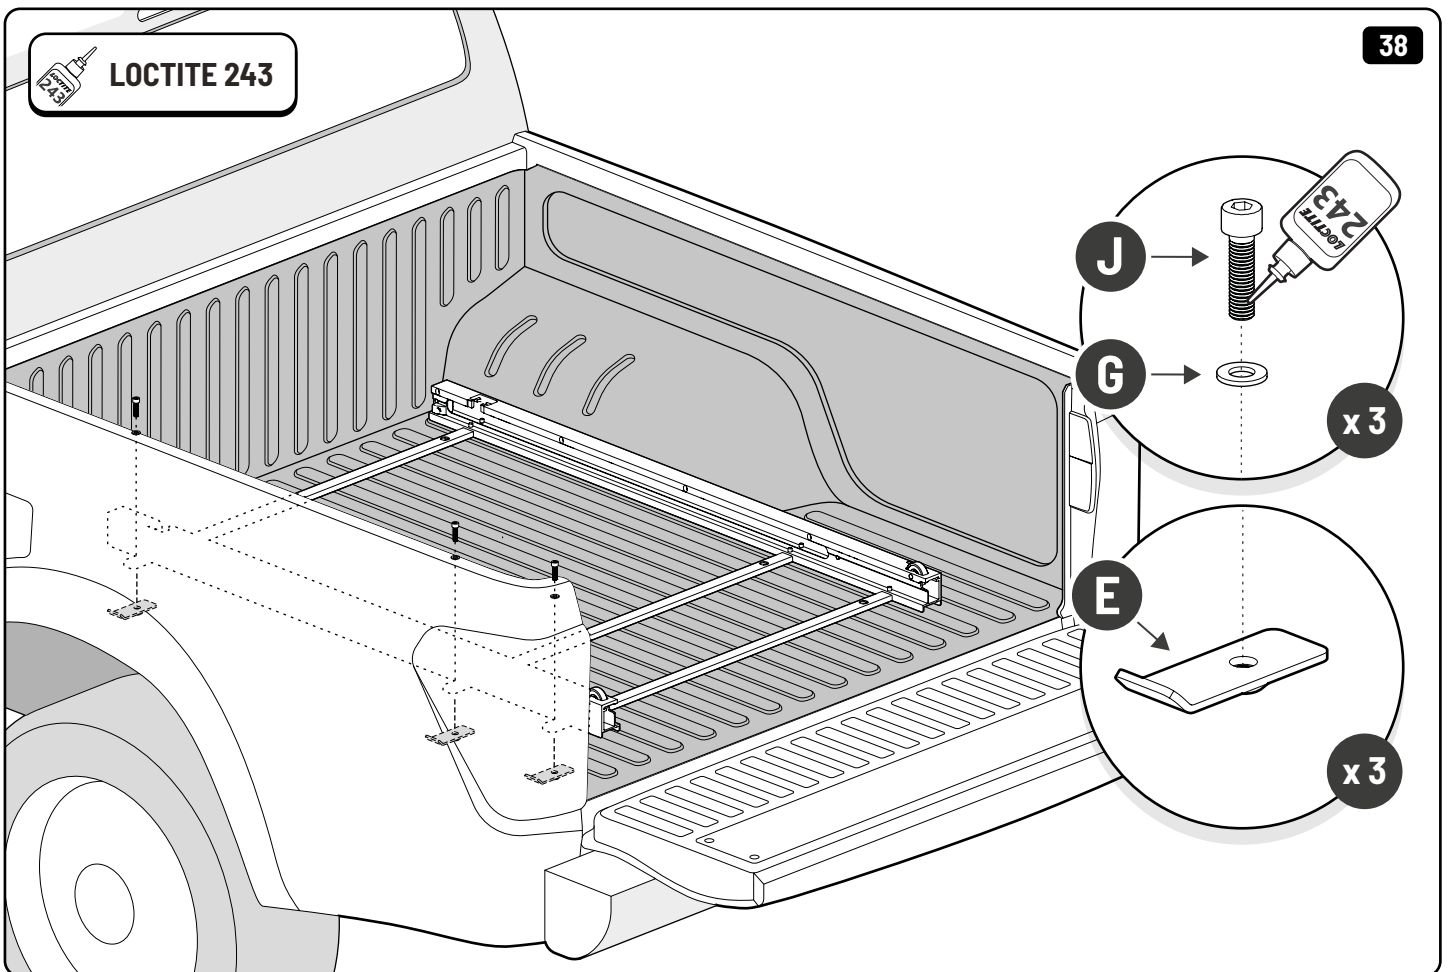

11

12

Customer Service 03 9791 9303 (08:00 - 16:00 CET)  
Support info@mountaintop.com.au  
Website www.mountaintop.com.au  
Address Dandenong South, Victoria 3175, Australia

Part number (s)	Model / Year	Cab type (s)	Installation time	Weight
MTS F010 A02	Ford Ranger / 2022 →	Double Cab	1 hour (s)	33 kg
MTS F011 A02	Ford Ranger / 2022 →	Rap Cab	1 hour (s)	38 kg
VN1WZ 99113C37 A (AMN1WJ 113C37 AA)	Ford Ranger/ 2022 ->	Double Cab	1 hour (s)	33 kg
VN1WZ 99113C37 B (AMN1WJ 113C37 BA)	Ford Ranger/ 2022 ->	Rap Cab	1 hour (s)	38 kg