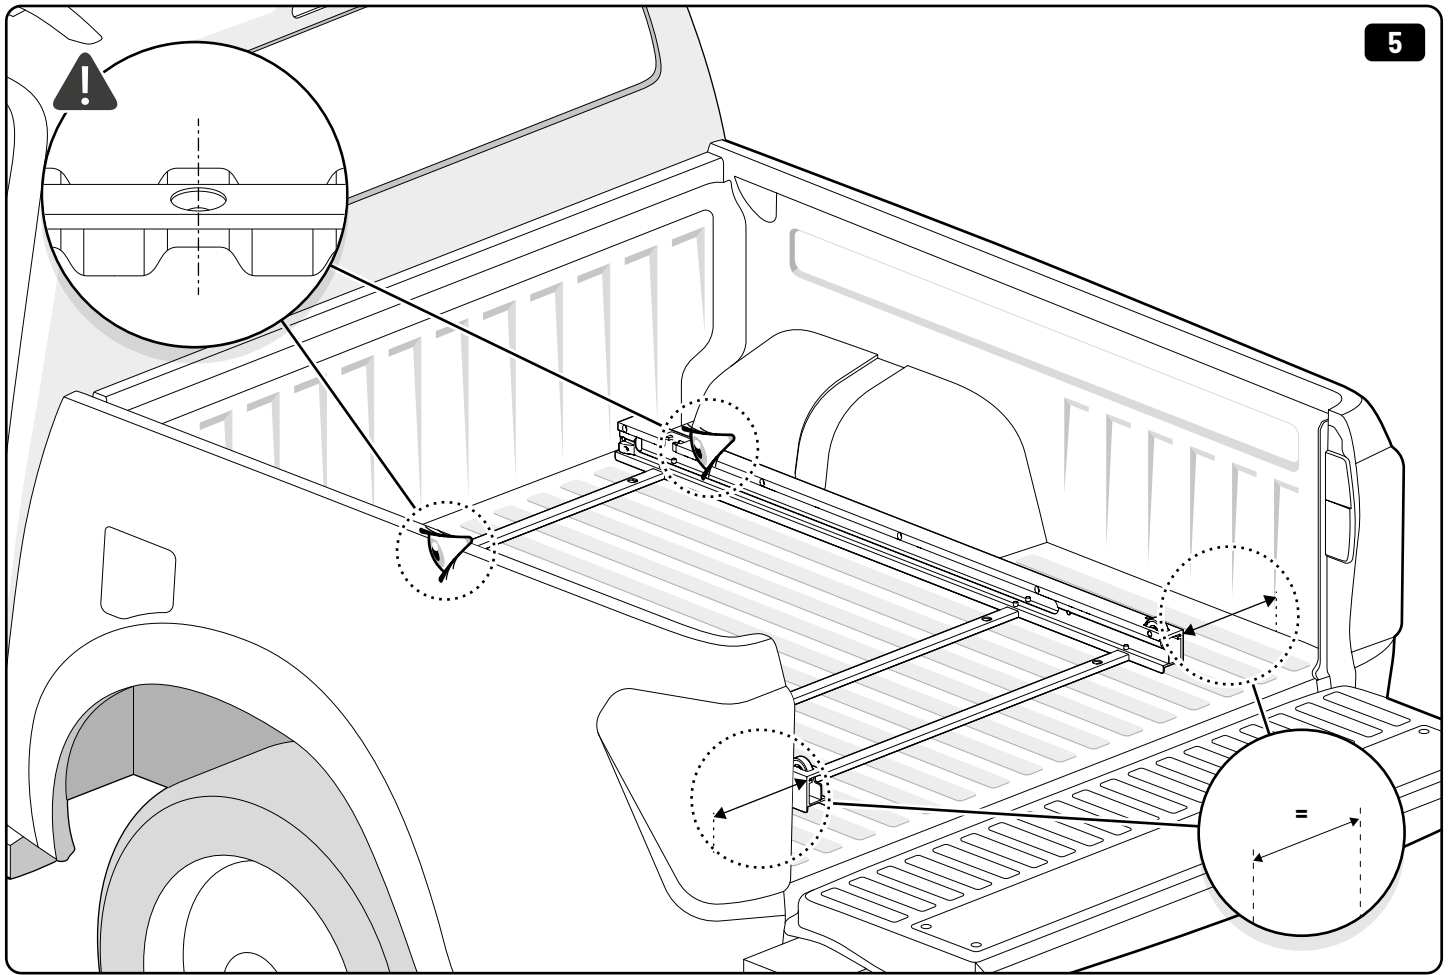

11

12

Customer Service 03 9791 9303 (08:00 - 16:00 CET)  
Support info@mountaintop.com.au  
Website www.mountaintop.com.au  
Address Dandenong South, Victoria 3175, Australia

Part number (s)	Model / Year	Cab type (s)	Installation time	Weight
MTS F010 A02	Ford Ranger / 2022 →	Double Cab	1 hour (s)	33 kg
MTS F011 A02	Ford Ranger / 2022 →	Rap Cab	1 hour (s)	38 kg
VN1WZ 99113C37 A (AMN1WJ 113C37 AA)	Ford Ranger/ 2022 ->	Double Cab	1 hour (s)	33 kg
VN1WZ 99113C37 B (AMN1WJ 113C37 BA)	Ford Ranger/ 2022 ->	Rap Cab	1 hour (s)	38 kg