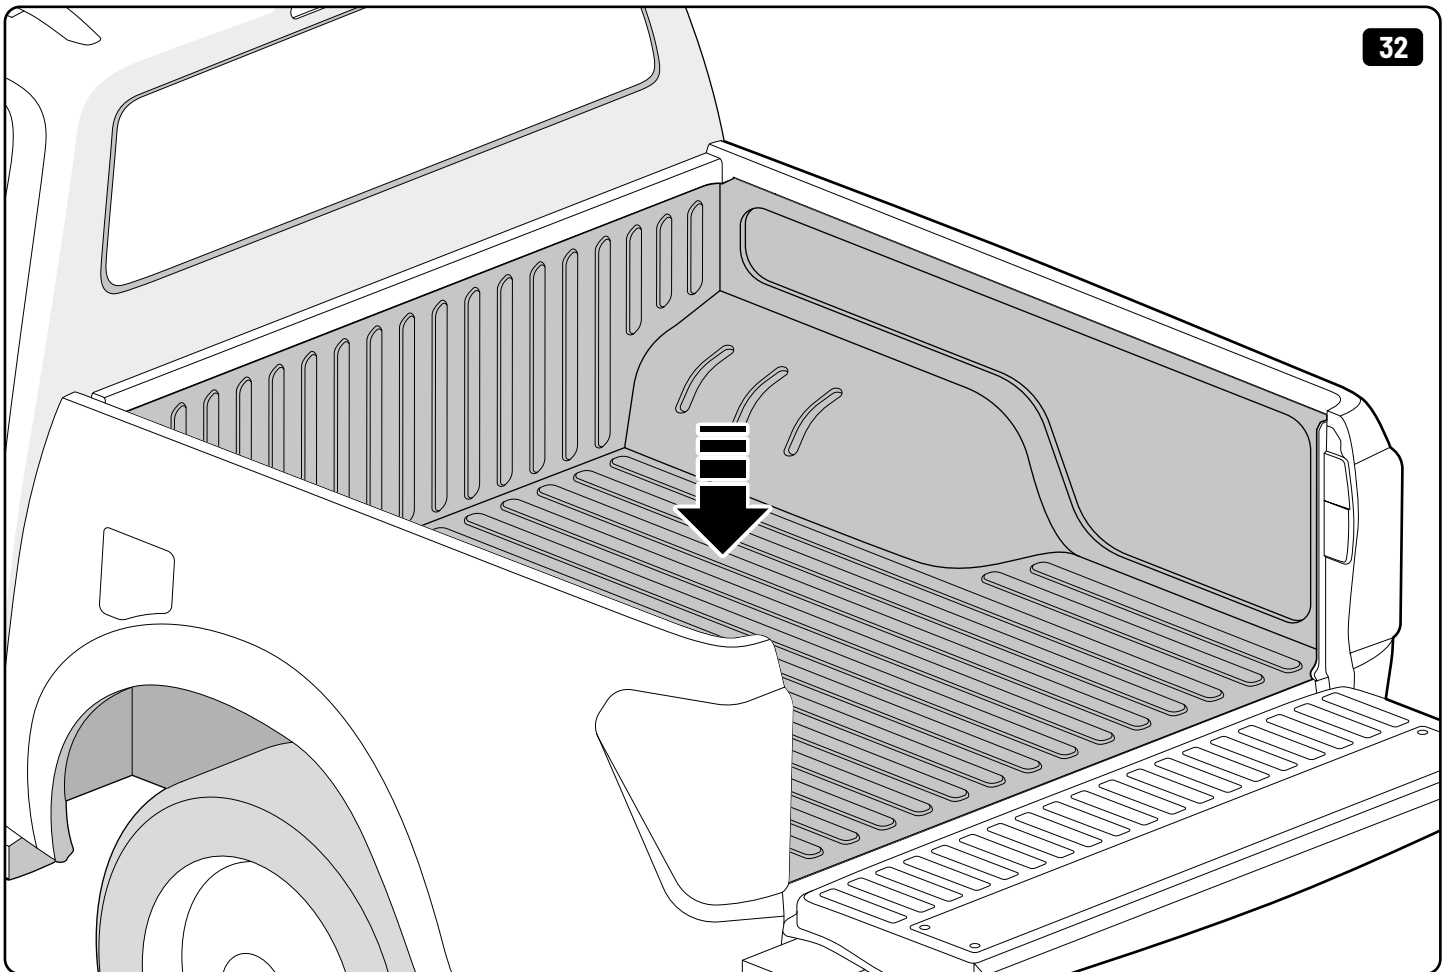

11

12

Customer Service 03 9791 9303 (08:00 - 16:00 CET)  
Support info@mountaintop.com.au  
Website www.mountaintop.com.au  
Address Dandenong South, Victoria 3175, Australia

Part number (s)	Model / Year	Cab type (s)	Installation time	Weight
MTS F010 A02	Ford Ranger / 2022 →	Double Cab	1 hour (s)	33 kg
MTS F011 A02	Ford Ranger / 2022 →	Rap Cab	1 hour (s)	38 kg
VN1WZ 99113C37 A (AMN1WJ 113C37 AA)	Ford Ranger/ 2022 ->	Double Cab	1 hour (s)	33 kg
VN1WZ 99113C37 B (AMN1WJ 113C37 BA)	Ford Ranger/ 2022 ->	Rap Cab	1 hour (s)	38 kg