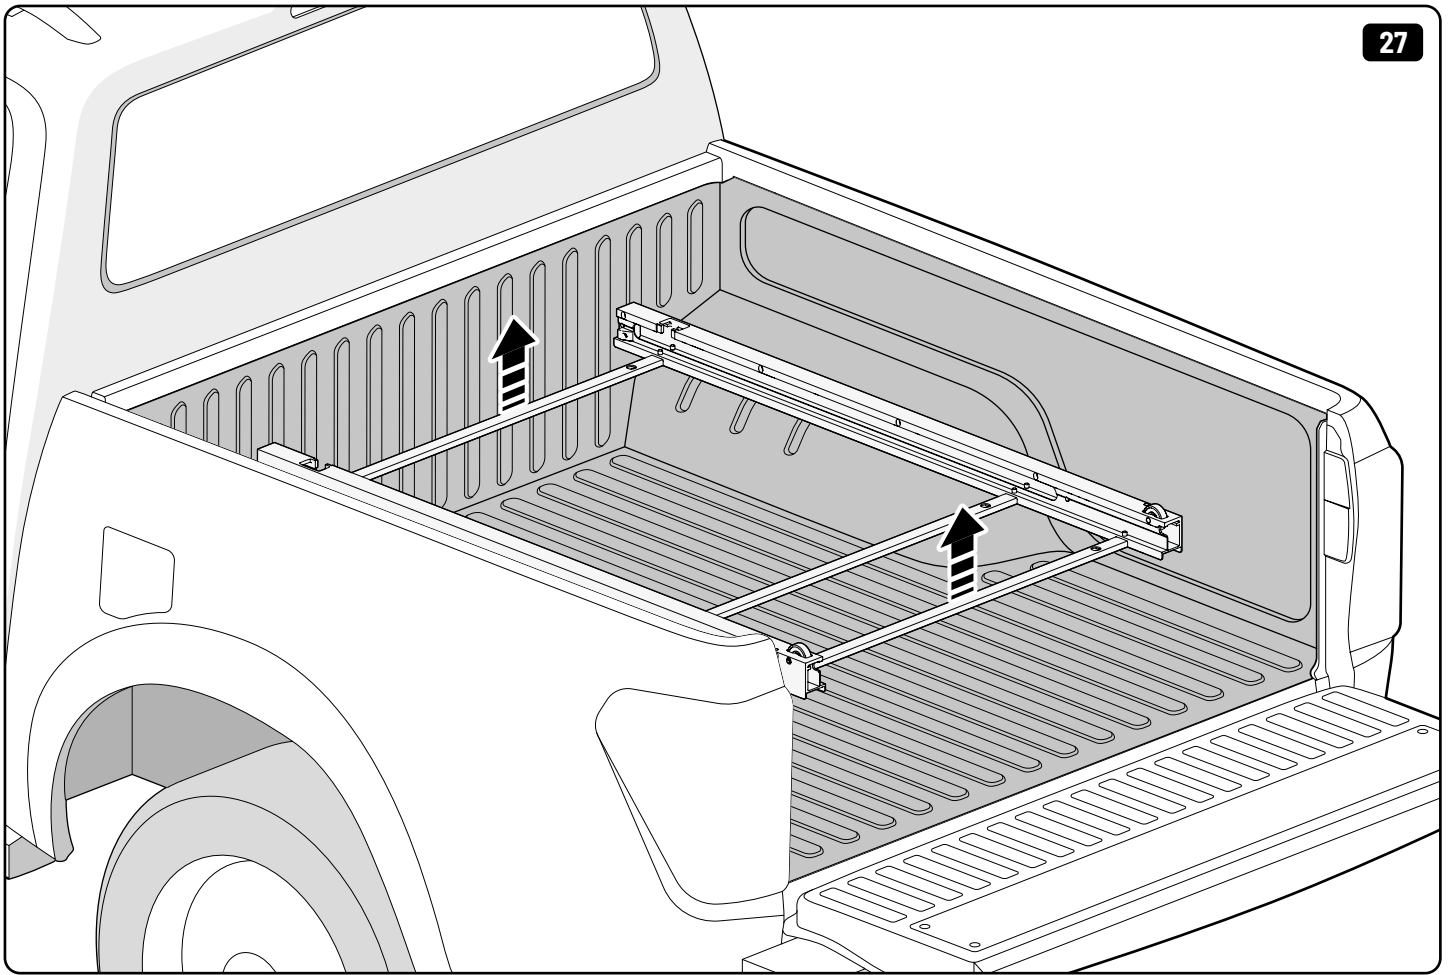

11

12

Customer Service 03 9791 9303 (08:00 - 16:00 CET)  
Support info@mountaintop.com.au  
Website www.mountaintop.com.au  
Address Dandenong South, Victoria 3175, Australia

Part number (s)	Model / Year	Cab type (s)	Installation time	Weight
MTS F010 A02	Ford Ranger / 2022 →	Double Cab	1 hour (s)	33 kg
MTS F011 A02	Ford Ranger / 2022 →	Rap Cab	1 hour (s)	38 kg
VN1WZ 99113C37 A (AMN1WJ 113C37 AA)	Ford Ranger/ 2022 ->	Double Cab	1 hour (s)	33 kg
VN1WZ 99113C37 B (AMN1WJ 113C37 BA)	Ford Ranger/ 2022 ->	Rap Cab	1 hour (s)	38 kg