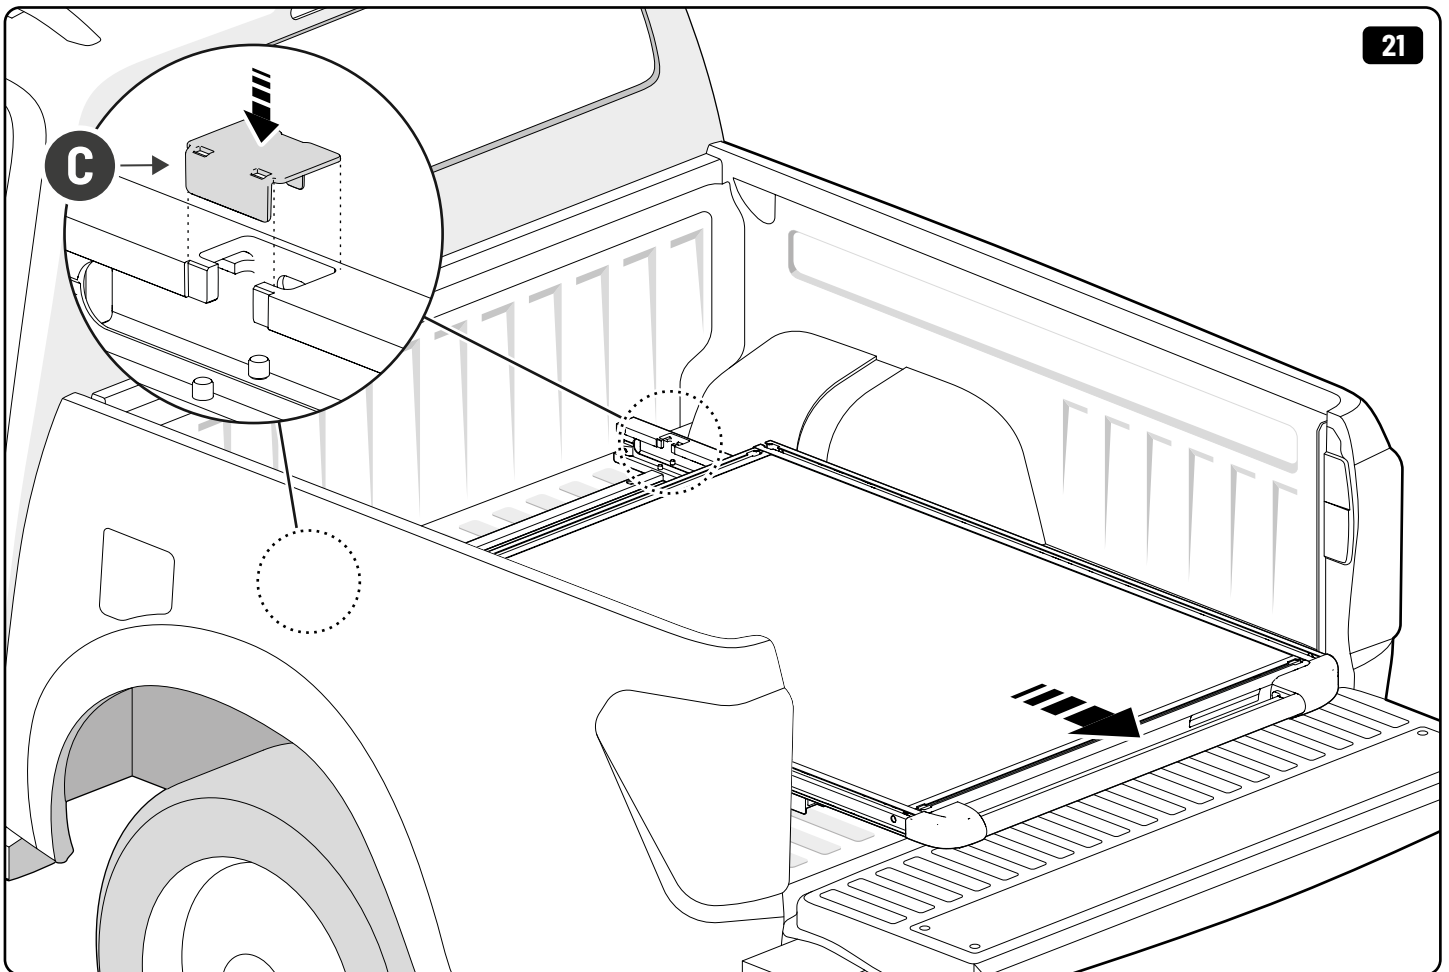

11

12

Customer Service 03 9791 9303 (08:00 - 16:00 CET)  
Support info@mountaintop.com.au  
Website www.mountaintop.com.au  
Address Dandenong South, Victoria 3175, Australia

Part number (s)	Model / Year	Cab type (s)	Installation time	Weight
MTS F010 A02	Ford Ranger / 2022 →	Double Cab	1 hour (s)	33 kg
MTS F011 A02	Ford Ranger / 2022 →	Rap Cab	1 hour (s)	38 kg
VN1WZ 99113C37 A (AMN1WJ 113C37 AA)	Ford Ranger/ 2022 ->	Double Cab	1 hour (s)	33 kg
VN1WZ 99113C37 B (AMN1WJ 113C37 BA)	Ford Ranger/ 2022 ->	Rap Cab	1 hour (s)	38 kg