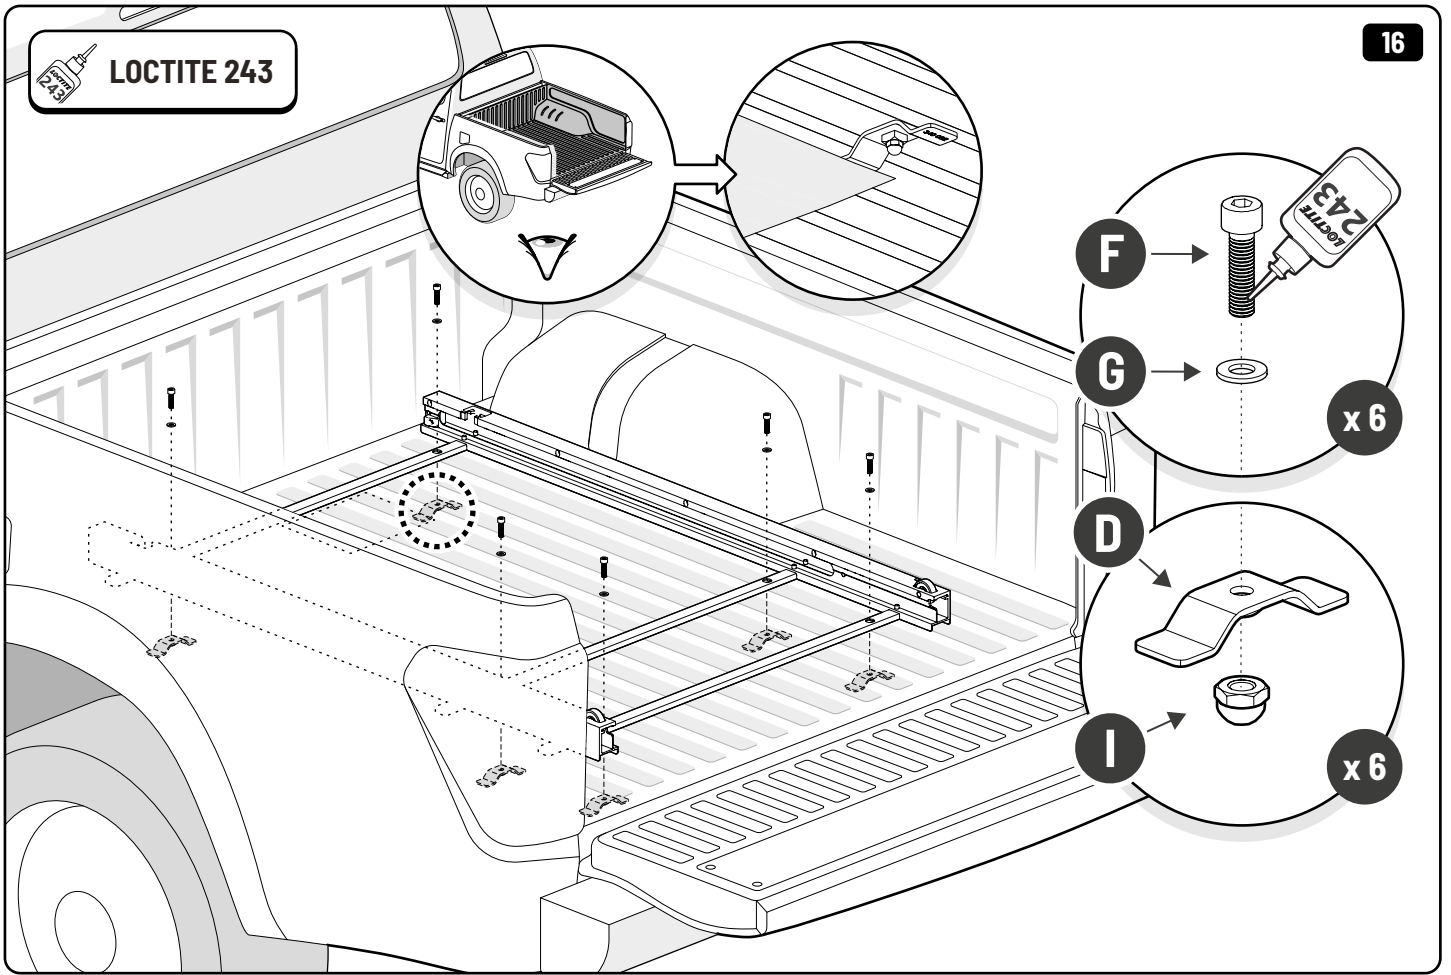

11

12

Customer Service 03 9791 9303 (08:00 - 16:00 CET)  
Support info@mountaintop.com.au  
Website www.mountaintop.com.au  
Address Dandenong South, Victoria 3175, Australia

Part number (s)	Model / Year	Cab type (s)	Installation time	Weight
MTS F010 A02	Ford Ranger / 2022 →	Double Cab	1 hour (s)	33 kg
MTS F011 A02	Ford Ranger / 2022 →	Rap Cab	1 hour (s)	38 kg
VN1WZ 99113C37 A (AMN1WJ 113C37 AA)	Ford Ranger/ 2022 ->	Double Cab	1 hour (s)	33 kg
VN1WZ 99113C37 B (AMN1WJ 113C37 BA)	Ford Ranger/ 2022 ->	Rap Cab	1 hour (s)	38 kg