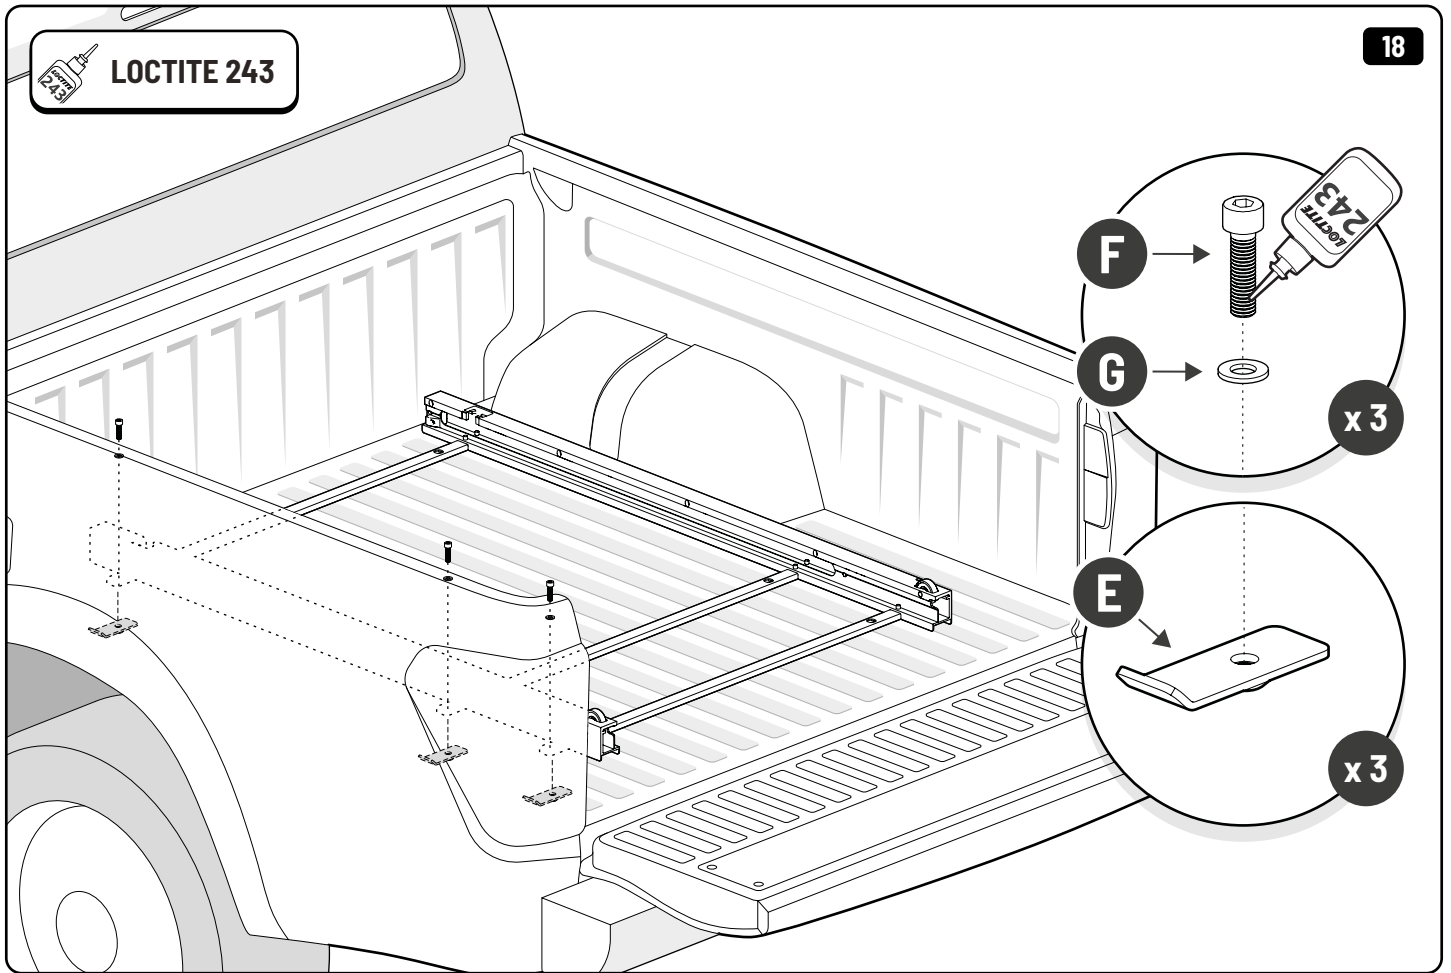

11

12

Customer Service 03 9791 9303 (08:00 - 16:00 CET)  
Support info@mountaintop.com.au  
Website www.mountaintop.com.au  
Address Dandenong South, Victoria 3175, Australia

Part number (s)	Model / Year	Cab type (s)	Installation time	Weight
MTS F010 A02	Ford Ranger / 2022 →	Double Cab	1 hour (s)	33 kg
MTS F011 A02	Ford Ranger / 2022 →	Rap Cab	1 hour (s)	38 kg
VN1WZ 99113C37 A (AMN1WJ 113C37 AA)	Ford Ranger/ 2022 ->	Double Cab	1 hour (s)	33 kg
VN1WZ 99113C37 B (AMN1WJ 113C37 BA)	Ford Ranger/ 2022 ->	Rap Cab	1 hour (s)	38 kg