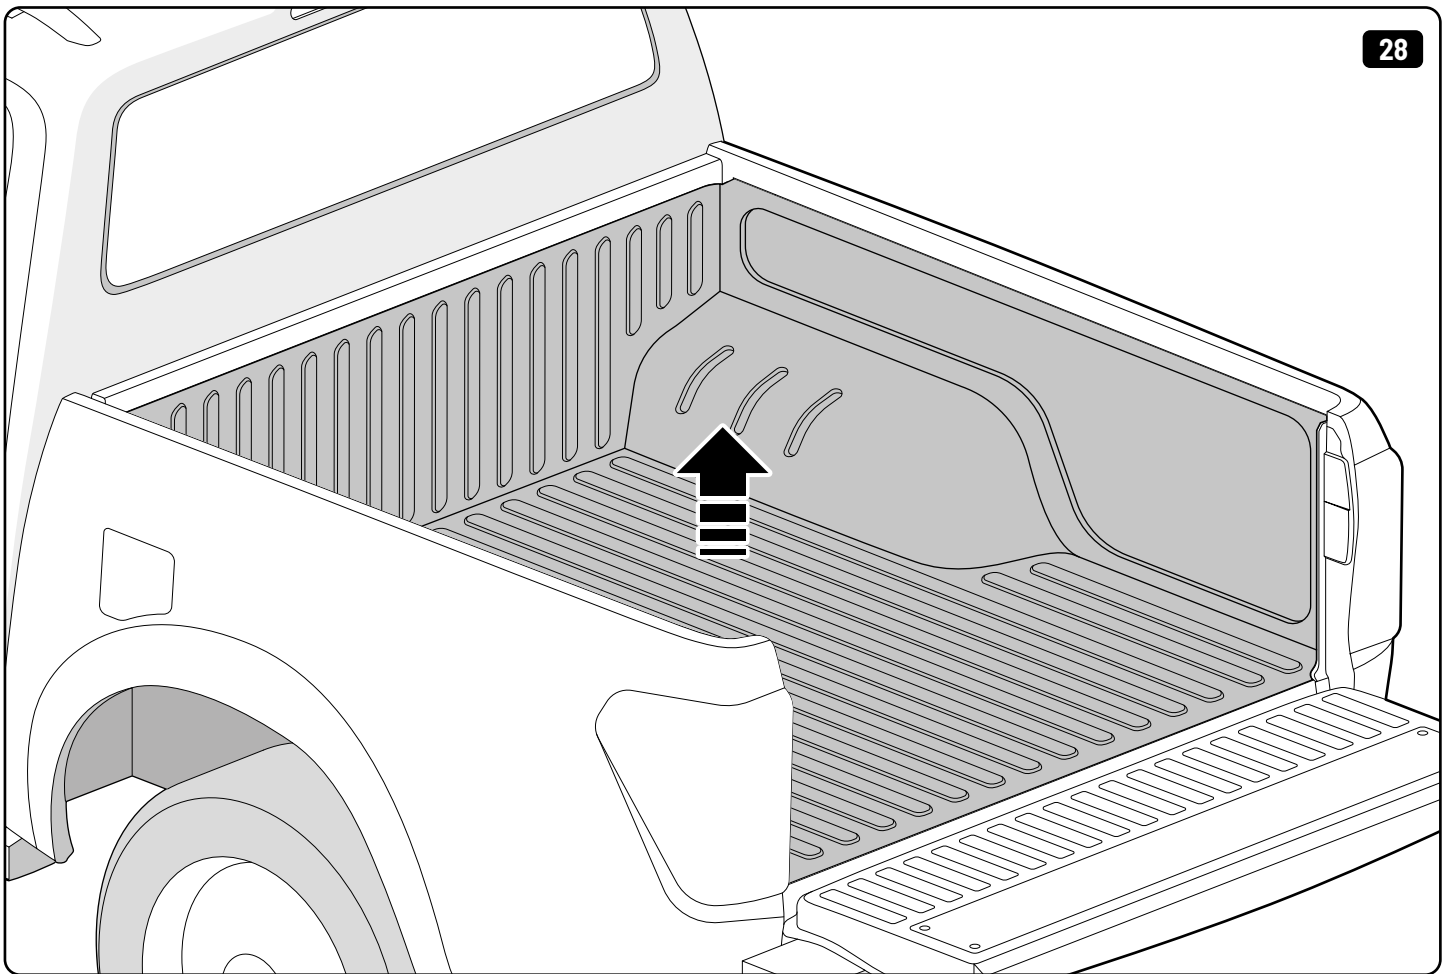

11

12

Customer Service 03 9791 9303 (08:00 - 16:00 CET)  
Support info@mountaintop.com.au  
Website www.mountaintop.com.au  
Address Dandenong South, Victoria 3175, Australia

Part number (s)	Model / Year	Cab type (s)	Installation time	Weight
MTS F010 A02	Ford Ranger / 2022 →	Double Cab	1 hour (s)	33 kg
MTS F011 A02	Ford Ranger / 2022 →	Rap Cab	1 hour (s)	38 kg
VN1WZ 99113C37 A (AMN1WJ 113C37 AA)	Ford Ranger/ 2022 ->	Double Cab	1 hour (s)	33 kg
VN1WZ 99113C37 B (AMN1WJ 113C37 BA)	Ford Ranger/ 2022 ->	Rap Cab	1 hour (s)	38 kg