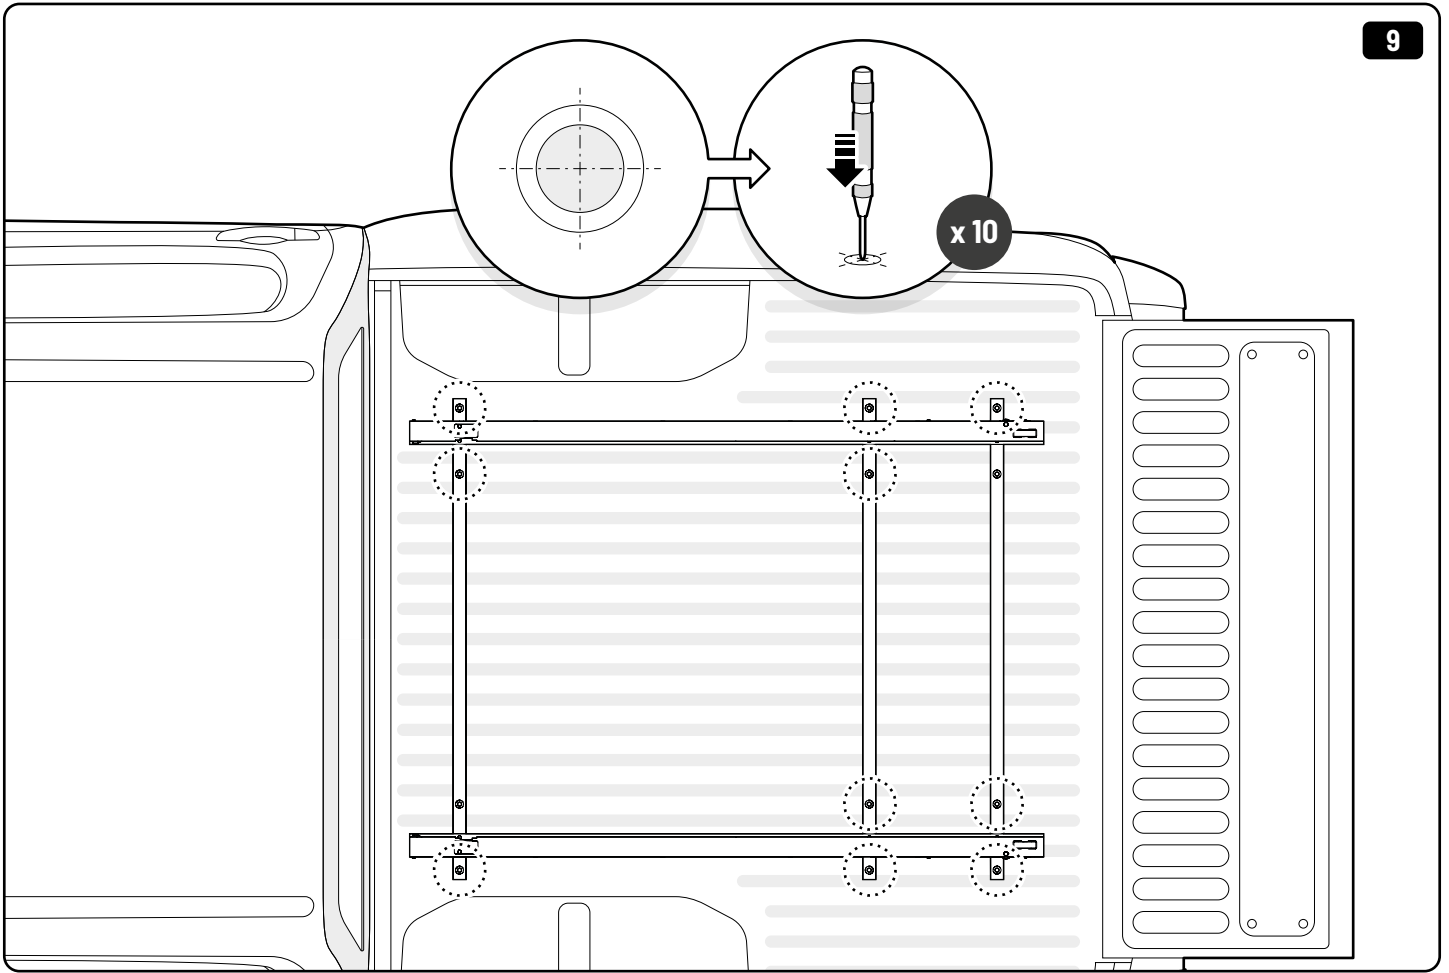

# Tools and materials needed

1-25 Nm

13 mm  
6 mm

5 mm  
Ø 3 mm  
Ø 8 mm

Rust protection  
Rostschutzmittel  
Anti-rouille  
Anti roest

Ø 50 mm

1

2

11

12

Customer Service 03 9791 9303 (08:00 - 16:00 CET)  
Support info@mountaintop.com.au  
Website www.mountaintop.com.au  
Address Dandenong South, Victoria 3175, Australia

Part number (s)	Model / Year	Cab type (s)	Installation time	Weight
MTS F010 A02	Ford Ranger / 2022 →	Double Cab	1 hour (s)	33 kg
MTS F011 A02	Ford Ranger / 2022 →	Rap Cab	1 hour (s)	38 kg
VN1WZ 99113C37 A (AMN1WJ 113C37 AA)	Ford Ranger/ 2022 ->	Double Cab	1 hour (s)	33 kg
VN1WZ 99113C37 B (AMN1WJ 113C37 BA)	Ford Ranger/ 2022 ->	Rap Cab	1 hour (s)	38 kg