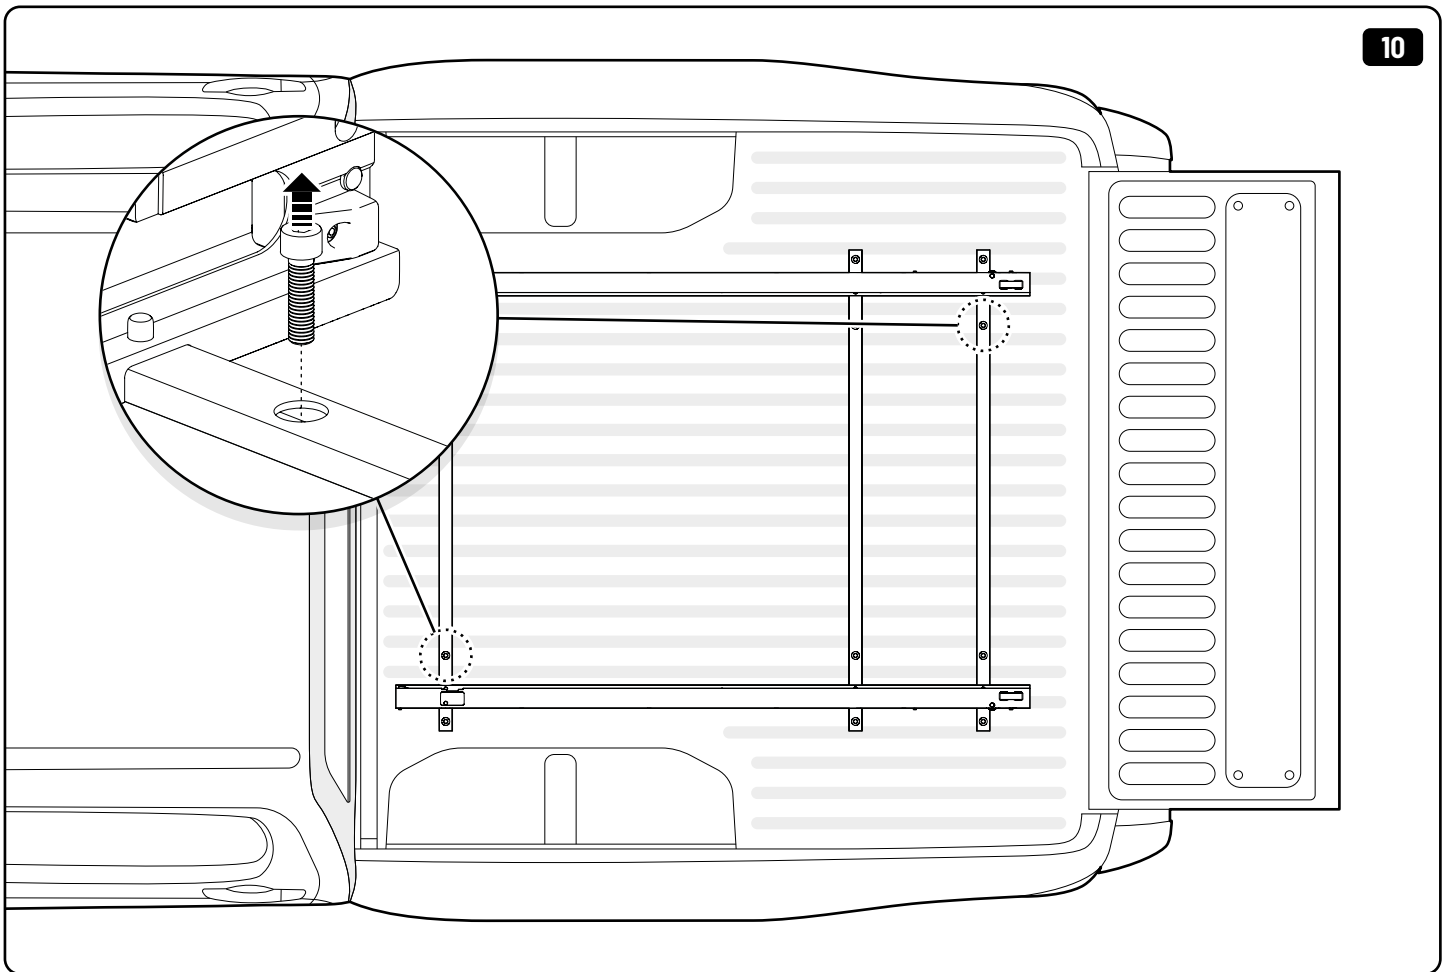

11

12

Customer Service 03 9791 9303 (08:00 - 16:00 CET)  
Support info@mountaintop.com.au  
Website www.mountaintop.com.au  
Address Dandenong South, Victoria 3175, Australia

Part number (s)	Model / Year	Cab type (s)	Installation time	Weight
MTS F010 A02	Ford Ranger / 2022 →	Double Cab	1 hour (s)	33 kg
MTS F011 A02	Ford Ranger / 2022 →	Rap Cab	1 hour (s)	38 kg
VN1WZ 99113C37 A (AMN1WJ 113C37 AA)	Ford Ranger/ 2022 ->	Double Cab	1 hour (s)	33 kg
VN1WZ 99113C37 B (AMN1WJ 113C37 BA)	Ford Ranger/ 2022 ->	Rap Cab	1 hour (s)	38 kg