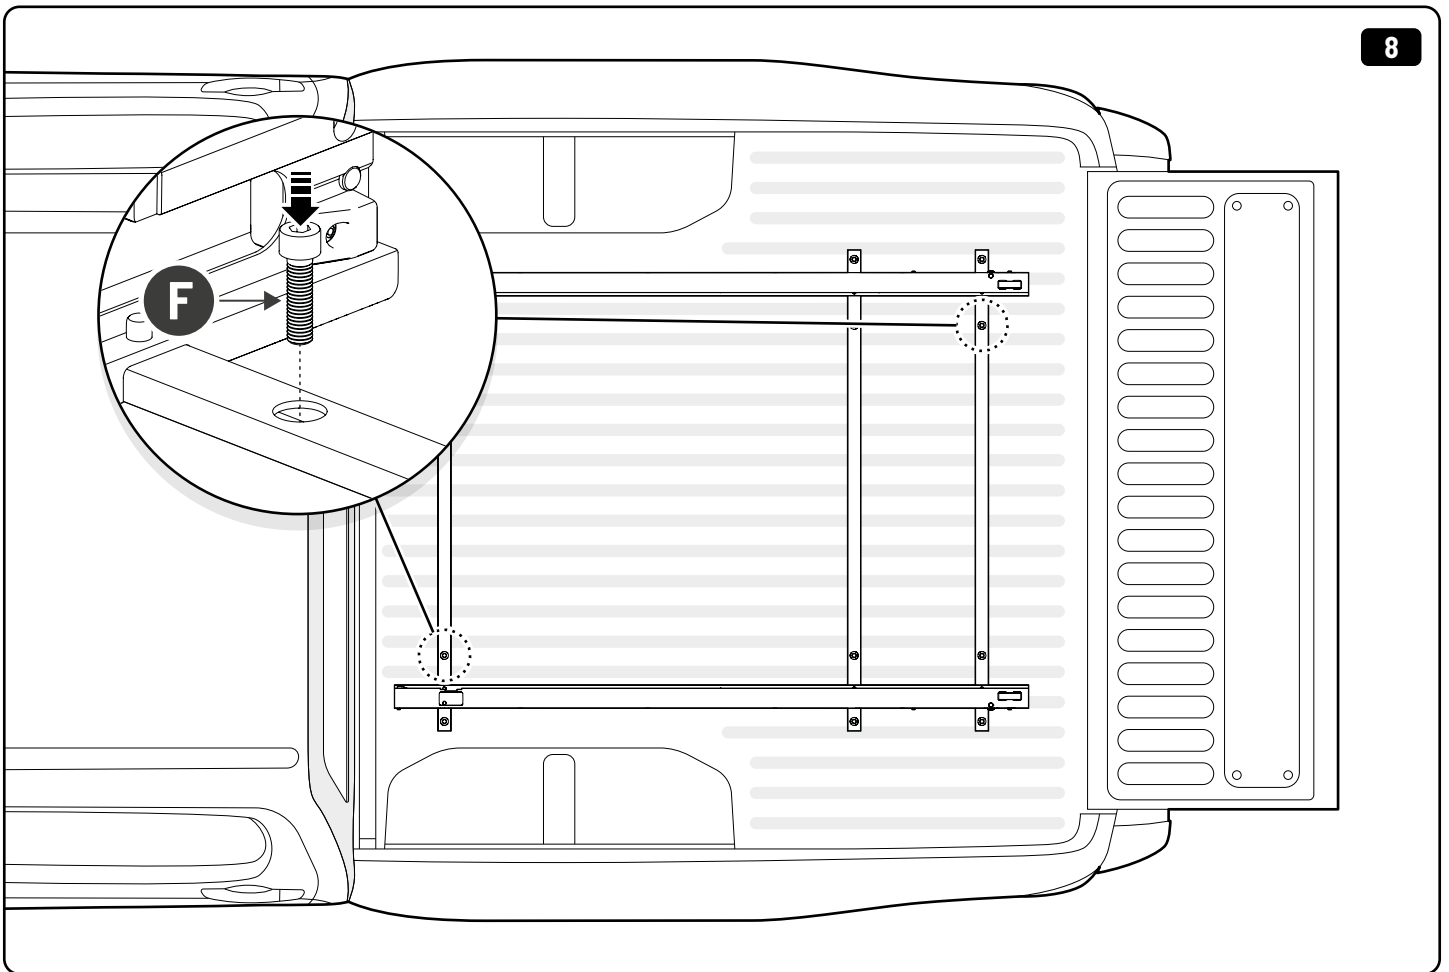

11

12

Customer Service 03 9791 9303 (08:00 - 16:00 CET)  
Support info@mountaintop.com.au  
Website www.mountaintop.com.au  
Address Dandenong South, Victoria 3175, Australia

Part number (s)	Model / Year	Cab type (s)	Installation time	Weight
MTS F010 A02	Ford Ranger / 2022 →	Double Cab	1 hour (s)	33 kg
MTS F011 A02	Ford Ranger / 2022 →	Rap Cab	1 hour (s)	38 kg
VN1WZ 99113C37 A (AMN1WJ 113C37 AA)	Ford Ranger/ 2022 ->	Double Cab	1 hour (s)	33 kg
VN1WZ 99113C37 B (AMN1WJ 113C37 BA)	Ford Ranger/ 2022 ->	Rap Cab	1 hour (s)	38 kg