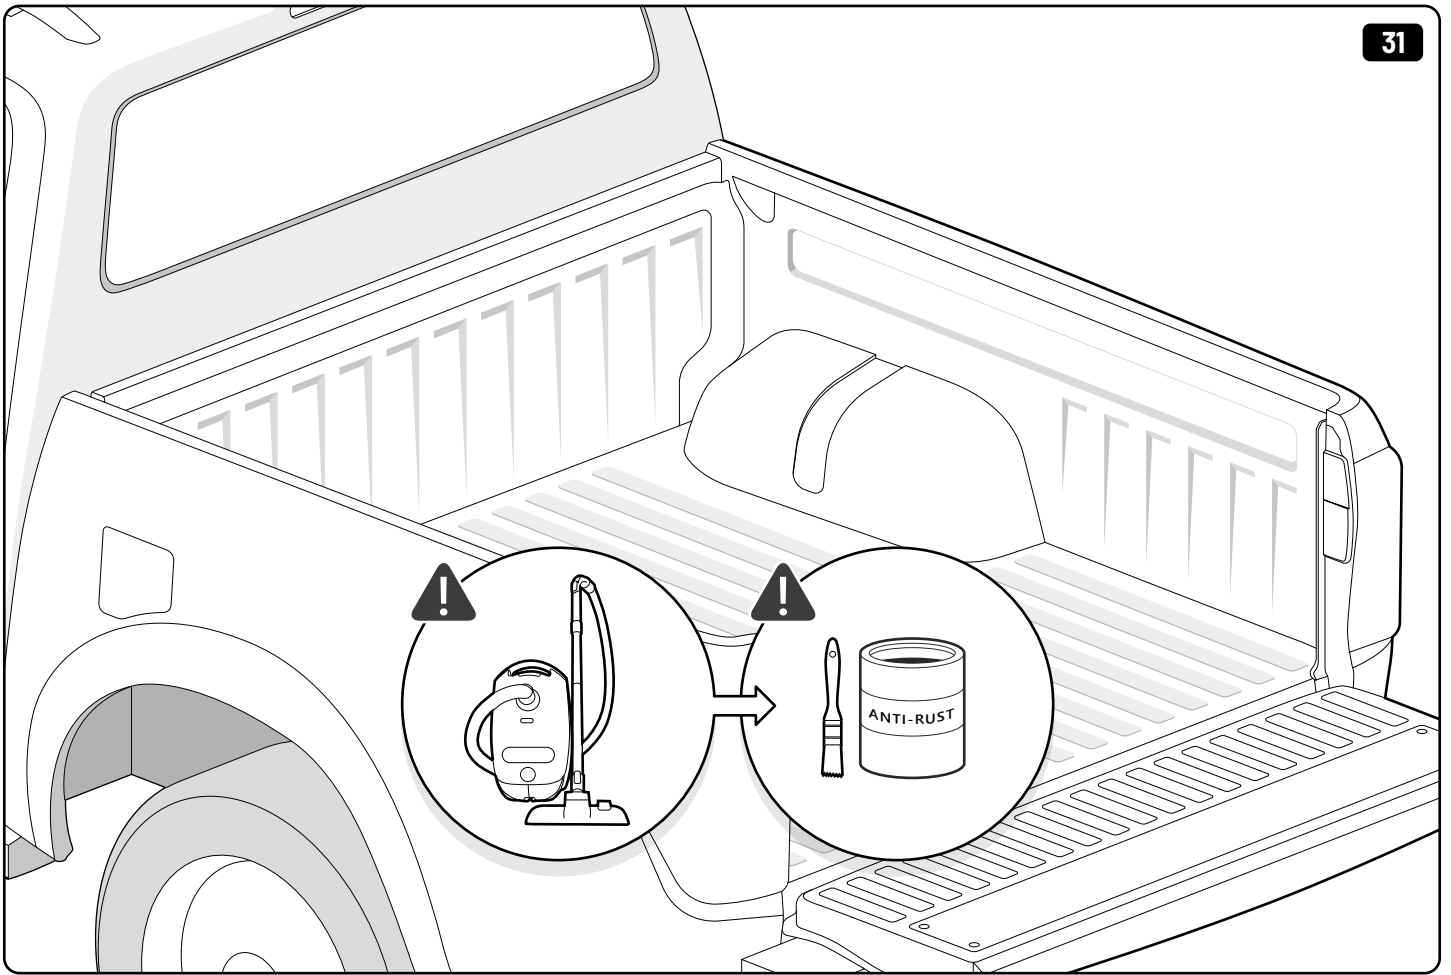

11

12

Customer Service 03 9791 9303 (08:00 - 16:00 CET)  
Support info@mountaintop.com.au  
Website www.mountaintop.com.au  
Address Dandenong South, Victoria 3175, Australia

Part number (s)	Model / Year	Cab type (s)	Installation time	Weight
MTS F010 A02	Ford Ranger / 2022 →	Double Cab	1 hour (s)	33 kg
MTS F011 A02	Ford Ranger / 2022 →	Rap Cab	1 hour (s)	38 kg
VN1WZ 99113C37 A (AMN1WJ 113C37 AA)	Ford Ranger/ 2022 ->	Double Cab	1 hour (s)	33 kg
VN1WZ 99113C37 B (AMN1WJ 113C37 BA)	Ford Ranger/ 2022 ->	Rap Cab	1 hour (s)	38 kg