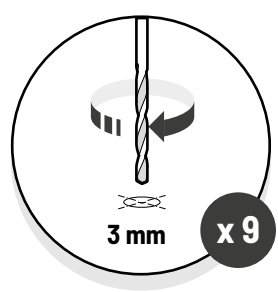

# Tools and materials needed

1-25 Nm

13 mm  
6 mm

5 mm  
Ø 3 mm  
Ø 8 mm

Rust protection  
Rostschutzmittel  
Anti-rouille  
Anti roest

Ø 50 mm

1

2

11

12

Customer Service 03 9791 9303 (08:00 - 16:00 CET)  
Support info@mountaintop.com.au  
Website www.mountaintop.com.au  
Address Dandenong South, Victoria 3175, Australia

Part number (s)	Model / Year	Cab type (s)	Installation time	Weight
MTS F010 A02	Ford Ranger / 2022 →	Double Cab	1 hour (s)	33 kg
MTS F011 A02	Ford Ranger / 2022 →	Rap Cab	1 hour (s)	38 kg
VN1WZ 99113C37 A (AMN1WJ 113C37 AA)	Ford Ranger/ 2022 ->	Double Cab	1 hour (s)	33 kg
VN1WZ 99113C37 B (AMN1WJ 113C37 BA)	Ford Ranger/ 2022 ->	Rap Cab	1 hour (s)	38 kg