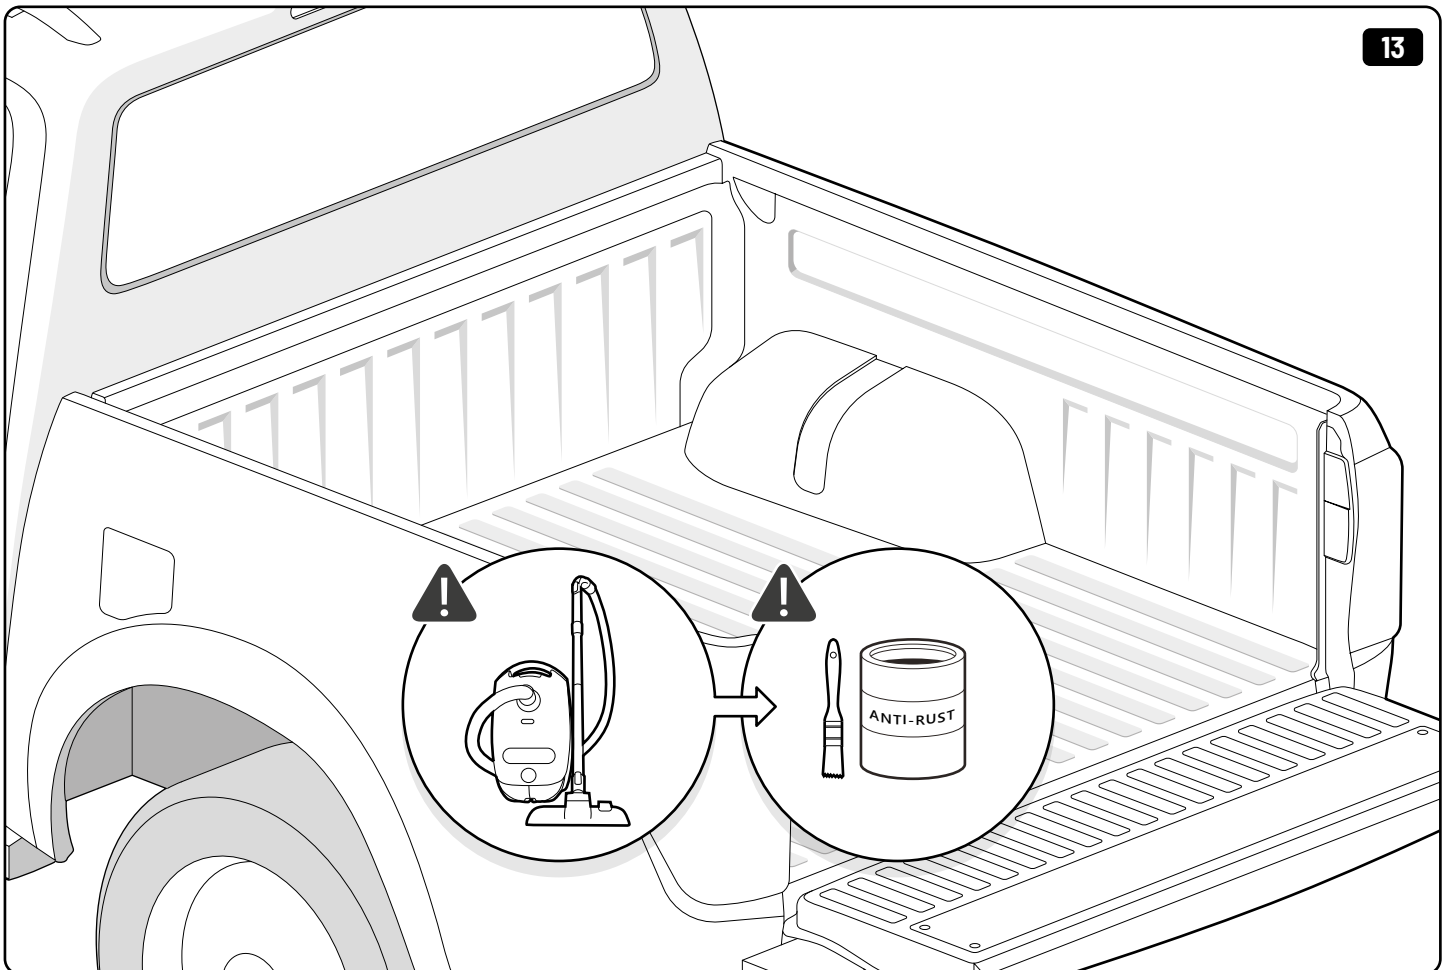

11

12

Customer Service 03 9791 9303 (08:00 - 16:00 CET)  
Support info@mountaintop.com.au  
Website www.mountaintop.com.au  
Address Dandenong South, Victoria 3175, Australia

Part number (s)	Model / Year	Cab type (s)	Installation time	Weight
MTS F010 A02	Ford Ranger / 2022 →	Double Cab	1 hour (s)	33 kg
MTS F011 A02	Ford Ranger / 2022 →	Rap Cab	1 hour (s)	38 kg
VN1WZ 99113C37 A (AMN1WJ 113C37 AA)	Ford Ranger/ 2022 ->	Double Cab	1 hour (s)	33 kg
VN1WZ 99113C37 B (AMN1WJ 113C37 BA)	Ford Ranger/ 2022 ->	Rap Cab	1 hour (s)	38 kg