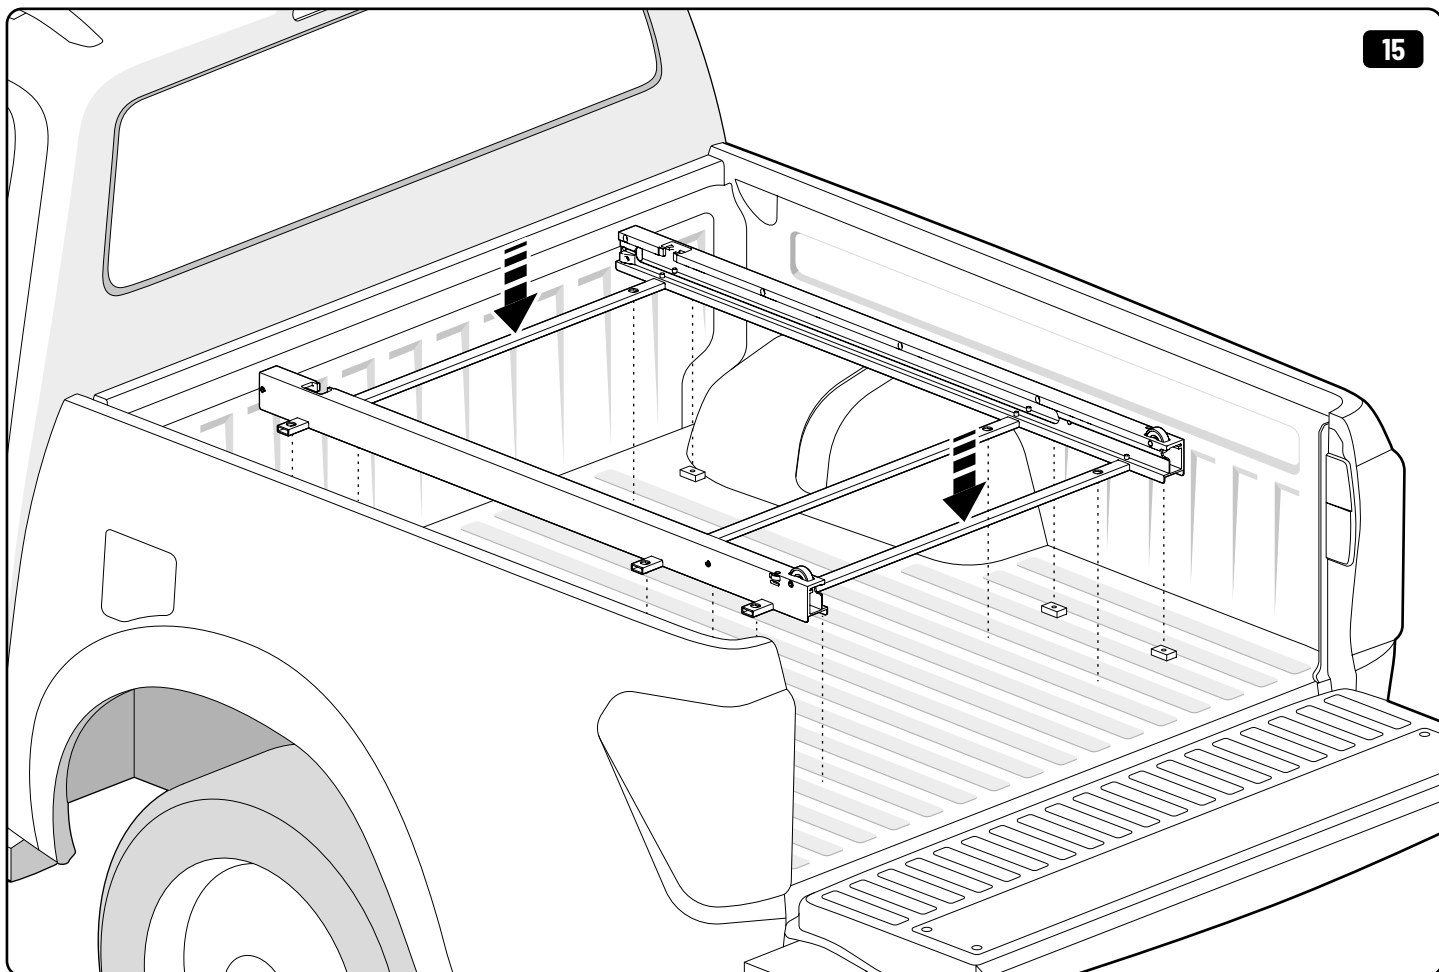

11

12

Customer Service 03 9791 9303 (08:00 - 16:00 CET)  
Support info@mountaintop.com.au  
Website www.mountaintop.com.au  
Address Dandenong South, Victoria 3175, Australia

Part number (s)	Model / Year	Cab type (s)	Installation time	Weight
MTS F010 A02	Ford Ranger / 2022 →	Double Cab	1 hour (s)	33 kg
MTS F011 A02	Ford Ranger / 2022 →	Rap Cab	1 hour (s)	38 kg
VN1WZ 99113C37 A (AMN1WJ 113C37 AA)	Ford Ranger/ 2022 ->	Double Cab	1 hour (s)	33 kg
VN1WZ 99113C37 B (AMN1WJ 113C37 BA)	Ford Ranger/ 2022 ->	Rap Cab	1 hour (s)	38 kg