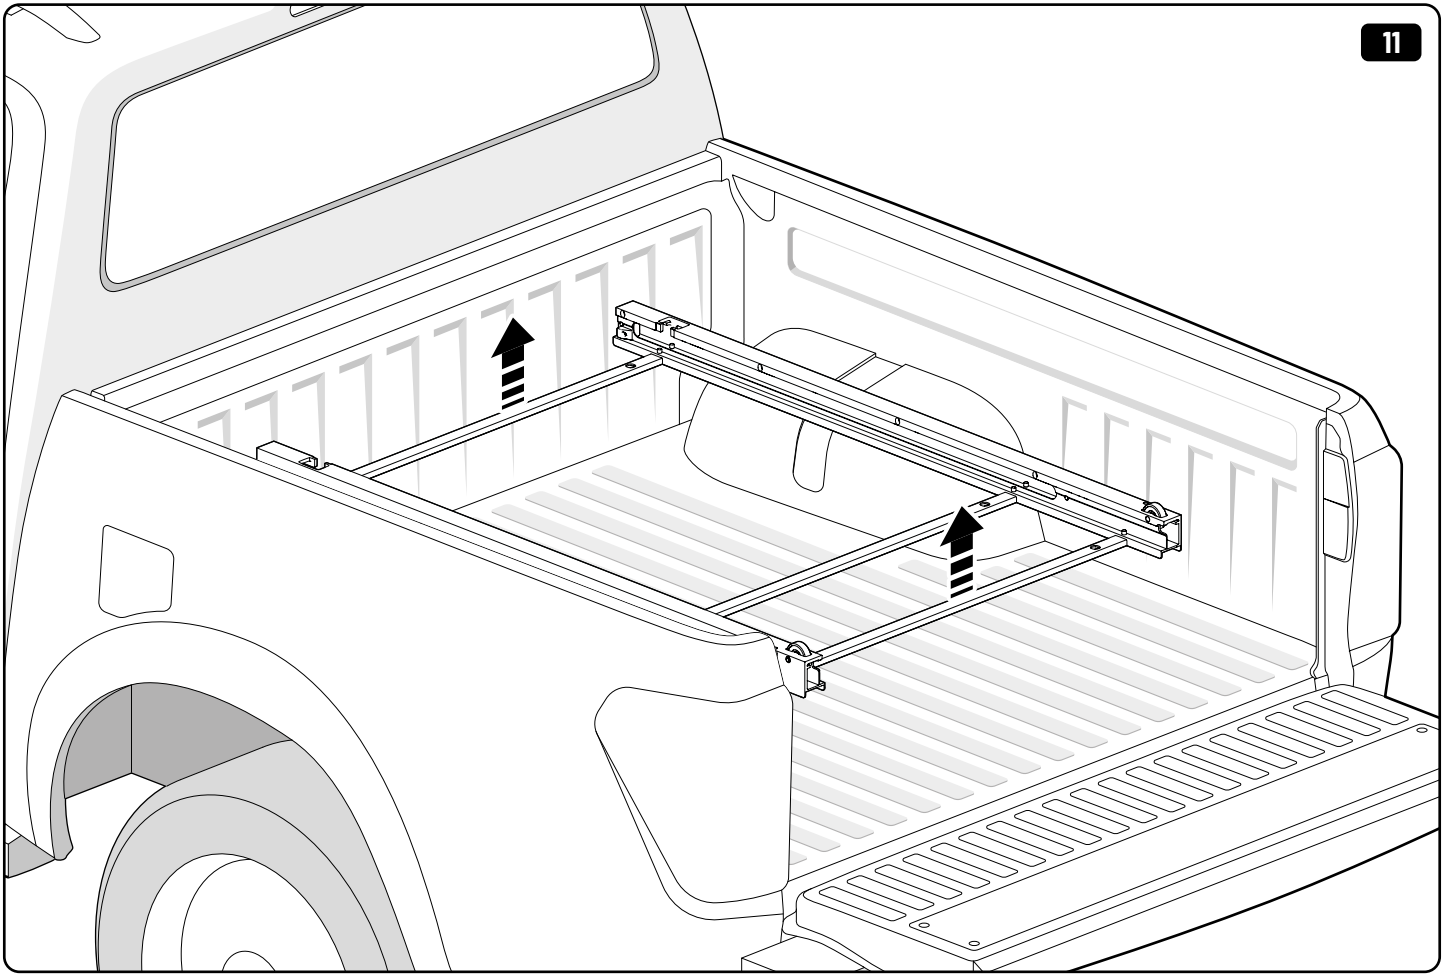

11

12

Customer Service 03 9791 9303 (08:00 - 16:00 CET)  
Support info@mountaintop.com.au  
Website www.mountaintop.com.au  
Address Dandenong South, Victoria 3175, Australia

Part number (s)	Model / Year	Cab type (s)	Installation time	Weight
MTS F010 A02	Ford Ranger / 2022 →	Double Cab	1 hour (s)	33 kg
MTS F011 A02	Ford Ranger / 2022 →	Rap Cab	1 hour (s)	38 kg
VN1WZ 99113C37 A (AMN1WJ 113C37 AA)	Ford Ranger/ 2022 ->	Double Cab	1 hour (s)	33 kg
VN1WZ 99113C37 B (AMN1WJ 113C37 BA)	Ford Ranger/ 2022 ->	Rap Cab	1 hour (s)	38 kg