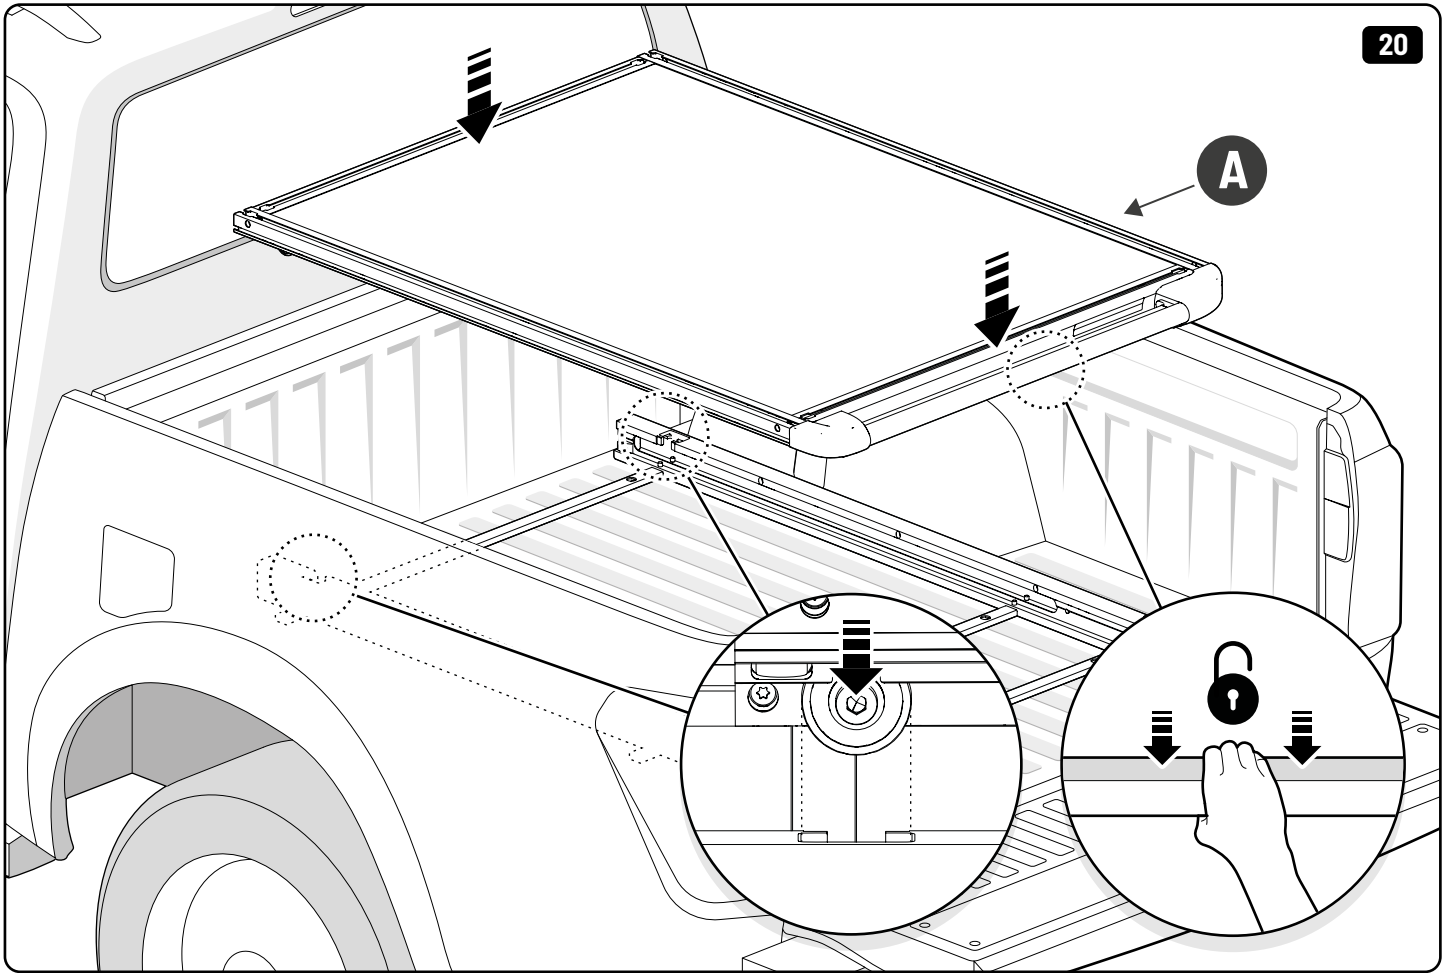

11

12

Customer Service 03 9791 9303 (08:00 - 16:00 CET)  
Support info@mountaintop.com.au  
Website www.mountaintop.com.au  
Address Dandenong South, Victoria 3175, Australia

Part number (s)	Model / Year	Cab type (s)	Installation time	Weight
MTS F010 A02	Ford Ranger / 2022 →	Double Cab	1 hour (s)	33 kg
MTS F011 A02	Ford Ranger / 2022 →	Rap Cab	1 hour (s)	38 kg
VN1WZ 99113C37 A (AMN1WJ 113C37 AA)	Ford Ranger/ 2022 ->	Double Cab	1 hour (s)	33 kg
VN1WZ 99113C37 B (AMN1WJ 113C37 BA)	Ford Ranger/ 2022 ->	Rap Cab	1 hour (s)	38 kg