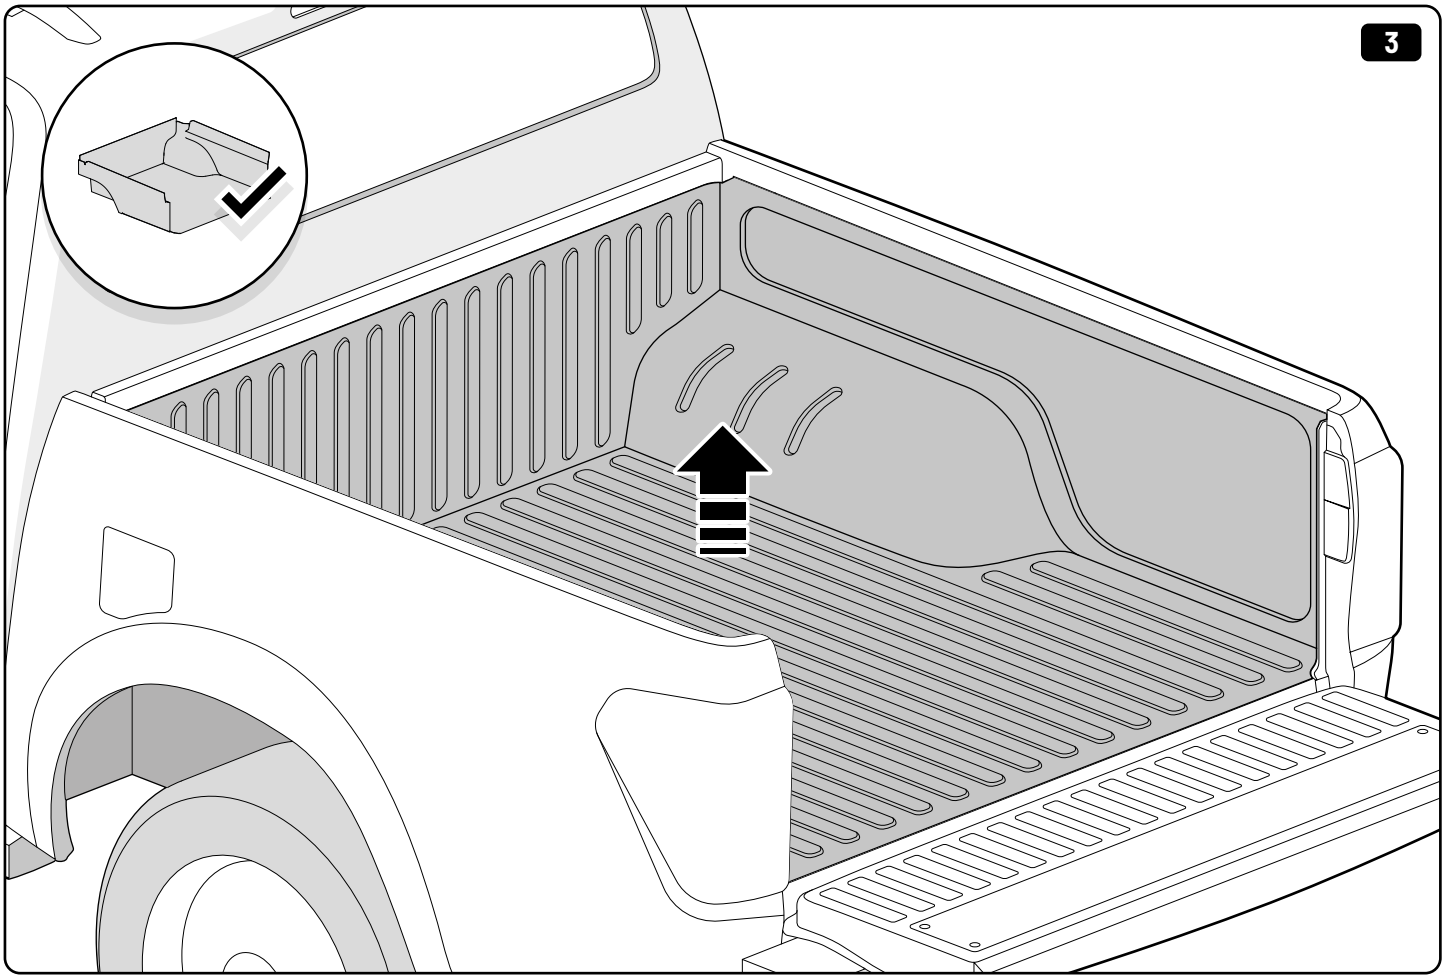

11

12

Customer Service 03 9791 9303 (08:00 - 16:00 CET)  
Support info@mountaintop.com.au  
Website www.mountaintop.com.au  
Address Dandenong South, Victoria 3175, Australia

Part number (s)	Model / Year	Cab type (s)	Installation time	Weight
MTS F010 A02	Ford Ranger / 2022 →	Double Cab	1 hour (s)	33 kg
MTS F011 A02	Ford Ranger / 2022 →	Rap Cab	1 hour (s)	38 kg
VN1WZ 99113C37 A (AMN1WJ 113C37 AA)	Ford Ranger/ 2022 ->	Double Cab	1 hour (s)	33 kg
VN1WZ 99113C37 B (AMN1WJ 113C37 BA)	Ford Ranger/ 2022 ->	Rap Cab	1 hour (s)	38 kg