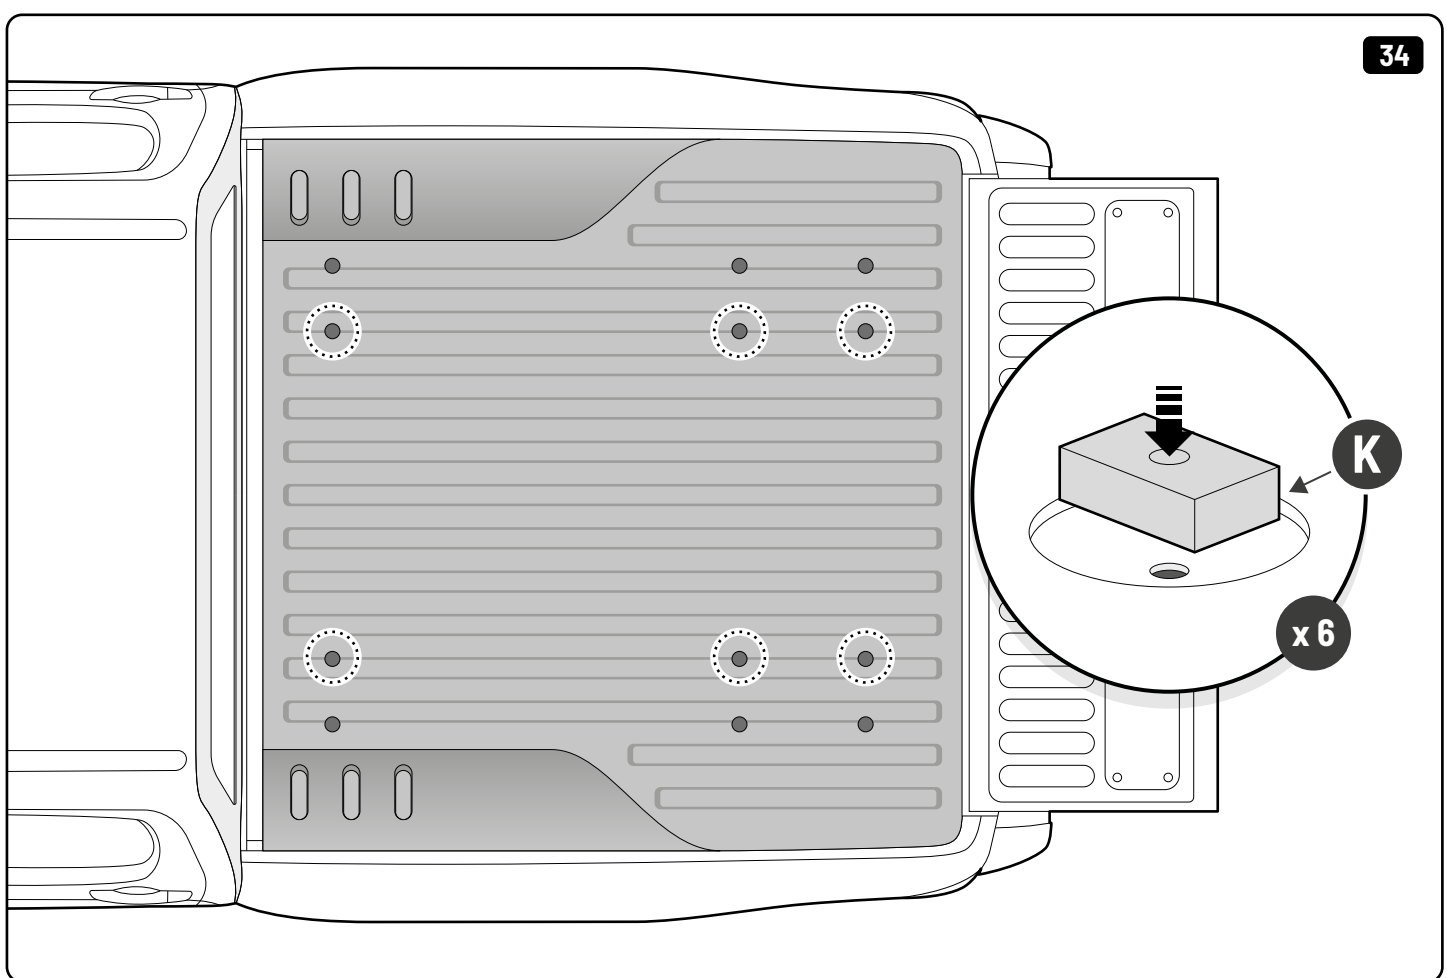

11

12

Customer Service 03 9791 9303 (08:00 - 16:00 CET)  
Support info@mountaintop.com.au  
Website www.mountaintop.com.au  
Address Dandenong South, Victoria 3175, Australia

Part number (s)	Model / Year	Cab type (s)	Installation time	Weight
MTS F010 A02	Ford Ranger / 2022 →	Double Cab	1 hour (s)	33 kg
MTS F011 A02	Ford Ranger / 2022 →	Rap Cab	1 hour (s)	38 kg
VN1WZ 99113C37 A (AMN1WJ 113C37 AA)	Ford Ranger/ 2022 ->	Double Cab	1 hour (s)	33 kg
VN1WZ 99113C37 B (AMN1WJ 113C37 BA)	Ford Ranger/ 2022 ->	Rap Cab	1 hour (s)	38 kg