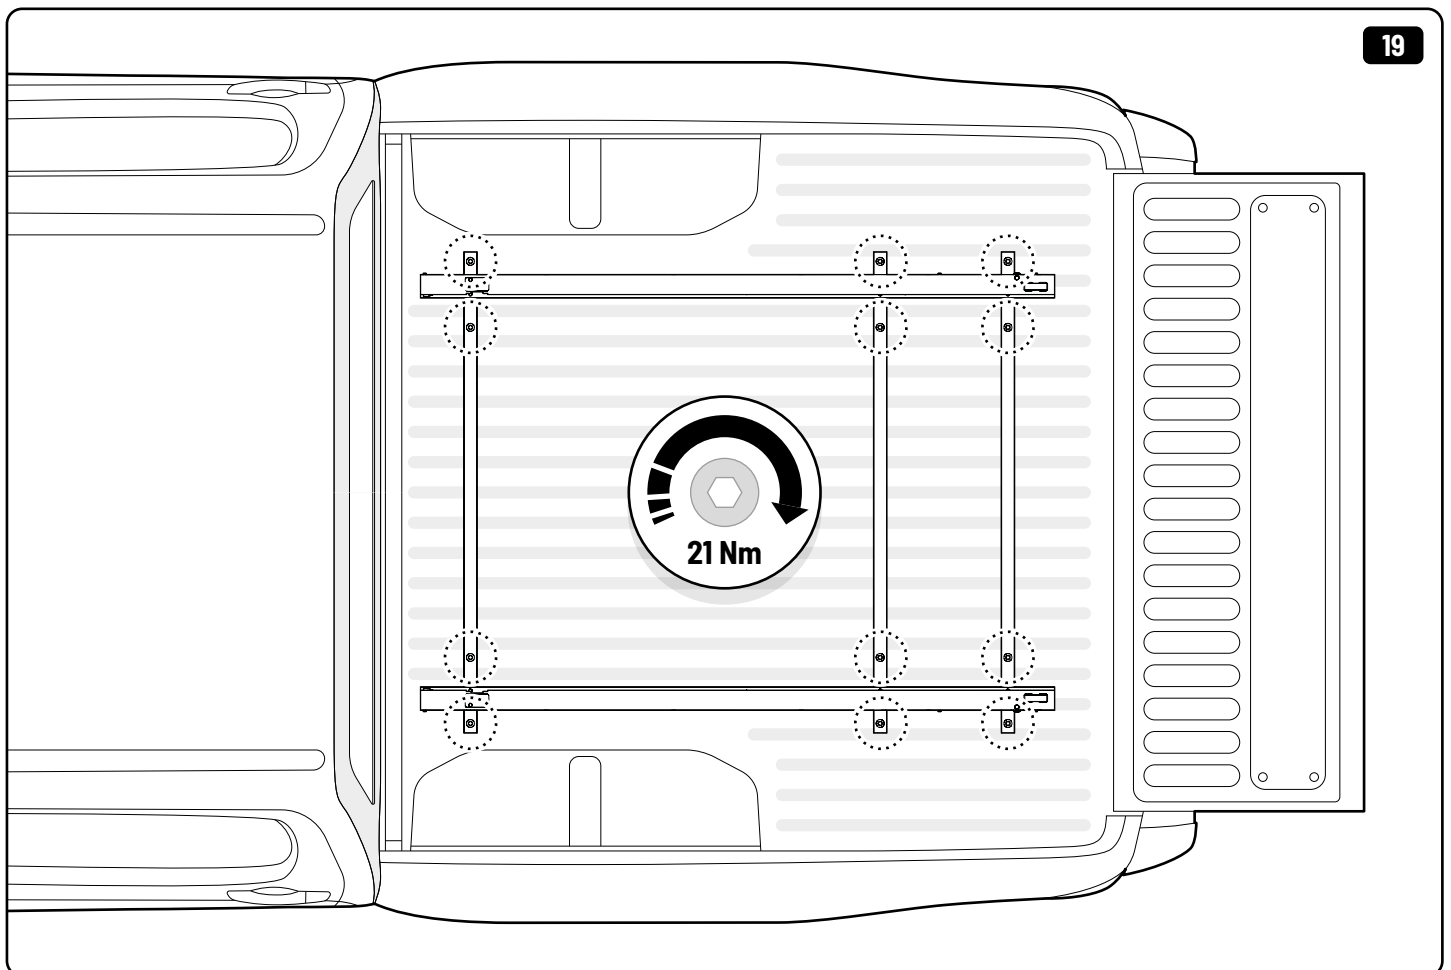

11

12

Customer Service 03 9791 9303 (08:00 - 16:00 CET)  
Support info@mountaintop.com.au  
Website www.mountaintop.com.au  
Address Dandenong South, Victoria 3175, Australia

Part number (s)	Model / Year	Cab type (s)	Installation time	Weight
MTS F010 A02	Ford Ranger / 2022 →	Double Cab	1 hour (s)	33 kg
MTS F011 A02	Ford Ranger / 2022 →	Rap Cab	1 hour (s)	38 kg
VN1WZ 99113C37 A (AMN1WJ 113C37 AA)	Ford Ranger/ 2022 ->	Double Cab	1 hour (s)	33 kg
VN1WZ 99113C37 B (AMN1WJ 113C37 BA)	Ford Ranger/ 2022 ->	Rap Cab	1 hour (s)	38 kg