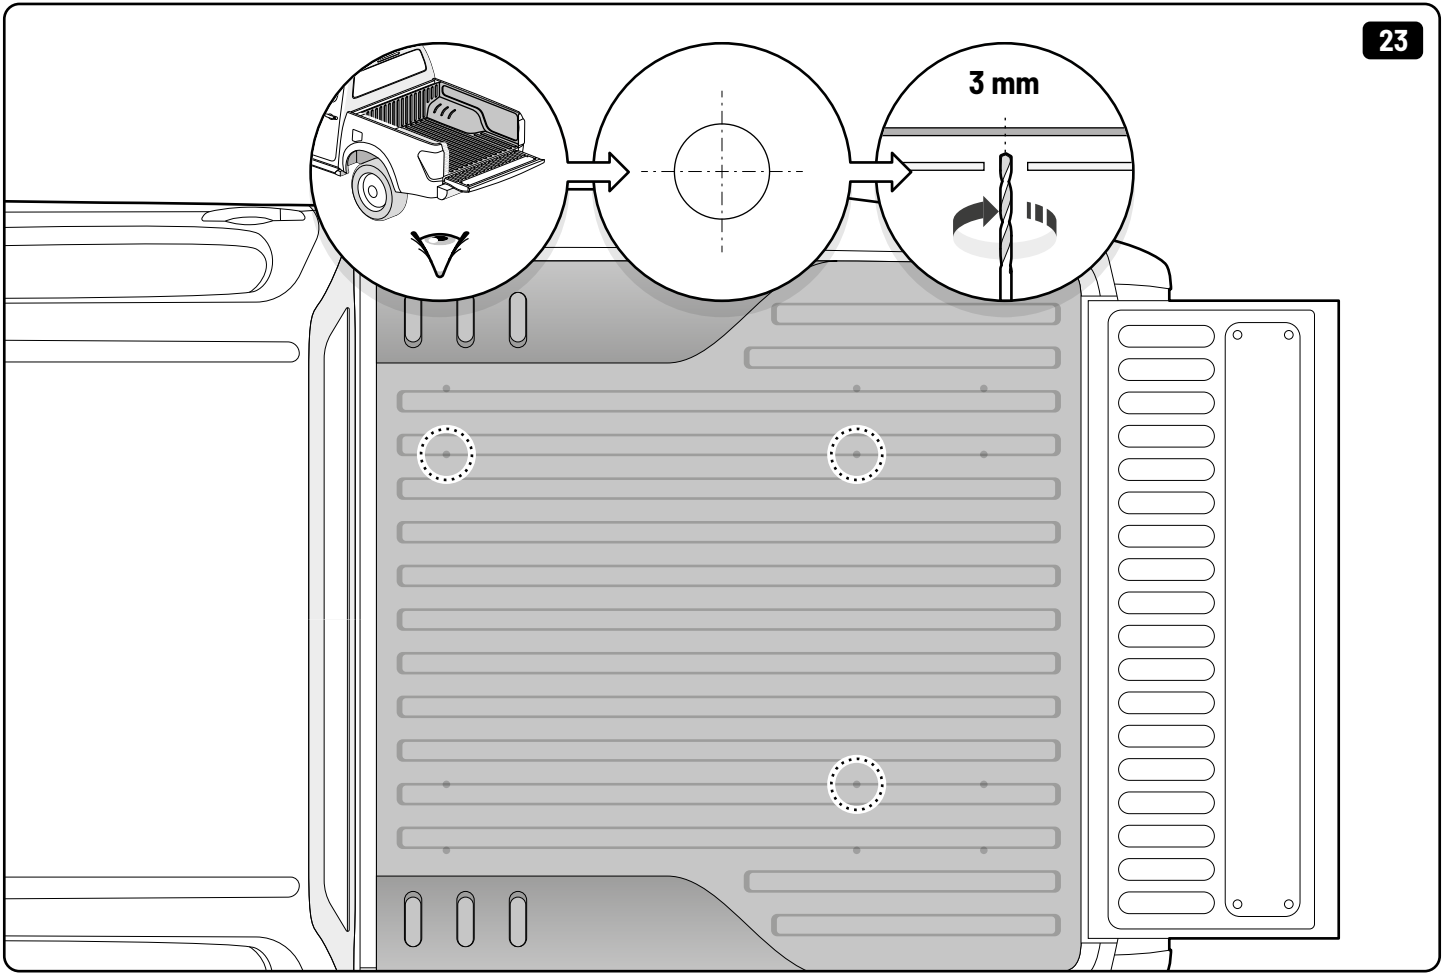

11

12

Customer Service 03 9791 9303 (08:00 - 16:00 CET)  
Support info@mountaintop.com.au  
Website www.mountaintop.com.au  
Address Dandenong South, Victoria 3175, Australia

Part number (s)	Model / Year	Cab type (s)	Installation time	Weight
MTS F010 A02	Ford Ranger / 2022 →	Double Cab	1 hour (s)	33 kg
MTS F011 A02	Ford Ranger / 2022 →	Rap Cab	1 hour (s)	38 kg
VN1WZ 99113C37 A (AMN1WJ 113C37 AA)	Ford Ranger/ 2022 ->	Double Cab	1 hour (s)	33 kg
VN1WZ 99113C37 B (AMN1WJ 113C37 BA)	Ford Ranger/ 2022 ->	Rap Cab	1 hour (s)	38 kg