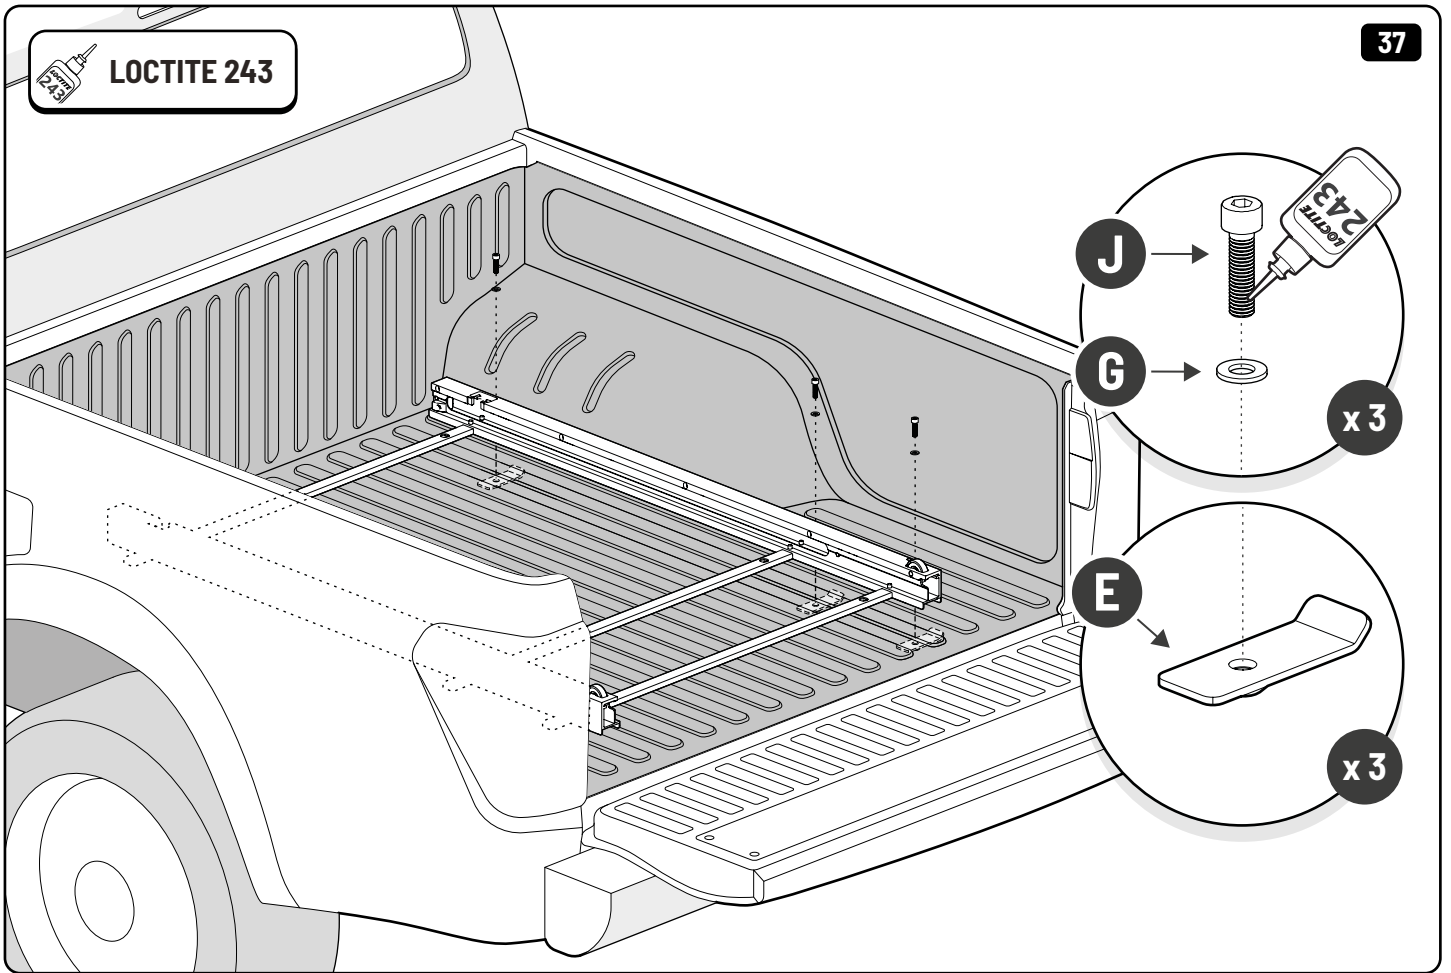

11

12

Customer Service 03 9791 9303 (08:00 - 16:00 CET)  
Support info@mountaintop.com.au  
Website www.mountaintop.com.au  
Address Dandenong South, Victoria 3175, Australia

Part number (s)	Model / Year	Cab type (s)	Installation time	Weight
MTS F010 A02	Ford Ranger / 2022 →	Double Cab	1 hour (s)	33 kg
MTS F011 A02	Ford Ranger / 2022 →	Rap Cab	1 hour (s)	38 kg
VN1WZ 99113C37 A (AMN1WJ 113C37 AA)	Ford Ranger/ 2022 ->	Double Cab	1 hour (s)	33 kg
VN1WZ 99113C37 B (AMN1WJ 113C37 BA)	Ford Ranger/ 2022 ->	Rap Cab	1 hour (s)	38 kg