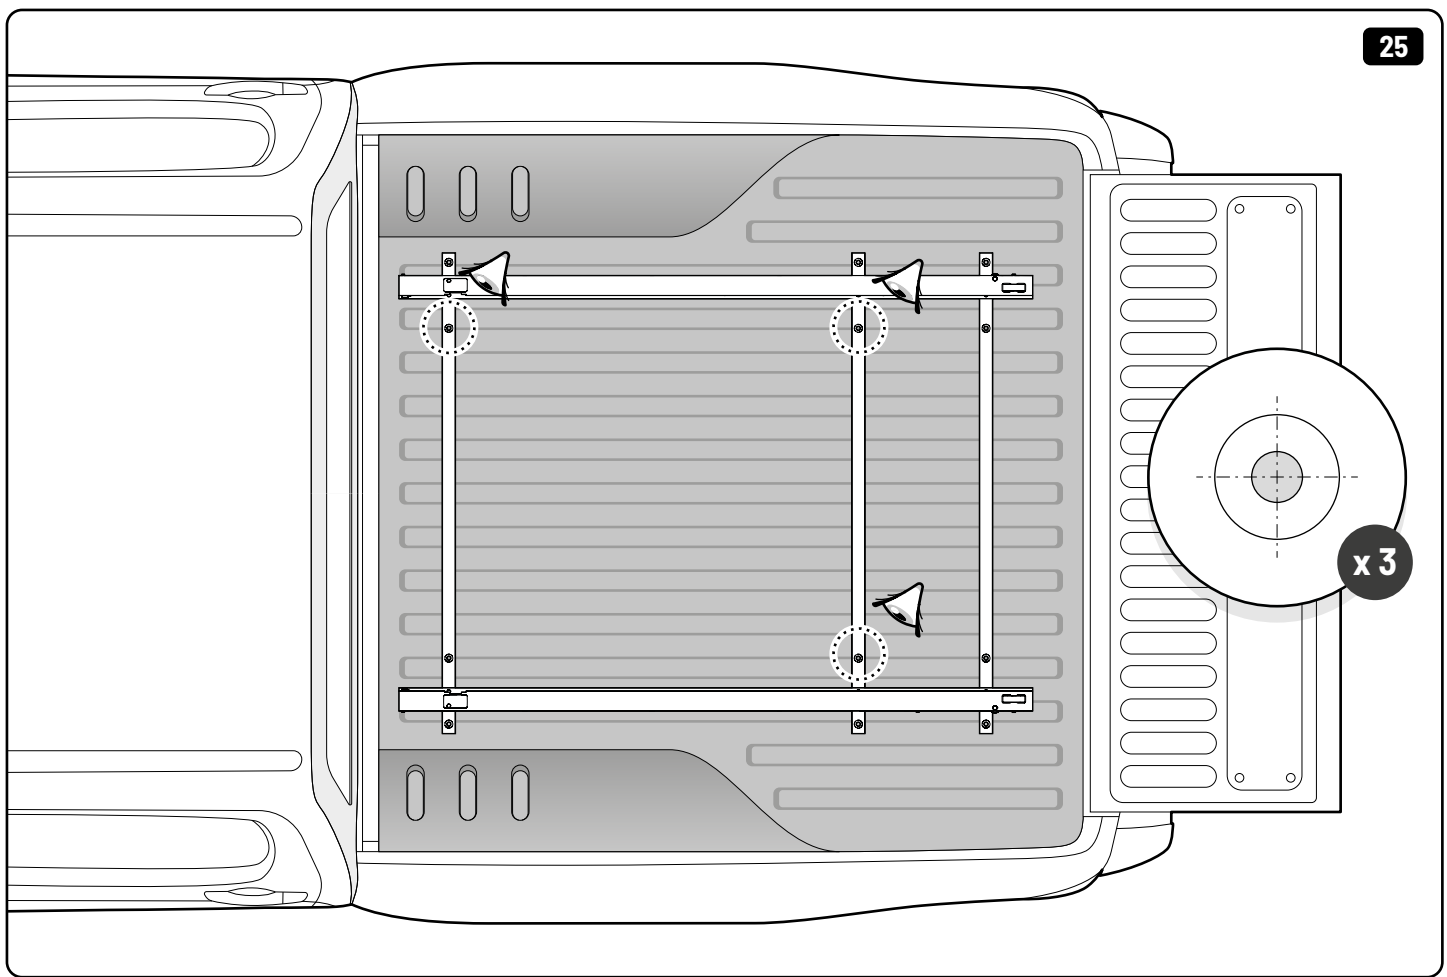

11

12

Customer Service 03 9791 9303 (08:00 - 16:00 CET)  
Support info@mountaintop.com.au  
Website www.mountaintop.com.au  
Address Dandenong South, Victoria 3175, Australia

Part number (s)	Model / Year	Cab type (s)	Installation time	Weight
MTS F010 A02	Ford Ranger / 2022 →	Double Cab	1 hour (s)	33 kg
MTS F011 A02	Ford Ranger / 2022 →	Rap Cab	1 hour (s)	38 kg
VN1WZ 99113C37 A (AMN1WJ 113C37 AA)	Ford Ranger/ 2022 ->	Double Cab	1 hour (s)	33 kg
VN1WZ 99113C37 B (AMN1WJ 113C37 BA)	Ford Ranger/ 2022 ->	Rap Cab	1 hour (s)	38 kg