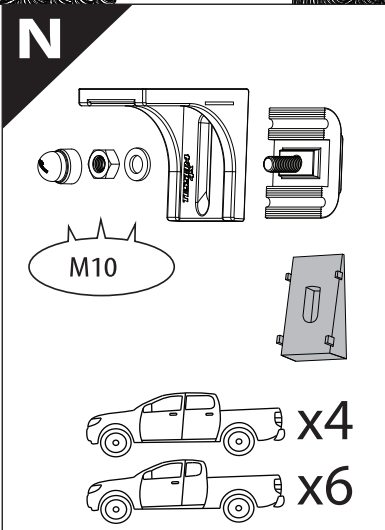

Installation Manual

PART NUMBER(S)	Model Year
TESS-1404 ROLL	ISUZU DMAX 2012+
TESS-1405 ROLL	
Cab(s)	Installation Time / Weight
Double Cab & Space Cab	40-60 minutes / 53-57 kg

Ø 25 mm / Ø 40 mm

+

4 mm

1 - 25 Nm

12, 13, 17 mm

ACETONE

H₂O

ANTI-RUST

INSTALLATION
MANUAL

OWNERS
MANUAL

x1

B