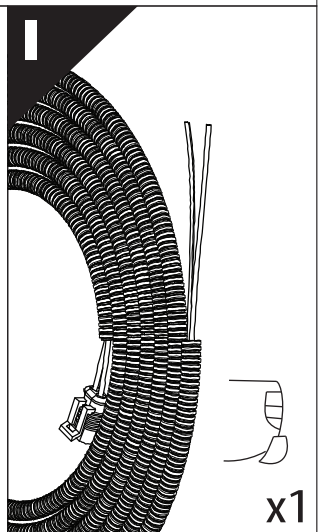

Installation Manual

PART NUMBER(S)	Model Year
TESS-1404 ROLL	ISUZU DMAX 2012+
TESS-1405 ROLL	
Cab(s)	Installation Time / Weight
Double Cab & Space Cab	40-60 minutes / 53-57 kg

Ø 25 mm / Ø 40 mm

+

4 mm

1 - 25 Nm

12, 13, 17 mm

ACETONE

H₂O

ANTI-RUST

INSTALLATION
MANUAL

OWNERS
MANUAL

x1

B