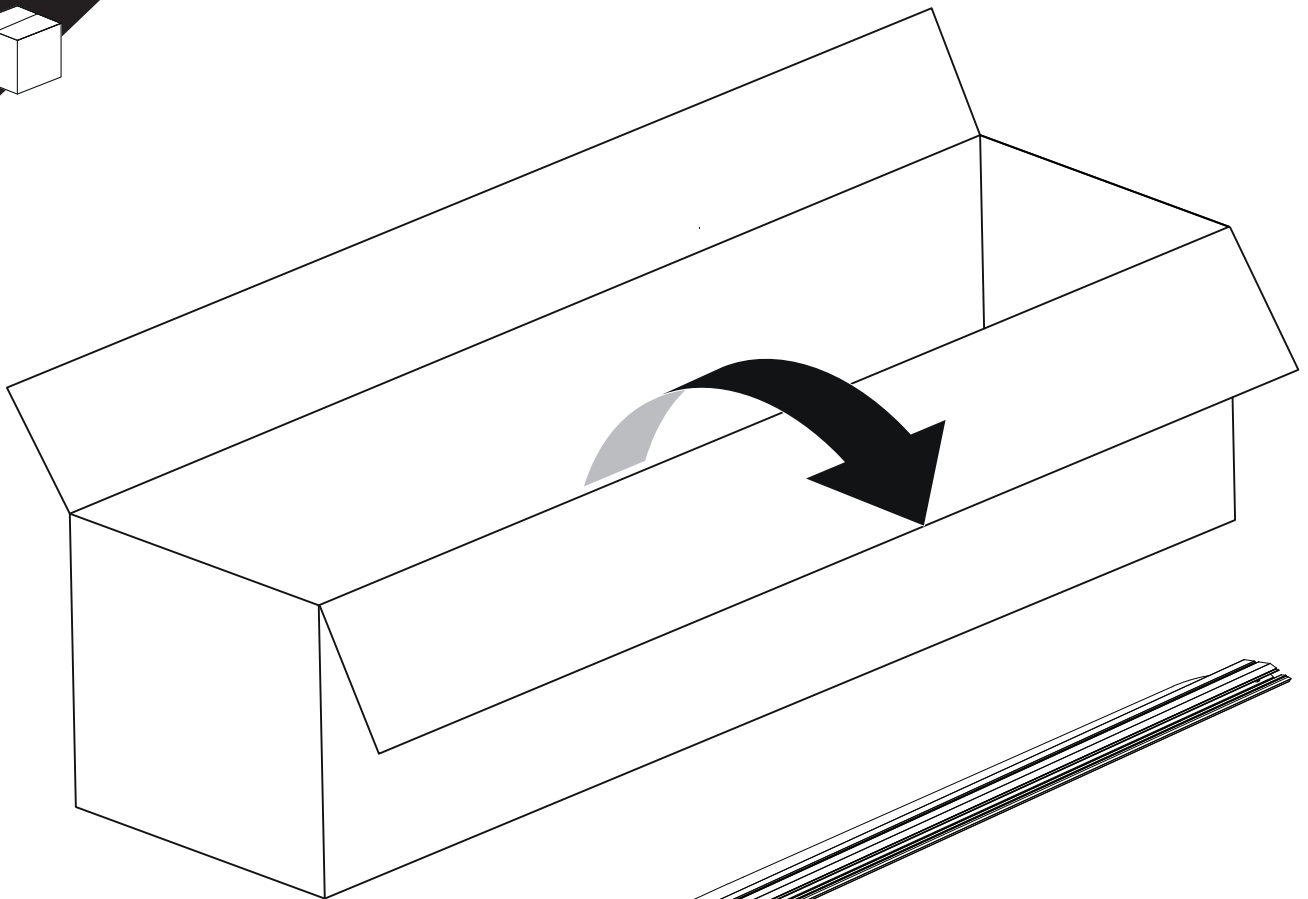

12, 13, 17 mm

ACETONE

H₂O

ANTI-RUST

INSTALLATION
MANUAL

OWNERS
MANUAL

x1

B