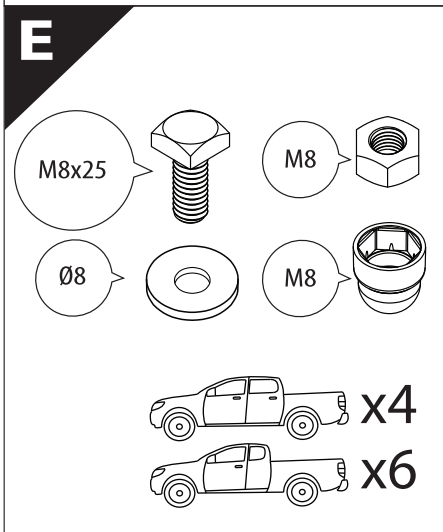

Installation Manual

PART NUMBER(S)	Model Year
TESS-1404 ROLL	ISUZU DMAX 2012+
TESS-1405 ROLL	
Cab(s)	Installation Time / Weight
Double Cab & Space Cab	40-60 minutes / 53-57 kg

Ø 25 mm / Ø 40 mm

+

4 mm

1 - 25 Nm

12, 13, 17 mm

ACETONE

H₂O

ANTI-RUST

INSTALLATION
MANUAL

OWNERS
MANUAL

x1

B