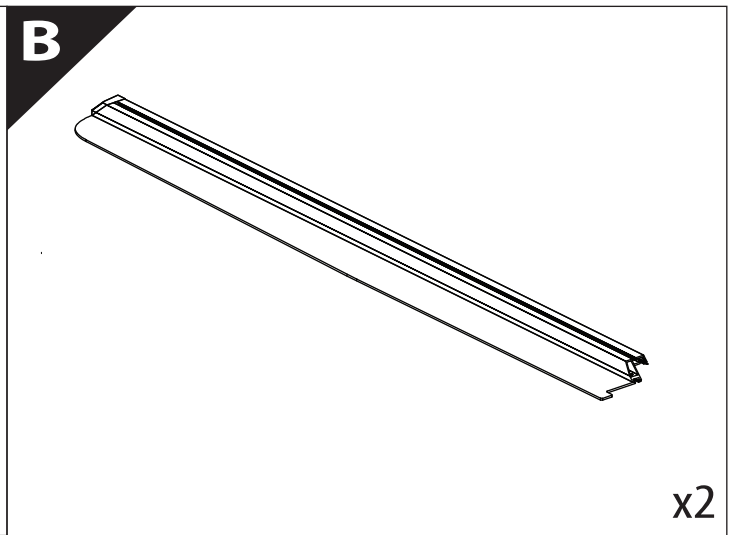

Installation Manual

PART NUMBER(S)	Model Year
TESS-1404 ROLL	ISUZU DMAX 2012+
TESS-1405 ROLL	
Cab(s)	Installation Time / Weight
Double Cab & Space Cab	40-60 minutes / 53-57 kg

Ø 25 mm / Ø 40 mm

+

4 mm

1 - 25 Nm

12, 13, 17 mm

ACETONE

H₂O

ANTI-RUST

INSTALLATION
MANUAL

OWNERS
MANUAL

x1

B