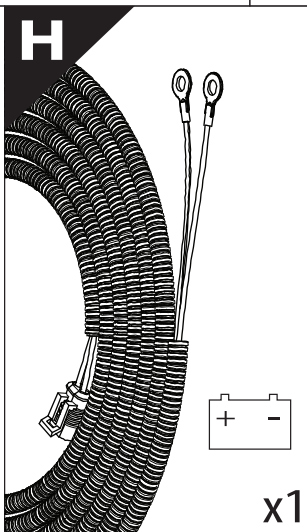

Installation Manual

PART NUMBER(S)	Model Year
TESS-1404 ROLL	ISUZU DMAX 2012+
TESS-1405 ROLL	
Cab(s)	Installation Time / Weight
Double Cab & Space Cab	40-60 minutes / 53-57 kg

Ø 25 mm / Ø 40 mm

+

4 mm

1 - 25 Nm

12, 13, 17 mm

ACETONE

H₂O

ANTI-RUST

INSTALLATION
MANUAL

OWNERS
MANUAL

x1

B