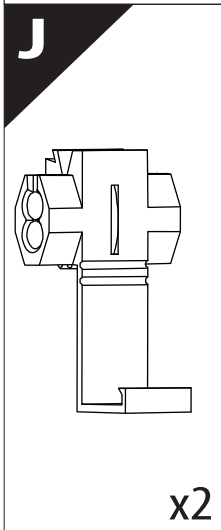

Installation Manual

PART NUMBER(S)	Model Year
TESS-1404 ROLL	ISUZU DMAX 2012+
TESS-1405 ROLL	
Cab(s)	Installation Time / Weight
Double Cab & Space Cab	40-60 minutes / 53-57 kg

Ø 25 mm / Ø 40 mm

+

4 mm

1 - 25 Nm

12, 13, 17 mm

ACETONE

H₂O

ANTI-RUST

INSTALLATION
MANUAL

OWNERS
MANUAL

x1

B