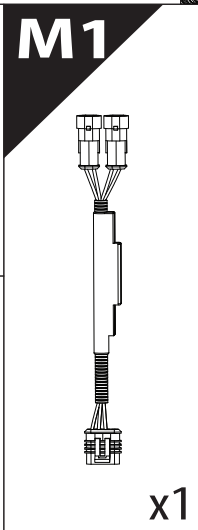

Installation Manual

PART NUMBER(S)	Model Year
TESS-1404 ROLL	ISUZU DMAX 2012+
TESS-1405 ROLL	
Cab(s)	Installation Time / Weight
Double Cab & Space Cab	40-60 minutes / 53-57 kg

Ø 25 mm / Ø 40 mm

+

4 mm

1 - 25 Nm

12, 13, 17 mm

ACETONE

H₂O

ANTI-RUST

INSTALLATION
MANUAL

OWNERS
MANUAL

x1

B