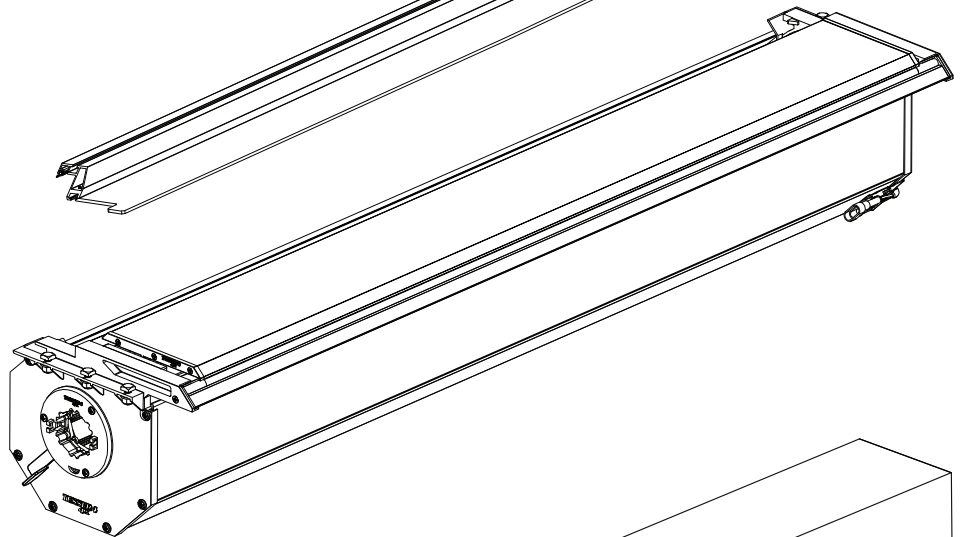

12, 13, 17 mm

ACETONE

H₂O

ANTI-RUST

INSTALLATION
MANUAL

OWNERS
MANUAL

x1

B