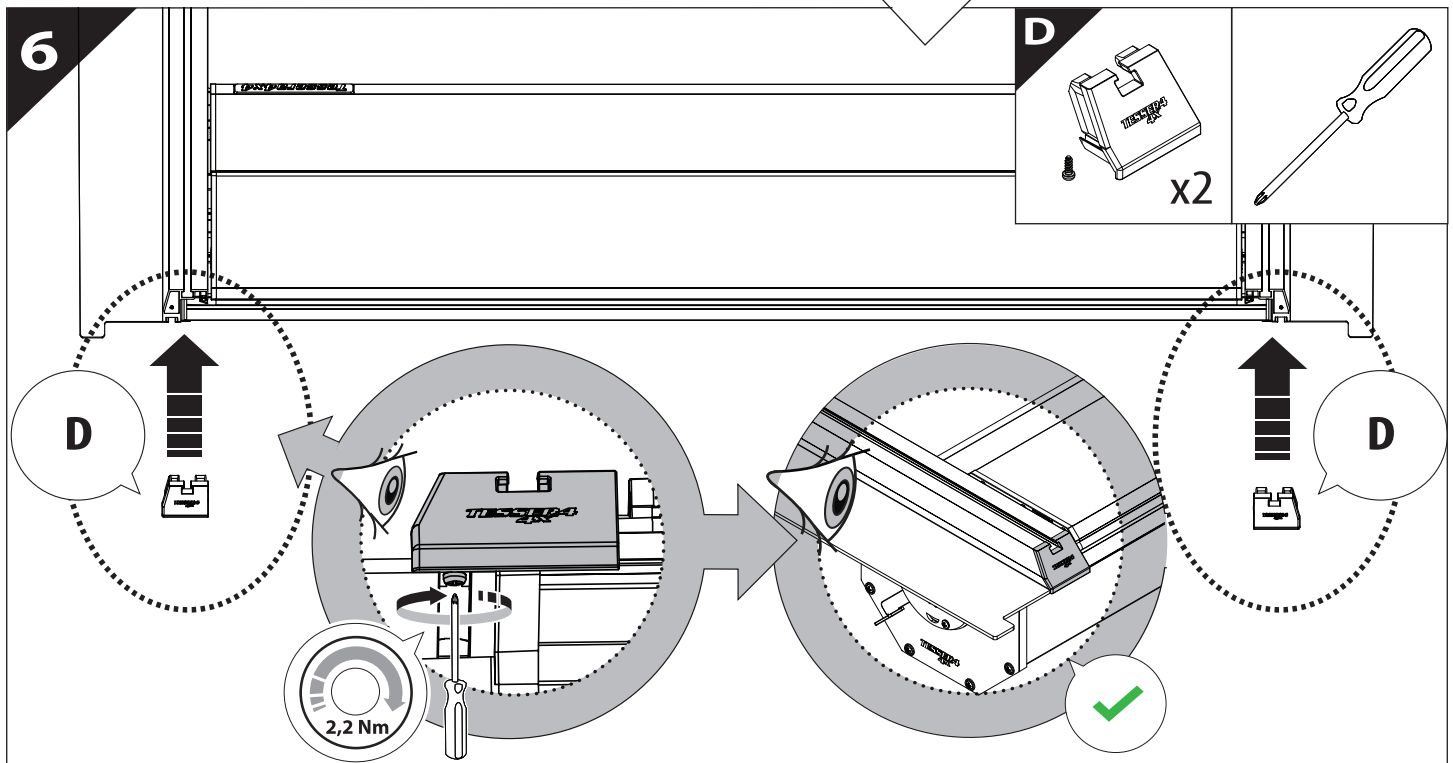

6.1 **CAUTION** Basic Version ✓ & Basic+S-KIT Version ✓