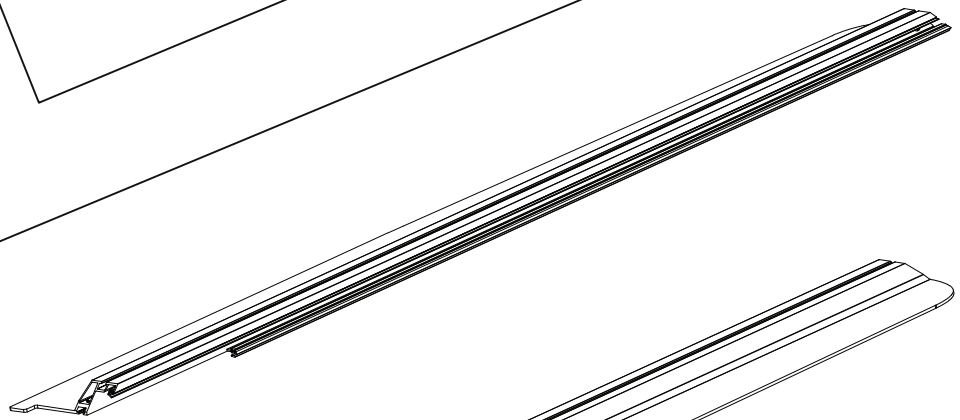

12, 13, 17 mm

ACETONE

H₂O

ANTI-RUST

INSTALLATION
MANUAL

OWNERS
MANUAL

x1

B