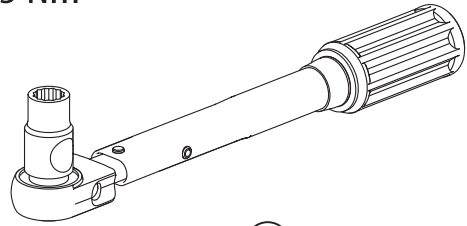

Installation Manual

PART NUMBER(S)	Model Year
TESS-1404 ROLL	ISUZU DMAX 2012+
TESS-1405 ROLL	
Cab(s)	Installation Time / Weight
Double Cab & Space Cab	40-60 minutes / 53-57 kg

Ø 25 mm / Ø 40 mm

+

4 mm

1 - 25 Nm

12, 13, 17 mm

ACETONE

H₂O

ANTI-RUST

INSTALLATION
MANUAL

OWNERS
MANUAL

x1

B