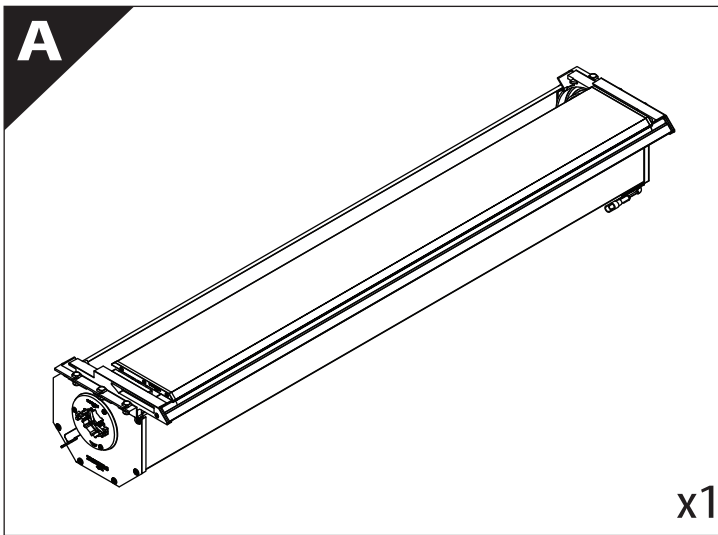

Installation Manual

PART NUMBER(S)	Model Year
TESS-1404 ROLL	ISUZU DMAX 2012+
TESS-1405 ROLL	
Cab(s)	Installation Time / Weight
Double Cab & Space Cab	40-60 minutes / 53-57 kg

Ø 25 mm / Ø 40 mm

+

4 mm

1 - 25 Nm

12, 13, 17 mm

ACETONE

H₂O

ANTI-RUST

INSTALLATION
MANUAL

OWNERS
MANUAL

x1

B