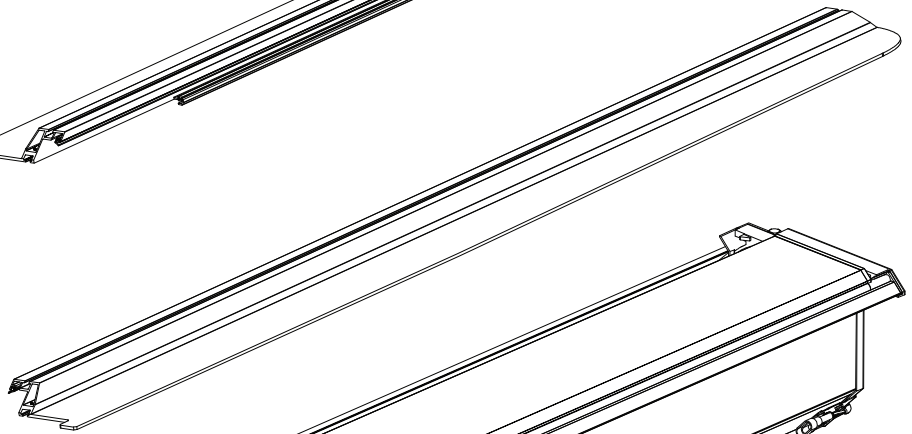

12, 13, 17 mm

ACETONE

H₂O

ANTI-RUST

INSTALLATION
MANUAL

OWNERS
MANUAL

x1

B