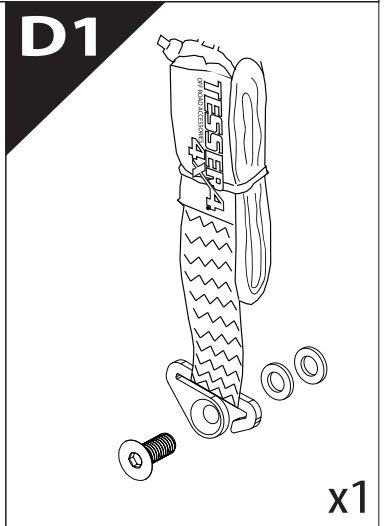

Installation Manual

PART NUMBER(S)	Model Year
TESS-1404 ROLL	ISUZU DMAX 2012+
TESS-1405 ROLL	
Cab(s)	Installation Time / Weight
Double Cab & Space Cab	40-60 minutes / 53-57 kg

Ø 25 mm / Ø 40 mm

+

4 mm

1 - 25 Nm

12, 13, 17 mm

ACETONE

H₂O

ANTI-RUST

INSTALLATION
MANUAL

OWNERS
MANUAL

x1

B