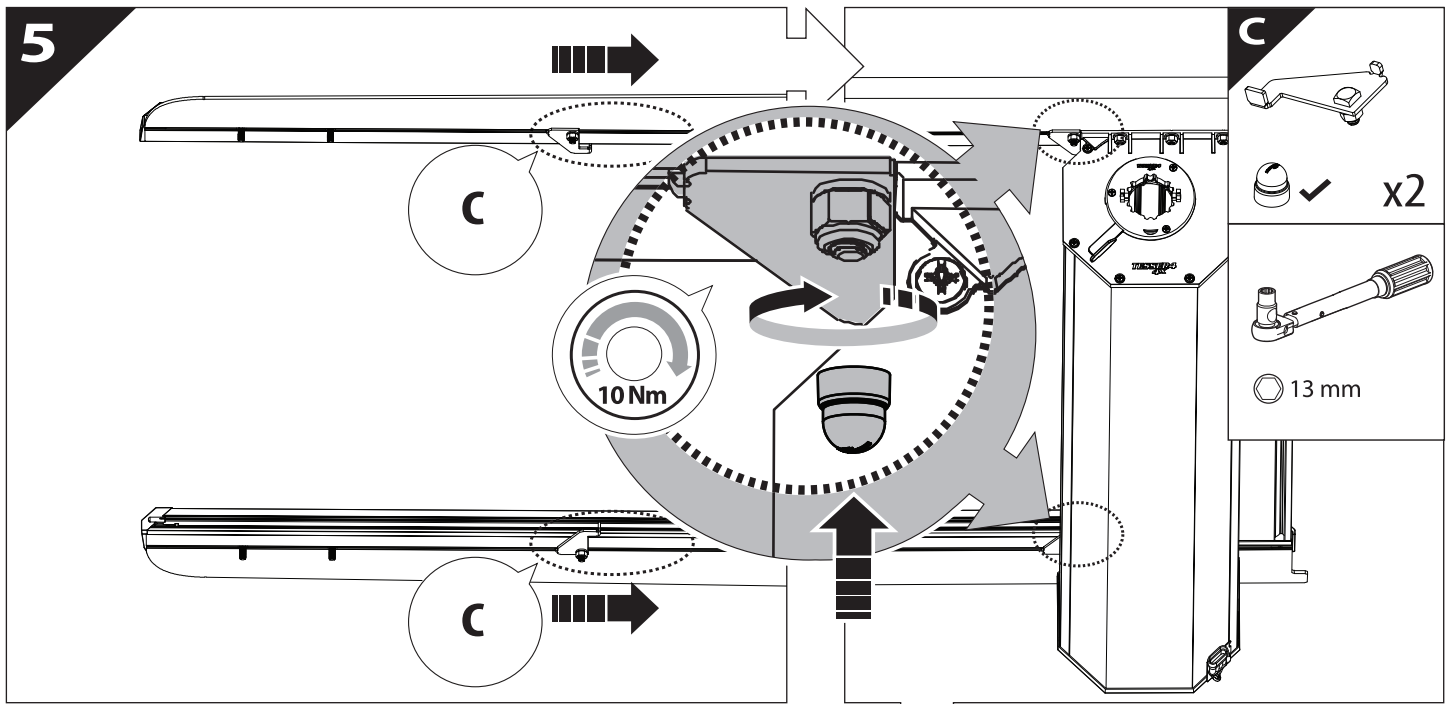

6.1 **CAUTION** Basic Version ✓ & Basic+S-KIT Version ✓