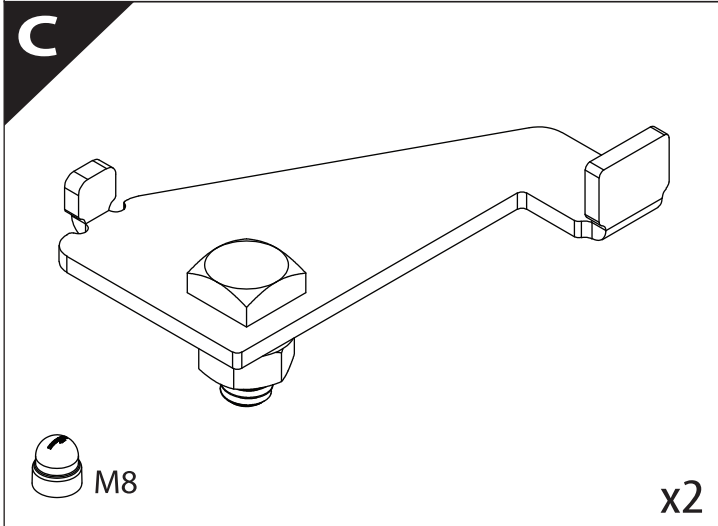

Installation Manual

PART NUMBER(S)	Model Year
TESS-1404 ROLL	ISUZU DMAX 2012+
TESS-1405 ROLL	
Cab(s)	Installation Time / Weight
Double Cab & Space Cab	40-60 minutes / 53-57 kg

Ø 25 mm / Ø 40 mm

+

4 mm

1 - 25 Nm

12, 13, 17 mm

ACETONE

H₂O

ANTI-RUST

INSTALLATION
MANUAL

OWNERS
MANUAL

x1

B