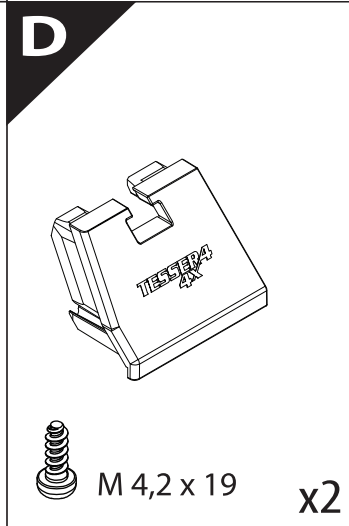

Installation Manual

PART NUMBER(S)	Model Year
TESS-1404 ROLL	ISUZU DMAX 2012+
TESS-1405 ROLL	
Cab(s)	Installation Time / Weight
Double Cab & Space Cab	40-60 minutes / 53-57 kg

Ø 25 mm / Ø 40 mm

+

4 mm

1 - 25 Nm

12, 13, 17 mm

ACETONE

H₂O

ANTI-RUST

INSTALLATION
MANUAL

OWNERS
MANUAL

x1

B