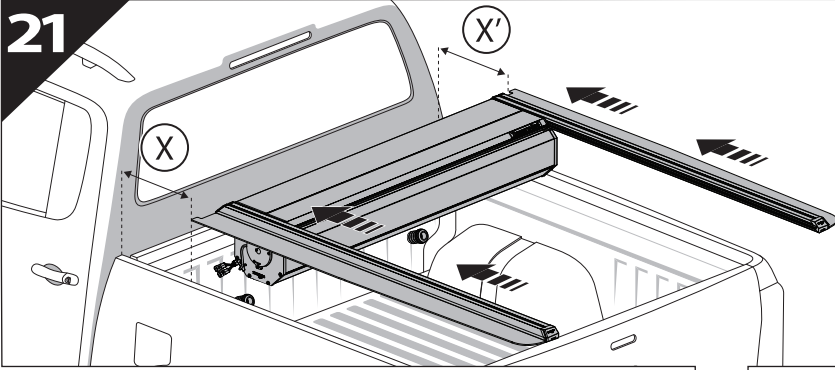

	CAR		TESSERA ROLL+
BEAM	2	↔	
BRAKE	1	↔	

15

H₂O

Sponge

16

17

CAUTION	
Basic+E-KIT Version	
E-KIT MANUAL	
M2 ✓ 	M1 ✗

24