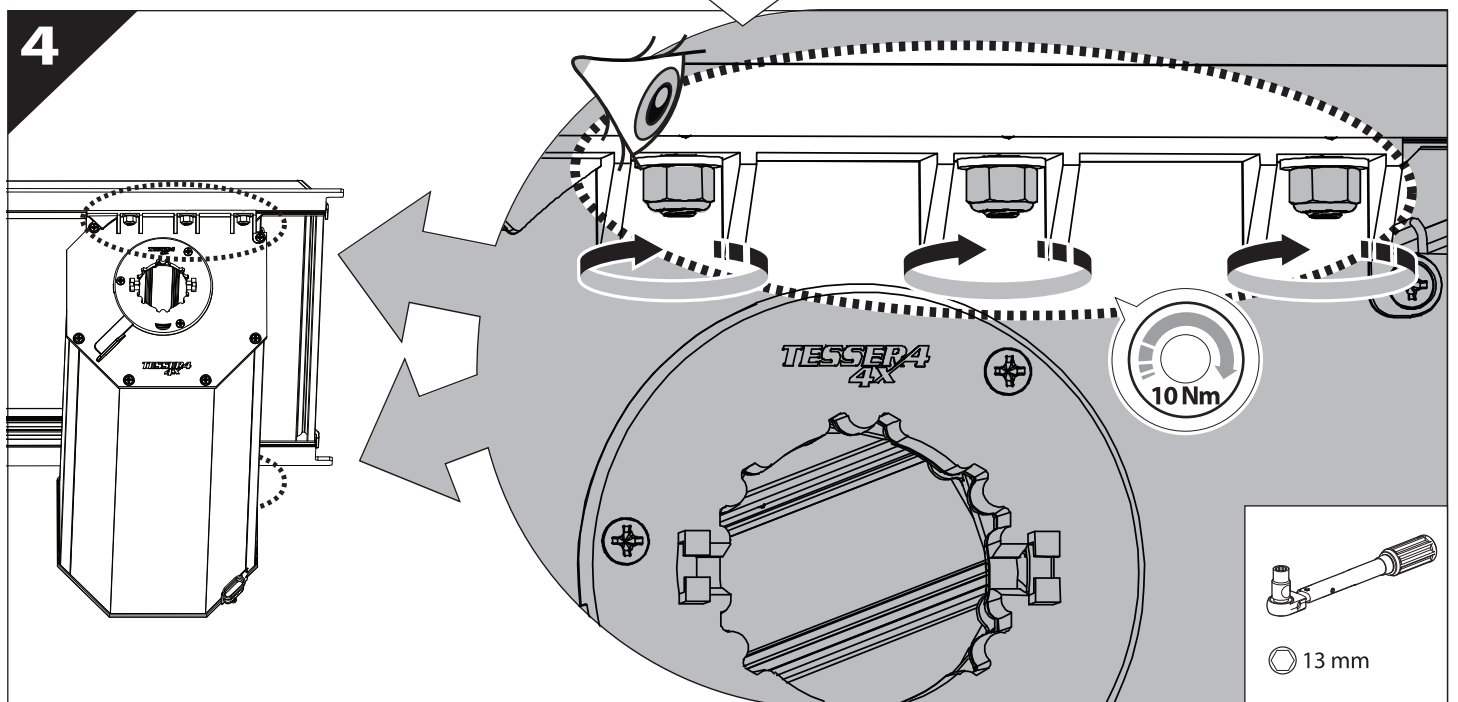

Installation Manual

PART NUMBER(S)	Model Year
TESS 1419 ROLL	Mercedes X-Class 2018+ (no-c-channels)
Cab(s)	Installation Time / Weight
Double Cab	40-60 minutes / 53-57 kg

B

A

KITS

L

3

4