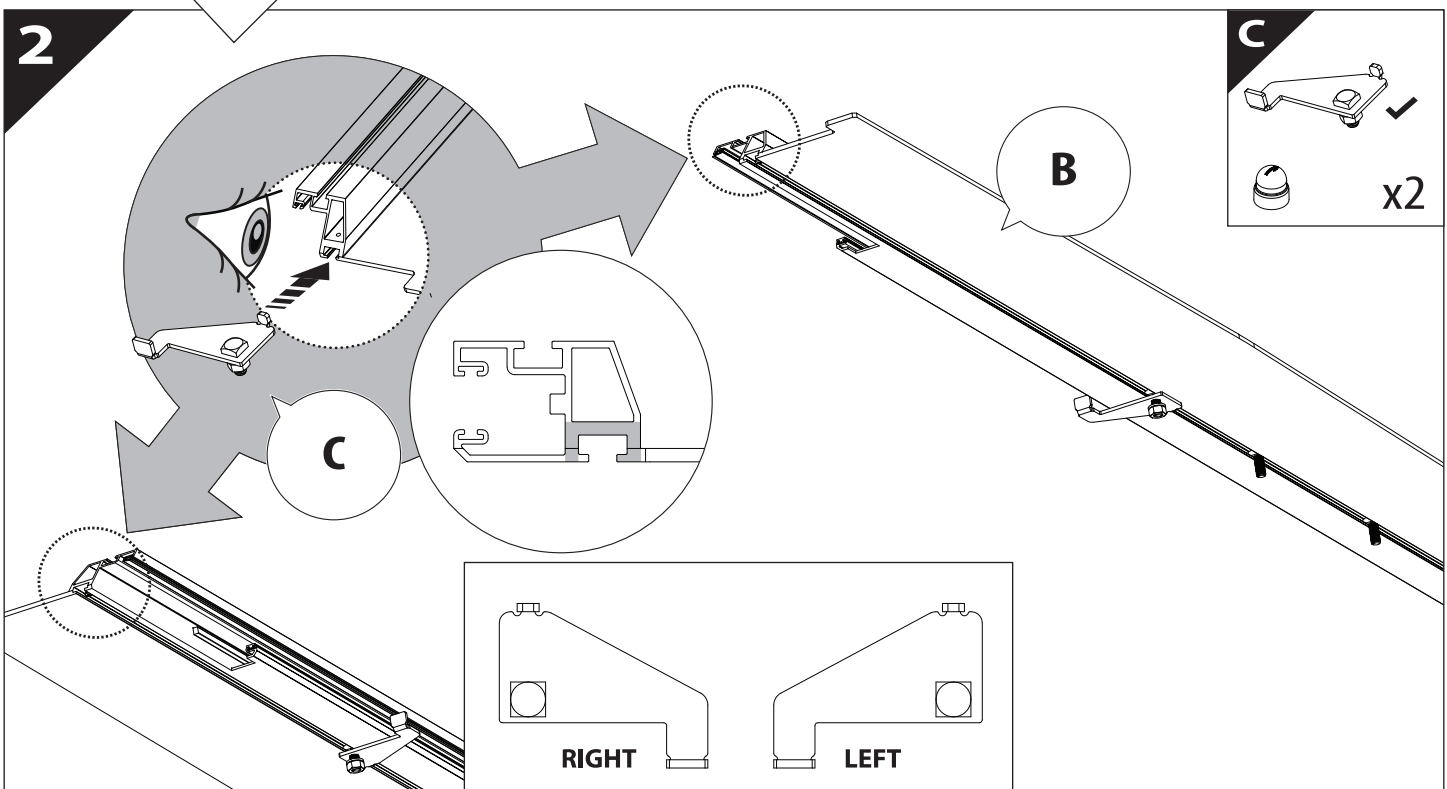

Installation Manual

PART NUMBER(S)	Model Year
TESS 1419 ROLL	Mercedes X-Class 2018+ (no-c-channels)
Cab(s)	Installation Time / Weight
Double Cab	40-60 minutes / 53-57 kg

B

A

KITS

L

3

4