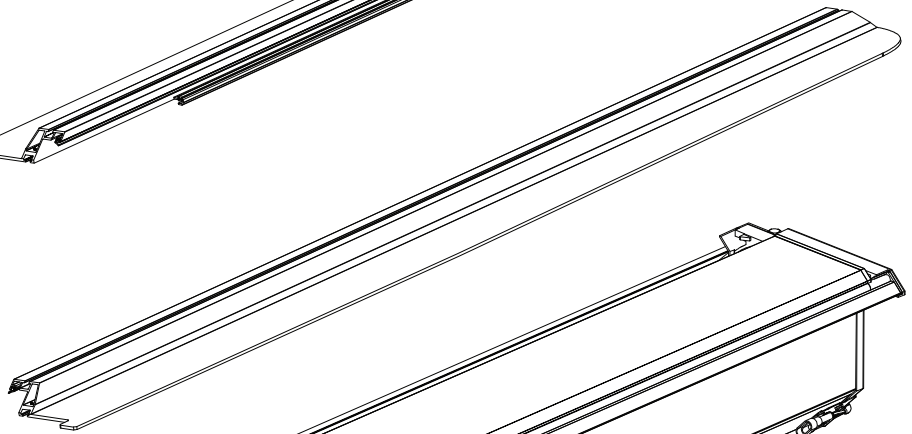

Installation Manual

PART NUMBER(S)	Model Year
TESS 1419 ROLL	Mercedes X-Class 2018+ (no-c-channels)
Cab(s)	Installation Time / Weight
Double Cab	40-60 minutes / 53-57 kg

B

A

KITS

L

3

4