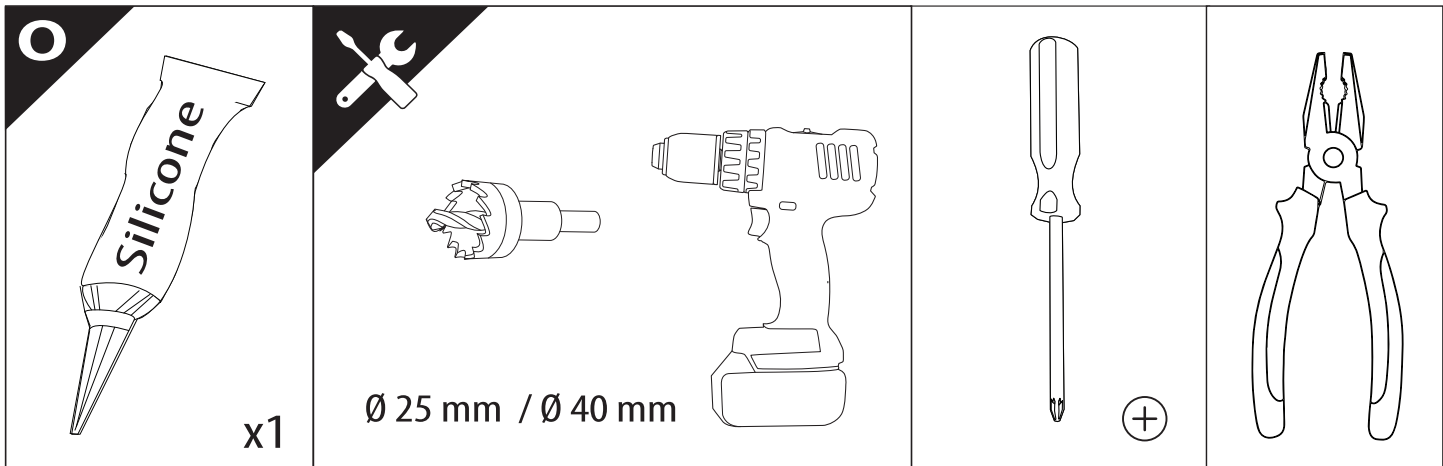

Installation Manual

PART NUMBER(S)	Model Year
TESS 1419 ROLL	Mercedes X-Class 2018+ (no-c-channels)
Cab(s)	Installation Time / Weight
Double Cab	40-60 minutes / 53-57 kg

B

A

KITS

L

3

4