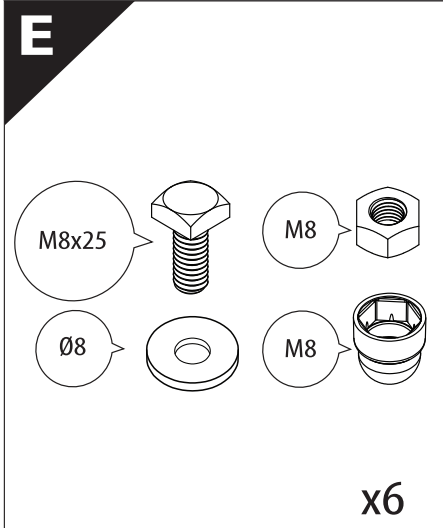

Installation Manual

PART NUMBER(S)	Model Year
TESS 1419 ROLL	Mercedes X-Class 2018+ (no-c-channels)
Cab(s)	Installation Time / Weight
Double Cab	40-60 minutes / 53-57 kg

B

A

KITS

L

3

4