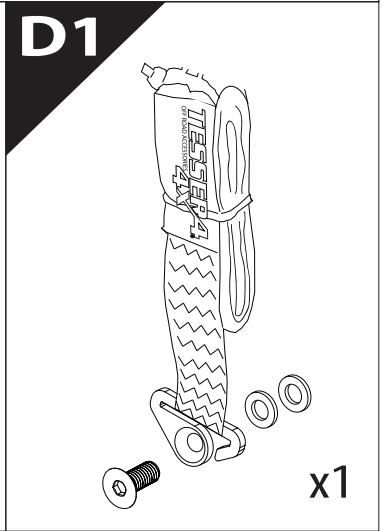

Installation Manual

PART NUMBER(S)	Model Year
TESS 1419 ROLL	Mercedes X-Class 2018+ (no-c-channels)
Cab(s)	Installation Time / Weight
Double Cab	40-60 minutes / 53-57 kg

B

A

KITS

L

3

4