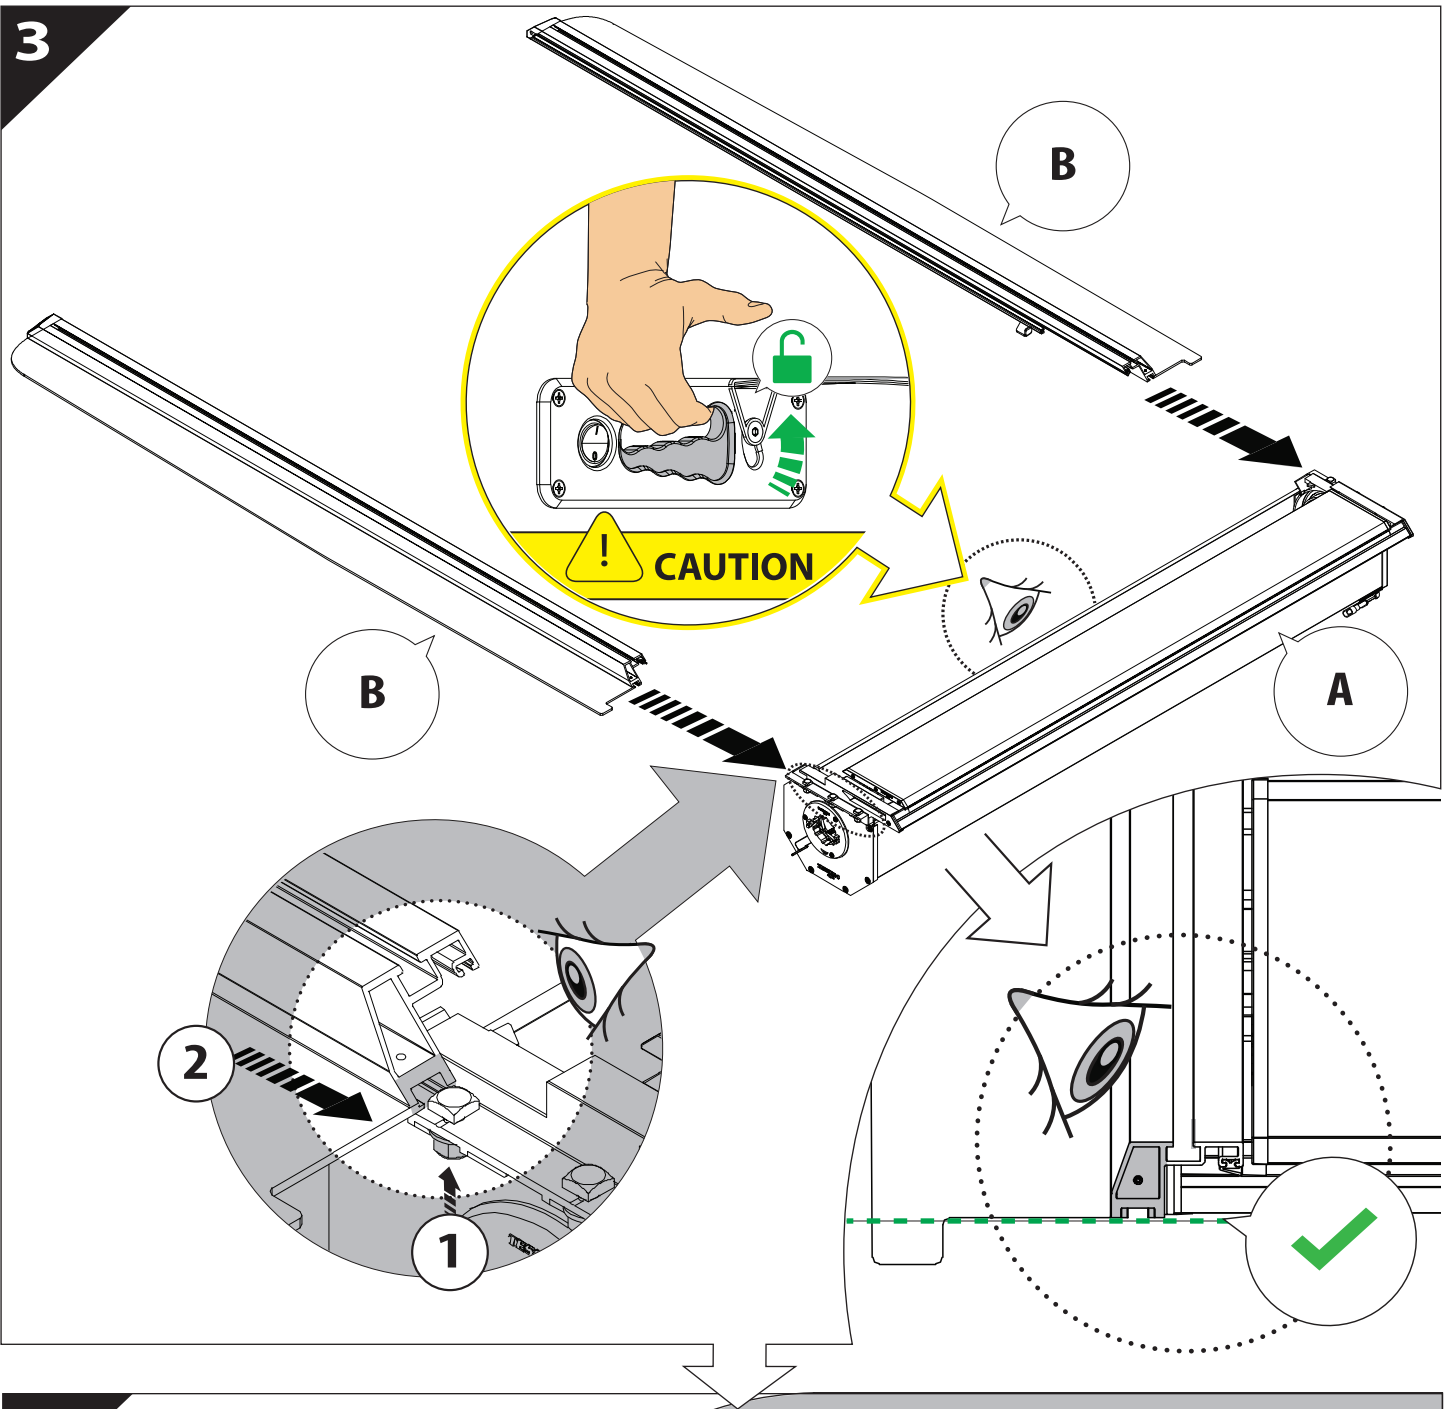

Installation Manual

PART NUMBER(S)	Model Year
TESS 1419 ROLL	Mercedes X-Class 2018+ (no-c-channels)
Cab(s)	Installation Time / Weight
Double Cab	40-60 minutes / 53-57 kg

B

A

KITS

L

3

4