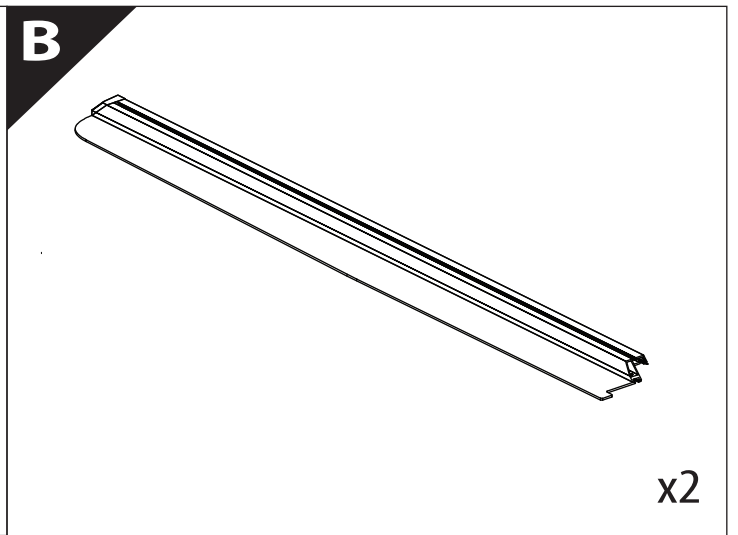

Installation Manual

PART NUMBER(S)	Model Year
TESS 1419 ROLL	Mercedes X-Class 2018+ (no-c-channels)
Cab(s)	Installation Time / Weight
Double Cab	40-60 minutes / 53-57 kg

B

A

KITS

L

3

4