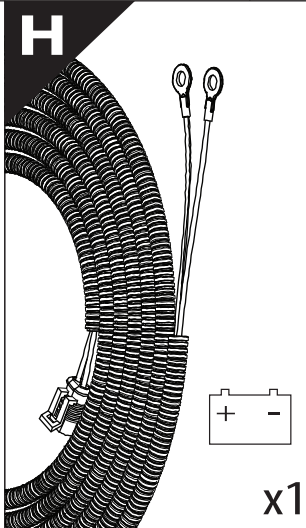

Installation Manual

PART NUMBER(S)	Model Year
TESS 1419 ROLL	Mercedes X-Class 2018+ (no-c-channels)
Cab(s)	Installation Time / Weight
Double Cab	40-60 minutes / 53-57 kg

B

A

KITS

L

3

4