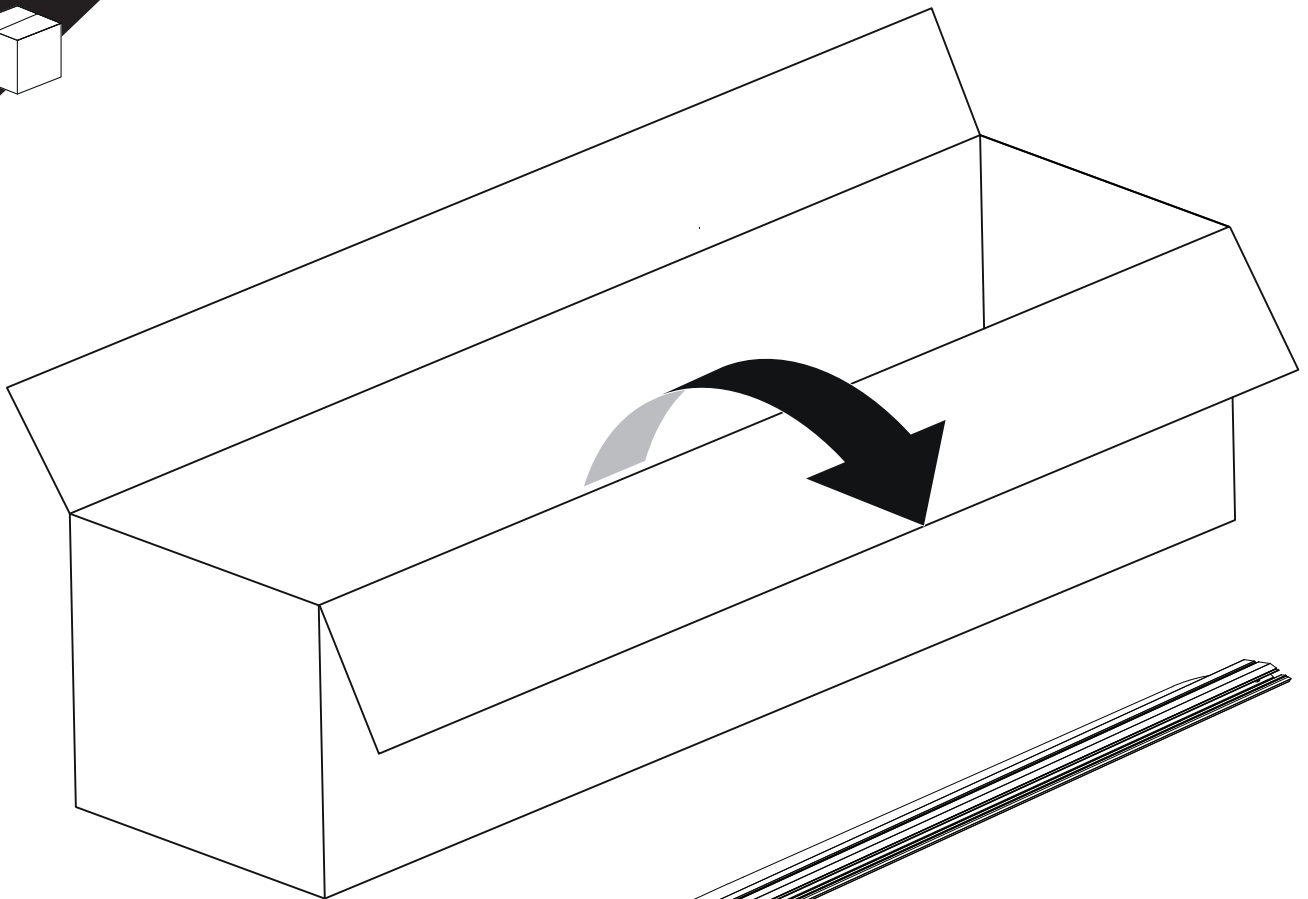

Installation Manual

PART NUMBER(S)	Model Year
TESS 1419 ROLL	Mercedes X-Class 2018+ (no-c-channels)
Cab(s)	Installation Time / Weight
Double Cab	40-60 minutes / 53-57 kg

B

A

KITS

L

3

4