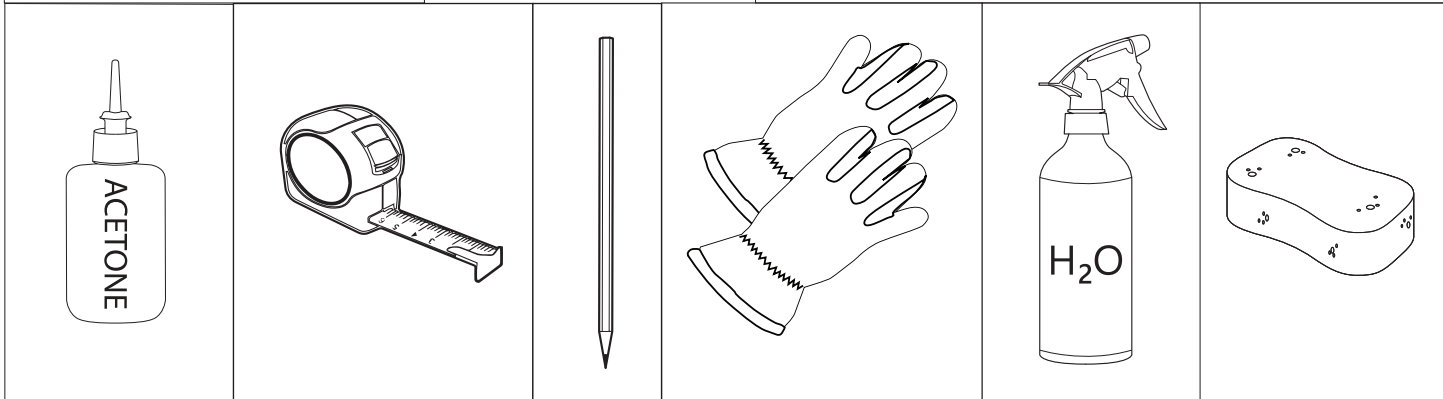

Installation Manual

PART NUMBER(S)	Model Year
TESS 1419 ROLL	Mercedes X-Class 2018+ (no-c-channels)
Cab(s)	Installation Time / Weight
Double Cab	40-60 minutes / 53-57 kg

B

A

KITS

L

3

4