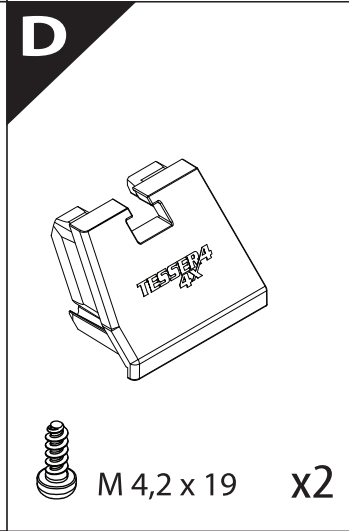

Installation Manual

PART NUMBER(S)	Model Year
TESS 1419 ROLL	Mercedes X-Class 2018+ (no-c-channels)
Cab(s)	Installation Time / Weight
Double Cab	40-60 minutes / 53-57 kg

B

A

KITS

L

3

4