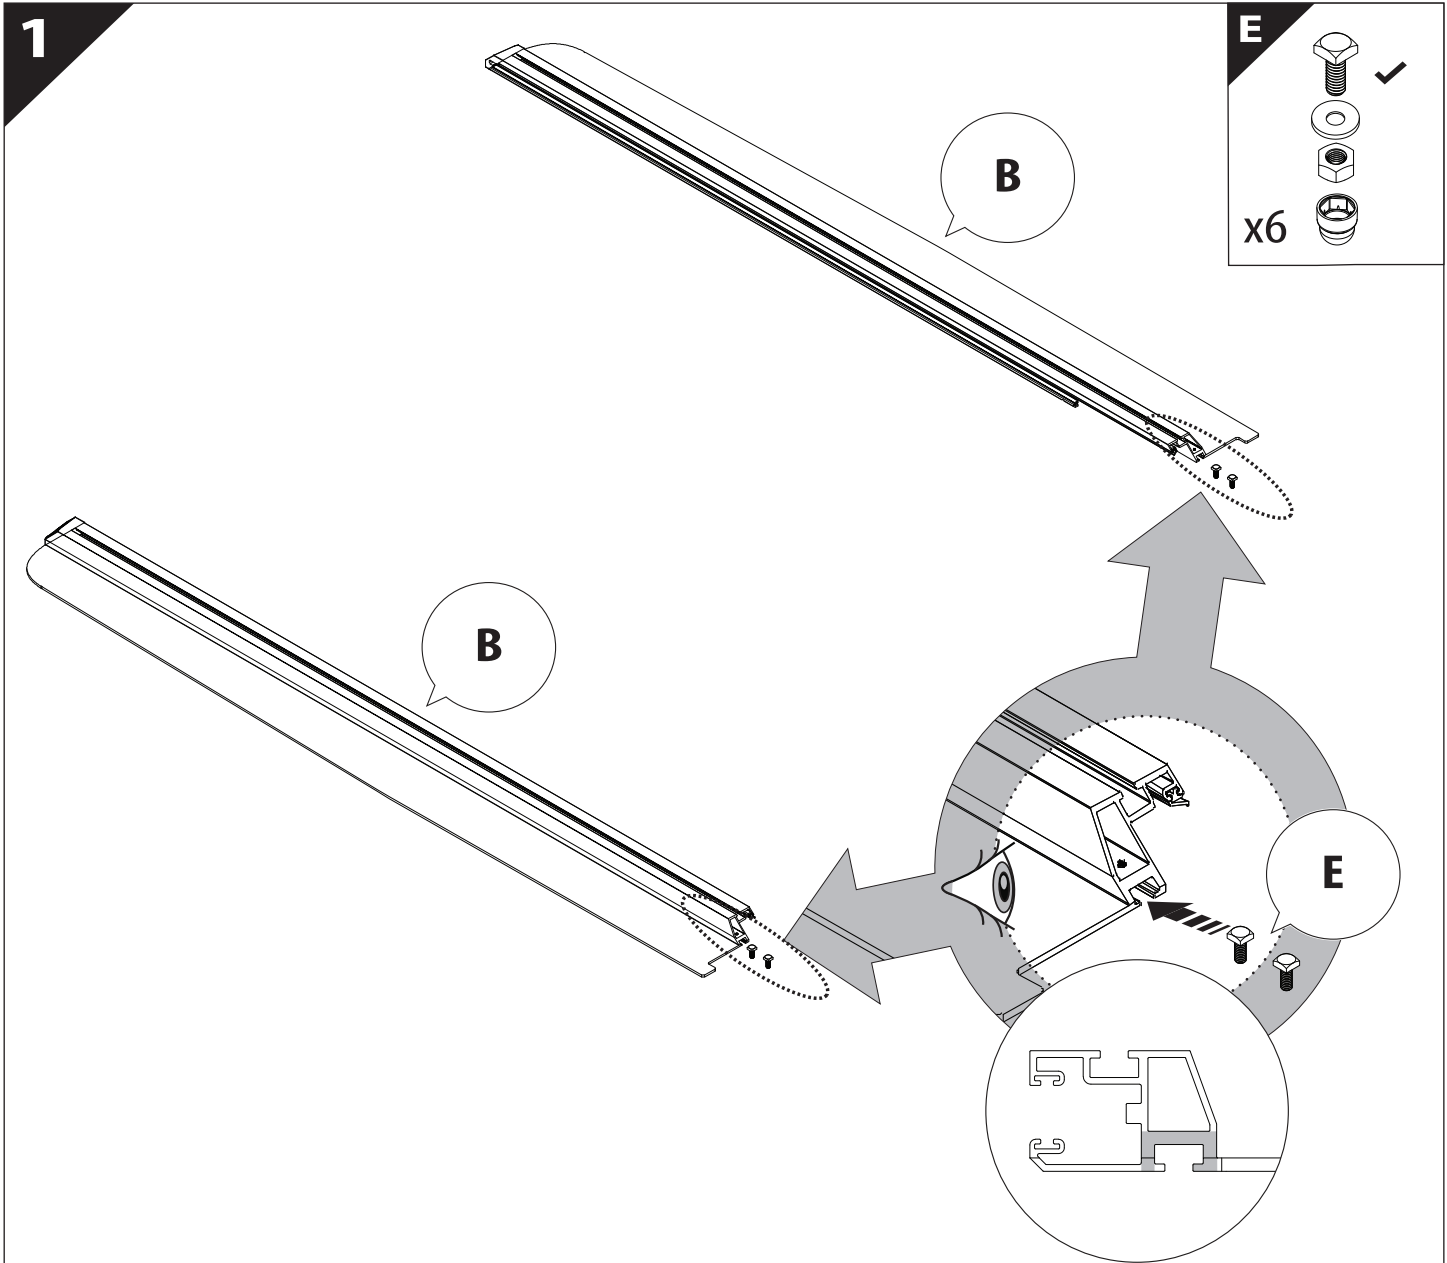

Installation Manual

PART NUMBER(S)	Model Year
TESS 1419 ROLL	Mercedes X-Class 2018+ (no-c-channels)
Cab(s)	Installation Time / Weight
Double Cab	40-60 minutes / 53-57 kg

B

A

KITS

L

3

4