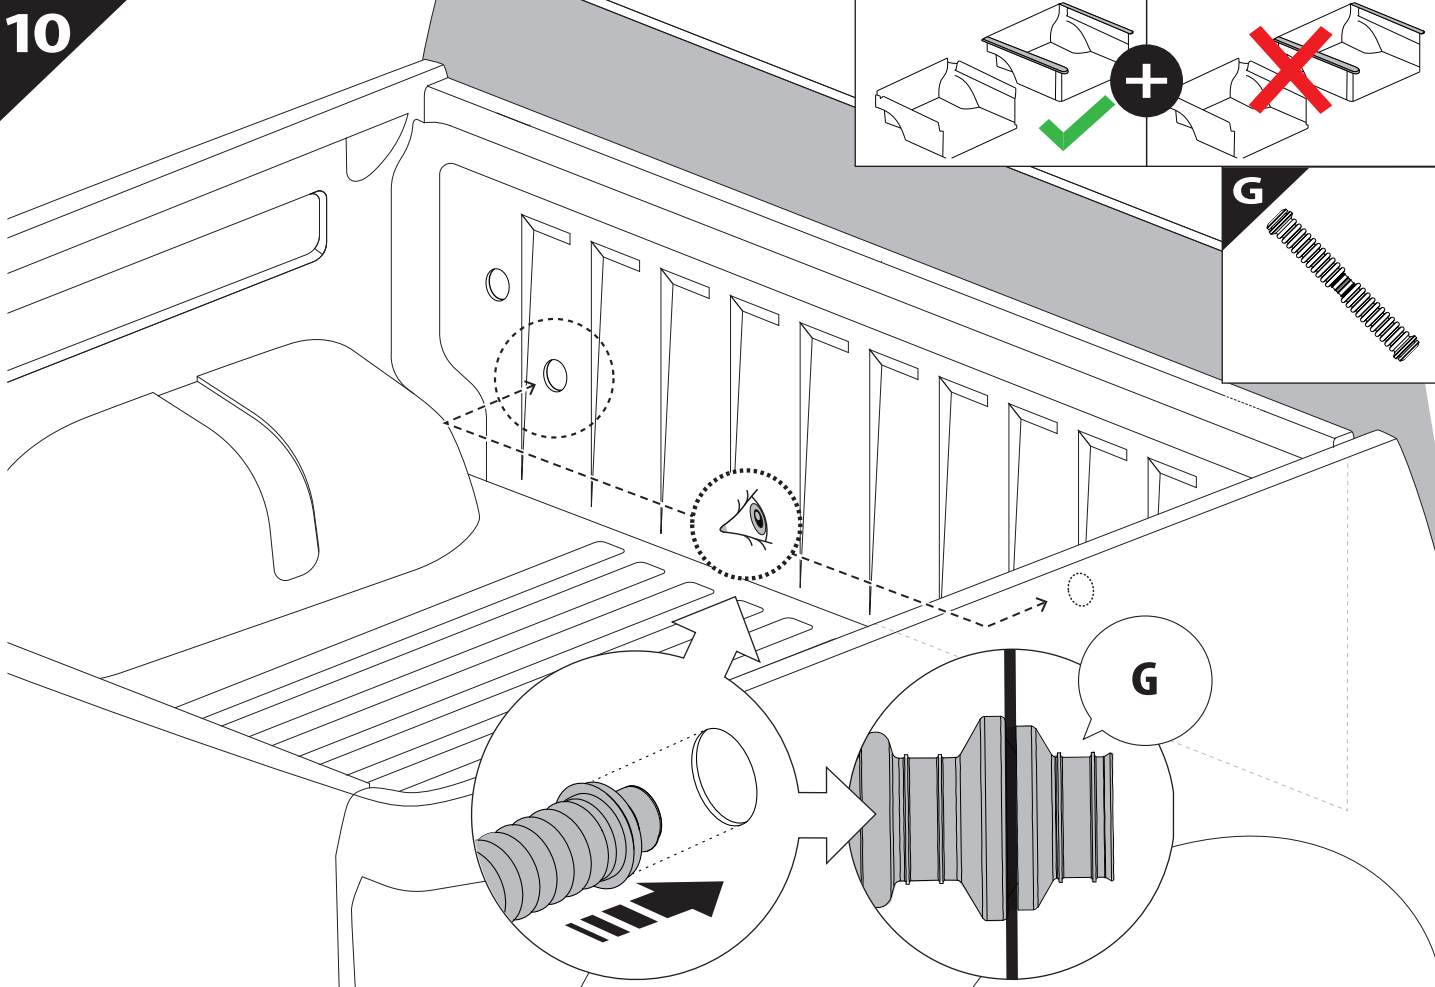

11 Only to be installed by authorized personnel