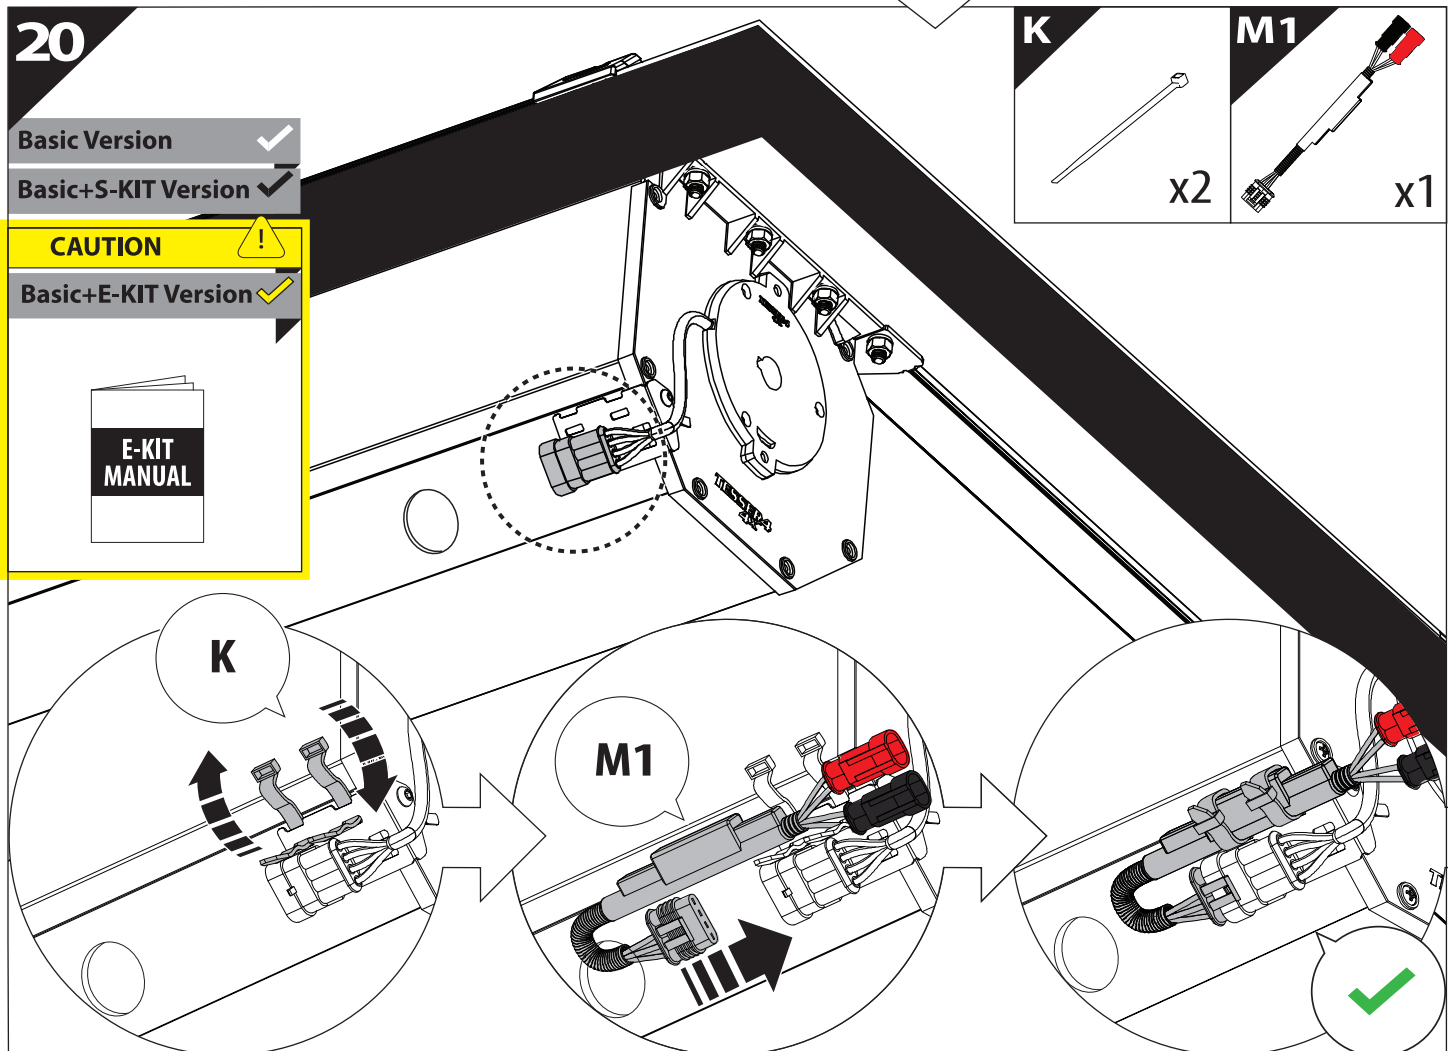

	CAR		TESSERA ROLL+
BEAM	2	↔	
BRAKE	1	↔	

15

H₂O

Sponge

16

17

CAUTION	
Basic+E-KIT Version	
E-KIT MANUAL	
M2 ✓ 	M1 ✗

24