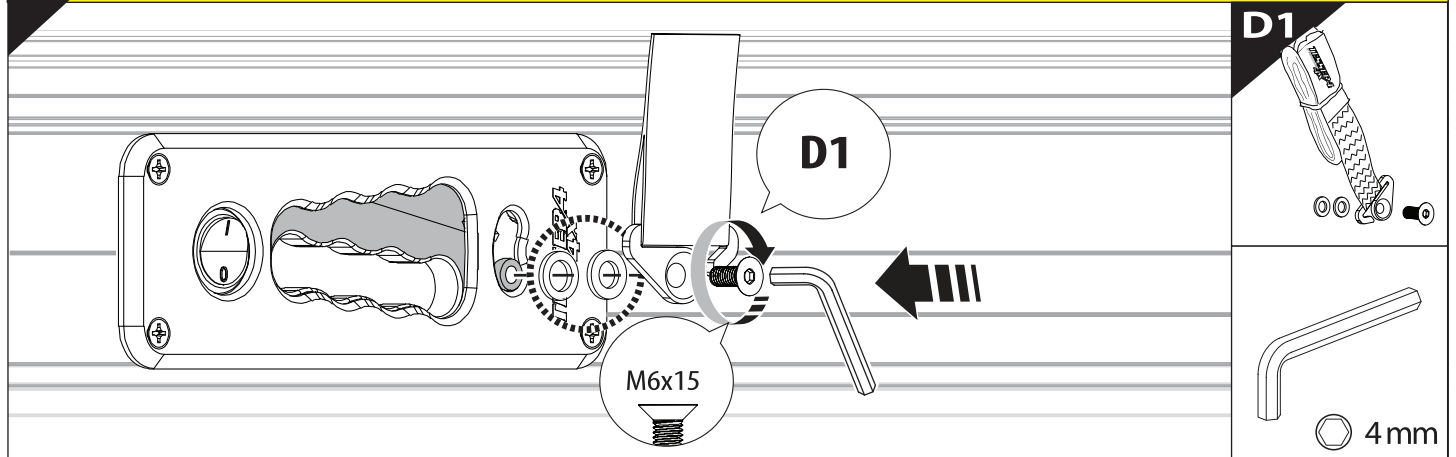

6.1 **CAUTION** Basic Version ✓ & Basic+S-KIT Version ✓