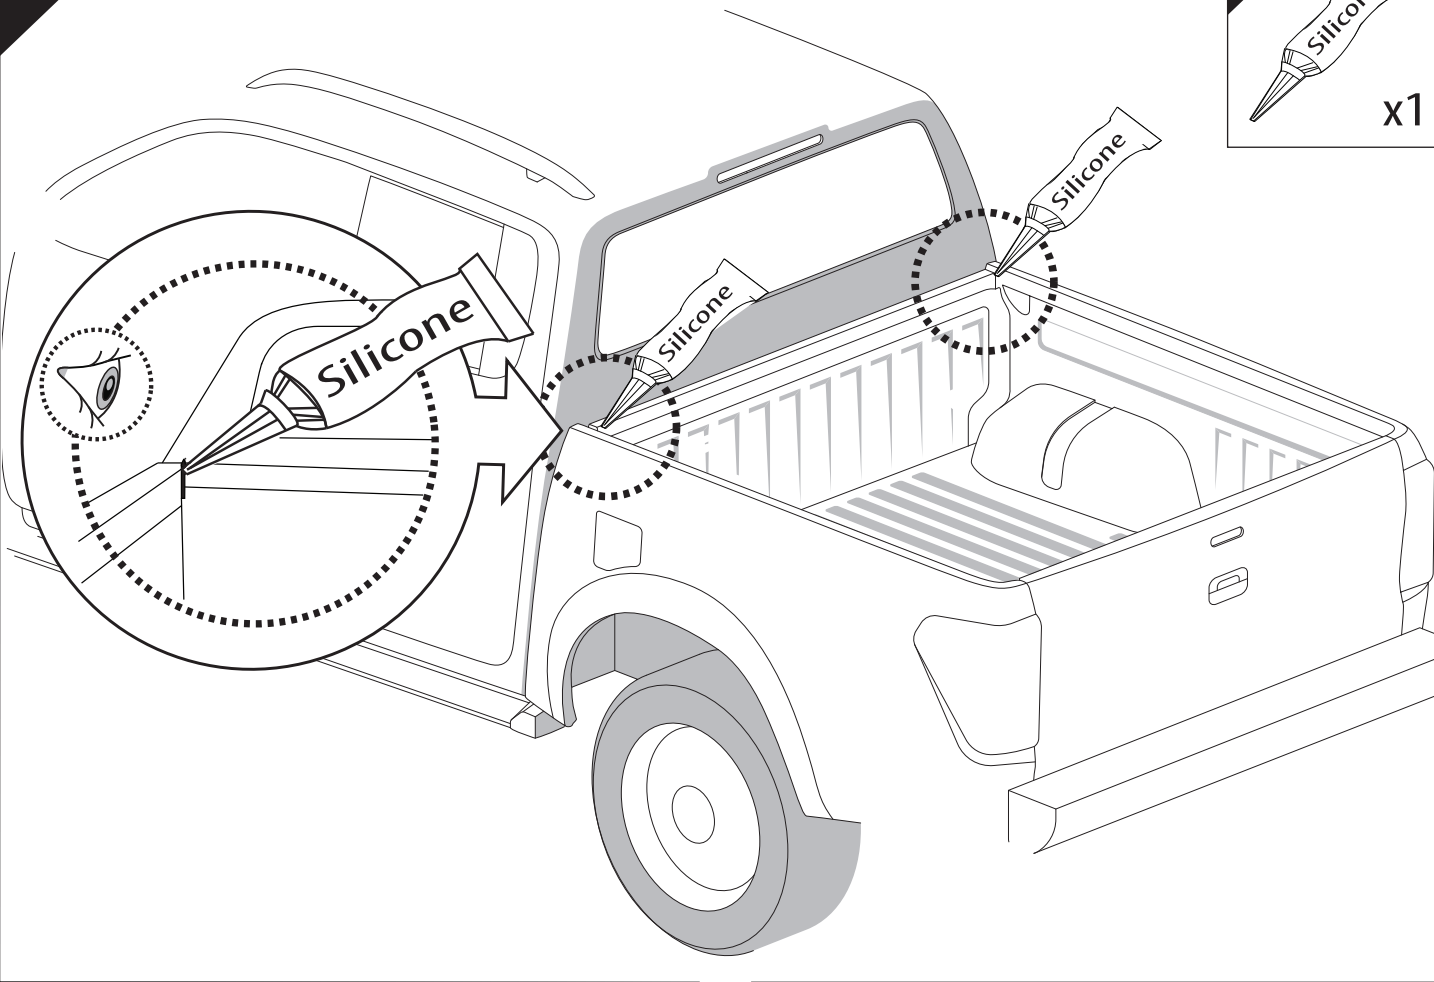

	CAR		TESSERA ROLL+
BEAM	2	↔	
BRAKE	1	↔	

15

H₂O

Sponge

16

17

CAUTION	
Basic+E-KIT Version	
E-KIT MANUAL	
M2 ✓ 	M1 ✗

24