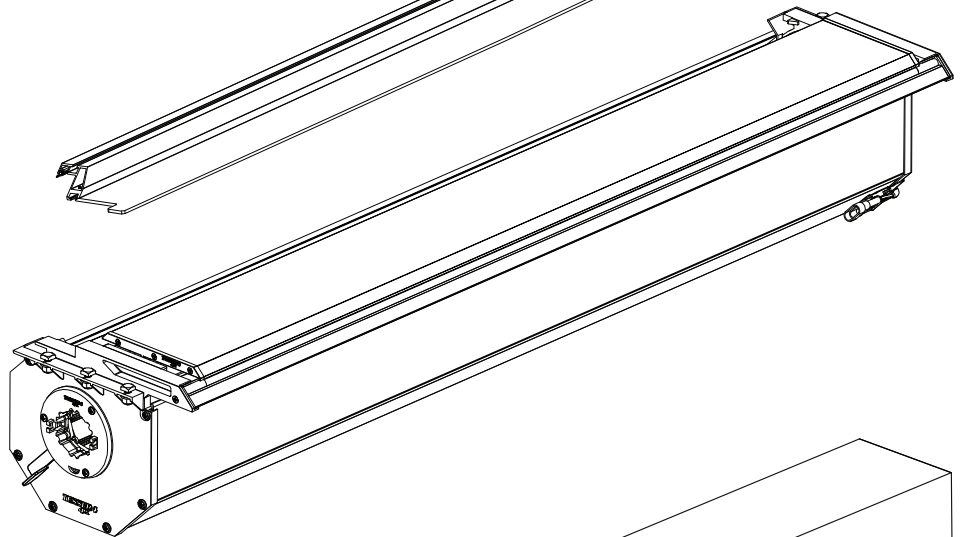

Installation Manual

PART NUMBER(S)	Model Year
TESS 1419 ROLL	Mercedes X-Class 2018+ (no-c-channels)
Cab(s)	Installation Time / Weight
Double Cab	40-60 minutes / 53-57 kg

B

A

KITS

L

3

4