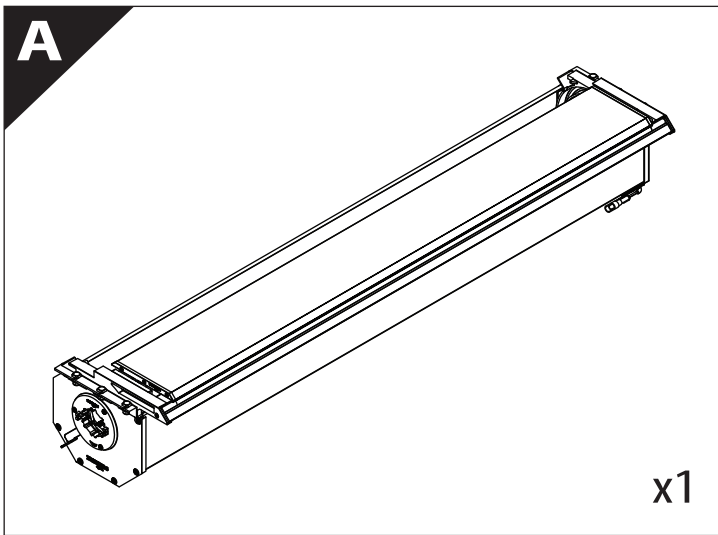

Installation Manual

PART NUMBER(S)	Model Year
TESS 1419 ROLL	Mercedes X-Class 2018+ (no-c-channels)
Cab(s)	Installation Time / Weight
Double Cab	40-60 minutes / 53-57 kg

B

A

KITS

L

3

4