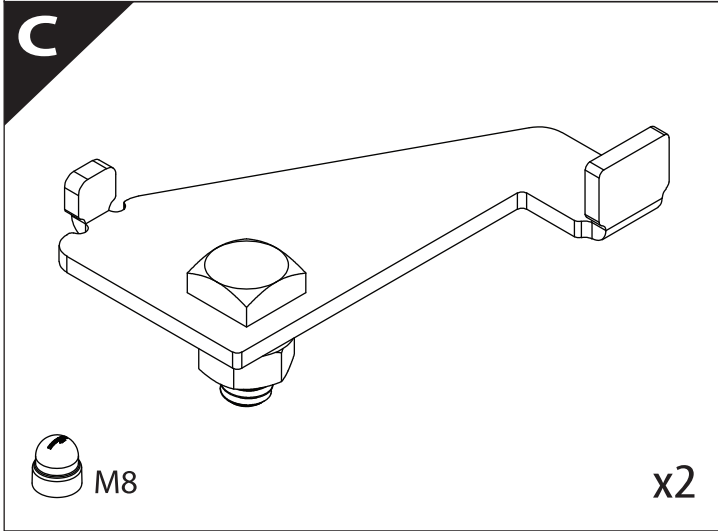

Installation Manual

PART NUMBER(S)	Model Year
TESS 1419 ROLL	Mercedes X-Class 2018+ (no-c-channels)
Cab(s)	Installation Time / Weight
Double Cab	40-60 minutes / 53-57 kg

B

A

KITS

L

3

4