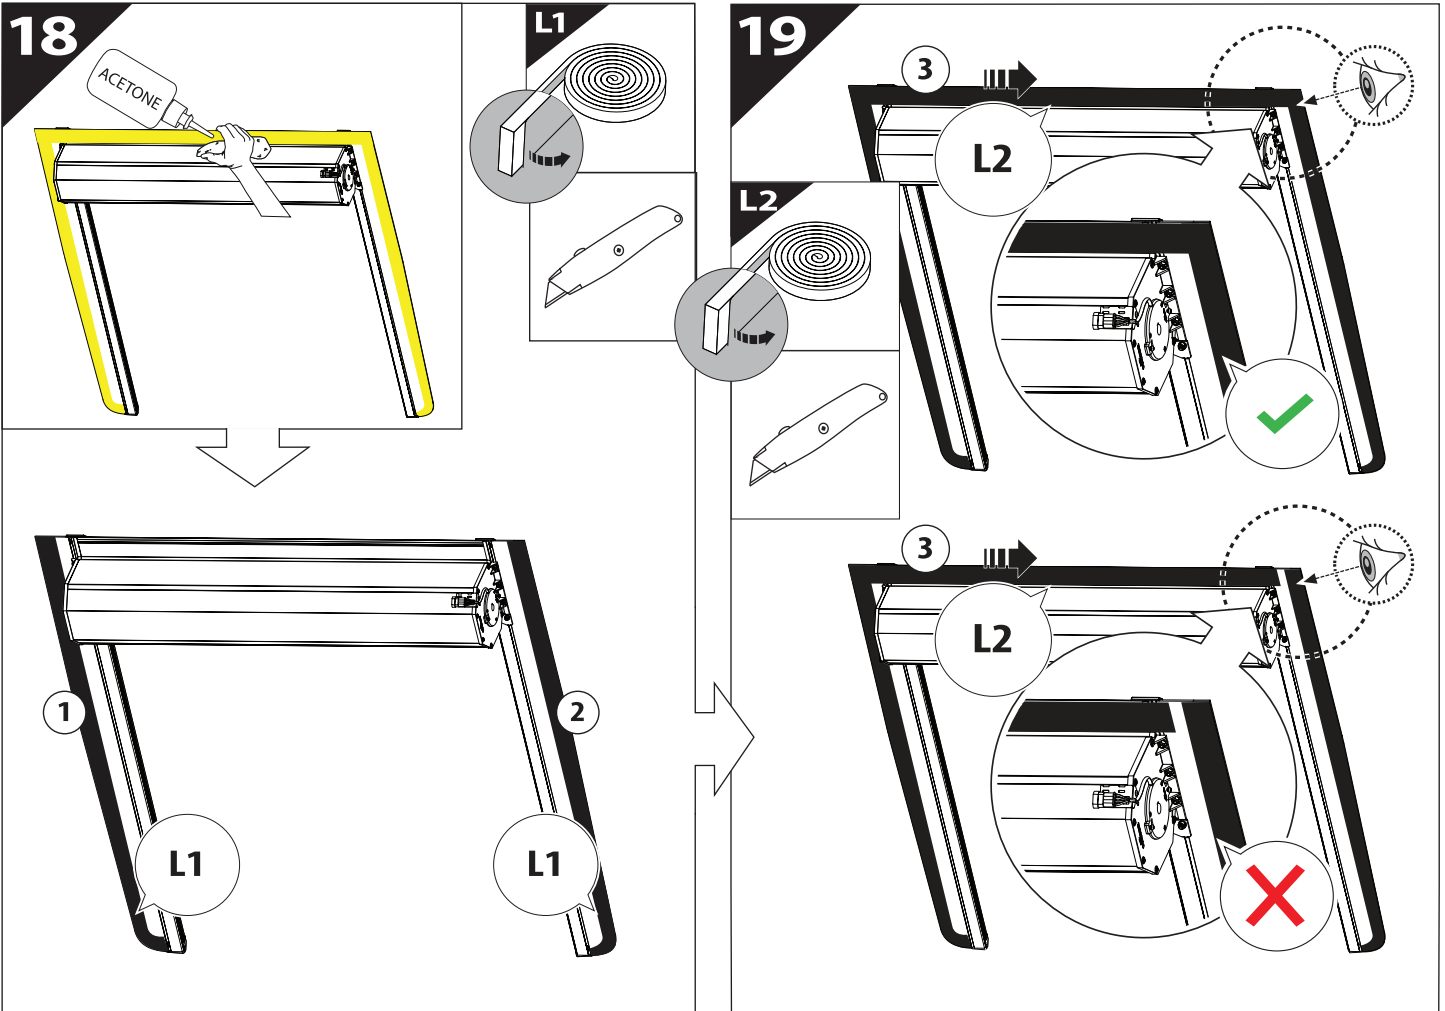

	CAR		TESSERA ROLL+
BEAM	2	↔	
BRAKE	1	↔	

15

H₂O

Sponge

16

17

CAUTION	
Basic+E-KIT Version	
E-KIT MANUAL	
M2 ✓ 	M1 ✗

24