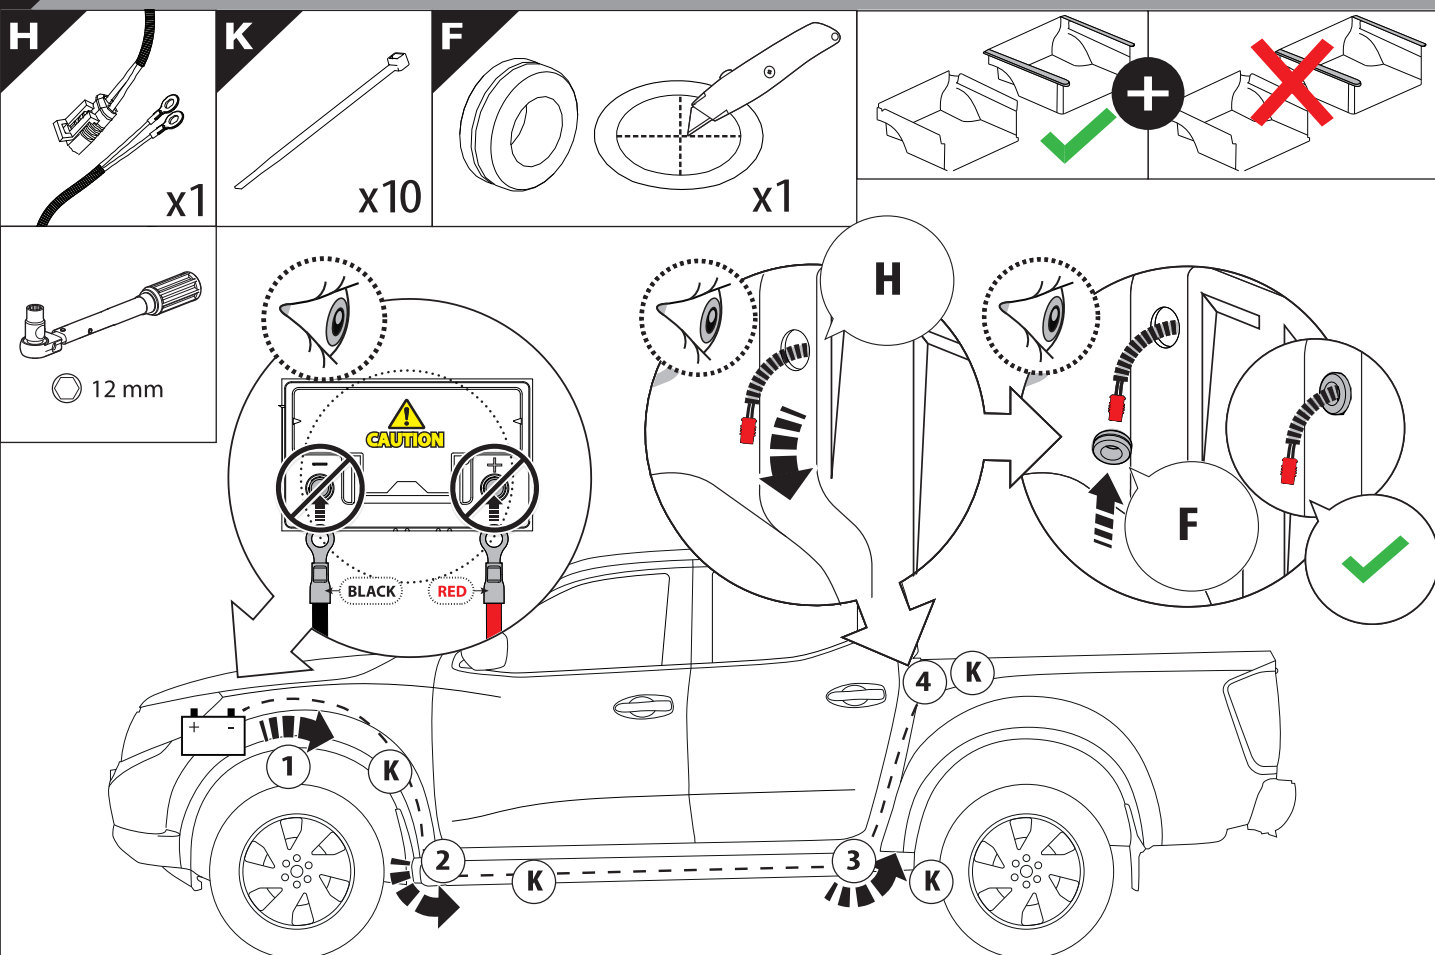

11 Only to be installed by authorized personnel