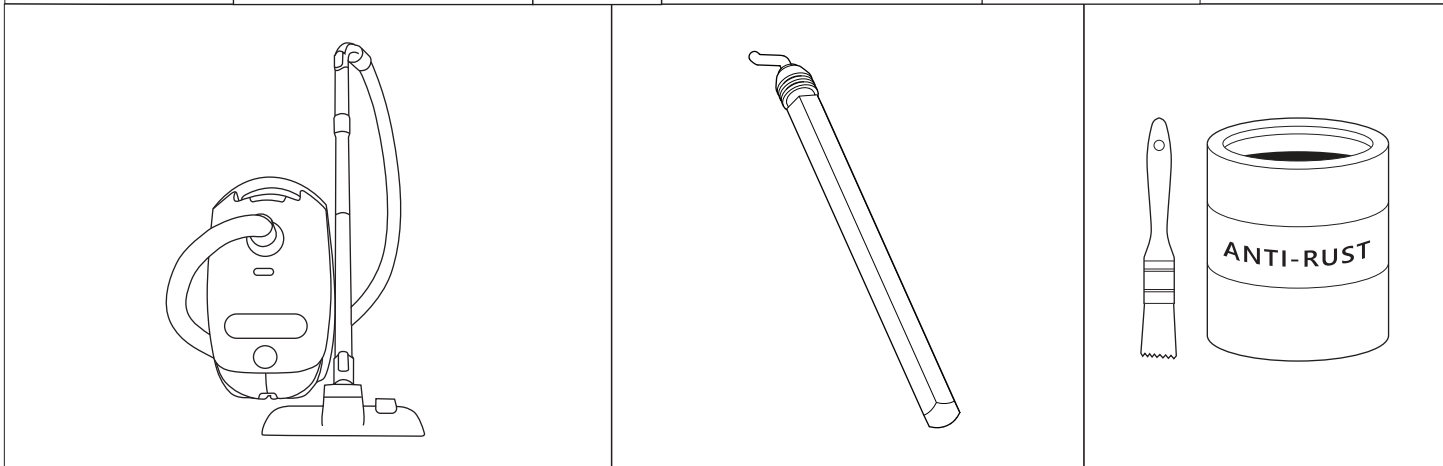

Installation Manual

PART NUMBER(S)	Model Year
TESS 1419 ROLL	Mercedes X-Class 2018+ (no-c-channels)
Cab(s)	Installation Time / Weight
Double Cab	40-60 minutes / 53-57 kg

B

A

KITS

L

3

4