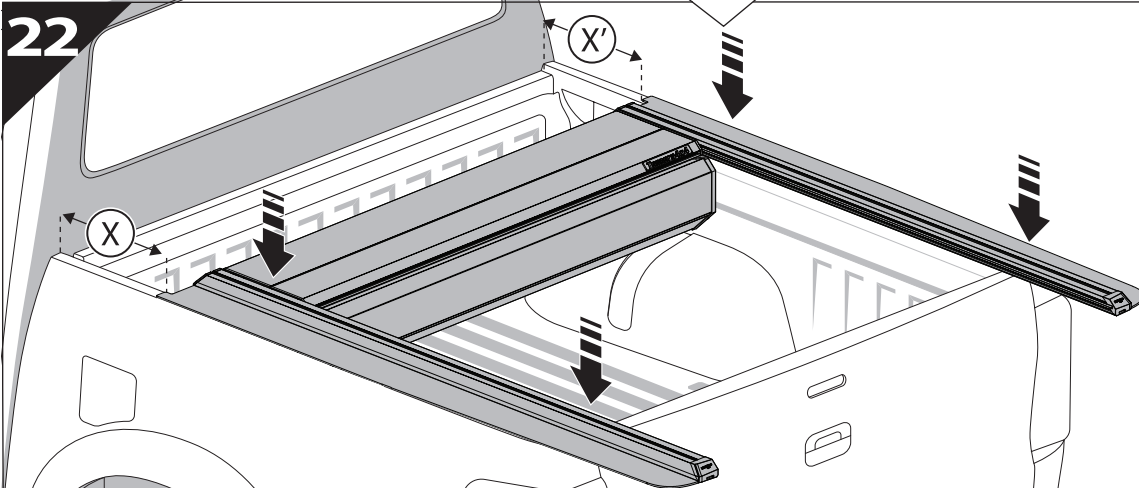

	CAR		TESSERA ROLL+
BEAM	2	↔	
BRAKE	1	↔	

15

H₂O

Sponge

16

17

CAUTION	
Basic+E-KIT Version	
E-KIT MANUAL	
M2 ✓ 	M1 ✗

24