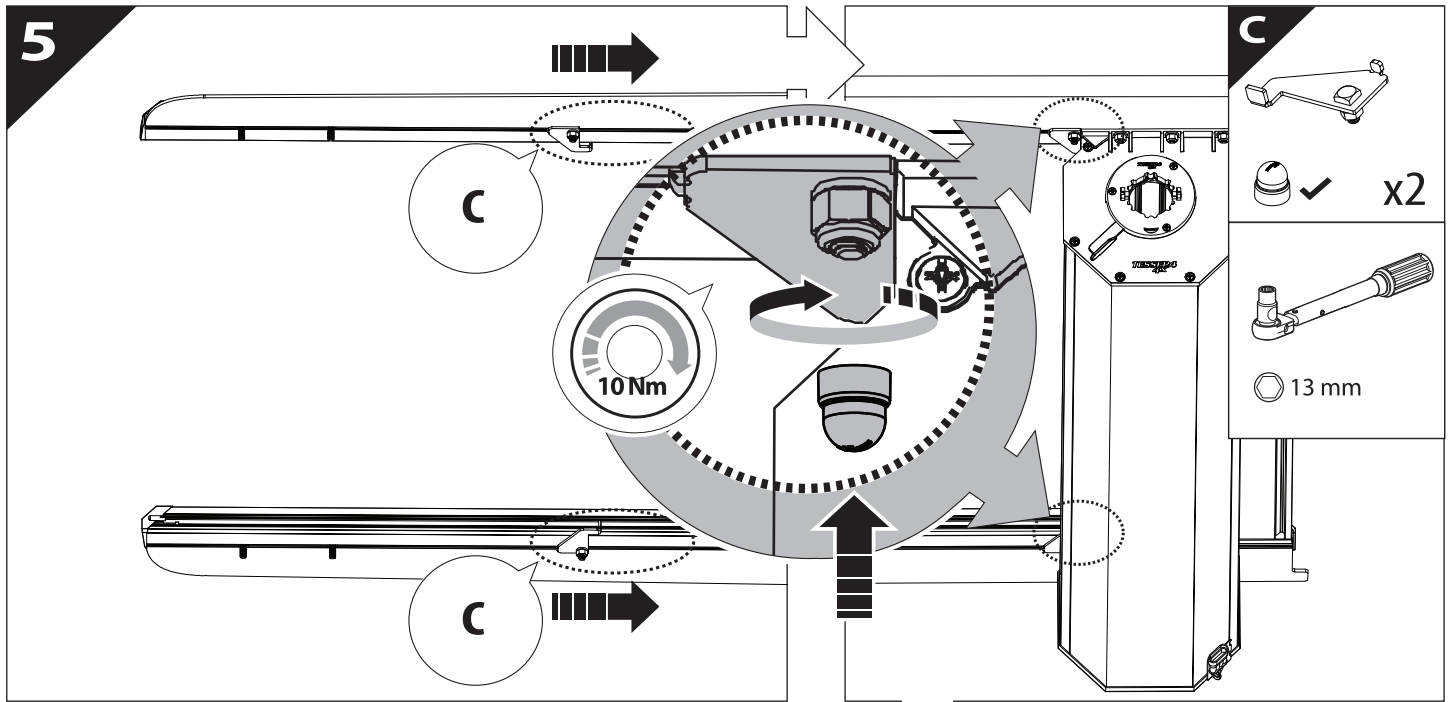

Installation Manual

PART NUMBER(S)	Model Year
TESS 1419 ROLL	Mercedes X-Class 2018+ (no-c-channels)
Cab(s)	Installation Time / Weight
Double Cab	40-60 minutes / 53-57 kg

B

A

KITS

L

3

4