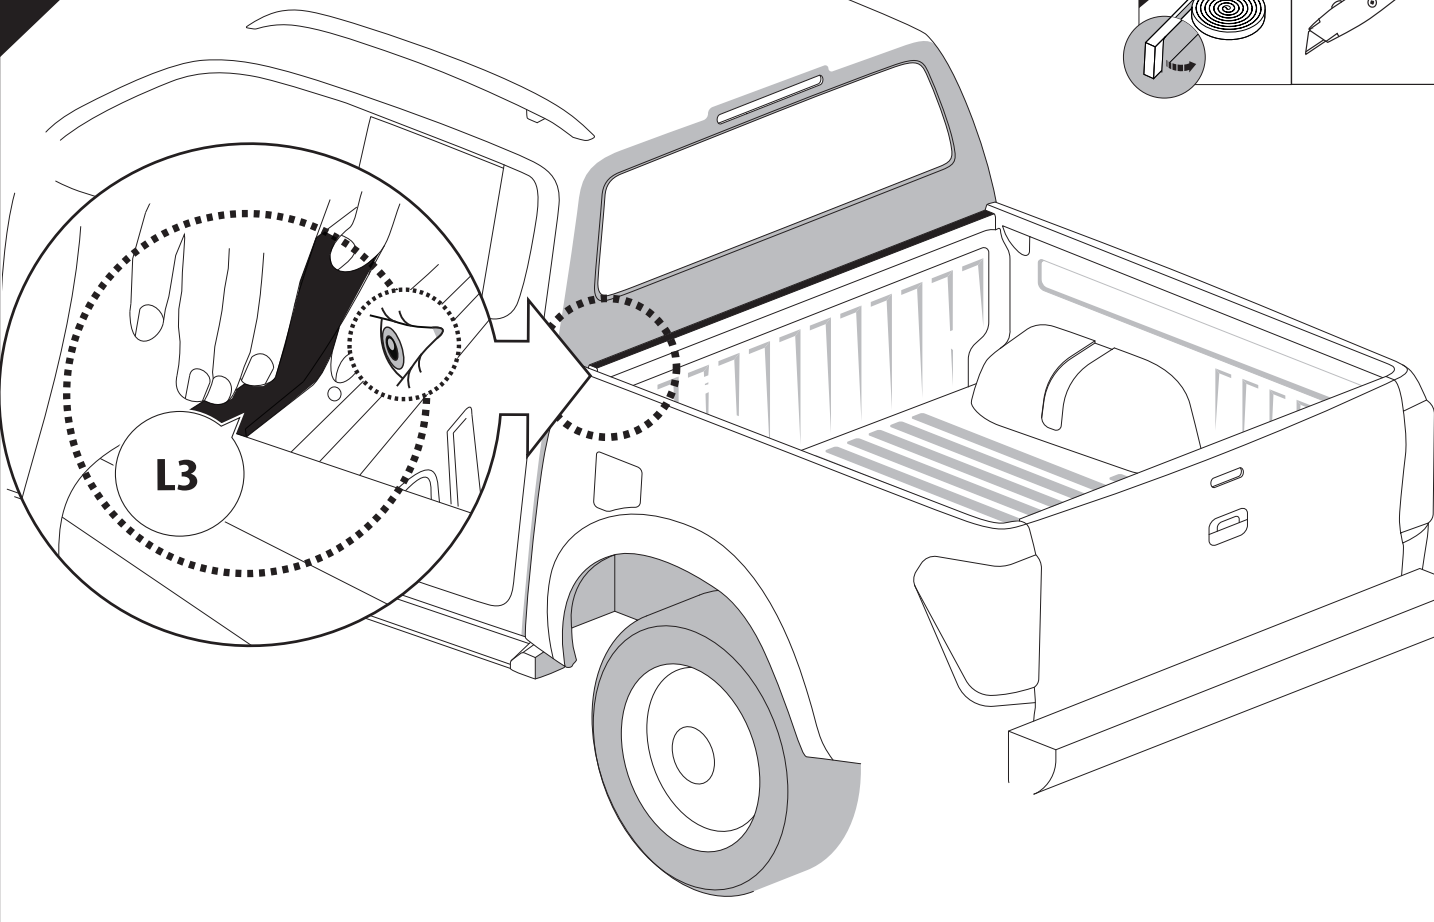

	CAR		TESSERA ROLL+
BEAM	2	↔	
BRAKE	1	↔	

15

H₂O

Sponge

16

17

CAUTION	
Basic+E-KIT Version	
E-KIT MANUAL	
M2 ✓ 	M1 ✗

24