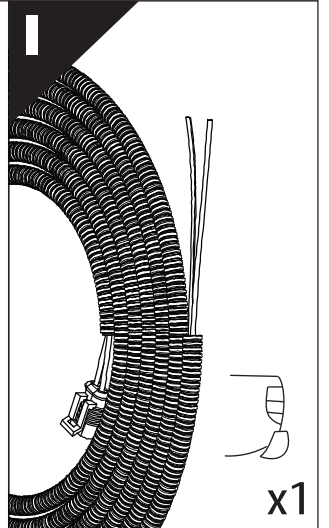

Installation Manual

PART NUMBER(S)	Model Year
TESS 1419 ROLL	Mercedes X-Class 2018+ (no-c-channels)
Cab(s)	Installation Time / Weight
Double Cab	40-60 minutes / 53-57 kg

B

A

KITS

L

3

4