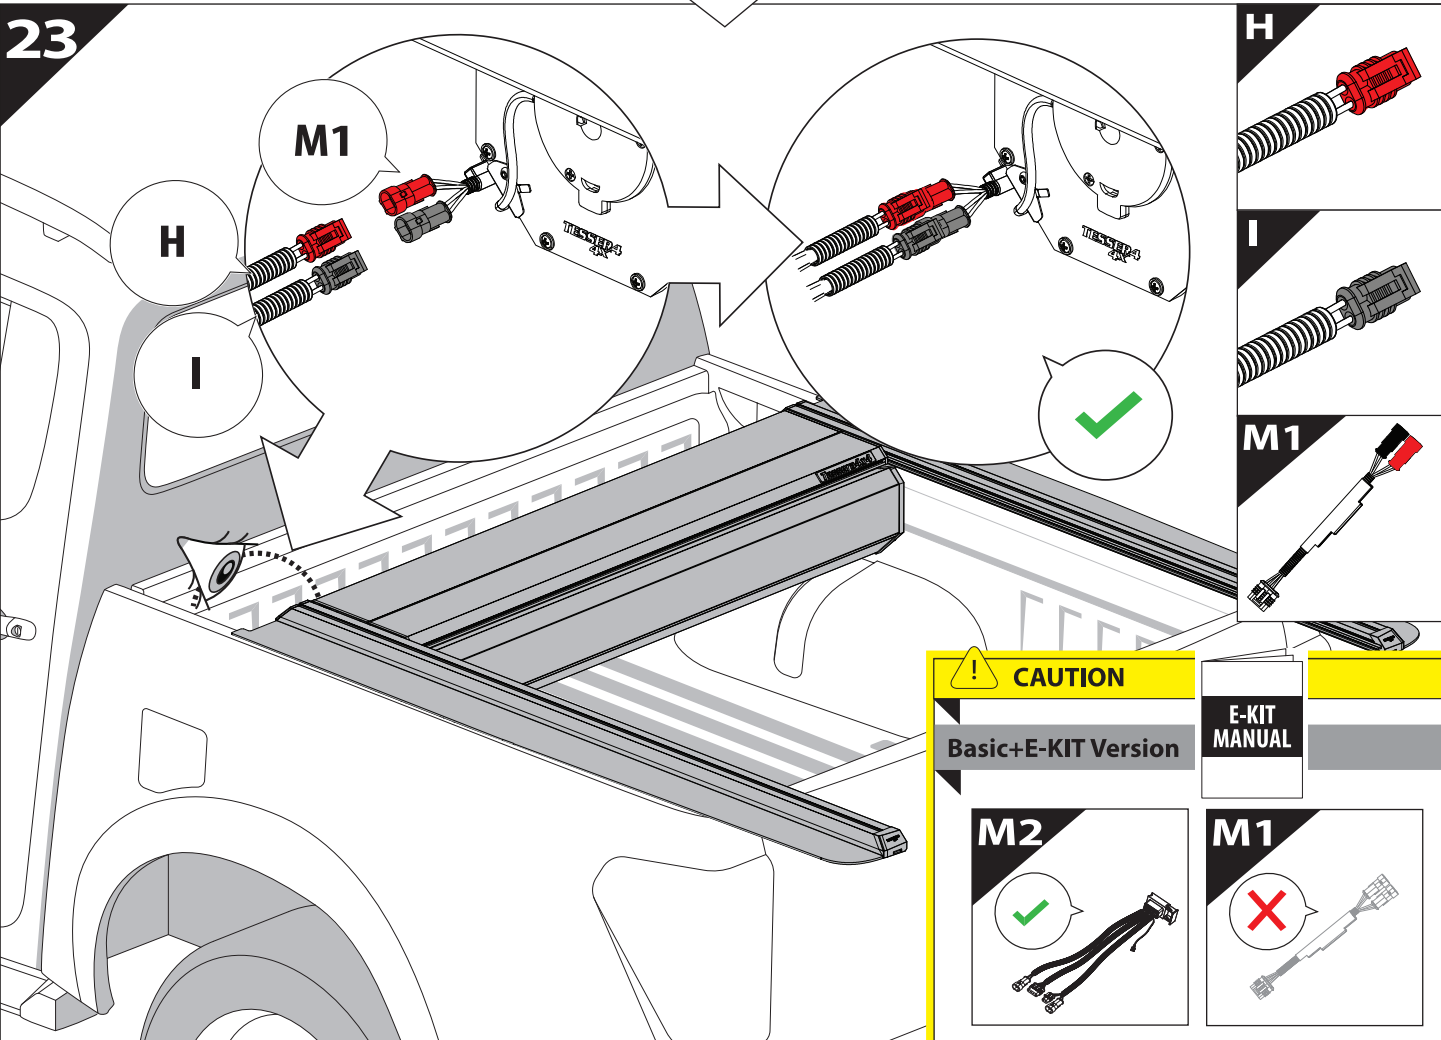

	CAR		TESSERA ROLL+
BEAM	2	↔	
BRAKE	1	↔	

15

H₂O

Sponge

16

17

CAUTION	
Basic+E-KIT Version	
E-KIT MANUAL	
M2 ✓ 	M1 ✗

24