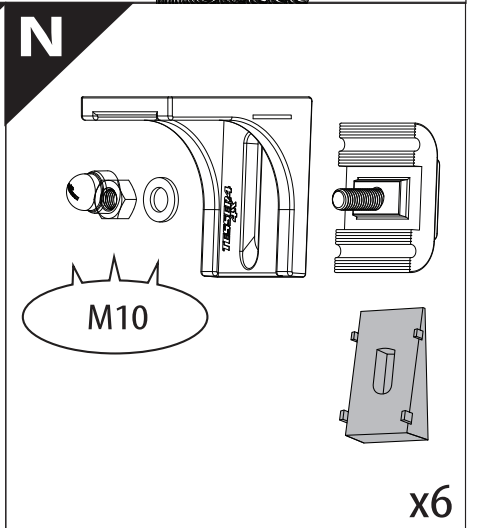

Installation Manual

PART NUMBER(S)	Model Year
TESS 1419 ROLL	Mercedes X-Class 2018+ (no-c-channels)
Cab(s)	Installation Time / Weight
Double Cab	40-60 minutes / 53-57 kg

B

A

KITS

L

3

4