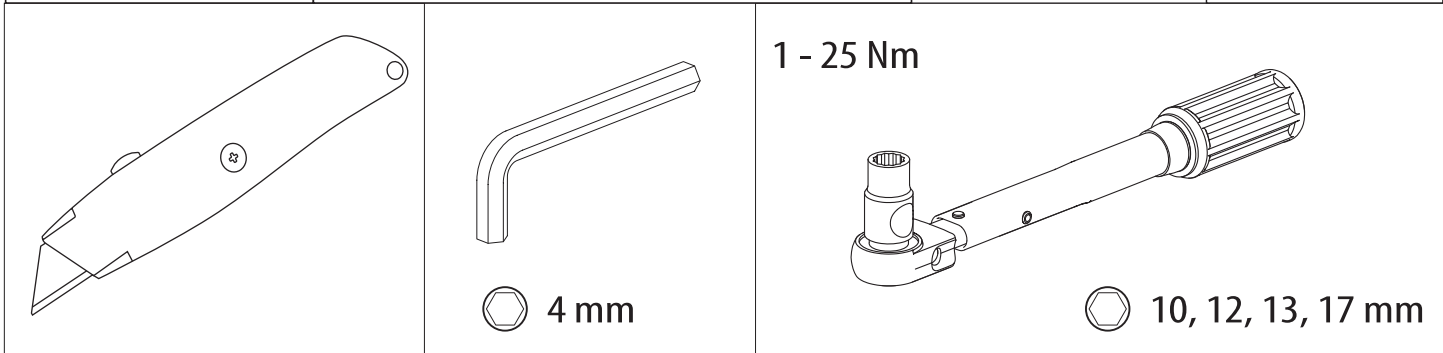

Installation Manual

PART NUMBER(S)	Model Year
TESS 1419 ROLL	Mercedes X-Class 2018+ (no-c-channels)
Cab(s)	Installation Time / Weight
Double Cab	40-60 minutes / 53-57 kg

B

A

KITS

L

3

4