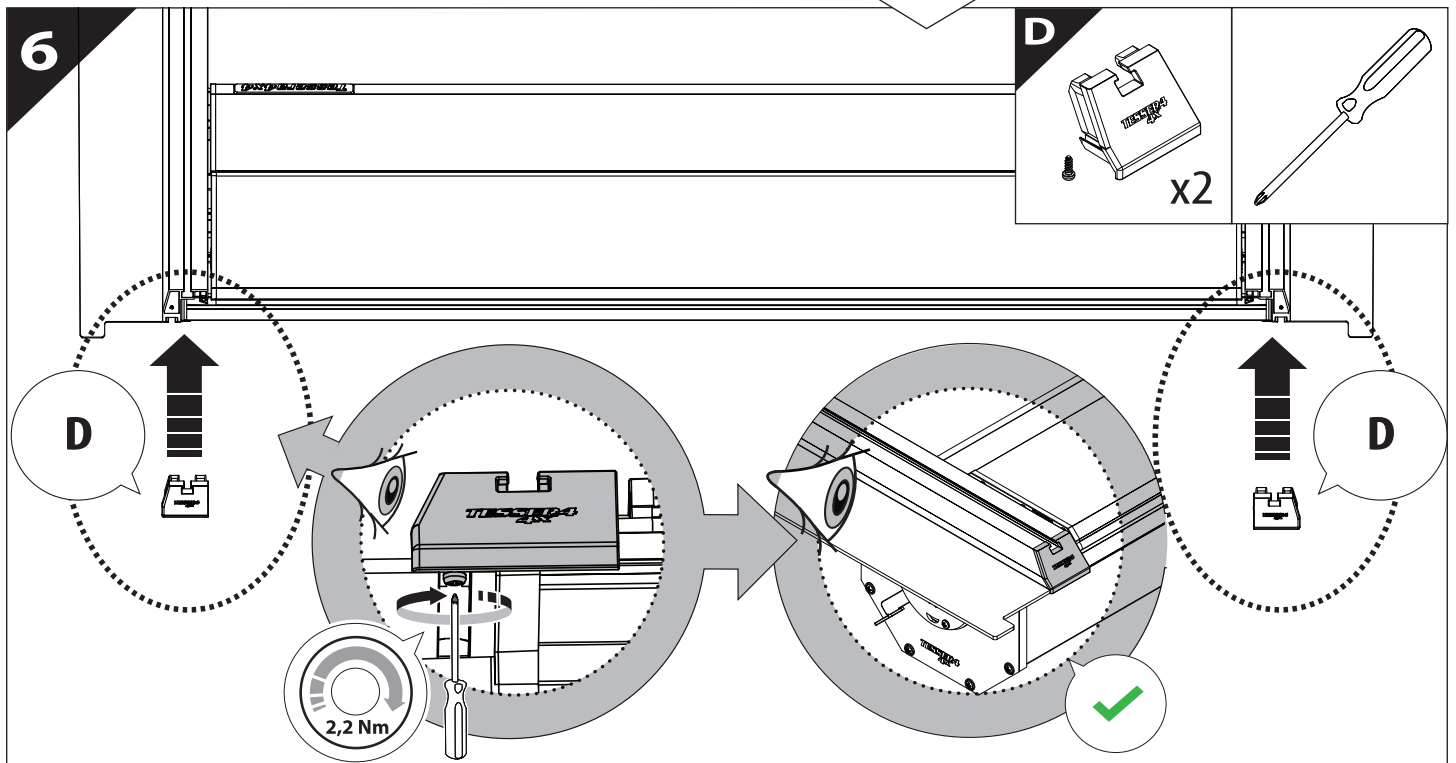

Installation Manual

PART NUMBER(S)	Model Year
TESS 1419 ROLL	Mercedes X-Class 2018+ (no-c-channels)
Cab(s)	Installation Time / Weight
Double Cab	40-60 minutes / 53-57 kg

B

A

KITS

L

3

4