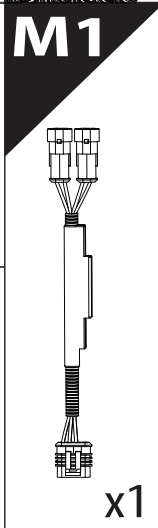

Installation Manual

PART NUMBER(S)	Model Year
TESS 1419 ROLL	Mercedes X-Class 2018+ (no-c-channels)
Cab(s)	Installation Time / Weight
Double Cab	40-60 minutes / 53-57 kg

B

A

KITS

L

3

4