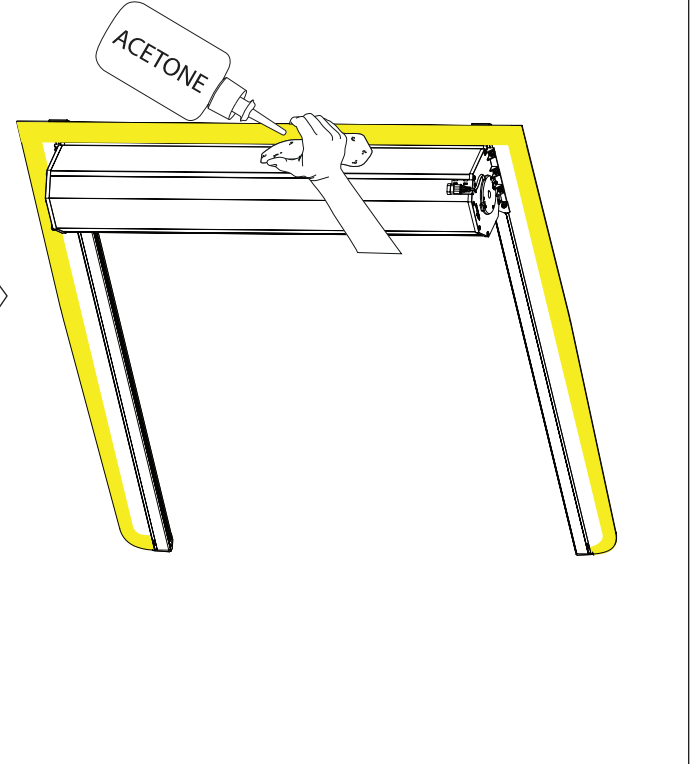

	CAR		TESSERA ROLL+
BEAM		↔	
STOP		↔	

15

16

18. 1

Basic+S-KIT Version

S-KIT
MANUAL

19

20