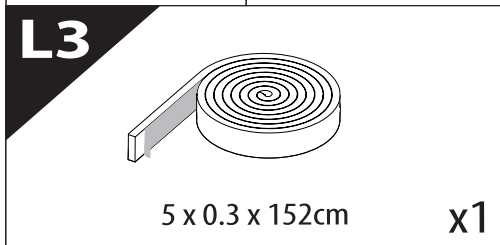

Installation Manual

PART NUMBER(S)	Model Year
TESS 140 ROLL	Nissan D40 (with c-channels)
TESS 1402 ROLL	
TESS 1403 ROLL	
Cab(s)	Installation Time / Weight
Double Cab & Space Cab	40-60 minutes / 53-57 kg