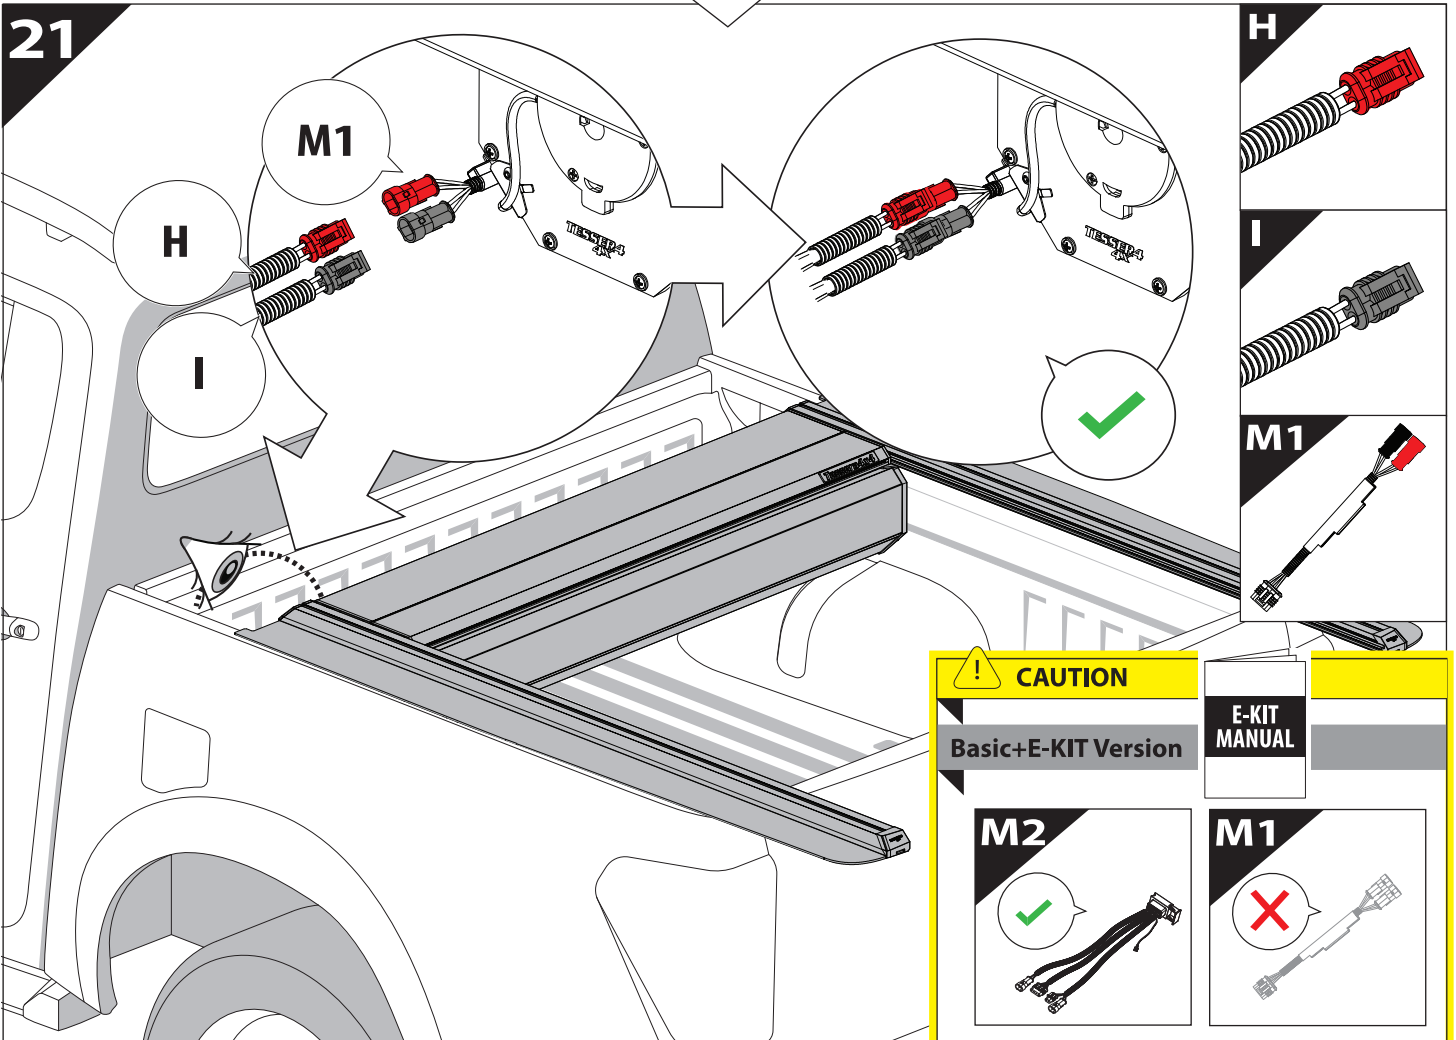

18. 1

Basic+S-KIT Version

S-KIT
MANUAL

19

20

21