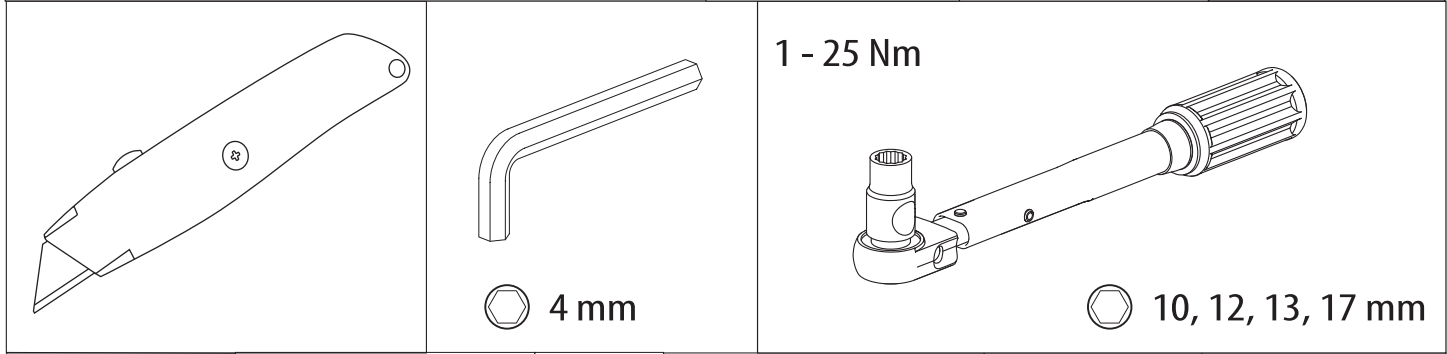

Installation Manual

PART NUMBER(S)	Model Year
TESS 140 ROLL	Nissan D40 (with c-channels)
TESS 1402 ROLL	
TESS 1403 ROLL	
Cab(s)	Installation Time / Weight
Double Cab & Space Cab	40-60 minutes / 53-57 kg