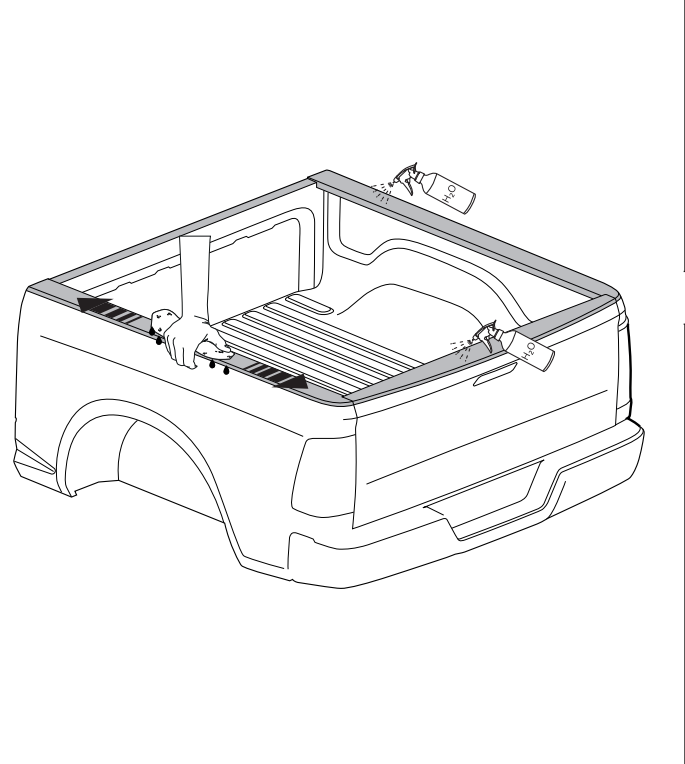

	CAR		TESSERA ROLL+
BEAM		↔	
STOP		↔	

15

16

18. 1

Basic+S-KIT Version

S-KIT
MANUAL

19

20