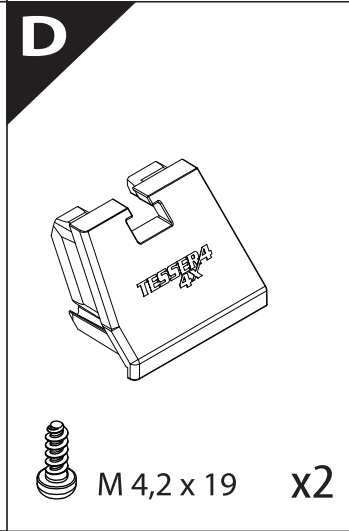

Installation Manual

PART NUMBER(S)	Model Year
TESS 140 ROLL	Nissan D40 (with c-channels)
TESS 1402 ROLL	
TESS 1403 ROLL	
Cab(s)	Installation Time / Weight
Double Cab & Space Cab	40-60 minutes / 53-57 kg