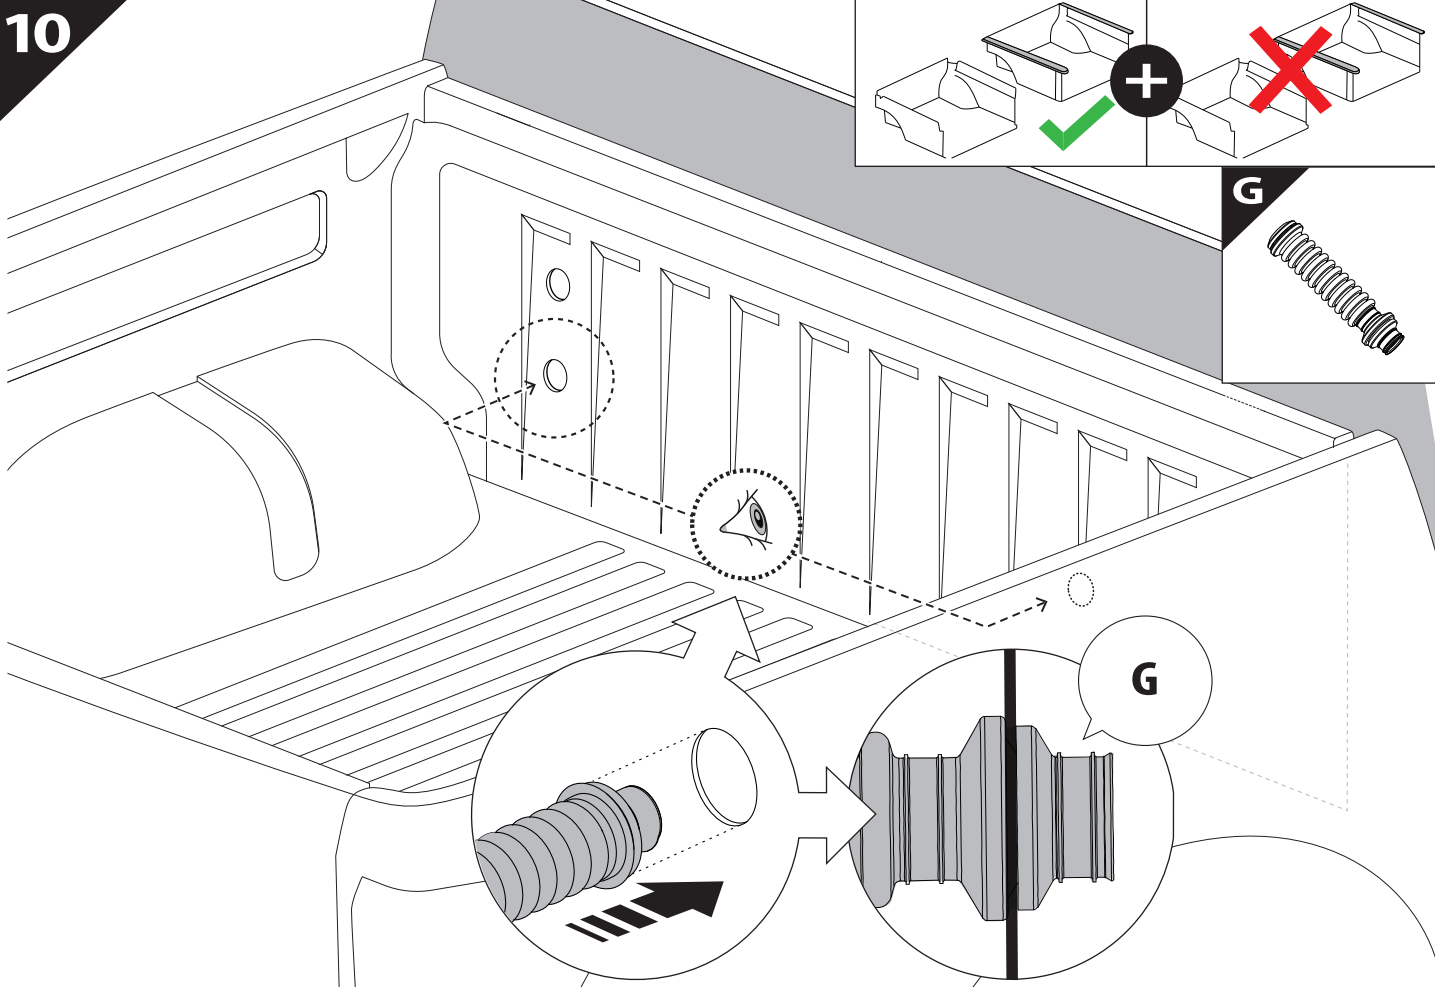

11 Only to be installed by authorized personnel