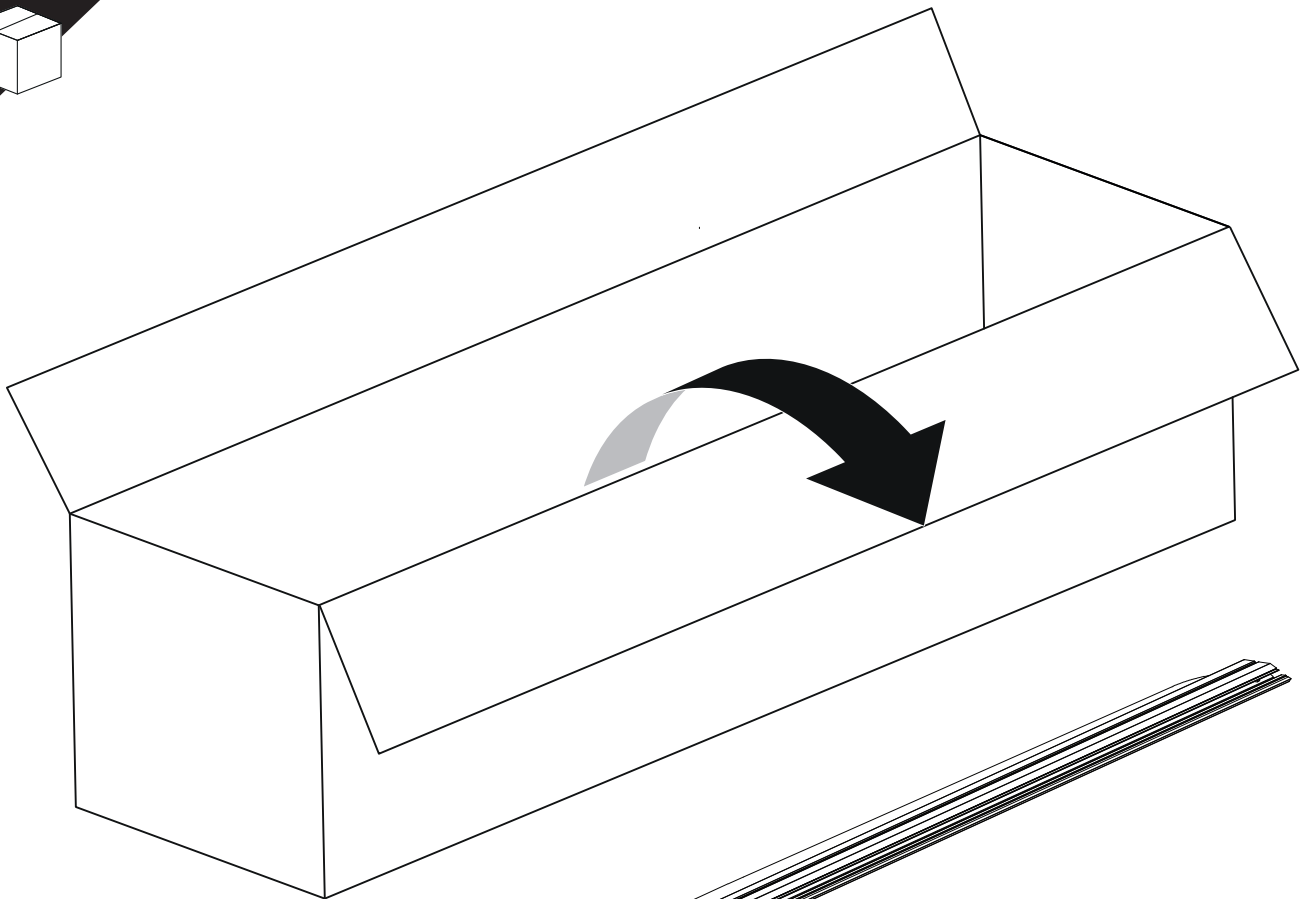

Installation Manual

PART NUMBER(S)	Model Year
TESS 140 ROLL	Nissan D40 (with c-channels)
TESS 1402 ROLL	
TESS 1403 ROLL	
Cab(s)	Installation Time / Weight
Double Cab & Space Cab	40-60 minutes / 53-57 kg