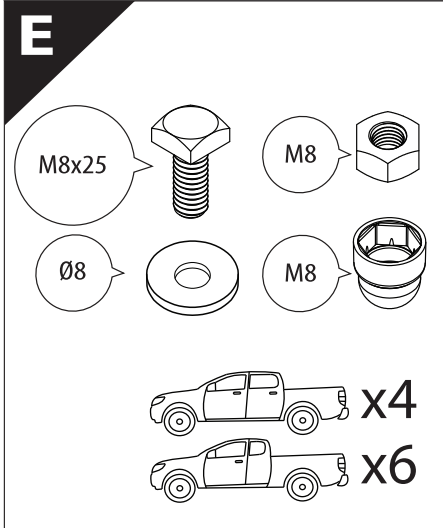

Installation Manual

PART NUMBER(S)	Model Year
TESS 140 ROLL	Nissan D40 (with c-channels)
TESS 1402 ROLL	
TESS 1403 ROLL	
Cab(s)	Installation Time / Weight
Double Cab & Space Cab	40-60 minutes / 53-57 kg