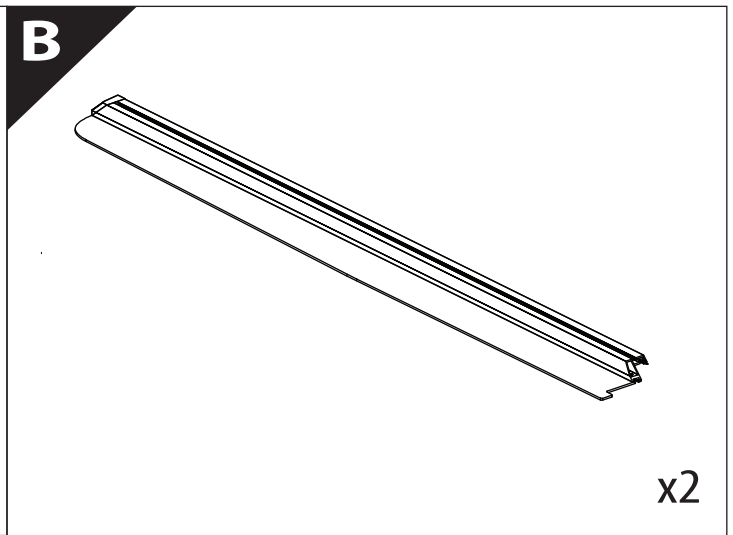

Installation Manual

PART NUMBER(S)	Model Year
TESS 140 ROLL	Nissan D40 (with c-channels)
TESS 1402 ROLL	
TESS 1403 ROLL	
Cab(s)	Installation Time / Weight
Double Cab & Space Cab	40-60 minutes / 53-57 kg