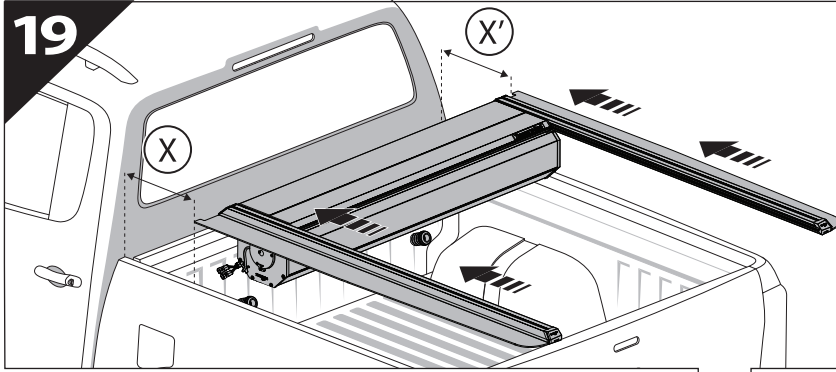

	CAR		TESSERA ROLL+
BEAM		↔	
STOP		↔	

15

16

18. 1

Basic+S-KIT Version

S-KIT
MANUAL

19

20