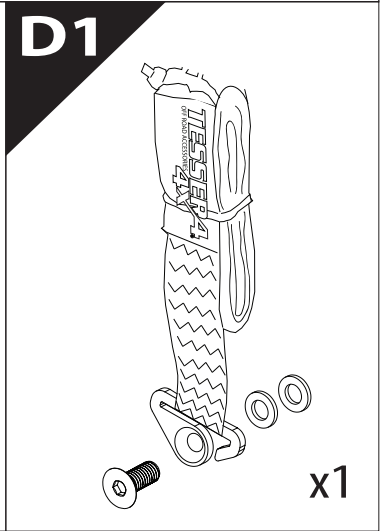

Installation Manual

PART NUMBER(S)	Model Year
TESS 140 ROLL	Nissan D40 (with c-channels)
TESS 1402 ROLL	
TESS 1403 ROLL	
Cab(s)	Installation Time / Weight
Double Cab & Space Cab	40-60 minutes / 53-57 kg

	CAR		TESSERA ROLL+
BEAM		↔	
STOP		↔	

15

16

18. 1

Basic+S-KIT Version

S-KIT
MANUAL

19

20