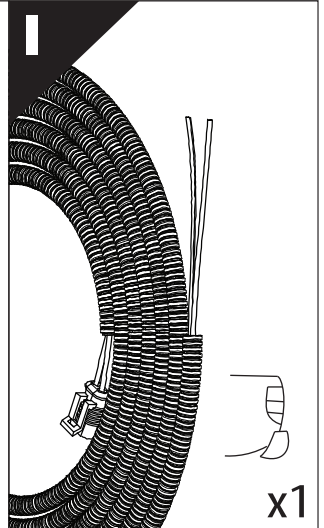

Installation Manual

PART NUMBER(S)	Model Year
TESS 140 ROLL	Nissan D40 (with c-channels)
TESS 1402 ROLL	
TESS 1403 ROLL	
Cab(s)	Installation Time / Weight
Double Cab & Space Cab	40-60 minutes / 53-57 kg

B

A

KITS

L

3

4

9.2

9.3

	CAR		TESSERA ROLL+
BEAM		↔	
STOP		↔	

15

16

18. 1

Basic+S-KIT Version

S-KIT
MANUAL

19

20