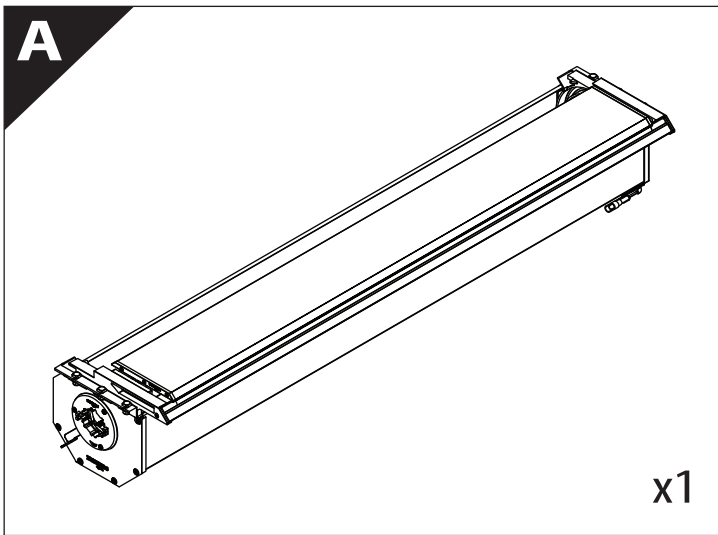

Installation Manual

PART NUMBER(S)	Model Year
TESS 140 ROLL	Nissan D40 (with c-channels)
TESS 1402 ROLL	
TESS 1403 ROLL	
Cab(s)	Installation Time / Weight
Double Cab & Space Cab	40-60 minutes / 53-57 kg