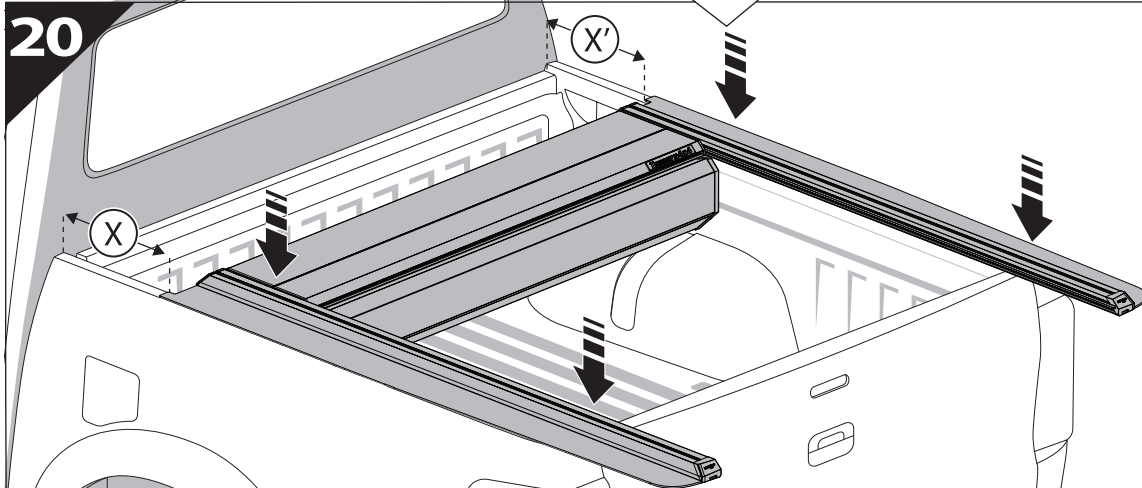

	CAR		TESSERA ROLL+
BEAM		↔	
STOP		↔	

15

16

18. 1

Basic+S-KIT Version

S-KIT
MANUAL

19

20