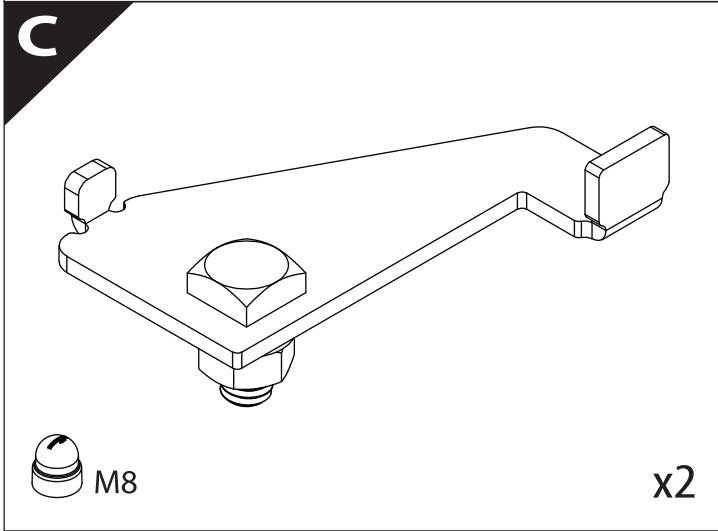

Installation Manual

PART NUMBER(S)	Model Year
TESS 140 ROLL	Nissan D40 (with c-channels)
TESS 1402 ROLL	
TESS 1403 ROLL	
Cab(s)	Installation Time / Weight
Double Cab & Space Cab	40-60 minutes / 53-57 kg