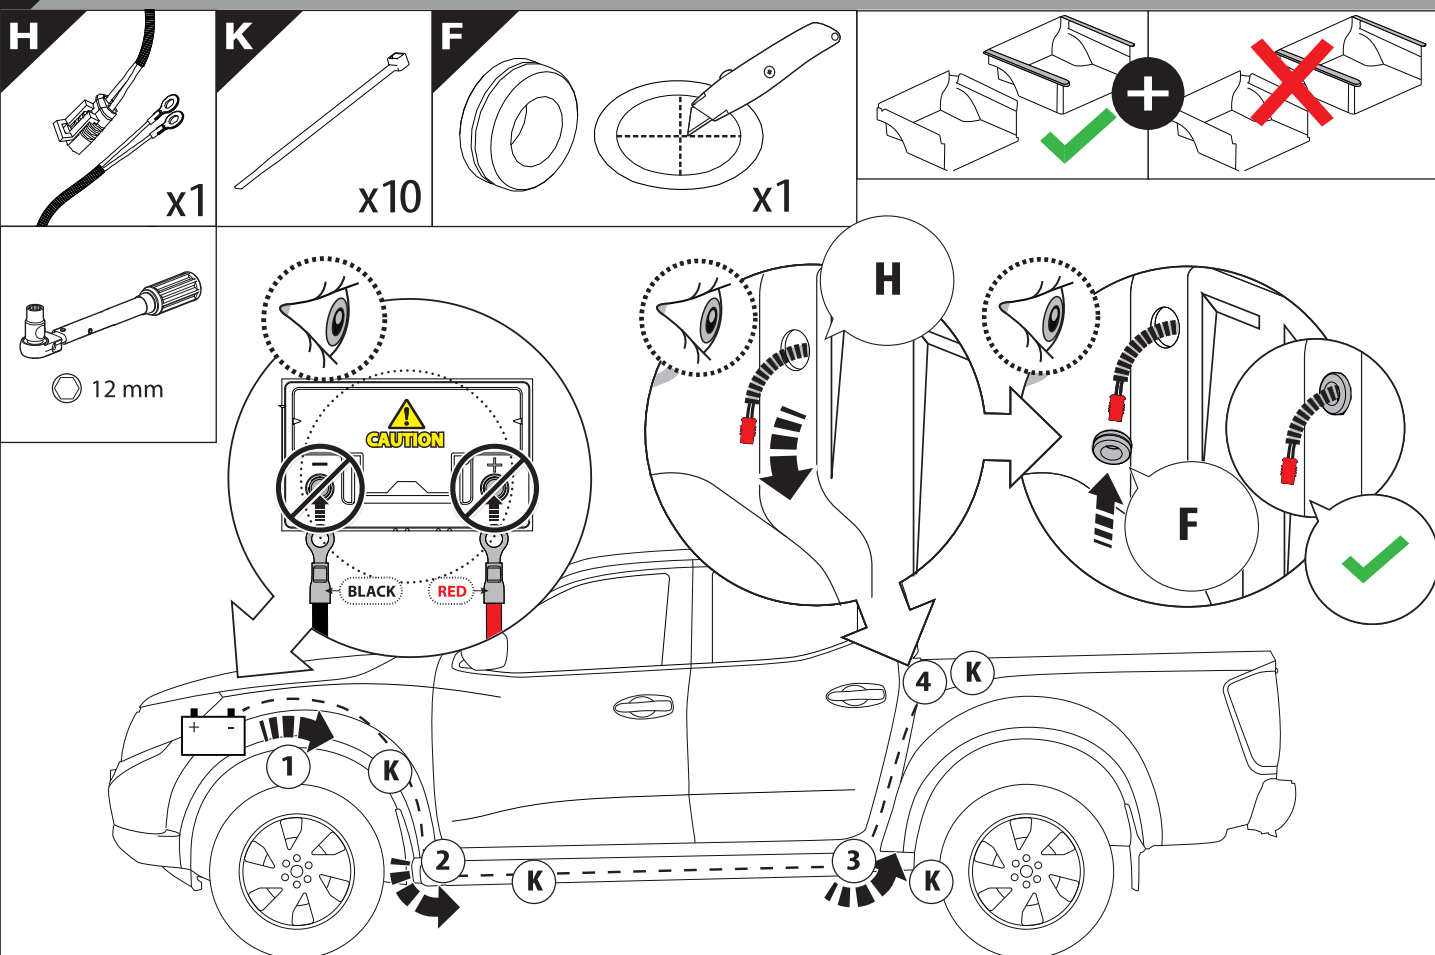

11 Only to be installed by authorized personnel