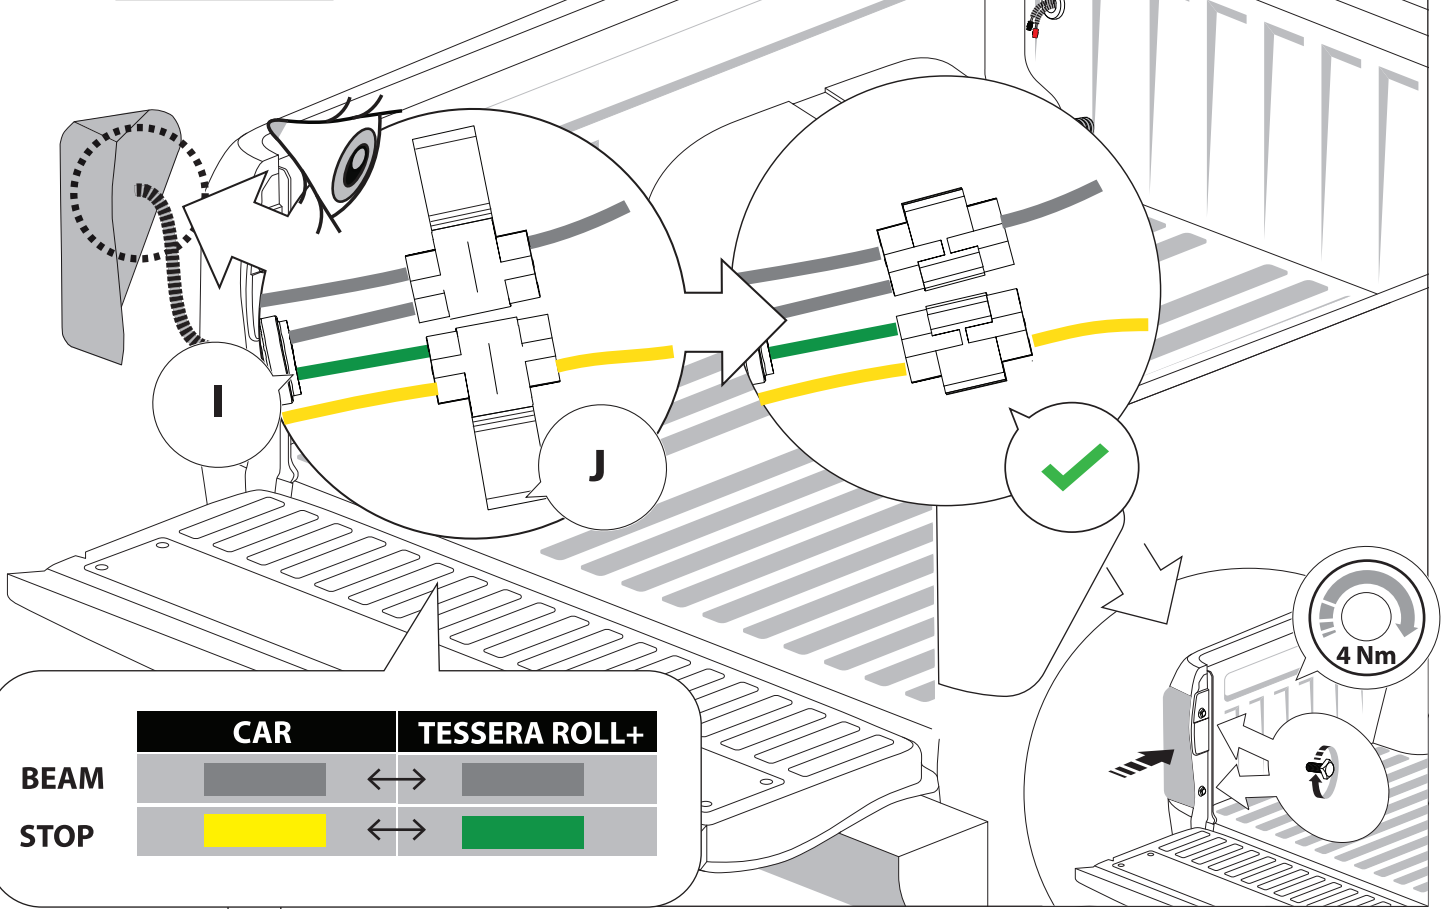

11 Only to be installed by authorized personnel

11.1

11.2

12

I

K

13

14

	CAR		TESSERA ROLL+
BEAM		↔	
STOP		↔	

15

16

18. 1

Basic+S-KIT Version

S-KIT
MANUAL

19

20