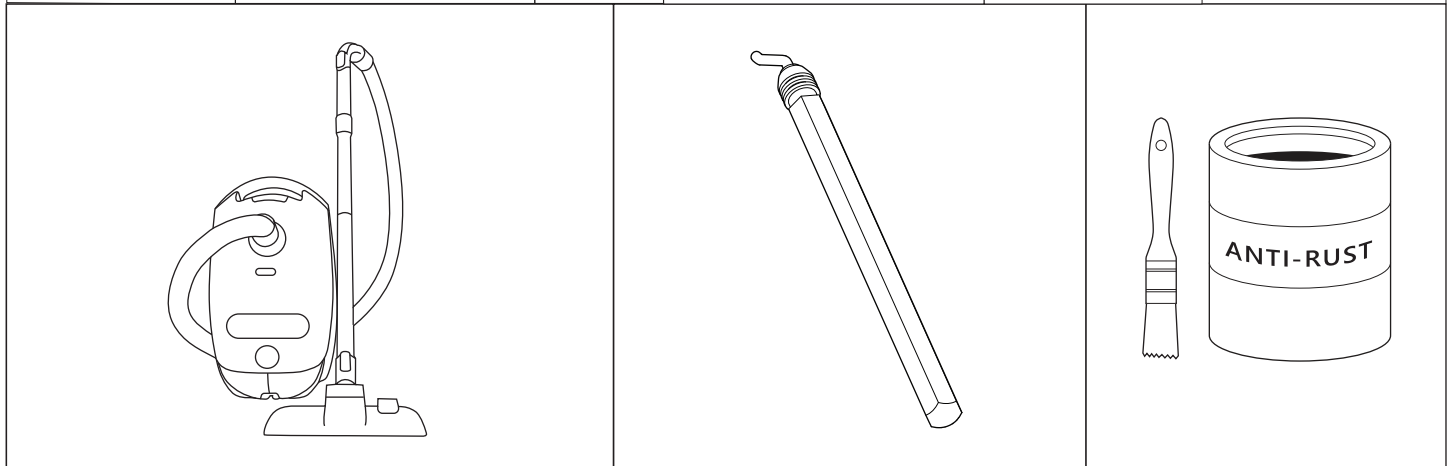

Installation Manual

PART NUMBER(S)	Model Year
TESS 140 ROLL	Nissan D40 (with c-channels)
TESS 1402 ROLL	
TESS 1403 ROLL	
Cab(s)	Installation Time / Weight
Double Cab & Space Cab	40-60 minutes / 53-57 kg