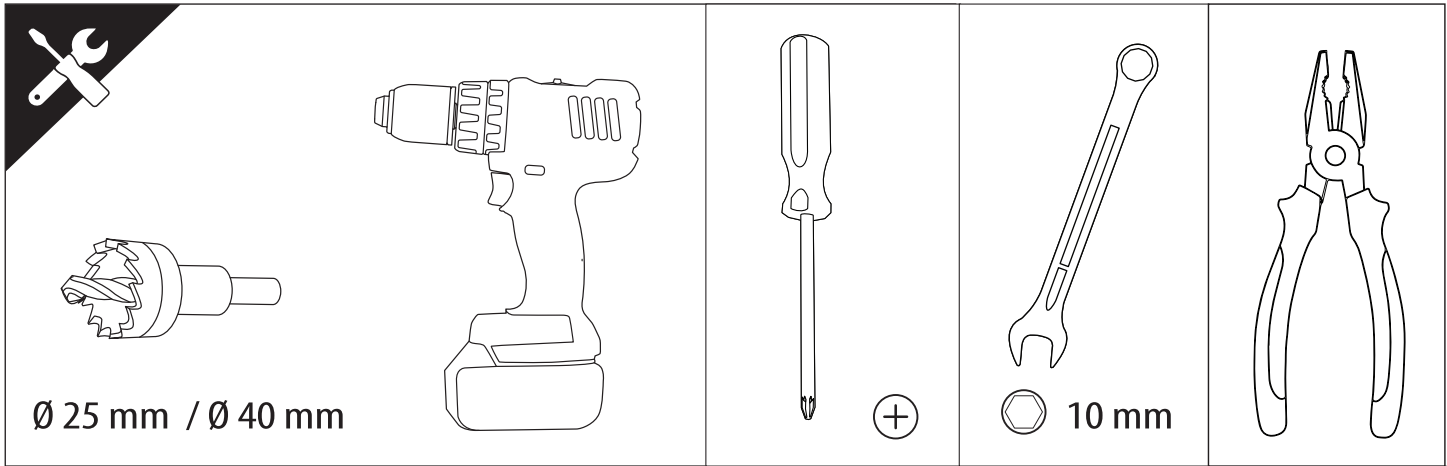

Installation Manual

PART NUMBER(S)	Model Year
TESS 140 ROLL	Nissan D40 (with c-channels)
TESS 1402 ROLL	
TESS 1403 ROLL	
Cab(s)	Installation Time / Weight
Double Cab & Space Cab	40-60 minutes / 53-57 kg