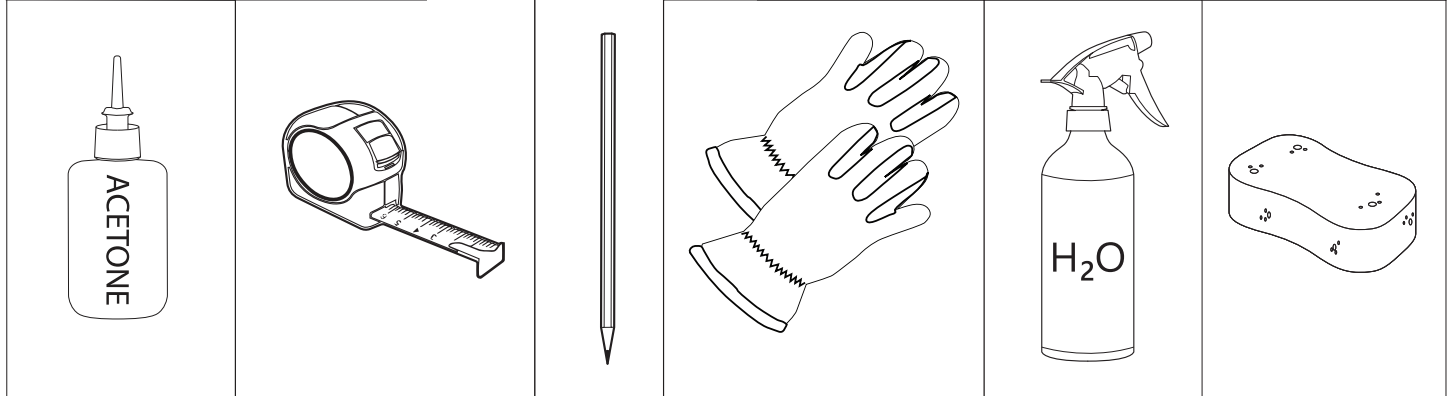

Installation Manual

PART NUMBER(S)	Model Year
TESS 140 ROLL	Nissan D40 (with c-channels)
TESS 1402 ROLL	
TESS 1403 ROLL	
Cab(s)	Installation Time / Weight
Double Cab & Space Cab	40-60 minutes / 53-57 kg