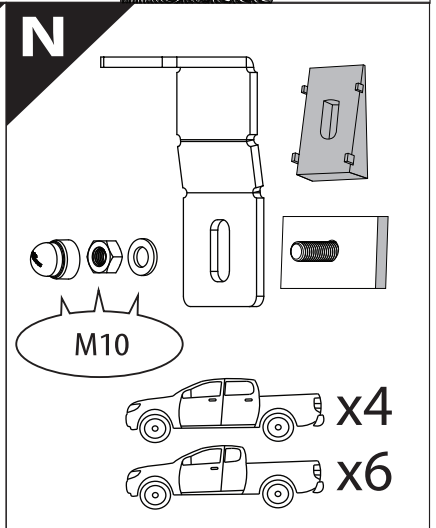

Installation Manual

PART NUMBER(S)	Model Year
TESS 140 ROLL	Nissan D40 (with c-channels)
TESS 1402 ROLL	
TESS 1403 ROLL	
Cab(s)	Installation Time / Weight
Double Cab & Space Cab	40-60 minutes / 53-57 kg