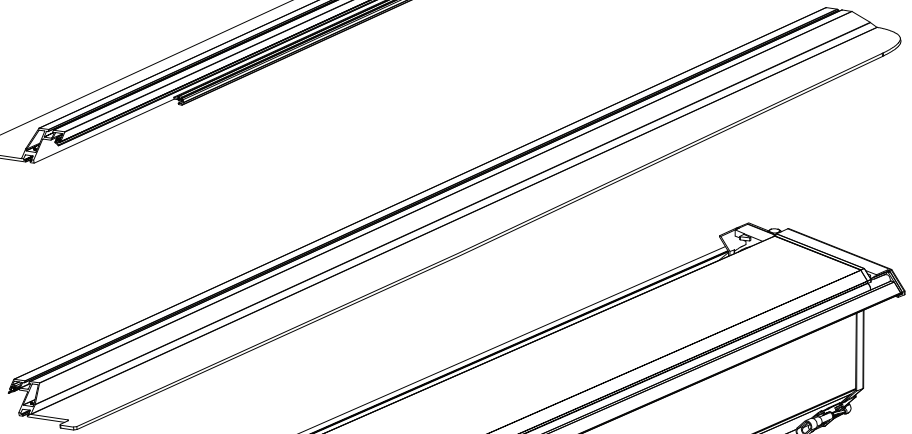

Installation Manual

PART NUMBER(S)	Model Year
TESS 140 ROLL	Nissan D40 (with c-channels)
TESS 1402 ROLL	
TESS 1403 ROLL	
Cab(s)	Installation Time / Weight
Double Cab & Space Cab	40-60 minutes / 53-57 kg