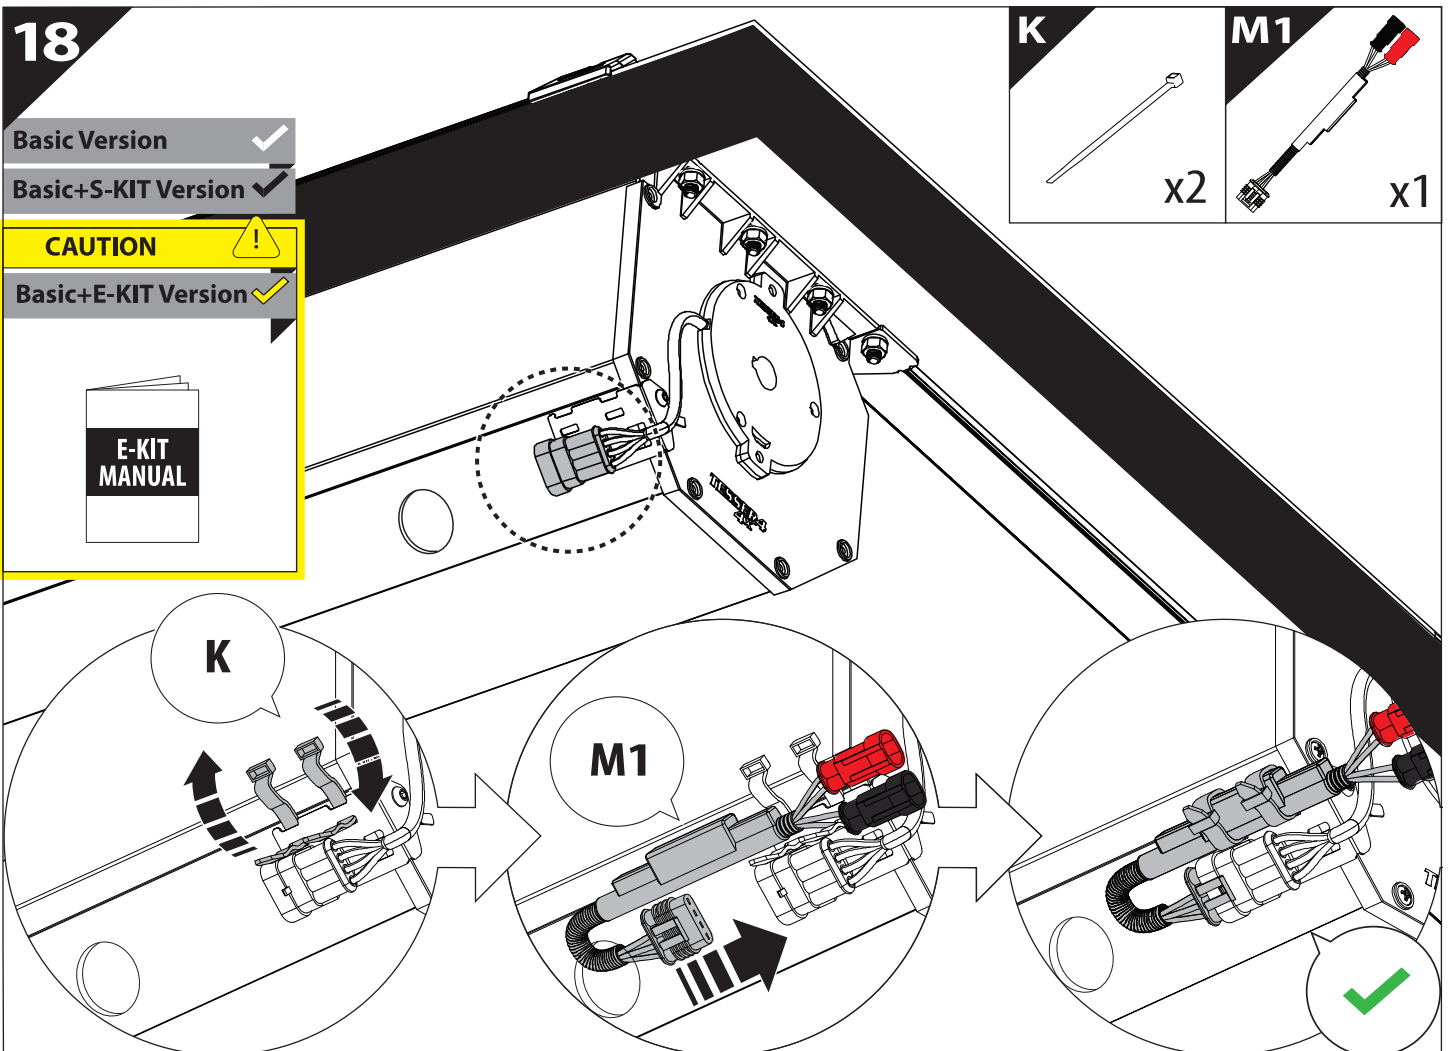

11 Only to be installed by authorized personnel

11.1

11.2

12

I

K

13

14

	CAR		TESSERA ROLL+
BEAM		↔	
STOP		↔	

15

16

18. 1

Basic+S-KIT Version

S-KIT
MANUAL

19

20