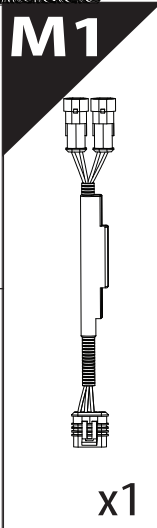

Installation Manual

PART NUMBER(S)	Model Year
TESS 140 ROLL	Nissan D40 (with c-channels)
TESS 1402 ROLL	
TESS 1403 ROLL	
Cab(s)	Installation Time / Weight
Double Cab & Space Cab	40-60 minutes / 53-57 kg

B

A

KITS

L

3

4

9.2

9.3

	CAR		TESSERA ROLL+
BEAM		↔	
STOP		↔	

15

16

18. 1

Basic+S-KIT Version

S-KIT
MANUAL

19

20