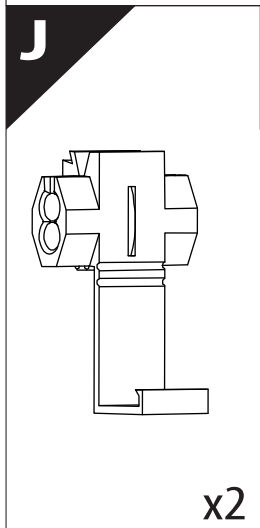

Installation Manual

PART NUMBER(S)	Model Year
TESS 14082 ROLL	SsangYong Musso-Rexton Sports 2018+ SHORT BED
TESS 14083 ROLL	SsangYong Musso-Rexton Sports 2018+ GRAND
Cab(s)	Installation Time / Weight
Double Cab	40-60 minutes / 53-57 kg

Ø 25 mm / 40 mm

4 mm

1 - 25 Nm

10, 12, 13, 17 mm

ACETONE

H₂O

ANTI-RUST

INSTALATION
MANUAL