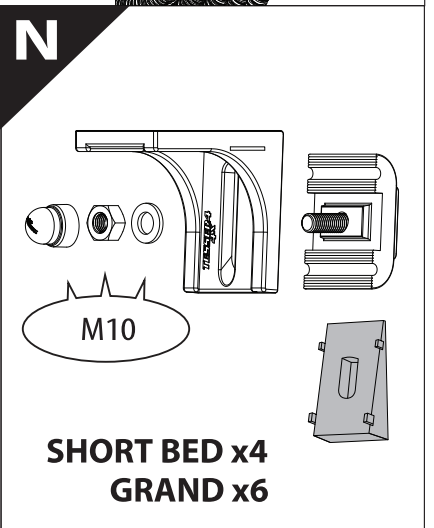

Installation Manual

PART NUMBER(S)	Model Year
TESS 14082 ROLL	SsangYong Musso-Rexton Sports 2018+ SHORT BED
TESS 14083 ROLL	SsangYong Musso-Rexton Sports 2018+ GRAND
Cab(s)	Installation Time / Weight
Double Cab	40-60 minutes / 53-57 kg

Ø 25 mm / 40 mm

4 mm

1 - 25 Nm

10, 12, 13, 17 mm

ACETONE

H₂O

ANTI-RUST

INSTALATION
MANUAL