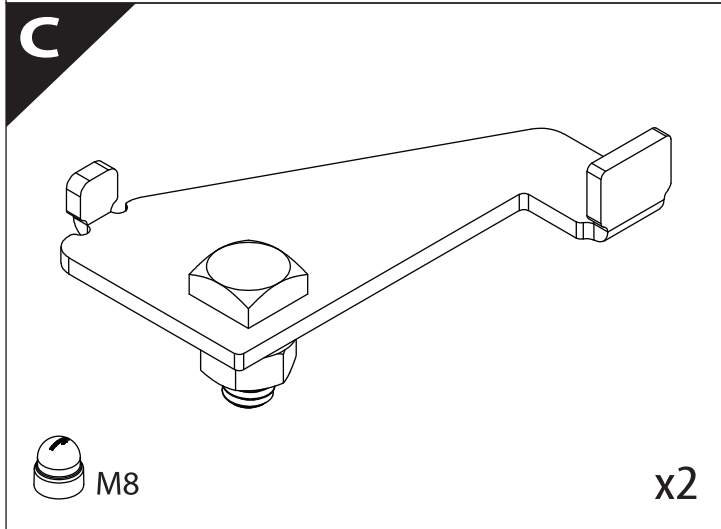

Installation Manual

PART NUMBER(S)	Model Year
TESS 14082 ROLL	SsangYong Musso-Rexton Sports 2018+ SHORT BED
TESS 14083 ROLL	SsangYong Musso-Rexton Sports 2018+ GRAND
Cab(s)	Installation Time / Weight
Double Cab	40-60 minutes / 53-57 kg

Ø 25 mm / 40 mm

4 mm

1 - 25 Nm

10, 12, 13, 17 mm

ACETONE

H₂O

ANTI-RUST

INSTALATION
MANUAL