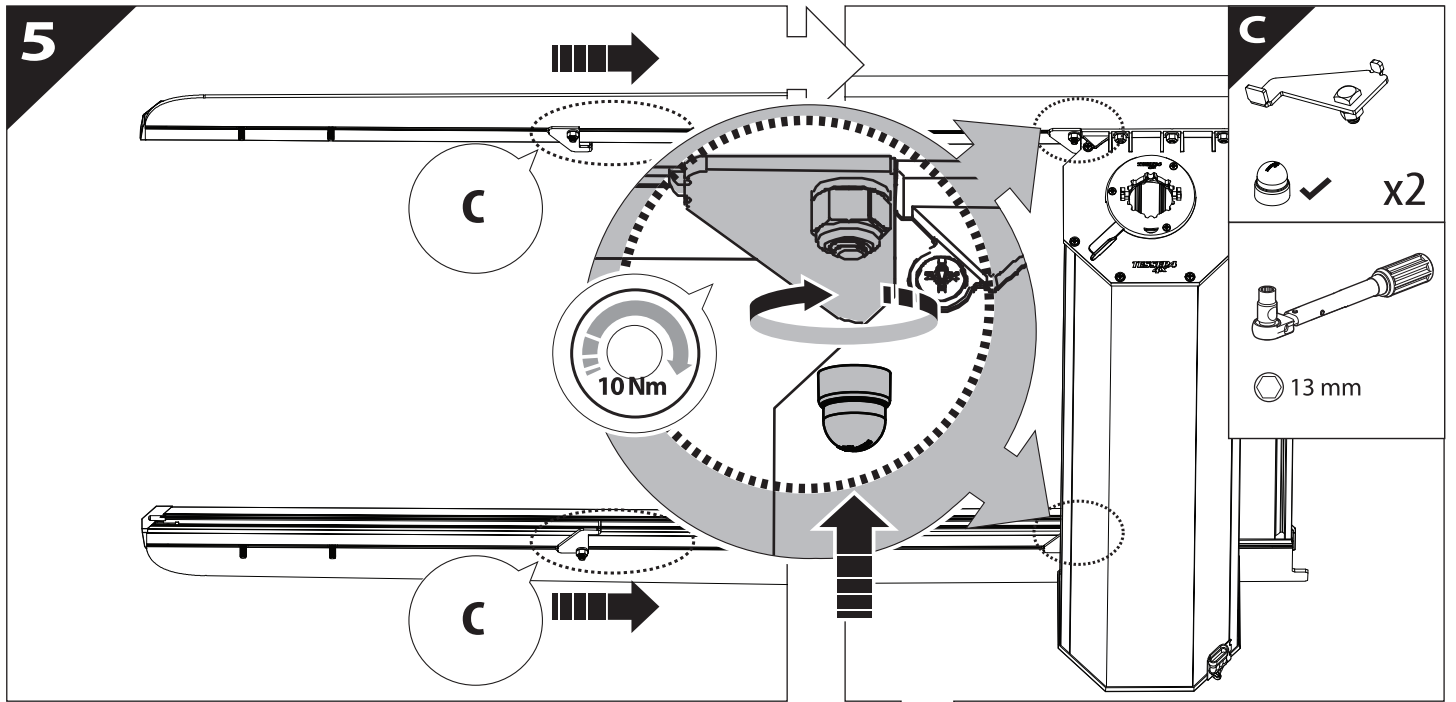

Ø 25 mm / 40 mm

4 mm

1 - 25 Nm

10, 12, 13, 17 mm

ACETONE

H₂O

ANTI-RUST

INSTALATION
MANUAL

6.1 **CAUTION** Basic Version ✓ & Basic+S-KIT Version ✓

7

! TRY TO FIND FREE & STRAIGHT SPOTS IN THESE DIMENSIONS ACCORDINGLY

8. 2

9

10

11

Only to be installed by authorized personnel