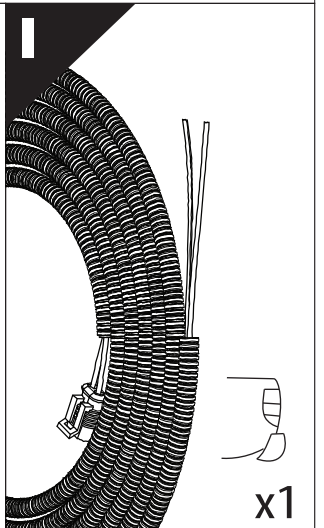

Installation Manual

PART NUMBER(S)	Model Year
TESS 14082 ROLL	SsangYong Musso-Rexton Sports 2018+ SHORT BED
TESS 14083 ROLL	SsangYong Musso-Rexton Sports 2018+ GRAND
Cab(s)	Installation Time / Weight
Double Cab	40-60 minutes / 53-57 kg

Ø 25 mm / 40 mm

4 mm

1 - 25 Nm

10, 12, 13, 17 mm

ACETONE

H₂O

ANTI-RUST

INSTALATION
MANUAL