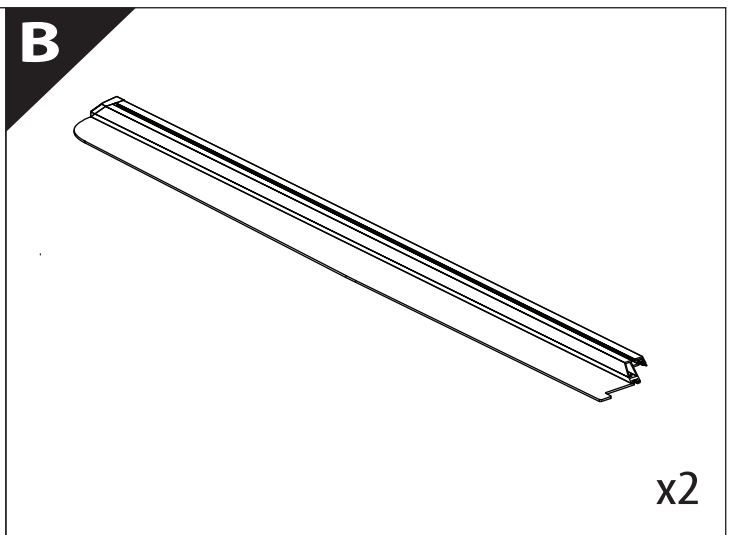

Installation Manual

PART NUMBER(S)	Model Year
TESS 14082 ROLL	SsangYong Musso-Rexton Sports 2018+ SHORT BED
TESS 14083 ROLL	SsangYong Musso-Rexton Sports 2018+ GRAND
Cab(s)	Installation Time / Weight
Double Cab	40-60 minutes / 53-57 kg

Ø 25 mm / 40 mm

4 mm

1 - 25 Nm

10, 12, 13, 17 mm

ACETONE

H₂O

ANTI-RUST

INSTALATION
MANUAL