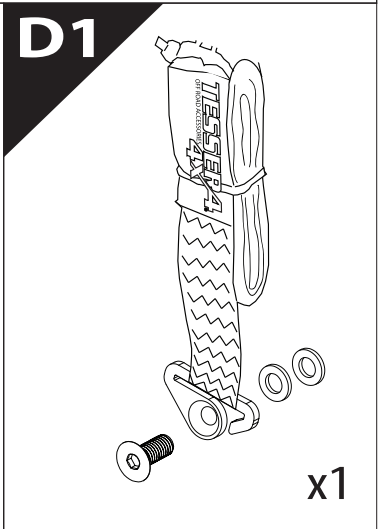

Installation Manual

PART NUMBER(S)	Model Year
TESS 14082 ROLL	SsangYong Musso-Rexton Sports 2018+ SHORT BED
TESS 14083 ROLL	SsangYong Musso-Rexton Sports 2018+ GRAND
Cab(s)	Installation Time / Weight
Double Cab	40-60 minutes / 53-57 kg

Ø 25 mm / 40 mm

4 mm

1 - 25 Nm

10, 12, 13, 17 mm

ACETONE

H₂O

ANTI-RUST

INSTALATION
MANUAL