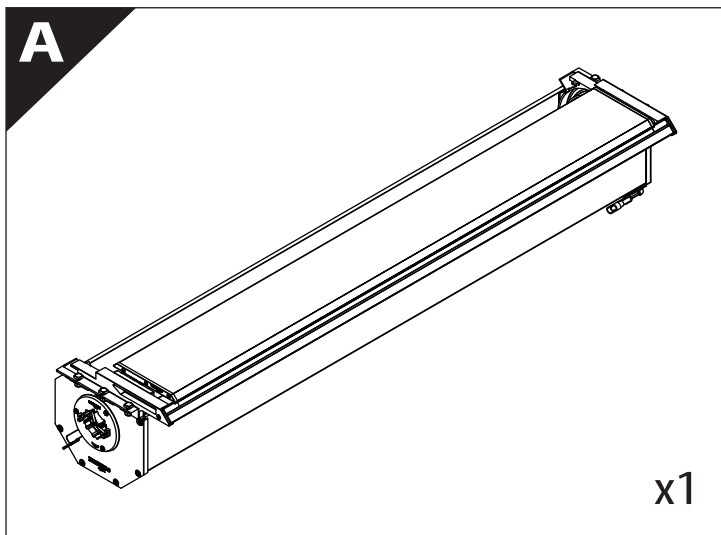

Installation Manual

PART NUMBER(S)	Model Year
TESS 14082 ROLL	SsangYong Musso-Rexton Sports 2018+ SHORT BED
TESS 14083 ROLL	SsangYong Musso-Rexton Sports 2018+ GRAND
Cab(s)	Installation Time / Weight
Double Cab	40-60 minutes / 53-57 kg

Ø 25 mm / 40 mm

4 mm

1 - 25 Nm

10, 12, 13, 17 mm

ACETONE

H₂O

ANTI-RUST

INSTALATION
MANUAL