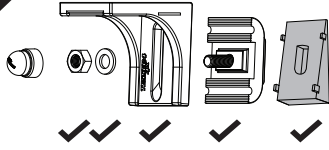

27

N

E

SHORT BED x4 / GRAND x6

CAUTION !