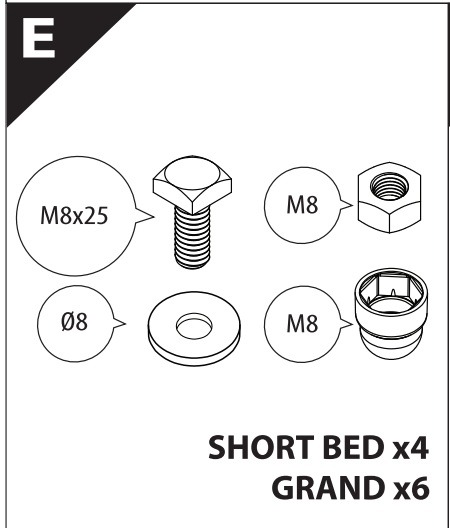

Installation Manual

PART NUMBER(S)	Model Year
TESS 14082 ROLL	SsangYong Musso-Rexton Sports 2018+ SHORT BED
TESS 14083 ROLL	SsangYong Musso-Rexton Sports 2018+ GRAND
Cab(s)	Installation Time / Weight
Double Cab	40-60 minutes / 53-57 kg

Ø 25 mm / 40 mm

4 mm

1 - 25 Nm

10, 12, 13, 17 mm

ACETONE

H₂O

ANTI-RUST

INSTALATION
MANUAL