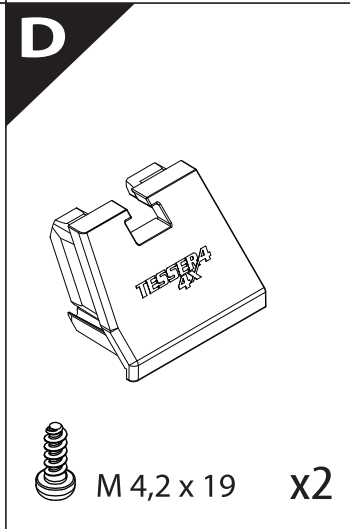

Installation Manual

PART NUMBER(S)	Model Year
TESS 14082 ROLL	SsangYong Musso-Rexton Sports 2018+ SHORT BED
TESS 14083 ROLL	SsangYong Musso-Rexton Sports 2018+ GRAND
Cab(s)	Installation Time / Weight
Double Cab	40-60 minutes / 53-57 kg

Ø 25 mm / 40 mm

4 mm

1 - 25 Nm

10, 12, 13, 17 mm

ACETONE

H₂O

ANTI-RUST

INSTALATION
MANUAL