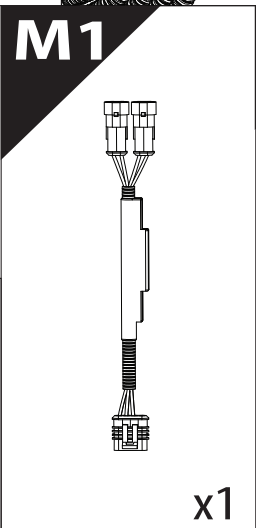

Installation Manual

PART NUMBER(S)	Model Year
TESS 14082 ROLL	SsangYong Musso-Rexton Sports 2018+ SHORT BED
TESS 14083 ROLL	SsangYong Musso-Rexton Sports 2018+ GRAND
Cab(s)	Installation Time / Weight
Double Cab	40-60 minutes / 53-57 kg

Ø 25 mm / 40 mm

4 mm

1 - 25 Nm

10, 12, 13, 17 mm

ACETONE

H₂O

ANTI-RUST

INSTALATION
MANUAL