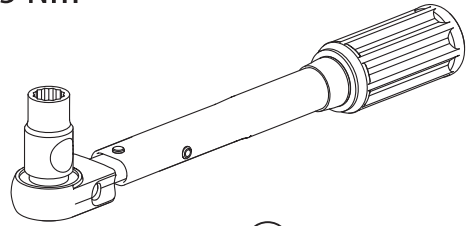

Installation Manual

PART NUMBER(S)	Model Year
TESS 14082 ROLL	SsangYong Musso-Rexton Sports 2018+ SHORT BED
TESS 14083 ROLL	SsangYong Musso-Rexton Sports 2018+ GRAND
Cab(s)	Installation Time / Weight
Double Cab	40-60 minutes / 53-57 kg

Ø 25 mm / 40 mm

4 mm

1 - 25 Nm

10, 12, 13, 17 mm

ACETONE

H₂O

ANTI-RUST

INSTALATION
MANUAL