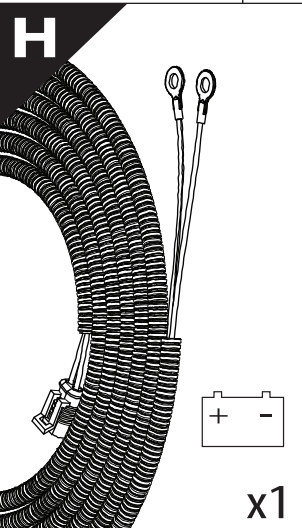

Installation Manual

PART NUMBER(S)	Model Year
TESS 14082 ROLL	SsangYong Musso-Rexton Sports 2018+ SHORT BED
TESS 14083 ROLL	SsangYong Musso-Rexton Sports 2018+ GRAND
Cab(s)	Installation Time / Weight
Double Cab	40-60 minutes / 53-57 kg

Ø 25 mm / 40 mm

4 mm

1 - 25 Nm

10, 12, 13, 17 mm

ACETONE

H₂O

ANTI-RUST

INSTALATION
MANUAL