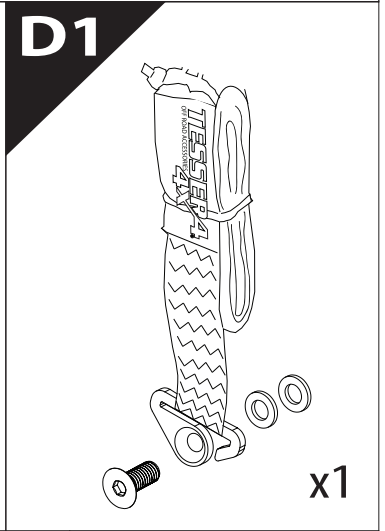

Installation Manual

PART NUMBER(S)	Model Year
TESS-1401 ROLL	VW Amarok 2010-2021
Cab(s)	Installation Time / Weight
Double Cab	40-60 minutes / 53-57 kg

Ø 25 mm / Ø 40 mm

+

4 mm

T 30

1 - 25 Nm

10, 12, 13, 17 mm

x1

B

A

KITS

L

3

4

9.2

X:1100mm Y:200mm

26

X:1100mm Y:200mm

CAUTION !

CAUTION !

CAUTION !

29

30