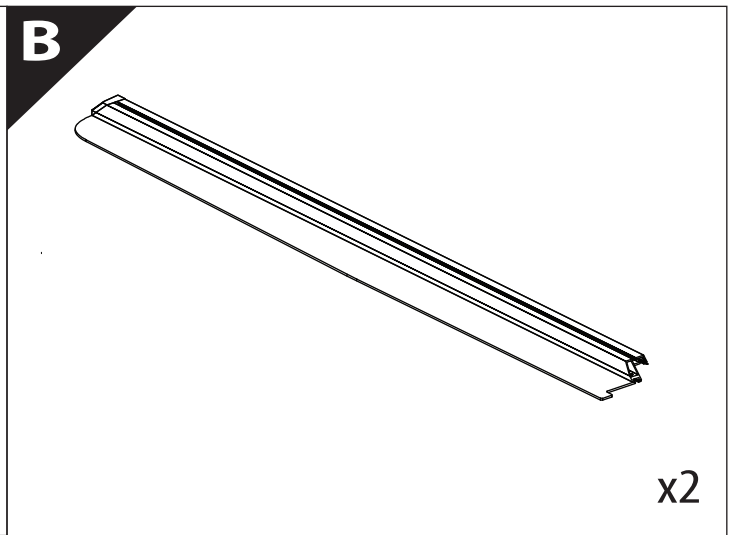

Installation Manual

PART NUMBER(S)	Model Year
TESS-1401 ROLL	VW Amarok 2010-2021
Cab(s)	Installation Time / Weight
Double Cab	40-60 minutes / 53-57 kg

Ø 25 mm / Ø 40 mm

+

4 mm

T 30

1 - 25 Nm

10, 12, 13, 17 mm