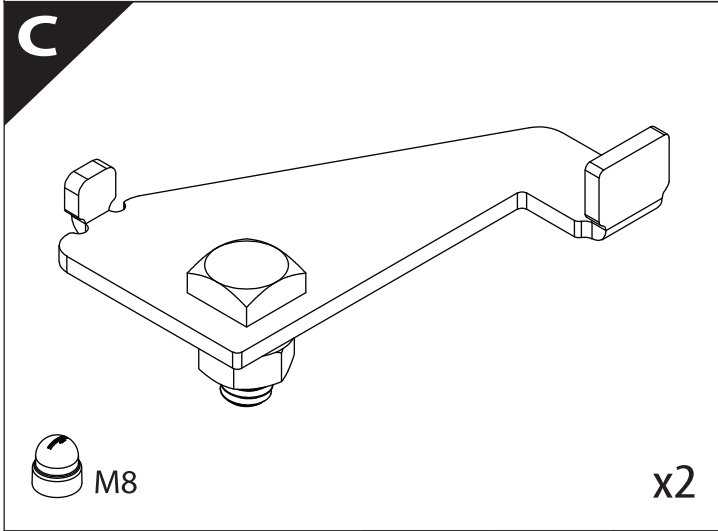

Installation Manual

PART NUMBER(S)	Model Year
TESS-1401 ROLL	VW Amarok 2010-2021
Cab(s)	Installation Time / Weight
Double Cab	40-60 minutes / 53-57 kg

Ø 25 mm / Ø 40 mm

+

4 mm

T 30

1 - 25 Nm

10, 12, 13, 17 mm

X:1100mm Y:200mm

26

X:1100mm Y:200mm

CAUTION !

CAUTION !

CAUTION !

29

30