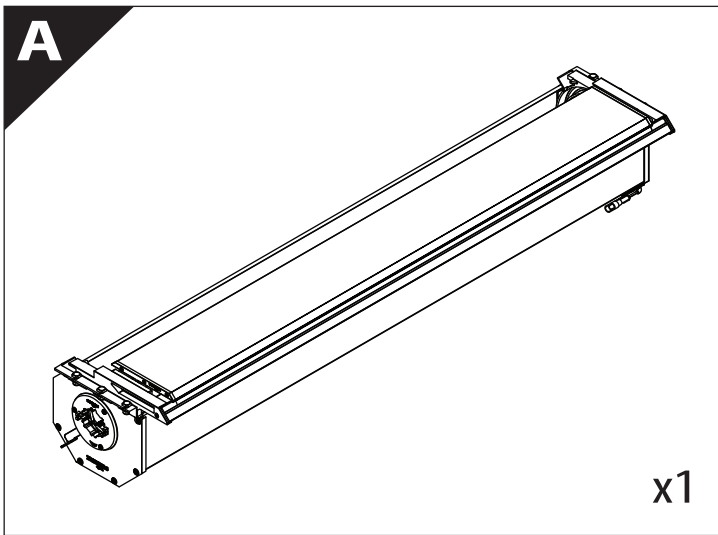

Installation Manual

PART NUMBER(S)	Model Year
TESS-1401 ROLL	VW Amarok 2010-2021
Cab(s)	Installation Time / Weight
Double Cab	40-60 minutes / 53-57 kg

Ø 25 mm / Ø 40 mm

+

4 mm

T 30

1 - 25 Nm

10, 12, 13, 17 mm