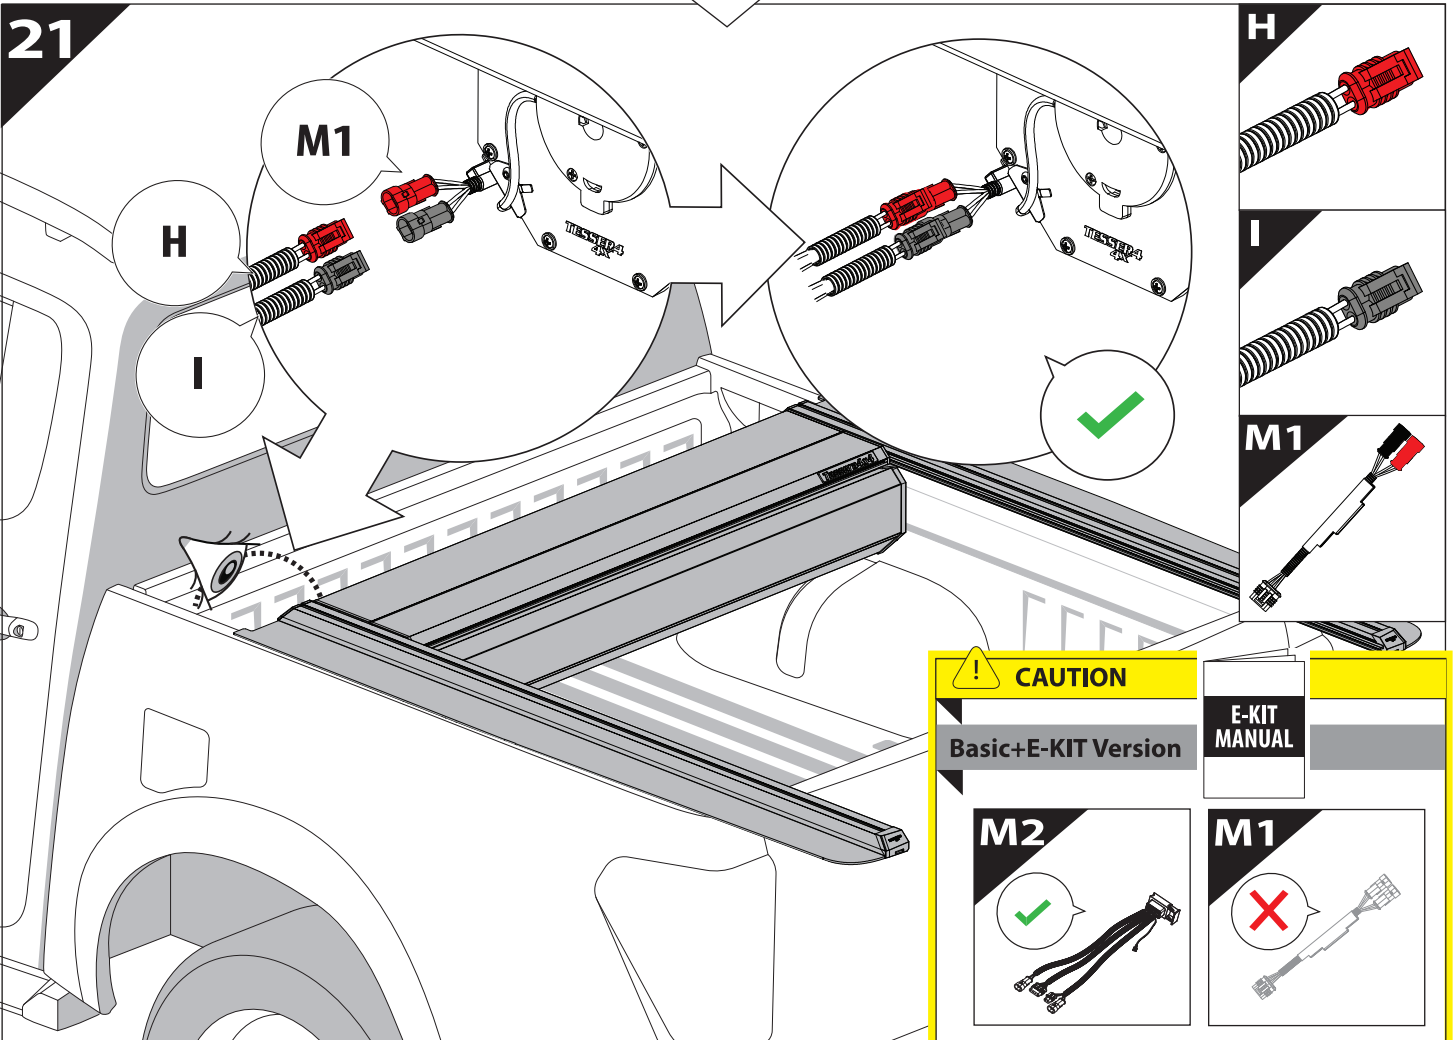

19

20

21

CAUTION	
Basic+E-KIT Version	
E-KIT MANUAL	
M2 ✓ 	M1 ✗