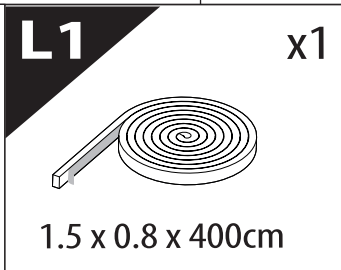

Installation Manual

PART NUMBER(S)	Model Year
TESS-1401 ROLL	VW Amarok 2010-2021
Cab(s)	Installation Time / Weight
Double Cab	40-60 minutes / 53-57 kg

Ø 25 mm / Ø 40 mm

+

4 mm

T 30

1 - 25 Nm

10, 12, 13, 17 mm

x1

B

A

KITS

L

3

4

9.2

X:1100mm Y:200mm

26

X:1100mm Y:200mm

CAUTION !

CAUTION !

CAUTION !

29

30