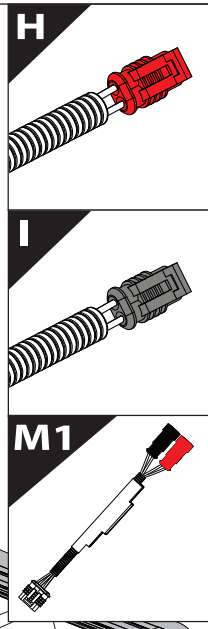

19

20

21

CAUTION	
Basic+E-KIT Version	
E-KIT MANUAL	
M2 ✓ 	M1 ✗