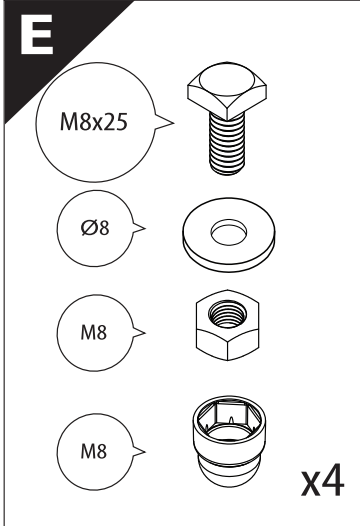

Installation Manual

PART NUMBER(S)	Model Year
TESS-1401 ROLL	VW Amarok 2010-2021
Cab(s)	Installation Time / Weight
Double Cab	40-60 minutes / 53-57 kg

Ø 25 mm / Ø 40 mm

+

4 mm

T 30

1 - 25 Nm

10, 12, 13, 17 mm

x1

B

A

KITS

L

3

4

9.2

X:1100mm Y:200mm

26

X:1100mm Y:200mm

CAUTION !

CAUTION !

CAUTION !

29

30