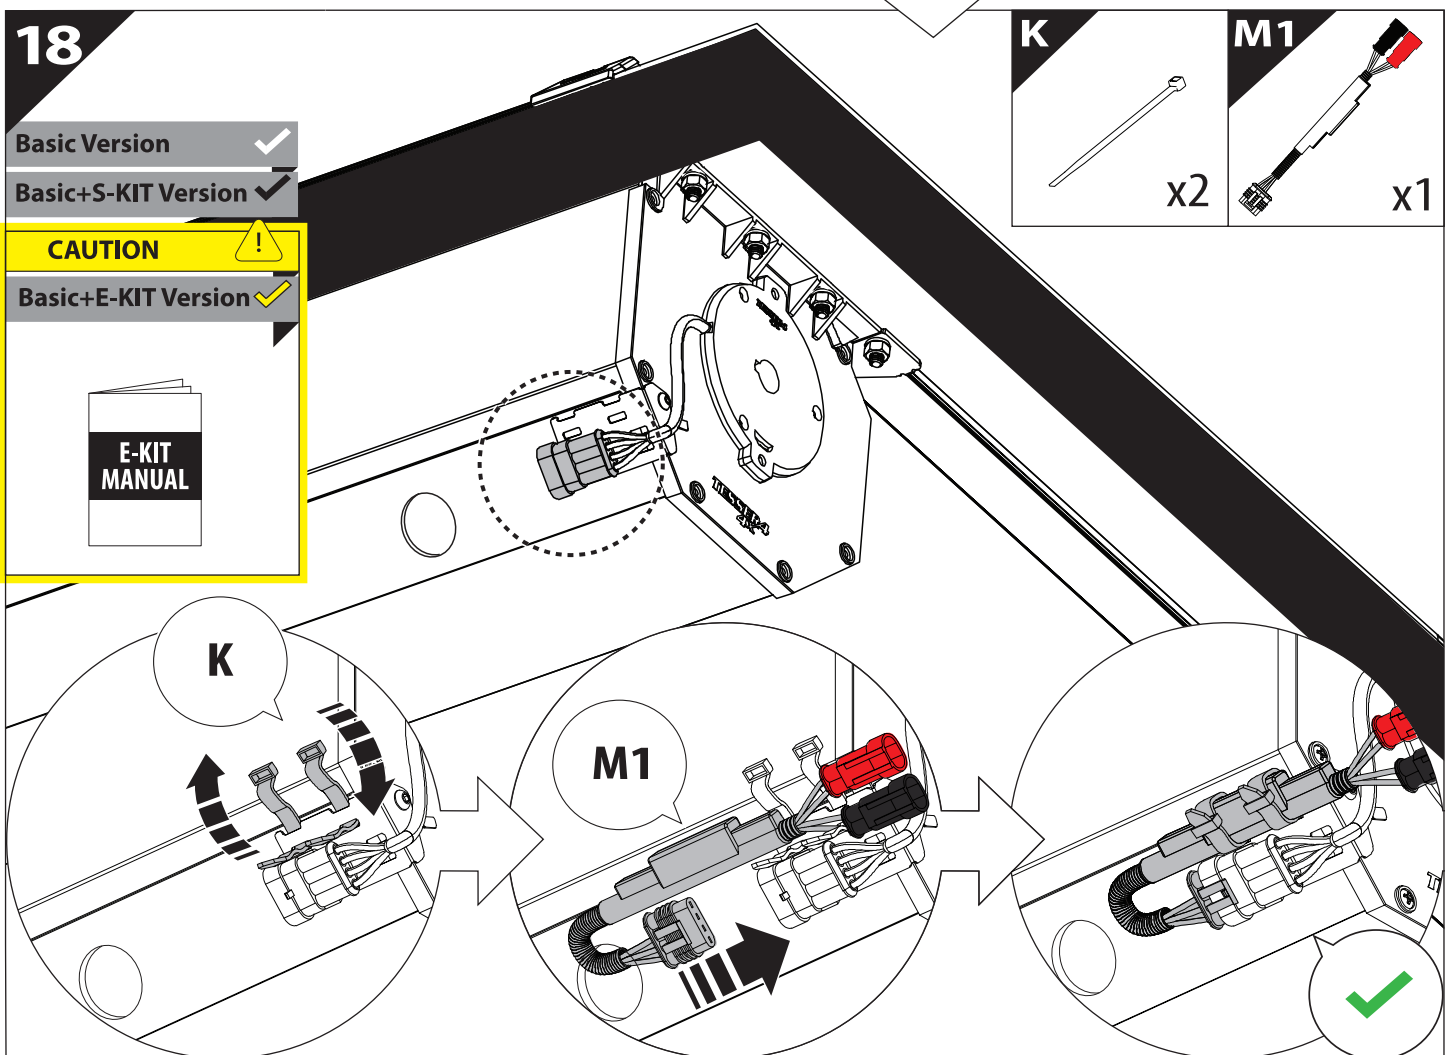

9.3

11.1

11.2

14

	CAR		TESSERA ROLL+
BEAM		↔	
STOP		↔	

15

19

20

X:1100mm Y:200mm

26

X:1100mm Y:200mm

CAUTION !

CAUTION !

CAUTION !

29

30