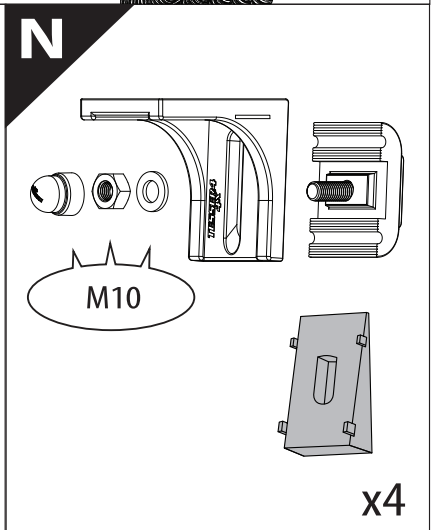

Installation Manual

PART NUMBER(S)	Model Year
TESS-1401 ROLL	VW Amarok 2010-2021
Cab(s)	Installation Time / Weight
Double Cab	40-60 minutes / 53-57 kg

Ø 25 mm / Ø 40 mm

+

4 mm

T 30

1 - 25 Nm

10, 12, 13, 17 mm

x1

B

A

KITS

L

3

4

9.2

X:1100mm Y:200mm

26

X:1100mm Y:200mm

CAUTION !

CAUTION !

CAUTION !

29

30