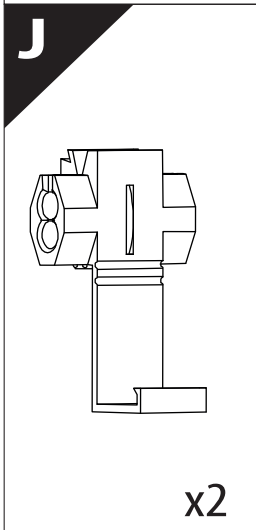

Installation Manual

PART NUMBER(S)	Model Year
TESS-1401 ROLL	VW Amarok 2010-2021
Cab(s)	Installation Time / Weight
Double Cab	40-60 minutes / 53-57 kg

Ø 25 mm / Ø 40 mm

+

4 mm

T 30

1 - 25 Nm

10, 12, 13, 17 mm

x1

B

A

KITS

L

3

4

9.2

X:1100mm Y:200mm

26

X:1100mm Y:200mm

CAUTION !

CAUTION !

CAUTION !

29

30