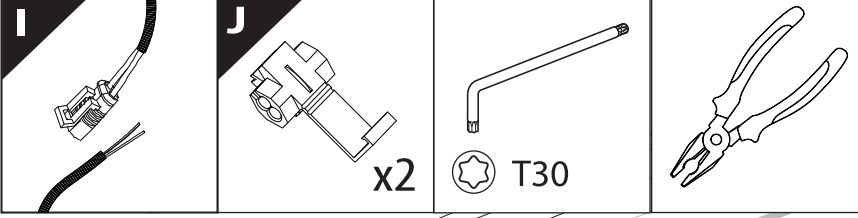

9.3

11.1

11.2

14

	CAR		TESSERA ROLL+
BEAM		↔	
STOP		↔	

15

19

20

21

CAUTION	
Basic+E-KIT Version	
E-KIT MANUAL	
M2 ✓ 	M1 ✗

22

G

23

24

CAUTION !

25

X:1100mm Y:200mm

26

X:1100mm Y:200mm

CAUTION !

CAUTION !

CAUTION !

29

30