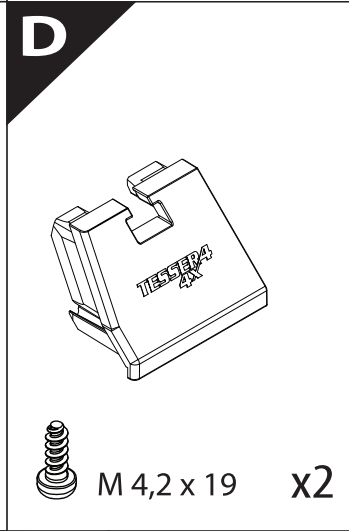

Installation Manual

PART NUMBER(S)	Model Year
TESS-1401 ROLL	VW Amarok 2010-2021
Cab(s)	Installation Time / Weight
Double Cab	40-60 minutes / 53-57 kg

Ø 25 mm / Ø 40 mm

+

4 mm

T 30

1 - 25 Nm

10, 12, 13, 17 mm

x1

B

A

KITS

L

3

4

9.2