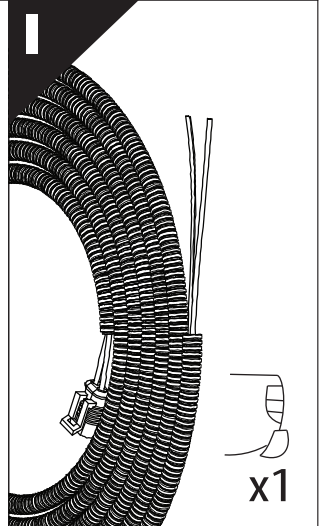

Installation Manual

PART NUMBER(S)	Model Year
TESS-1401 ROLL	VW Amarok 2010-2021
Cab(s)	Installation Time / Weight
Double Cab	40-60 minutes / 53-57 kg

Ø 25 mm / Ø 40 mm

+

4 mm

T 30

1 - 25 Nm

10, 12, 13, 17 mm

x1

B

A

KITS

L

3

4

9.2

9.3

11.1

11.2

14

	CAR		TESSERA ROLL+
BEAM		↔	
STOP		↔	

15

19

20

X:1100mm Y:200mm

26

X:1100mm Y:200mm

CAUTION !

CAUTION !

CAUTION !

29

30