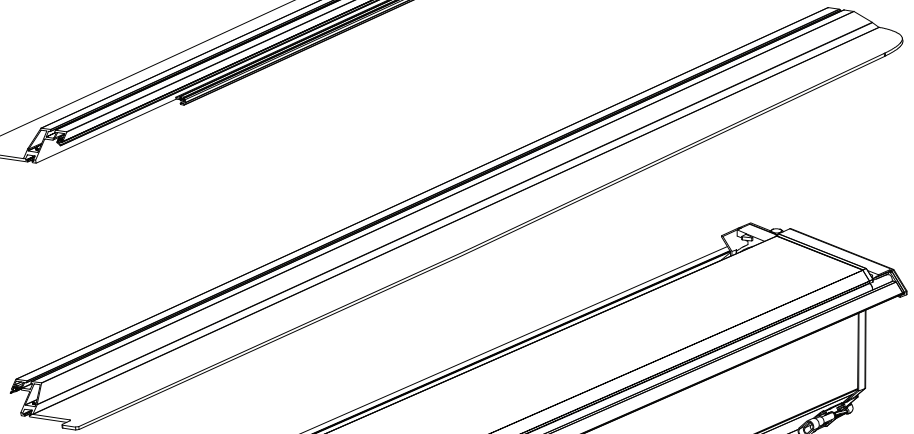

Installation Manual

PART NUMBER(S)	Model Year
TESS-1401 ROLL	VW Amarok 2010-2021
Cab(s)	Installation Time / Weight
Double Cab	40-60 minutes / 53-57 kg

Ø 25 mm / Ø 40 mm

+

4 mm

T 30

1 - 25 Nm

10, 12, 13, 17 mm

x1

B

A

KITS

L

3

4

9.2