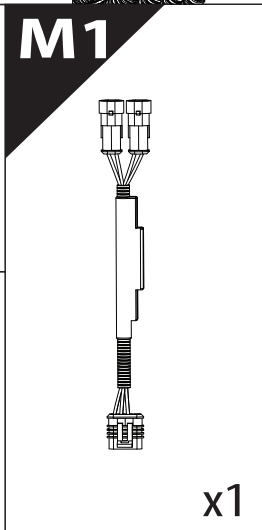

Installation Manual

PART NUMBER(S)	Model Year
TESS-1401 ROLL	VW Amarok 2010-2021
Cab(s)	Installation Time / Weight
Double Cab	40-60 minutes / 53-57 kg

Ø 25 mm / Ø 40 mm

+

4 mm

T 30

1 - 25 Nm

10, 12, 13, 17 mm

x1

B

A

KITS

L

3

4

9.2

X:1100mm Y:200mm

26

X:1100mm Y:200mm

CAUTION !

CAUTION !

CAUTION !

29

30