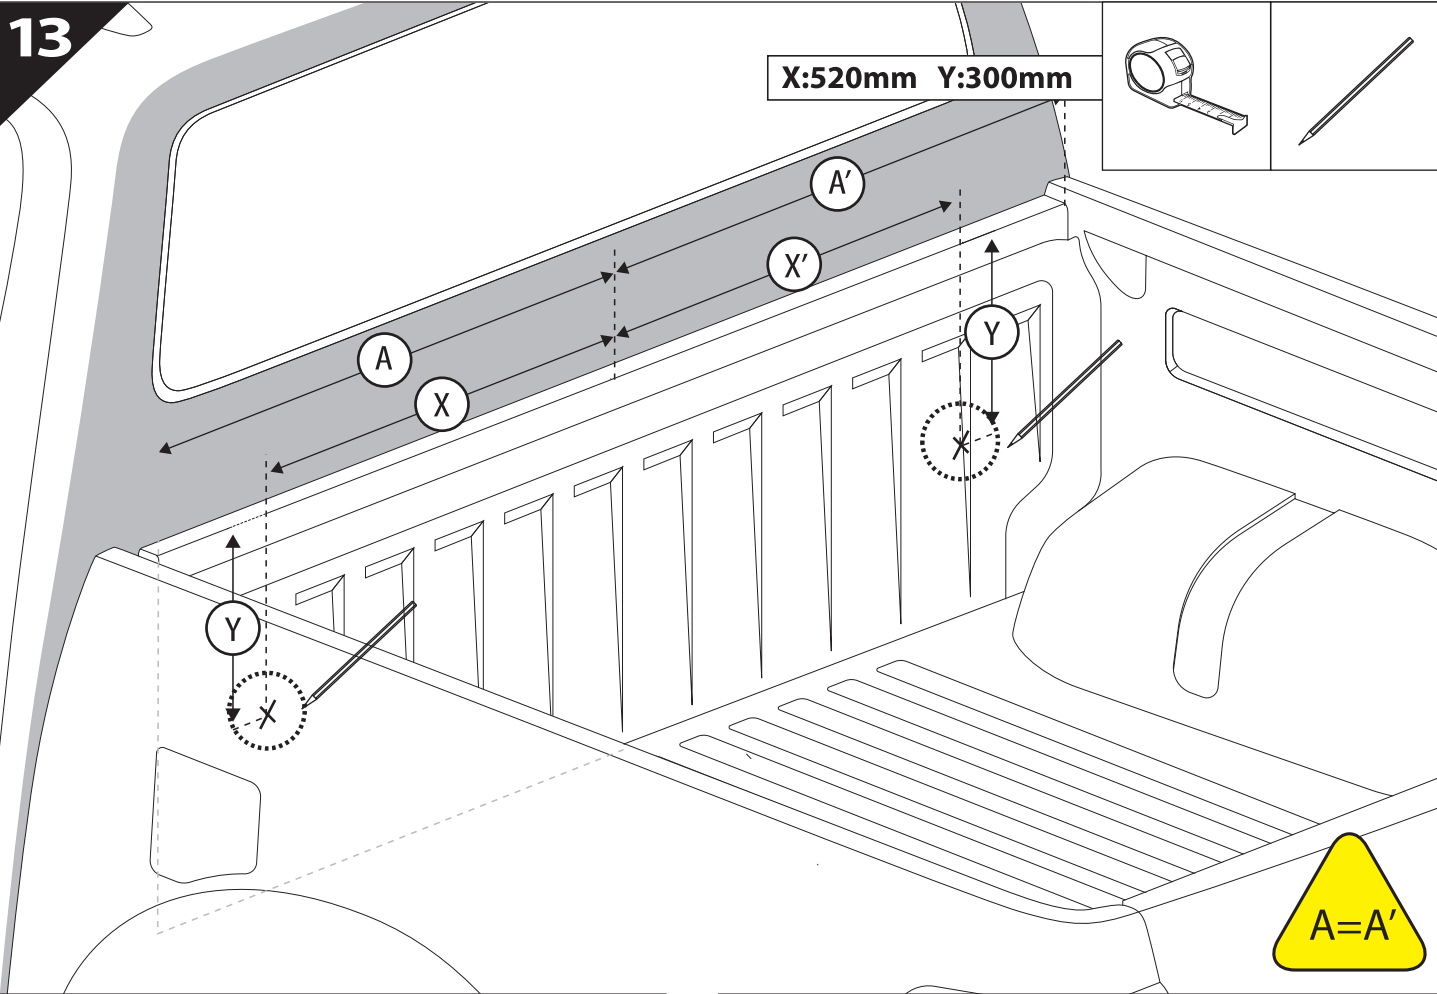

Tessera Roll+

Basic Version + ⚙️ S-KIT

Installation Manual

PART NUMBER(S)	Model Year
TESS 1401 ROLL+S-KIT	VW Amarok 2010-2021
Cab(s)	Installation Time / Weight
Double Cab	40-60 minutes / 53-57 kg

B

A

KITS

L

3

4

10

11

12

12.0

17

18

21

22

25

x2 T30

	CAR		TESSERA ROLL+
BEAM		↔	
STOP		↔	

26

33

G

34

X'

X

35

CAUTION !

36

X:1100mm Y:200mm

37