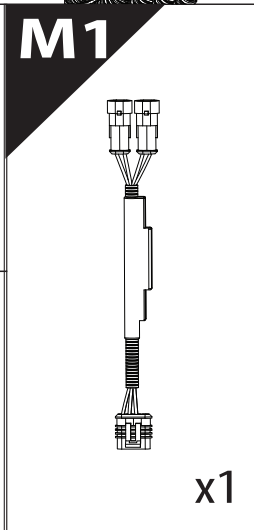

Tessera Roll+

Basic Version + ⚙️ S-KIT

Installation Manual

PART NUMBER(S)	Model Year
TESS 1401 ROLL+S-KIT	VW Amarok 2010-2021
Cab(s)	Installation Time / Weight
Double Cab	40-60 minutes / 53-57 kg

B

A

KITS

L

3

4

10

11

12

12.0

17

18

21

22

25

x2 T30

	CAR		TESSERA ROLL+
BEAM		↔	
STOP		↔	

26

33

G

34

X'

X

35

CAUTION !

36

X:1100mm Y:200mm

37