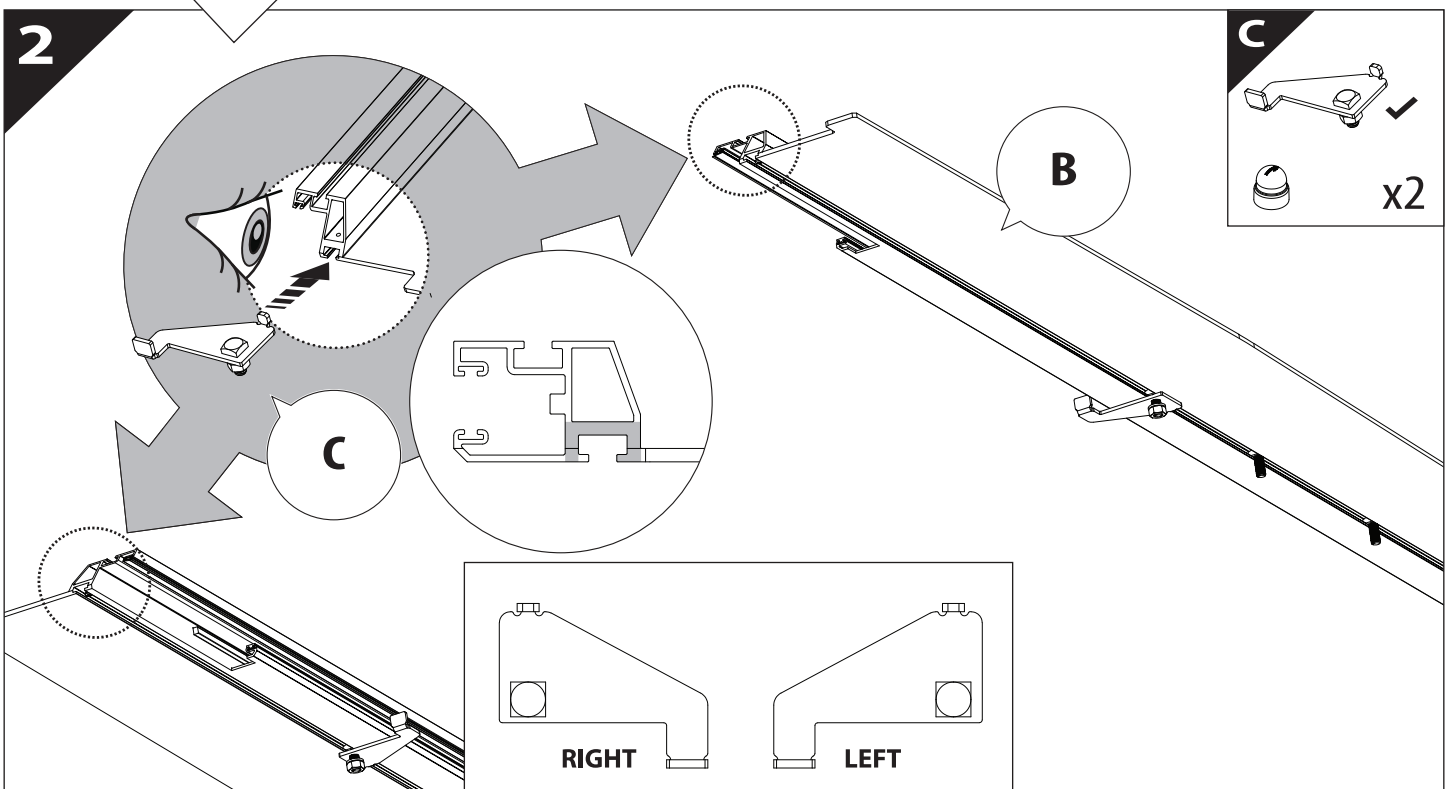

Tessera Roll+

Basic Version + ⚙️ S-KIT

Installation Manual

PART NUMBER(S)	Model Year
TESS 1401 ROLL+S-KIT	VW Amarok 2010-2021
Cab(s)	Installation Time / Weight
Double Cab	40-60 minutes / 53-57 kg

B

A

KITS

L

21

22

25

x2 T30

	CAR		TESSERA ROLL+
BEAM		↔	
STOP		↔	

26

33

G

34

X'

X

35

CAUTION !

36

X:1100mm Y:200mm

37