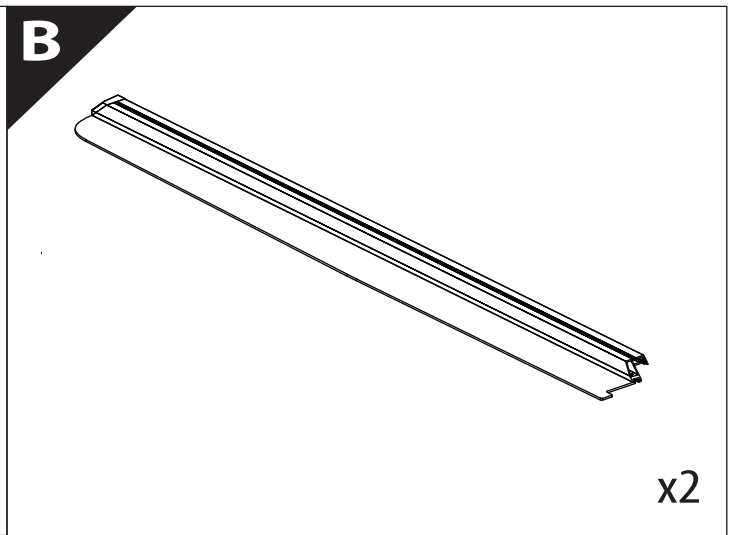

Tessera Roll+

Basic Version + ⚙️ S-KIT

Installation Manual

PART NUMBER(S)	Model Year
TESS 1401 ROLL+S-KIT	VW Amarok 2010-2021
Cab(s)	Installation Time / Weight
Double Cab	40-60 minutes / 53-57 kg

B

A

KITS

L

34

X'

X

35

CAUTION !

36

X:1100mm Y:200mm

37