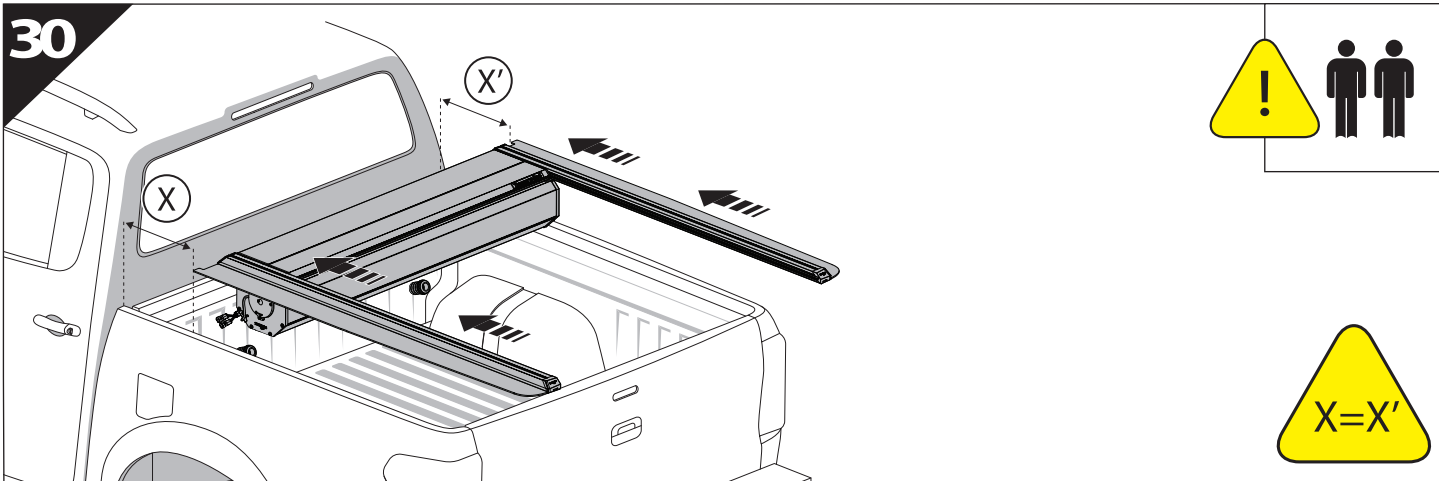

21

22

25

x2 T30

	CAR		TESSERA ROLL+
BEAM		↔	
STOP		↔	

26

33

G