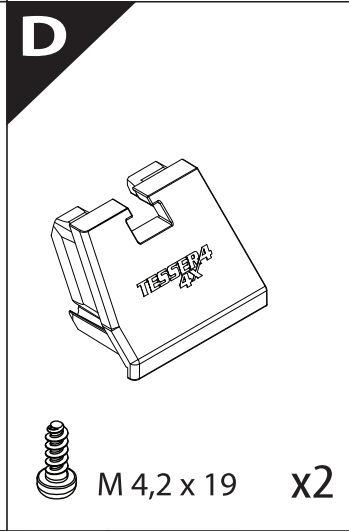

Tessera Roll+

Basic Version + ⚙️ S-KIT

Installation Manual

PART NUMBER(S)	Model Year
TESS 1401 ROLL+S-KIT	VW Amarok 2010-2021
Cab(s)	Installation Time / Weight
Double Cab	40-60 minutes / 53-57 kg

B

A

KITS

L

34

X'

X

35

CAUTION !

36

X:1100mm Y:200mm

37