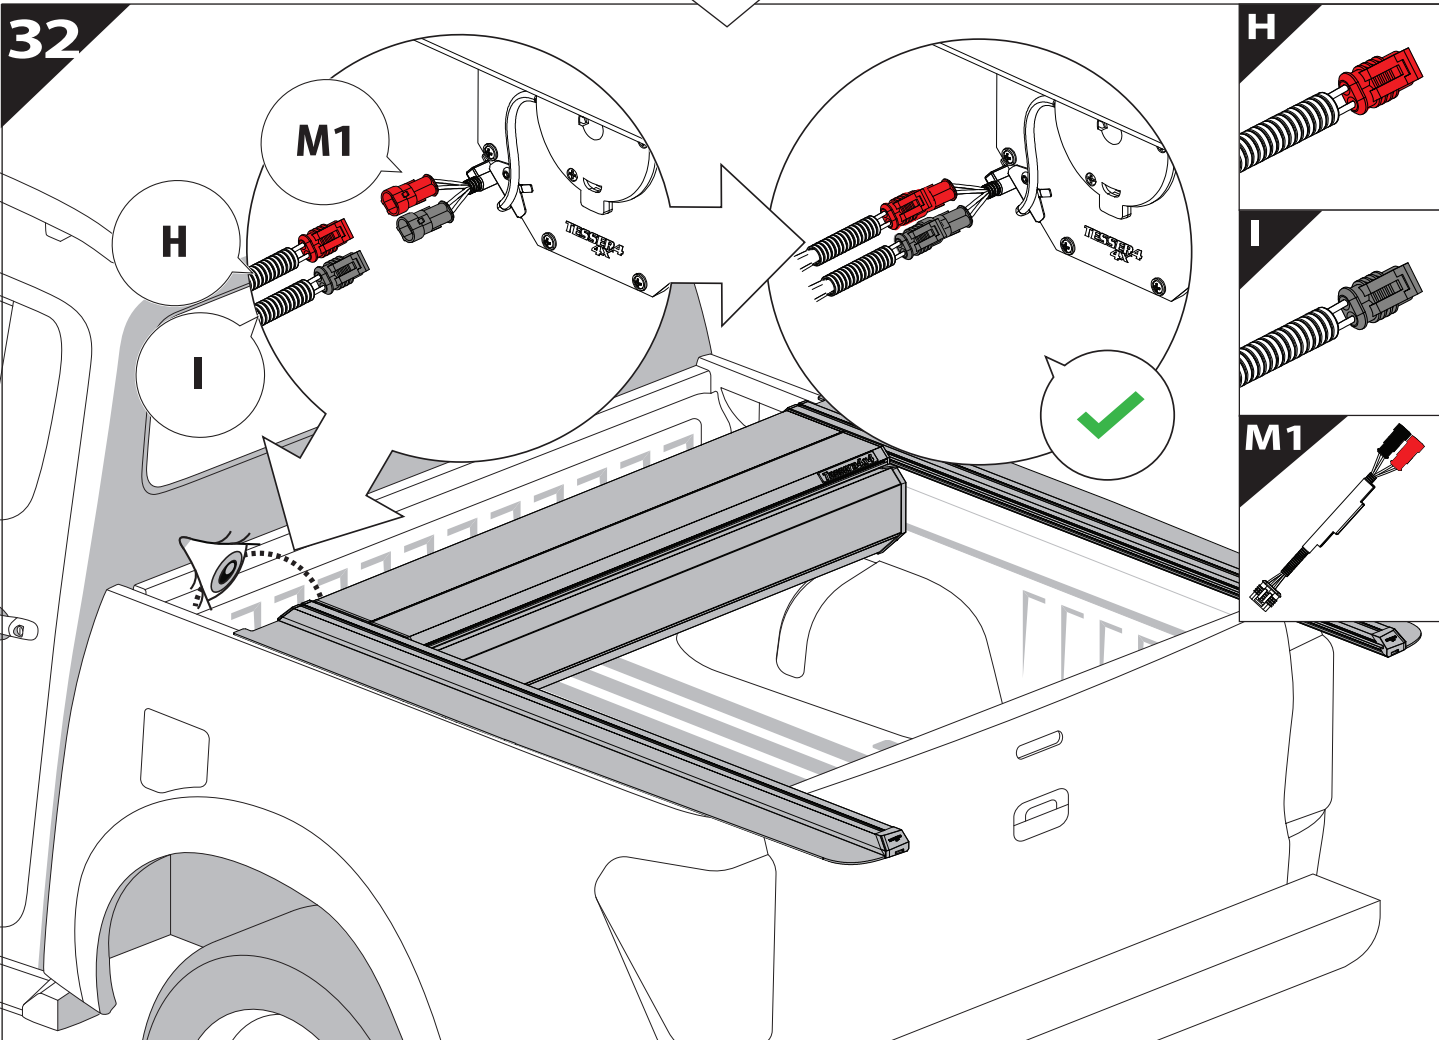

21

22

25

x2 T30

	CAR		TESSERA ROLL+
BEAM		↔	
STOP		↔	

26

33

G

34

X'

X

35

CAUTION !

36

X:1100mm Y:200mm

37