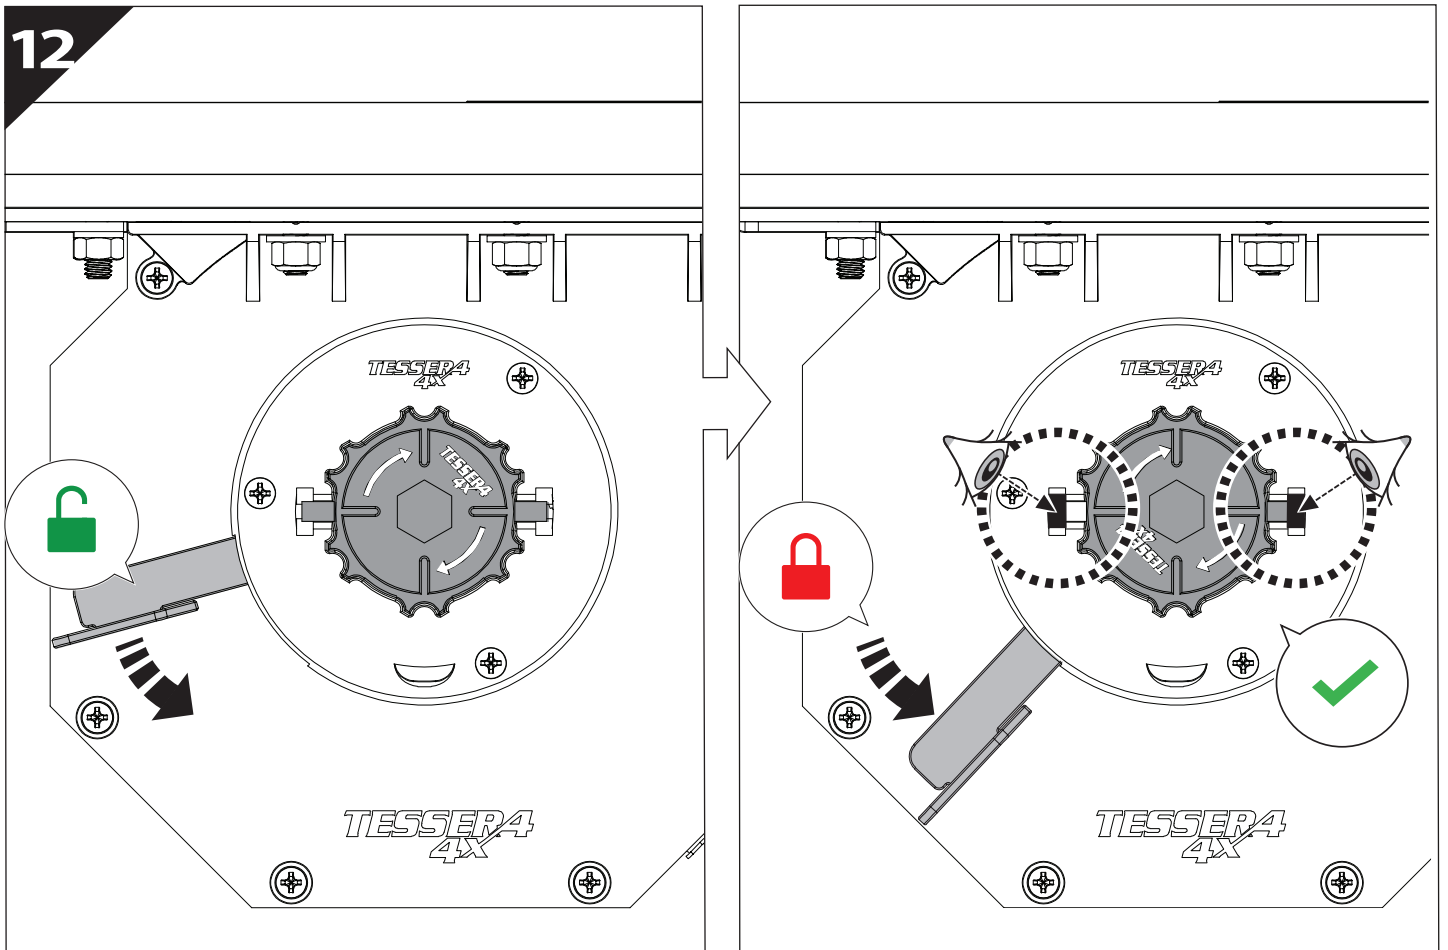

Tessera Roll+

Basic Version + ⚙️ S-KIT

Installation Manual

PART NUMBER(S)	Model Year
TESS 1401 ROLL+S-KIT	VW Amarok 2010-2021
Cab(s)	Installation Time / Weight
Double Cab	40-60 minutes / 53-57 kg

B

A

KITS

L

3

4

10

11

12

12.0

17

18

21

22

25

x2 T30

	CAR		TESSERA ROLL+
BEAM		↔	
STOP		↔	

26

33

G

34

X'

X

35

CAUTION !

36

X:1100mm Y:200mm

37