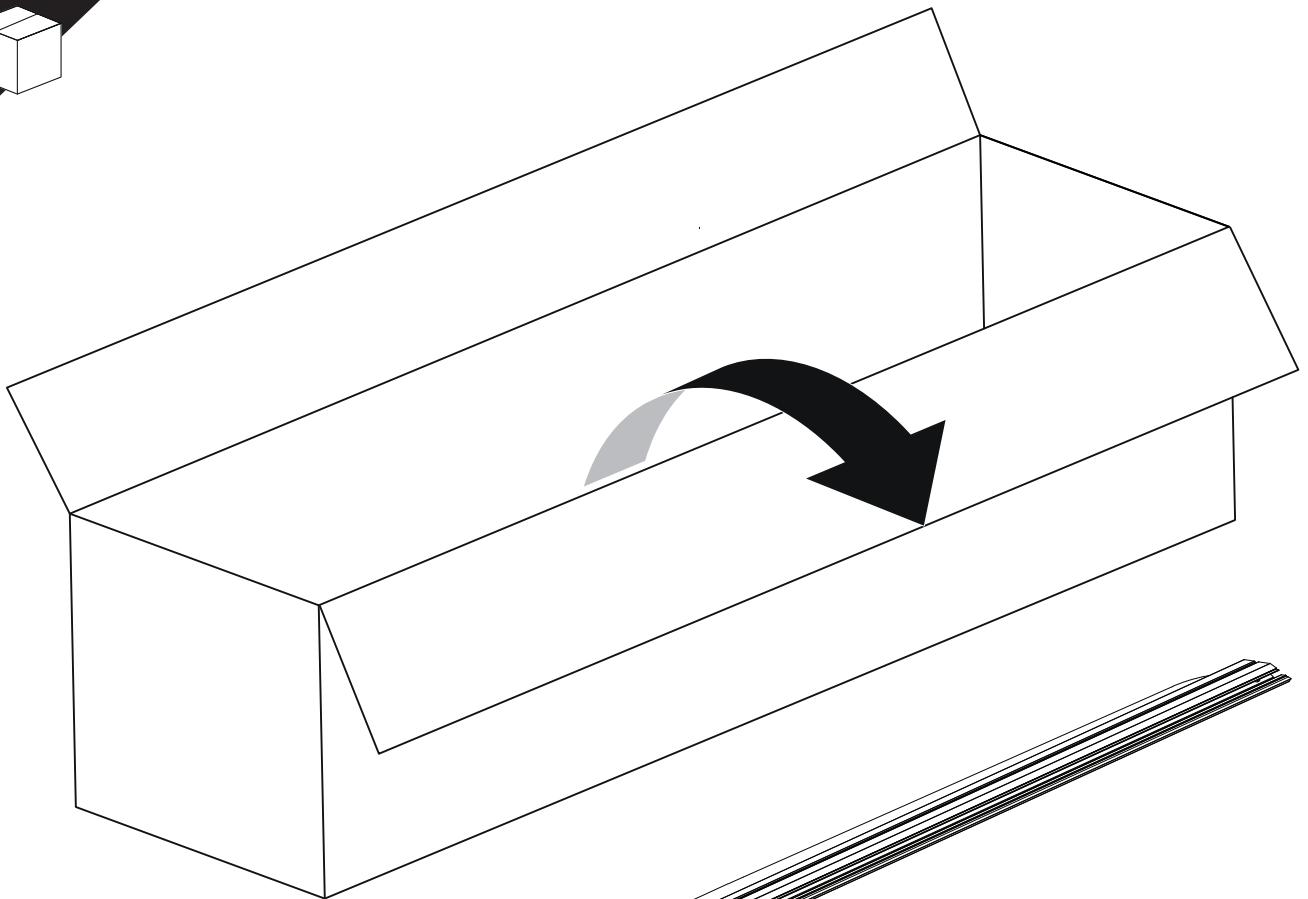

Tessera Roll+

Basic Version + ⚙️ S-KIT

Installation Manual

PART NUMBER(S)	Model Year
TESS 1401 ROLL+S-KIT	VW Amarok 2010-2021
Cab(s)	Installation Time / Weight
Double Cab	40-60 minutes / 53-57 kg

B

A

KITS

L

21

22

25

x2 T30

	CAR		TESSERA ROLL+
BEAM		↔	
STOP		↔	

26

33

G

34

X'

X

35

CAUTION !

36

X:1100mm Y:200mm

37