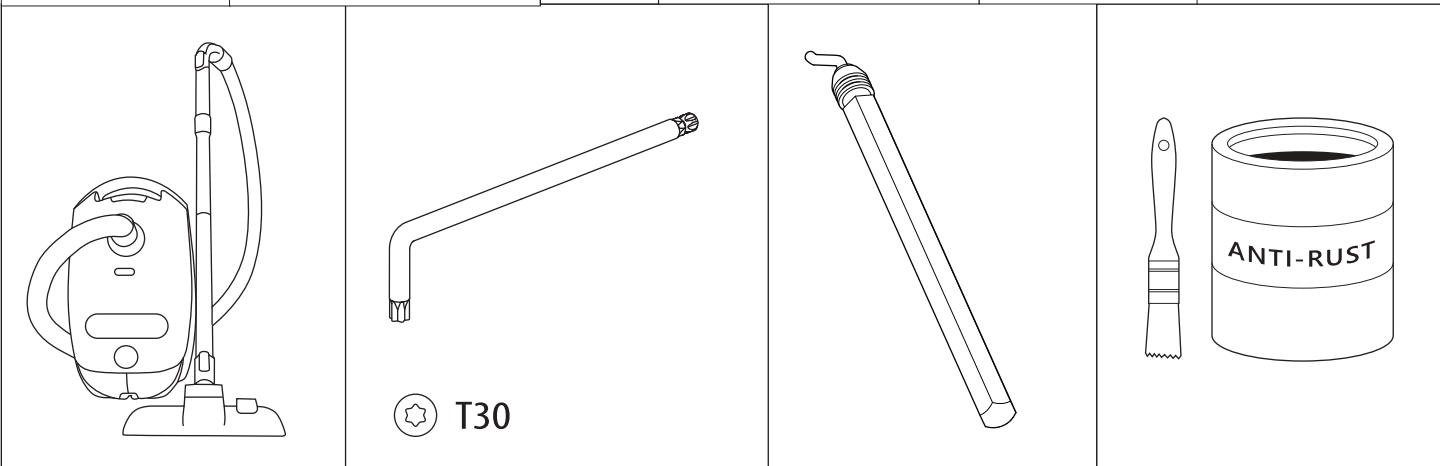

Tessera Roll+

Basic Version + ⚙️ S-KIT

Installation Manual

PART NUMBER(S)	Model Year
TESS 1401 ROLL+S-KIT	VW Amarok 2010-2021
Cab(s)	Installation Time / Weight
Double Cab	40-60 minutes / 53-57 kg

B

A

KITS

L