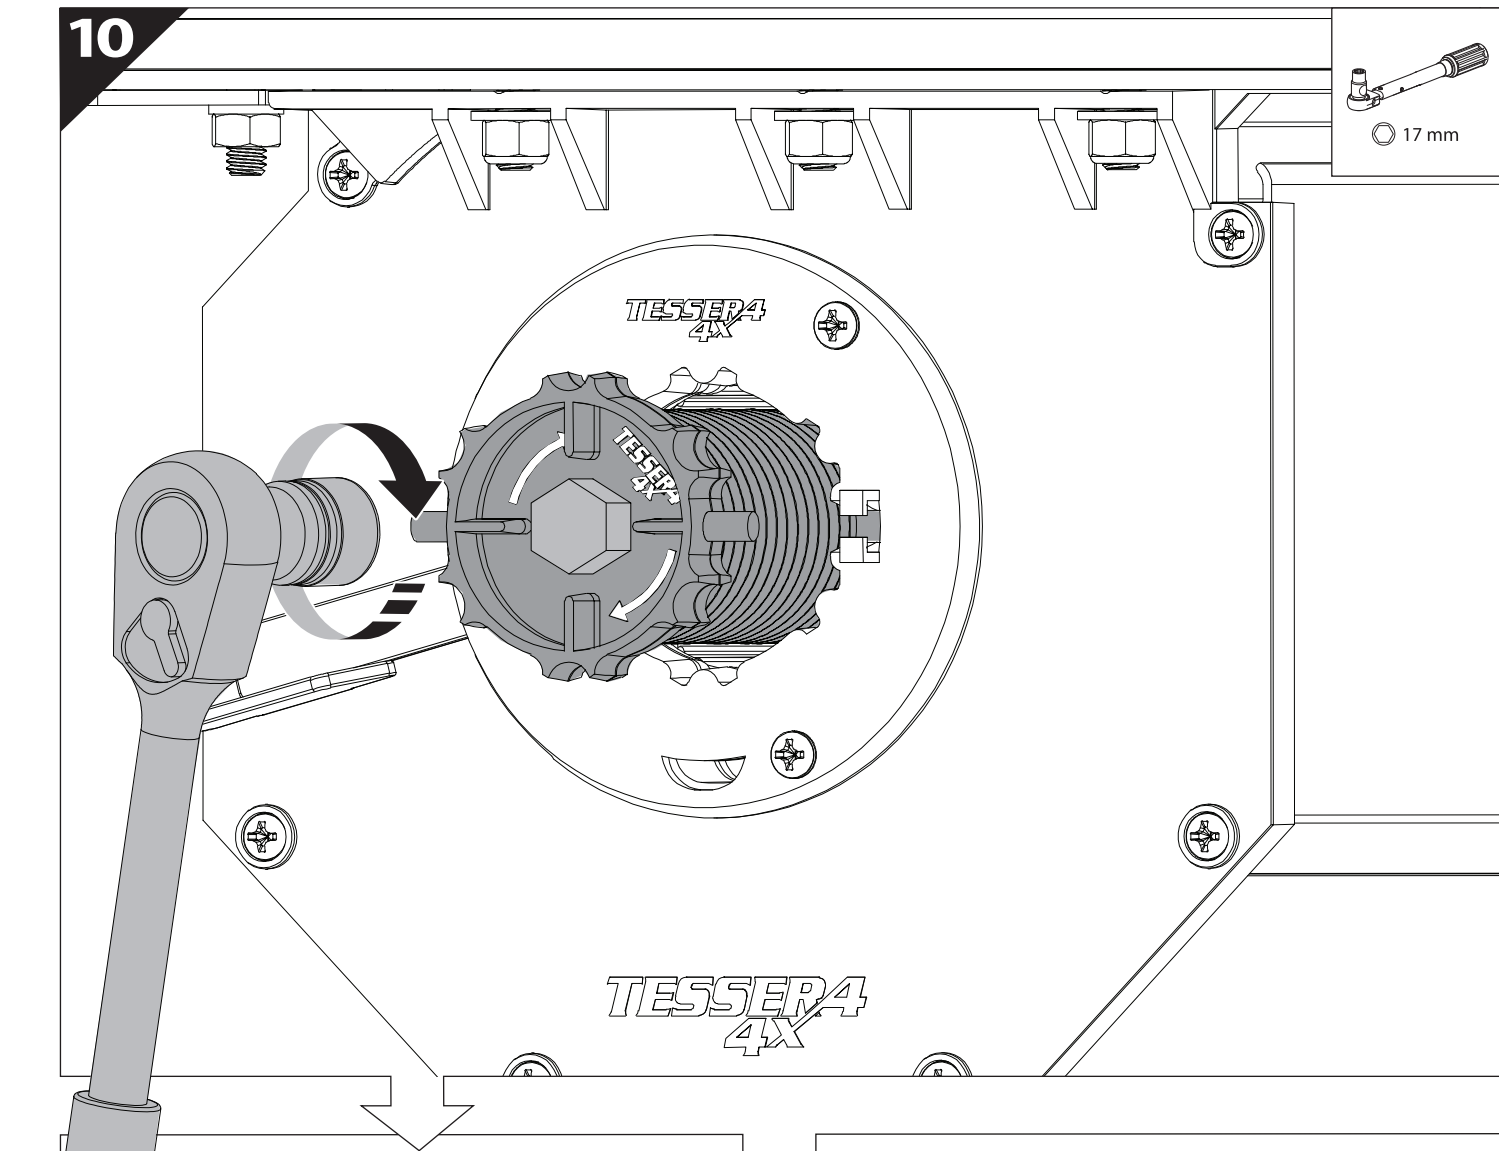

Tessera Roll+

Basic Version + ⚙️ S-KIT

Installation Manual

PART NUMBER(S)	Model Year
TESS 1401 ROLL+S-KIT	VW Amarok 2010-2021
Cab(s)	Installation Time / Weight
Double Cab	40-60 minutes / 53-57 kg

B

A

KITS

L

3

4

10

11

12

12.0

17

18

21

22

25

x2 T30

	CAR		TESSERA ROLL+
BEAM		↔	
STOP		↔	

26

33

G

34

X'

X

35

CAUTION !

36

X:1100mm Y:200mm

37