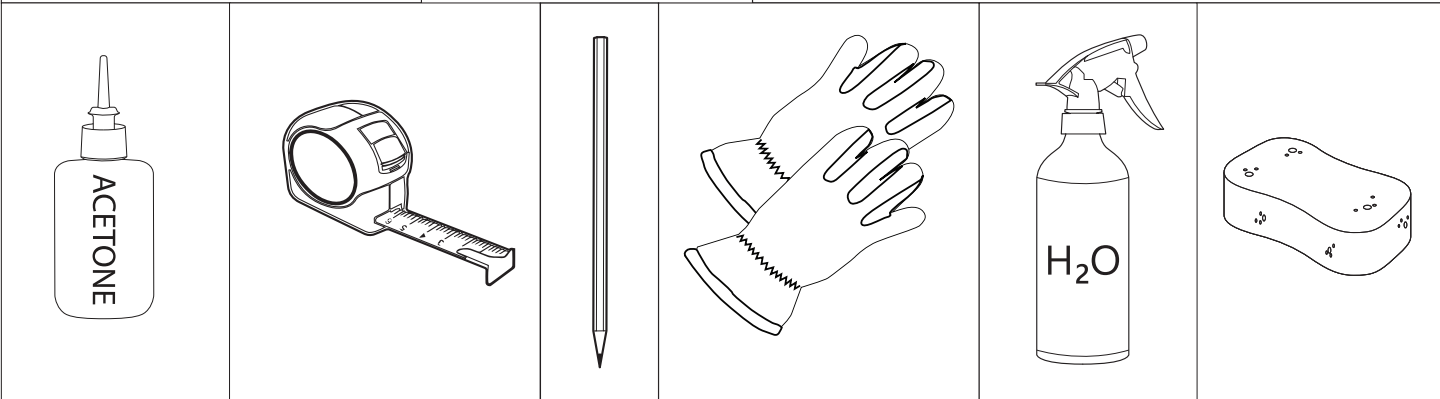

Tessera Roll+

Basic Version + ⚙️ S-KIT

Installation Manual

PART NUMBER(S)	Model Year
TESS 1401 ROLL+S-KIT	VW Amarok 2010-2021
Cab(s)	Installation Time / Weight
Double Cab	40-60 minutes / 53-57 kg

B

A

KITS

L