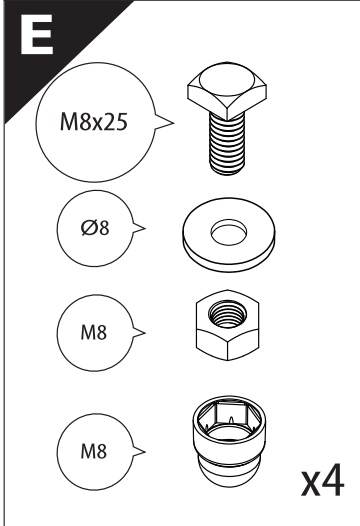

Tessera Roll+

Basic Version + ⚙️ S-KIT

Installation Manual

PART NUMBER(S)	Model Year
TESS 1401 ROLL+S-KIT	VW Amarok 2010-2021
Cab(s)	Installation Time / Weight
Double Cab	40-60 minutes / 53-57 kg

B

A

KITS

L

3

4

10

11

12

12.0

17

18

21

22

25

x2 T30

	CAR		TESSERA ROLL+
BEAM		↔	
STOP		↔	

26

33

G

34

X'

X

35

CAUTION !

36

X:1100mm Y:200mm

37