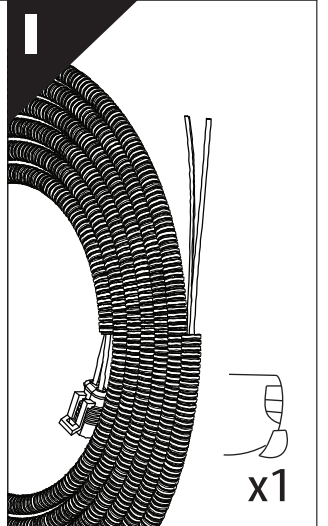

Tessera Roll+

Basic Version + ⚙️ S-KIT

Installation Manual

PART NUMBER(S)	Model Year
TESS 1401 ROLL+S-KIT	VW Amarok 2010-2021
Cab(s)	Installation Time / Weight
Double Cab	40-60 minutes / 53-57 kg

B

A

KITS

L

3

4

10

11

12

12.0

17

18

21

22

25

x2 T30

	CAR		TESSERA ROLL+
BEAM		↔	
STOP		↔	

26

33

G

34

X'

X

35

CAUTION !

36

X:1100mm Y:200mm

37