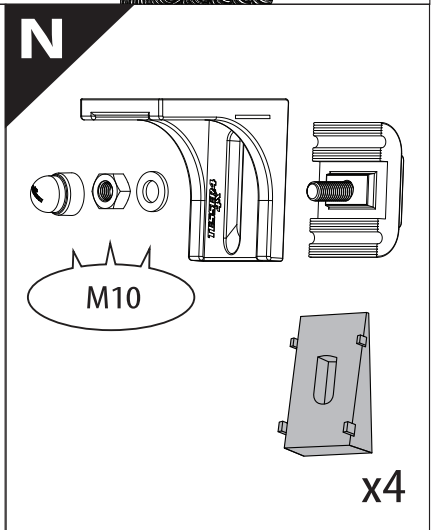

Tessera Roll+

Basic Version + ⚙️ S-KIT

Installation Manual

PART NUMBER(S)	Model Year
TESS 1401 ROLL+S-KIT	VW Amarok 2010-2021
Cab(s)	Installation Time / Weight
Double Cab	40-60 minutes / 53-57 kg

B

A

KITS

L

3

4

10

11

12

12.0

17

18

21

22

25

x2 T30

	CAR		TESSERA ROLL+
BEAM		↔	
STOP		↔	

26

33

G

34

X'

X

35

CAUTION !

36

X:1100mm Y:200mm

37