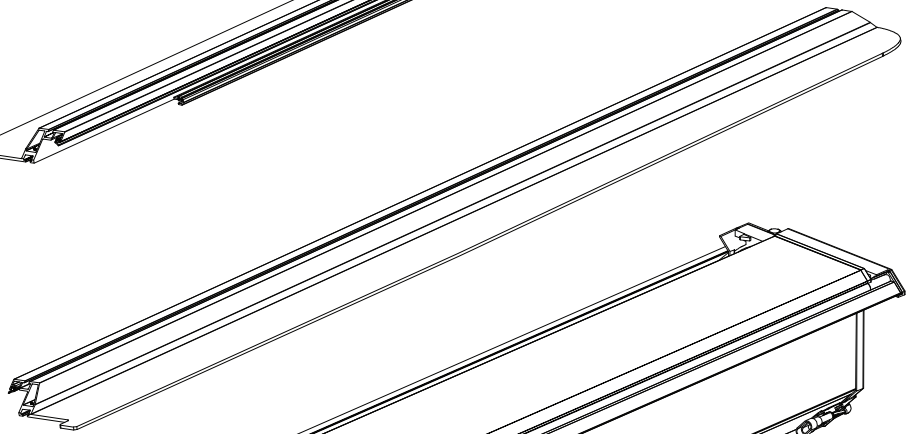

Tessera Roll+

Basic Version + ⚙️ S-KIT

Installation Manual

PART NUMBER(S)	Model Year
TESS 1401 ROLL+S-KIT	VW Amarok 2010-2021
Cab(s)	Installation Time / Weight
Double Cab	40-60 minutes / 53-57 kg

B

A

KITS

L

21

22

25

x2 T30

	CAR		TESSERA ROLL+
BEAM		↔	
STOP		↔	

26

33

G

34

X'

X

35

CAUTION !

36

X:1100mm Y:200mm

37