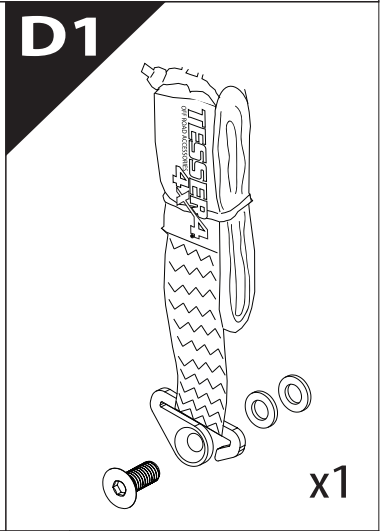

Tessera Roll+

Basic Version + ⚙️ S-KIT

Installation Manual

PART NUMBER(S)	Model Year
TESS 1401 ROLL+S-KIT	VW Amarok 2010-2021
Cab(s)	Installation Time / Weight
Double Cab	40-60 minutes / 53-57 kg

B

A

KITS

L

21

22

25

x2 T30

	CAR		TESSERA ROLL+
BEAM		↔	
STOP		↔	

26

33

G

34

X'

X

35

CAUTION !

36

X:1100mm Y:200mm

37