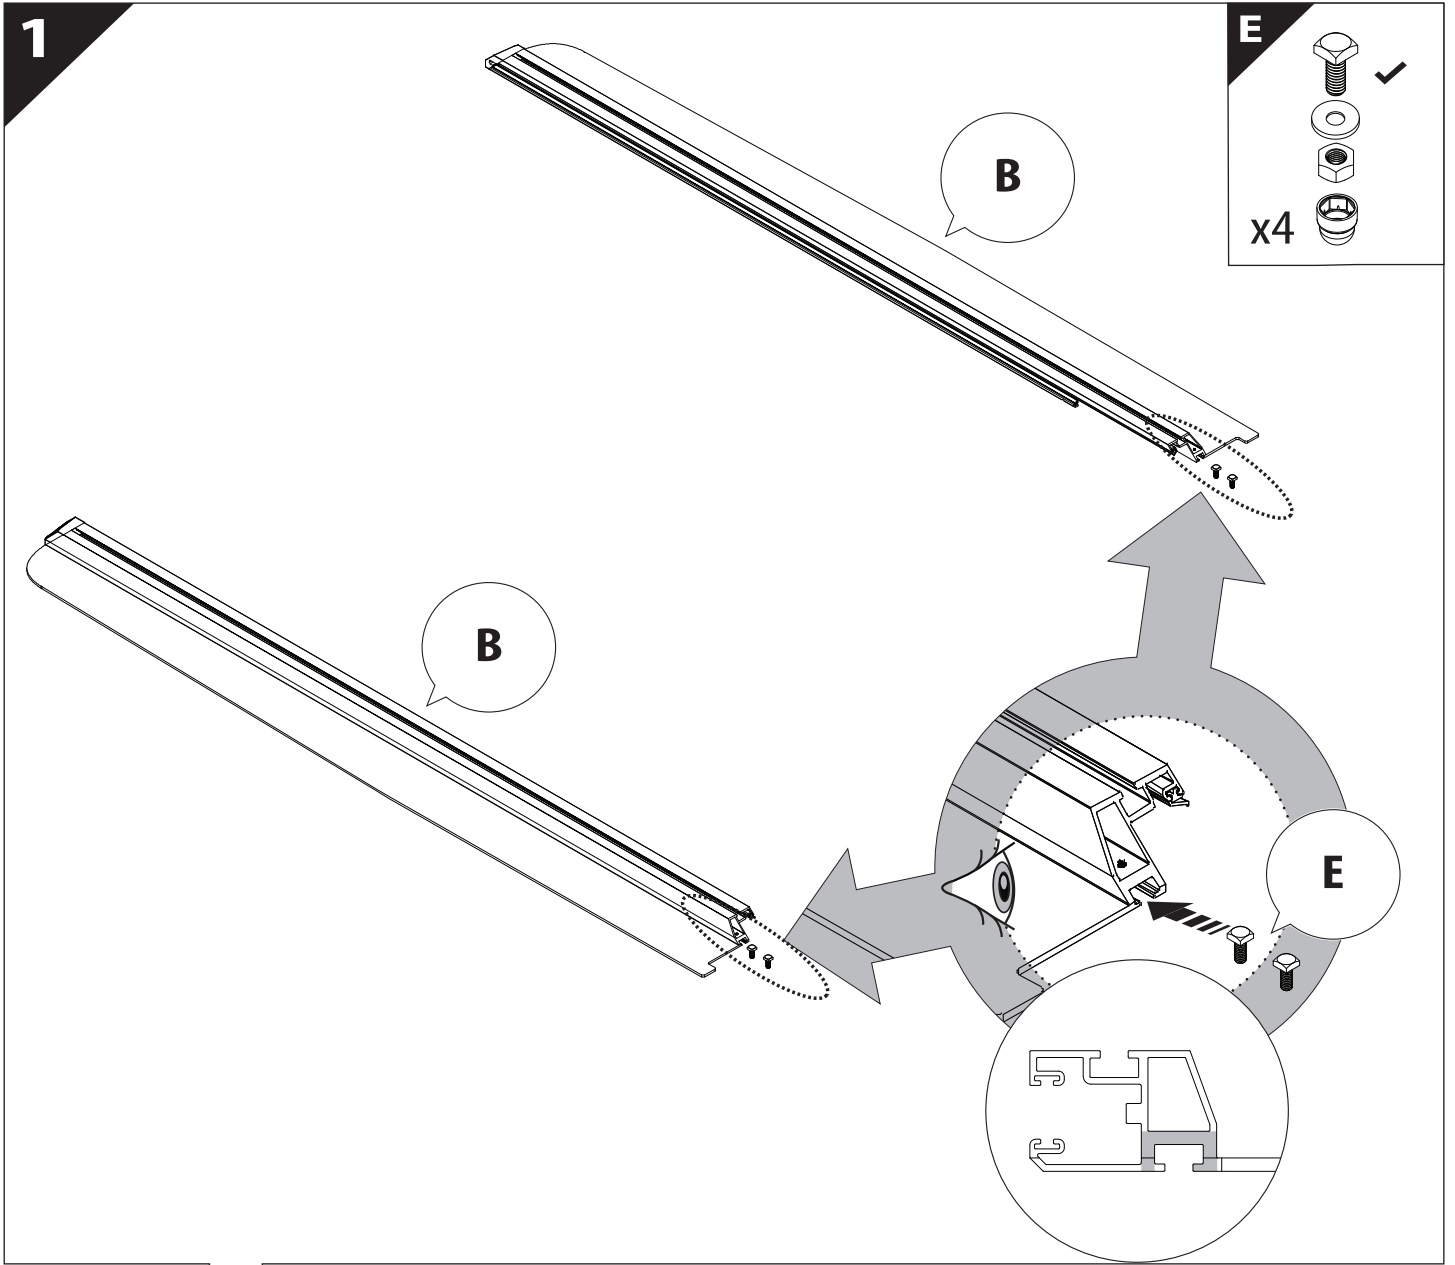

Tessera Roll+

Basic Version + ⚙️ S-KIT

Installation Manual

PART NUMBER(S)	Model Year
TESS 1401 ROLL+S-KIT	VW Amarok 2010-2021
Cab(s)	Installation Time / Weight
Double Cab	40-60 minutes / 53-57 kg

B

A

KITS

L

3

4

10

11

12

12.0

17

18

21

22

25

x2 T30

	CAR		TESSERA ROLL+
BEAM		↔	
STOP		↔	

26

33

G

34

X'

X

35

CAUTION !

36

X:1100mm Y:200mm

37