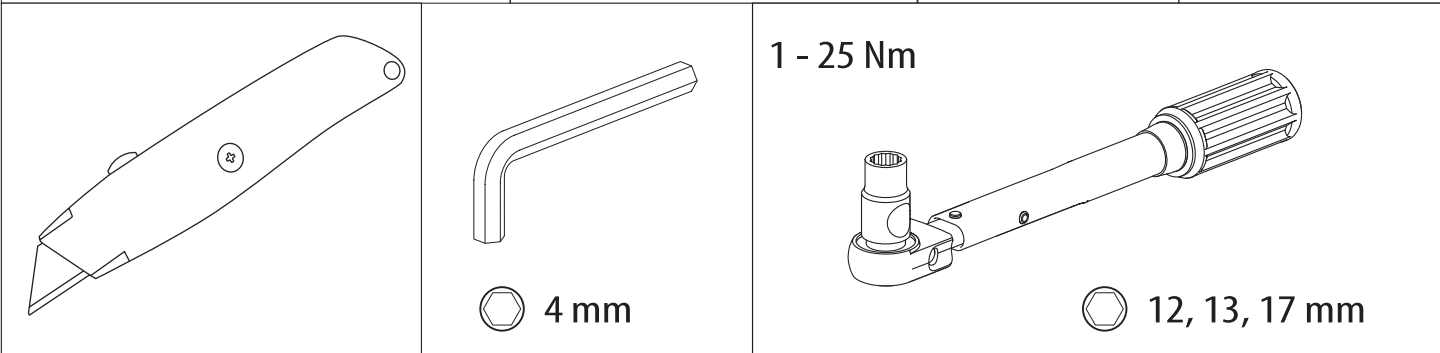

Tessera Roll+

Basic Version + ⚙️ S-KIT

Installation Manual

PART NUMBER(S)	Model Year
TESS 1401 ROLL+S-KIT	VW Amarok 2010-2021
Cab(s)	Installation Time / Weight
Double Cab	40-60 minutes / 53-57 kg

B

A

KITS

L

34

X'

X

35

CAUTION !

36

X:1100mm Y:200mm

37