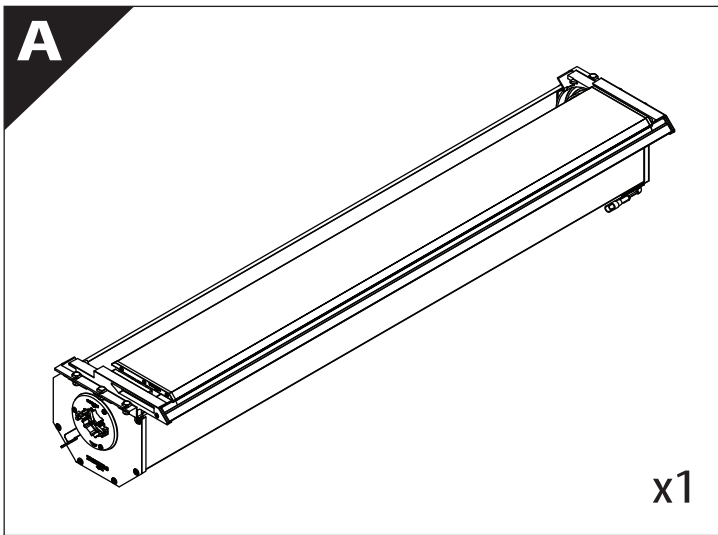

Tessera Roll+

Basic Version + ⚙️ S-KIT

Installation Manual

PART NUMBER(S)	Model Year
TESS 1401 ROLL+S-KIT	VW Amarok 2010-2021
Cab(s)	Installation Time / Weight
Double Cab	40-60 minutes / 53-57 kg

B

A

KITS

L

34

X'

X

35

CAUTION !

36

X:1100mm Y:200mm

37