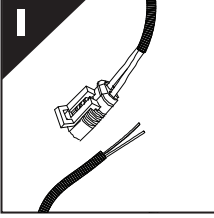

21

22

25

x2 T30

	CAR		TESSERA ROLL+
BEAM		↔	
STOP		↔	

26

33

G