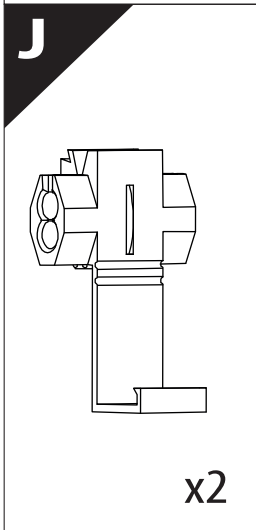

Tessera Roll+

Basic Version + ⚙️ S-KIT

Installation Manual

PART NUMBER(S)	Model Year
TESS 1401 ROLL+S-KIT	VW Amarok 2010-2021
Cab(s)	Installation Time / Weight
Double Cab	40-60 minutes / 53-57 kg

B

A

KITS

L

34

X'

X

35

CAUTION !

36

X:1100mm Y:200mm

37