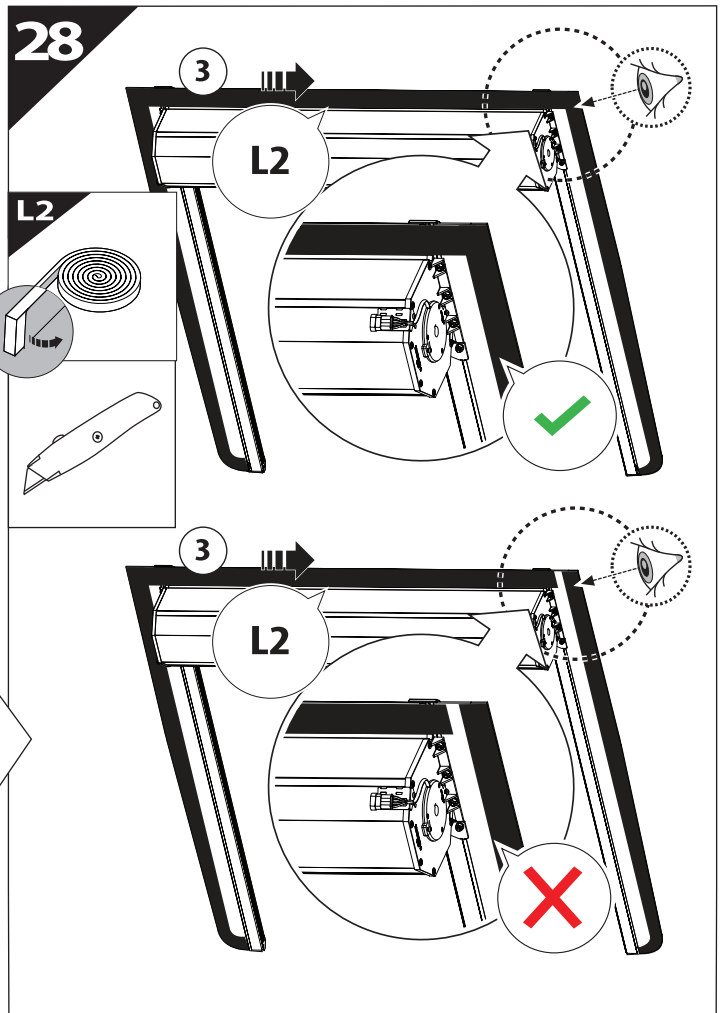

21

22

25

x2 T30

	CAR		TESSERA ROLL+
BEAM		↔	
STOP		↔	

26

33

G

34

X'

X

35

CAUTION !

36

X:1100mm Y:200mm

37