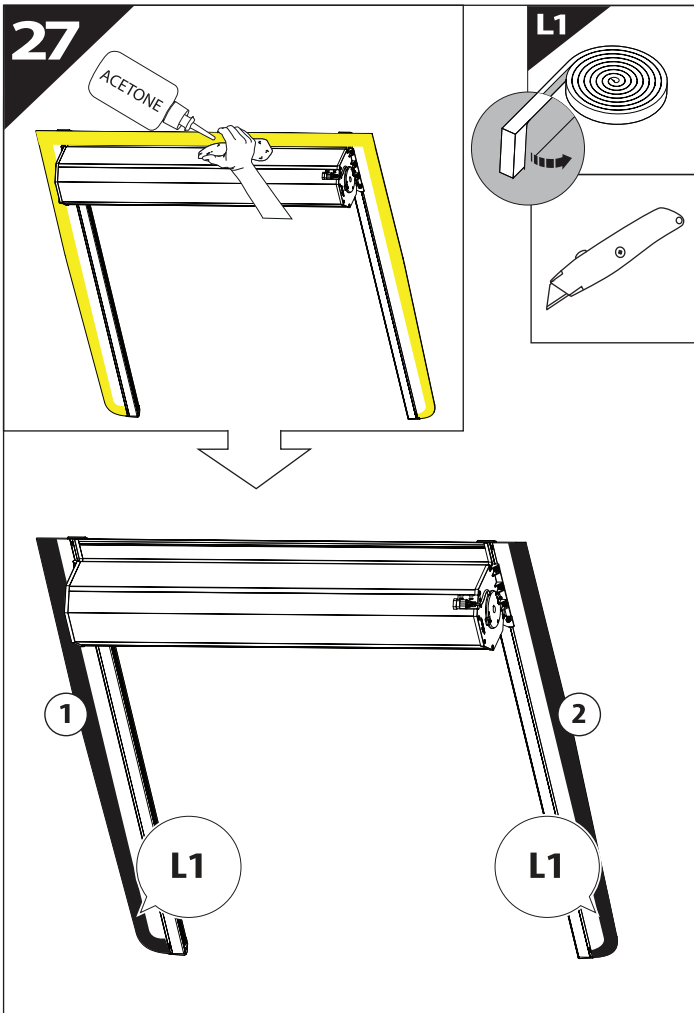

21

22

25

x2 T30

	CAR		TESSERA ROLL+
BEAM		↔	
STOP		↔	

26

33

G

34

X'

X

35

CAUTION !

36

X:1100mm Y:200mm

37