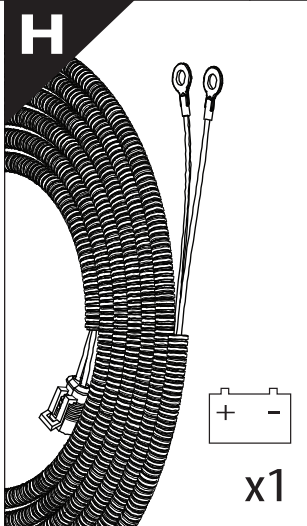

Tessera Roll+

Basic Version + ⚙️ S-KIT

Installation Manual

PART NUMBER(S)	Model Year
TESS 1401 ROLL+S-KIT	VW Amarok 2010-2021
Cab(s)	Installation Time / Weight
Double Cab	40-60 minutes / 53-57 kg

B

A

KITS

L

3

4

10

11

12

12.0

17

18

21

22

25

x2 T30

	CAR		TESSERA ROLL+
BEAM		↔	
STOP		↔	

26

33

G

34

X'

X

35

CAUTION !

36

X:1100mm Y:200mm

37