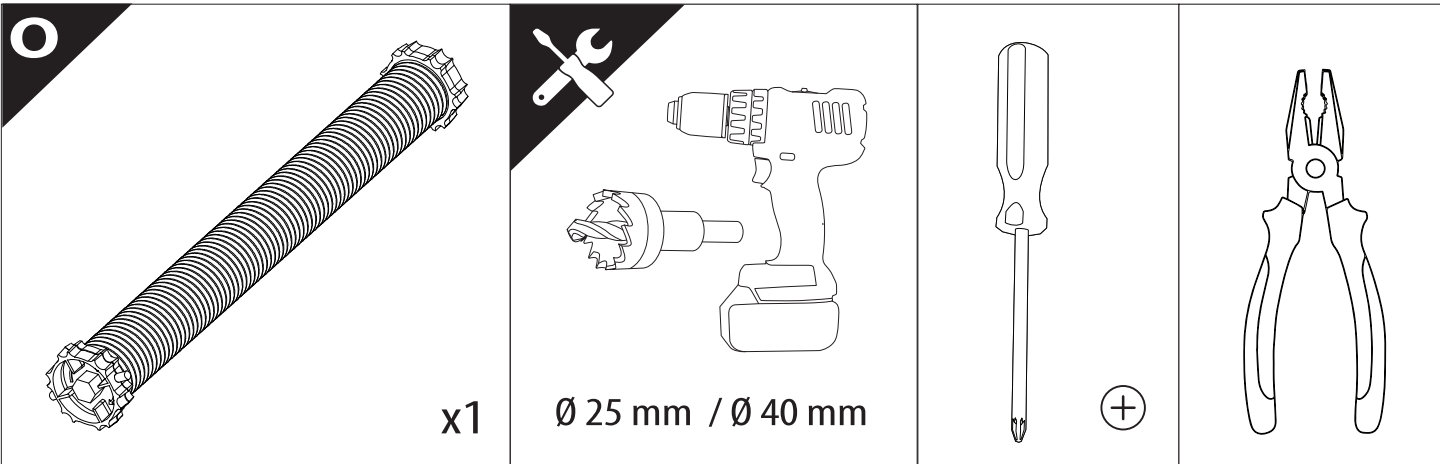

Tessera Roll+

Basic Version + ⚙️ S-KIT

Installation Manual

PART NUMBER(S)	Model Year
TESS 1401 ROLL+S-KIT	VW Amarok 2010-2021
Cab(s)	Installation Time / Weight
Double Cab	40-60 minutes / 53-57 kg

B

A

KITS

L

21

22

25

x2 T30

	CAR		TESSERA ROLL+
BEAM		↔	
STOP		↔	

26

33

G

34

X'

X

35

CAUTION !

36

X:1100mm Y:200mm

37