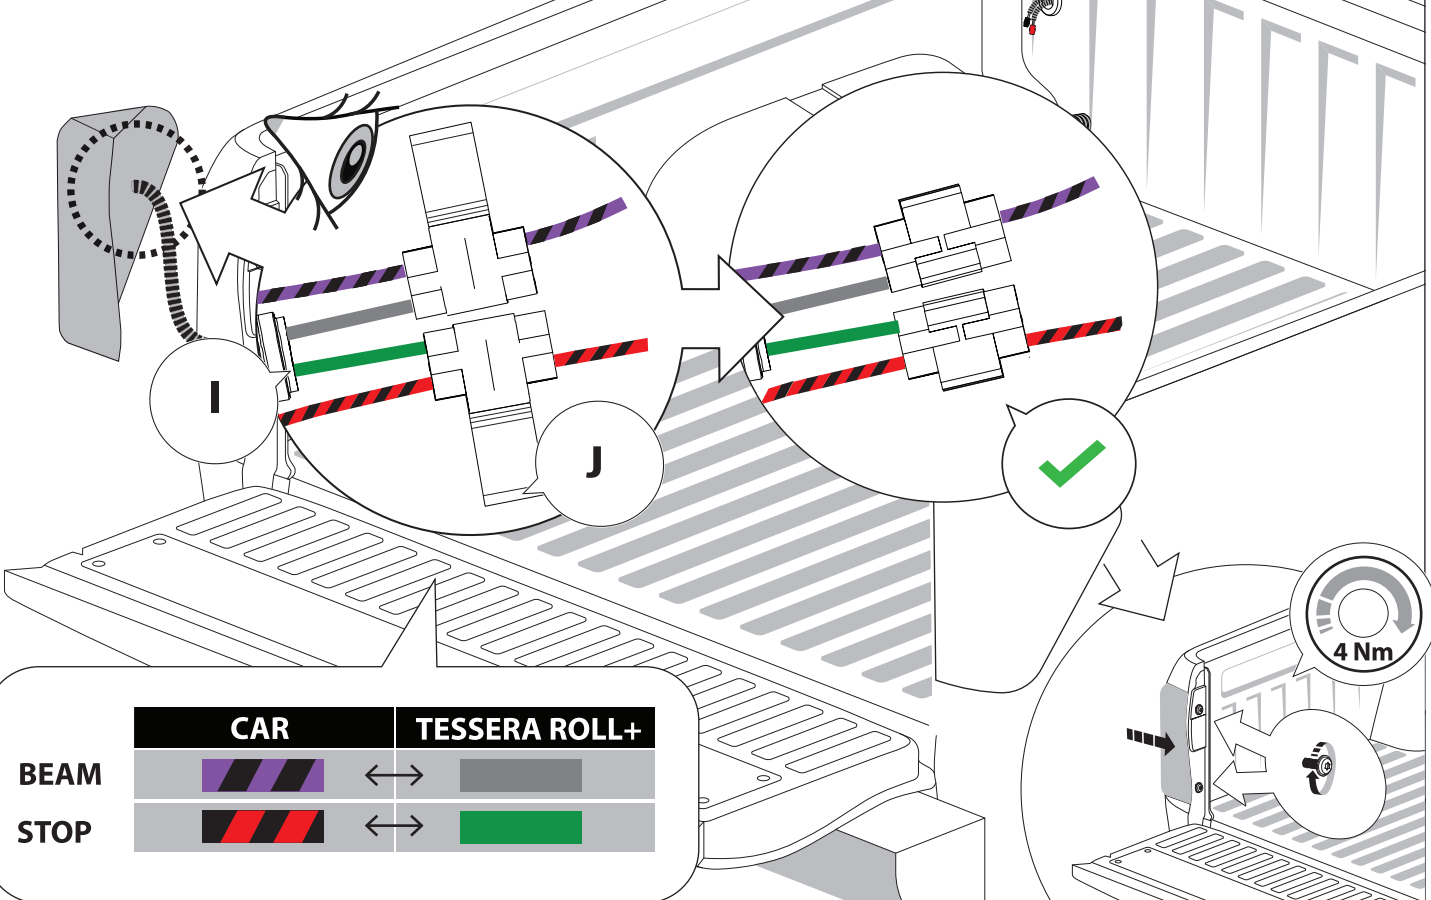

21

22

25

x2 T30

	CAR		TESSERA ROLL+
BEAM		↔	
STOP		↔	

26

33

G

34

X'

X

35

CAUTION !

36

X:1100mm Y:200mm

37