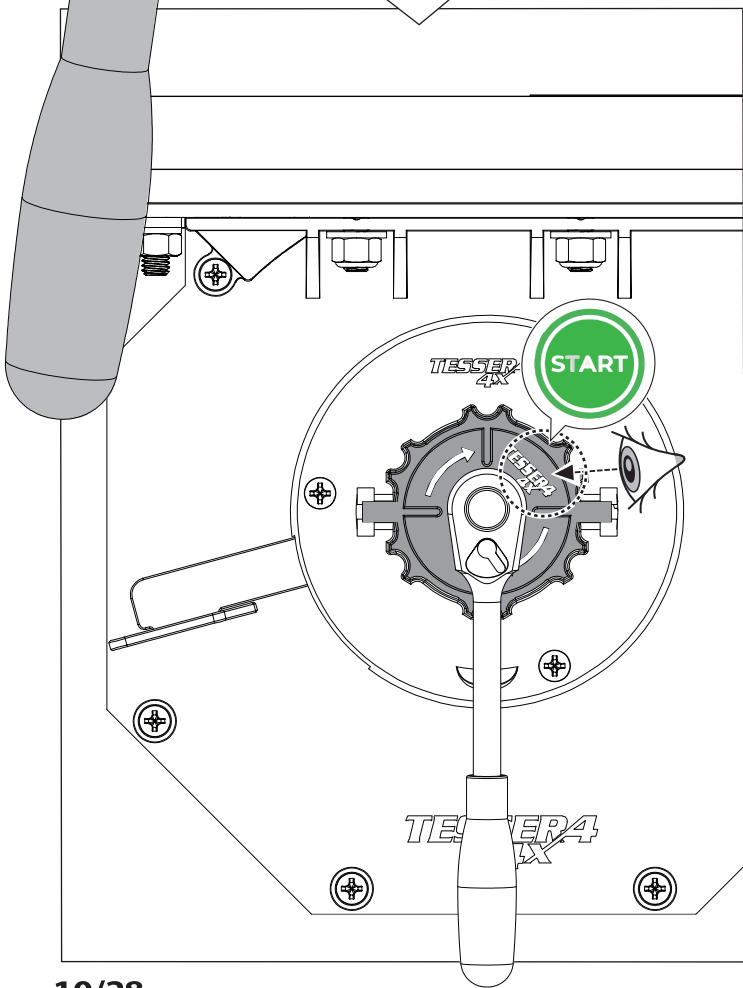

Tessera Roll+

Basic Version + ⚙️ S-KIT

Installation Manual

PART NUMBER(S)	Model Year
TESS 1401 ROLL+S-KIT	VW Amarok 2010-2021
Cab(s)	Installation Time / Weight
Double Cab	40-60 minutes / 53-57 kg

B

A

KITS

L

3

4

10

11

12

12.0

17

18

21

22

25

x2 T30

	CAR		TESSERA ROLL+
BEAM		↔	
STOP		↔	

26

33

G

34

X'

X

35

CAUTION !

36

X:1100mm Y:200mm

37