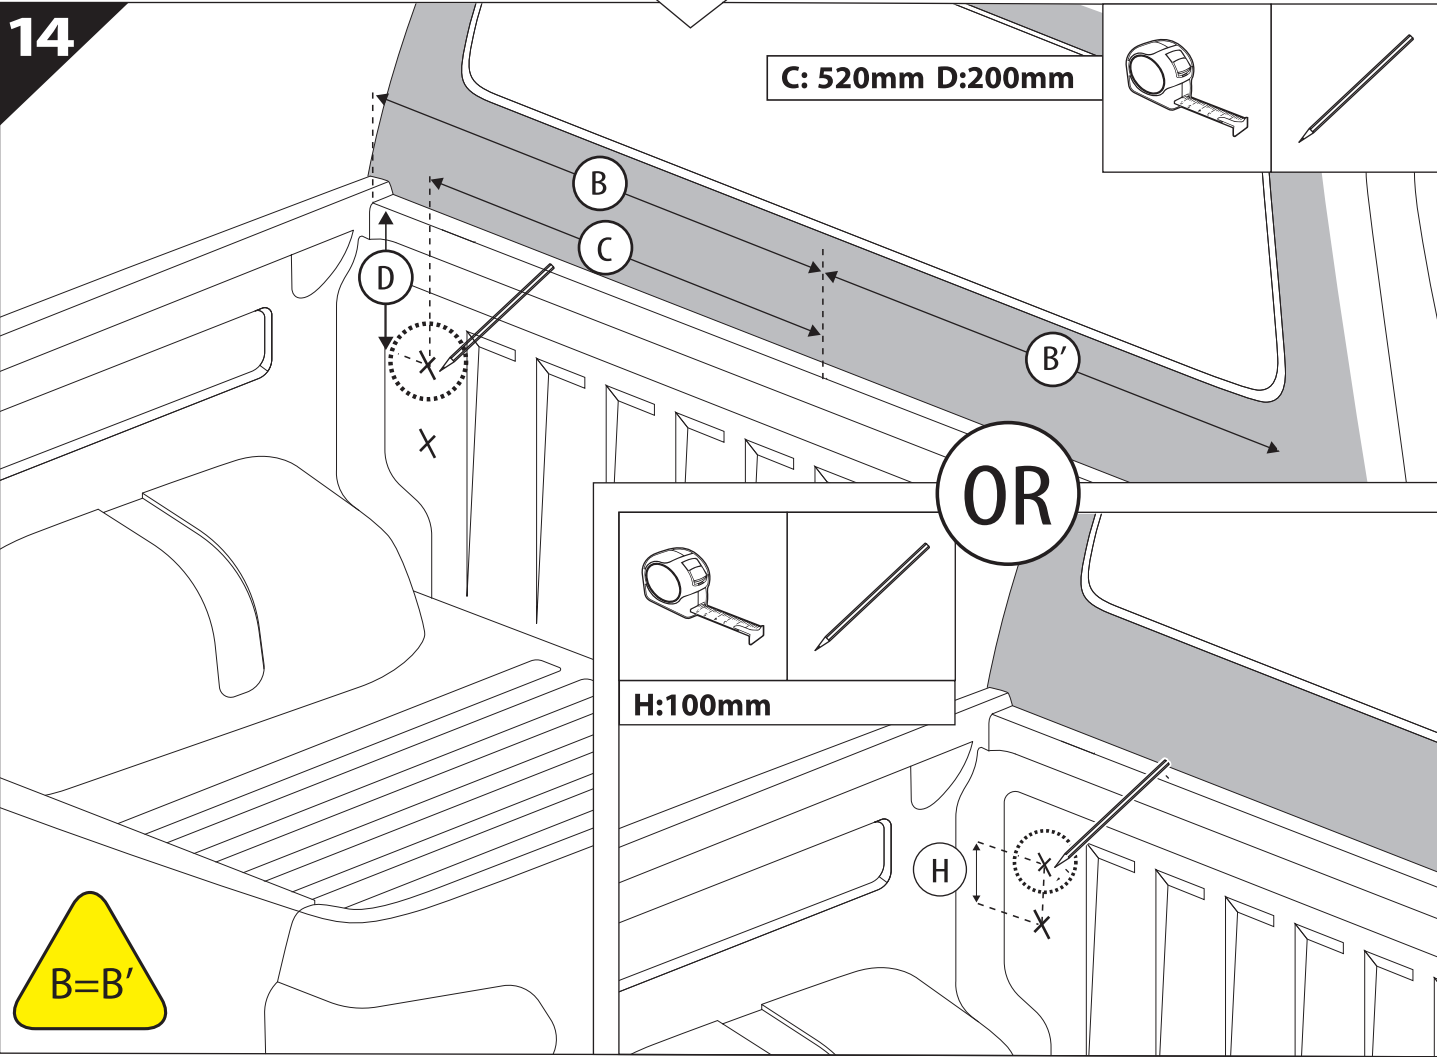

Tessera Roll+

Basic Version + ⚙️ S-KIT

Installation Manual

PART NUMBER(S)	Model Year
TESS 1401 ROLL+S-KIT	VW Amarok 2010-2021
Cab(s)	Installation Time / Weight
Double Cab	40-60 minutes / 53-57 kg

B

A

KITS

L

3

4

10

11

12

12.0

17

18

21

22

25

x2 T30

	CAR		TESSERA ROLL+
BEAM		↔	
STOP		↔	

26

33

G

34

X'

X

35

CAUTION !

36

X:1100mm Y:200mm

37