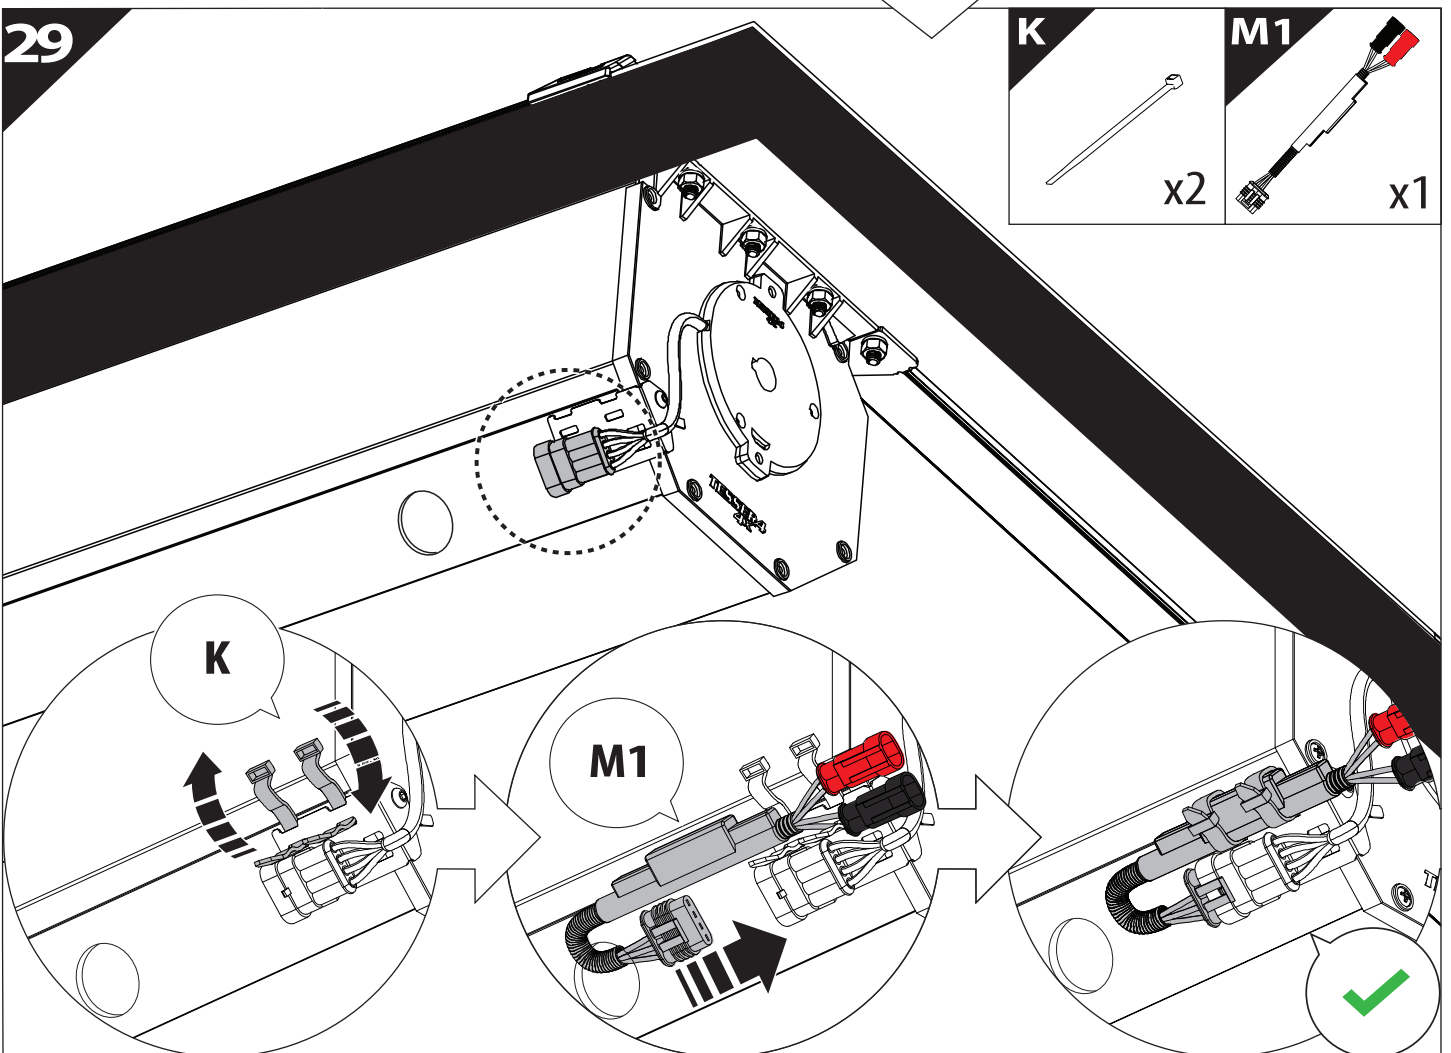

21

22

25

x2 T30

	CAR		TESSERA ROLL+
BEAM		↔	
STOP		↔	

26

33

G

34

X'

X

35

CAUTION !

36

X:1100mm Y:200mm

37