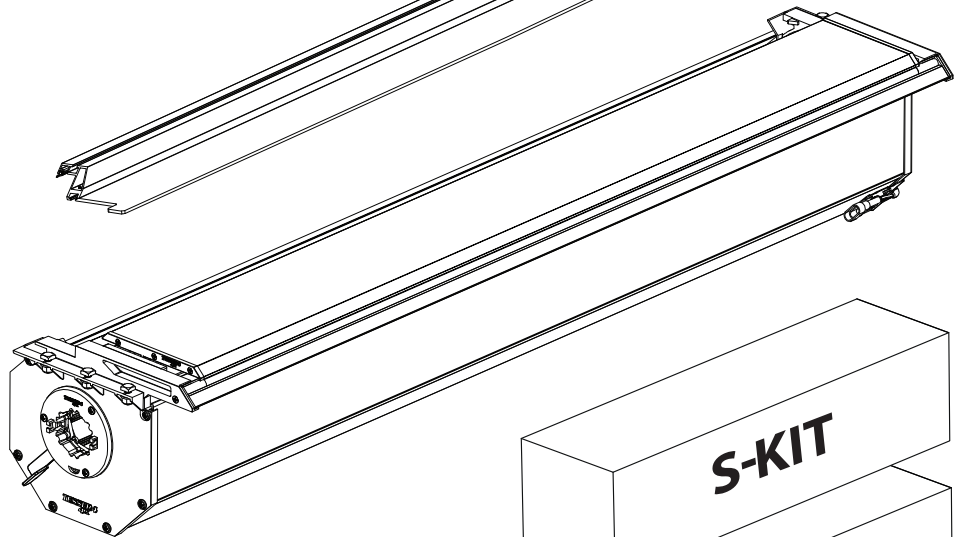

Tessera Roll+

Basic Version + ⚙️ S-KIT

Installation Manual

PART NUMBER(S)	Model Year
TESS 1401 ROLL+S-KIT	VW Amarok 2010-2021
Cab(s)	Installation Time / Weight
Double Cab	40-60 minutes / 53-57 kg

B

A

KITS

L

34

X'

X

35

CAUTION !

36

X:1100mm Y:200mm

37