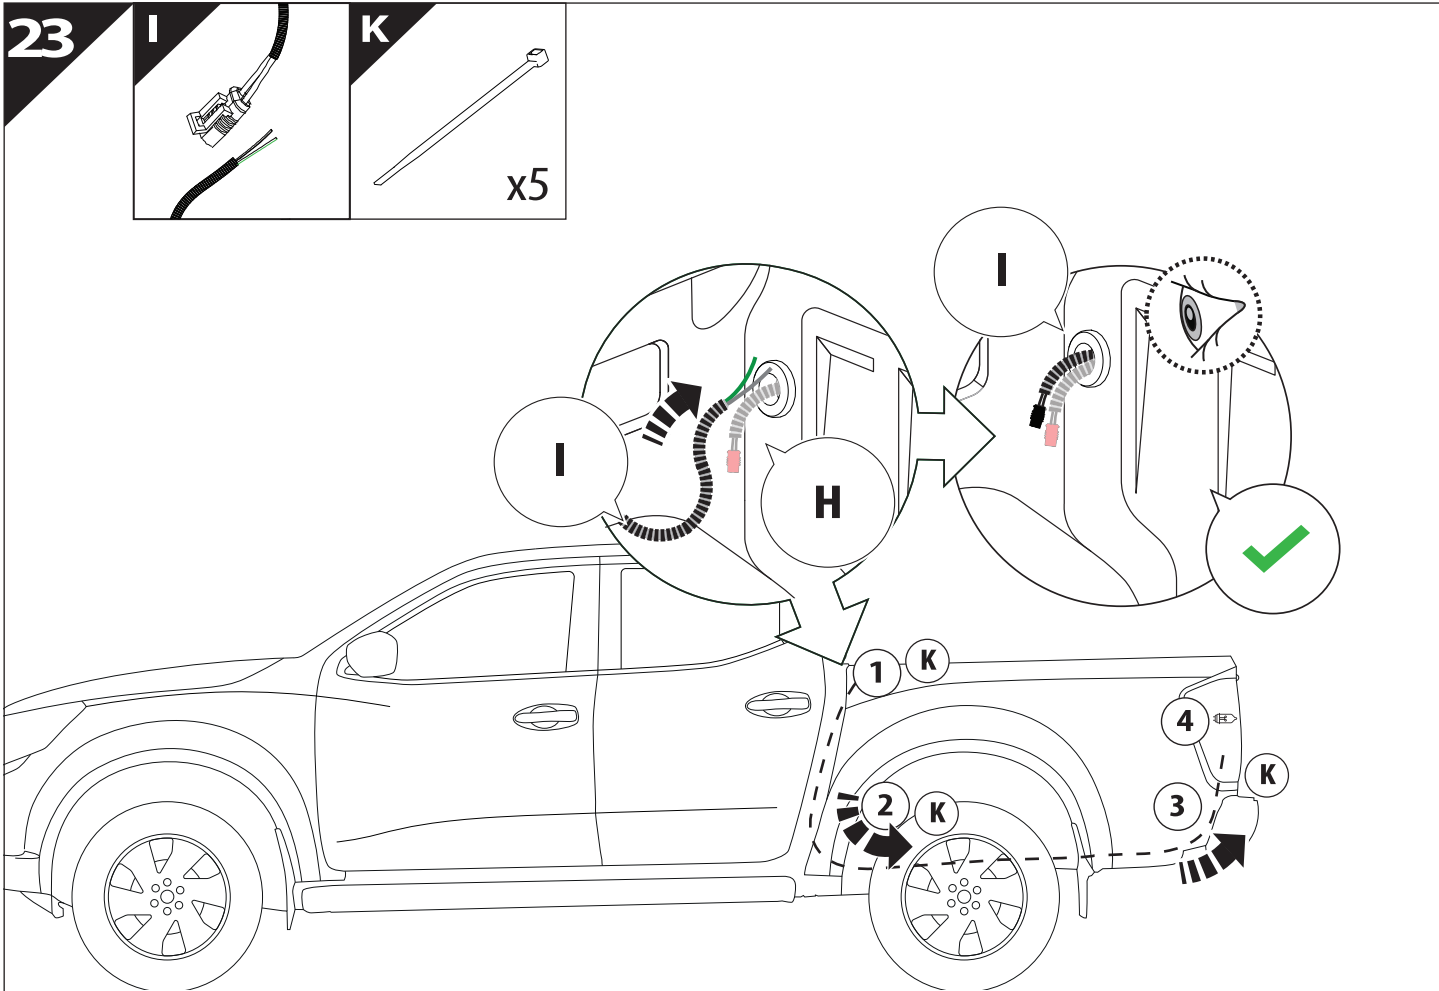

Tessera Roll+

Basic Version + ⚙️ S-KIT

Installation Manual

PART NUMBER(S)	Model Year
TESS 1401 ROLL+S-KIT	VW Amarok 2010-2021
Cab(s)	Installation Time / Weight
Double Cab	40-60 minutes / 53-57 kg

B

A

KITS

L

21

22

25

x2 T30

	CAR		TESSERA ROLL+
BEAM		↔	
STOP		↔	

26

33

G

34

X'

X

35

CAUTION !

36

X:1100mm Y:200mm

37