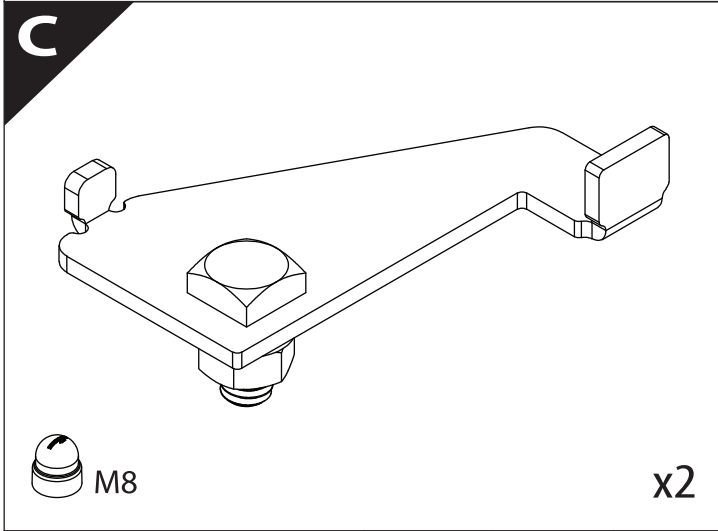

Tessera Roll+

Basic Version + ⚙️ S-KIT

Installation Manual

PART NUMBER(S)	Model Year
TESS 1401 ROLL+S-KIT	VW Amarok 2010-2021
Cab(s)	Installation Time / Weight
Double Cab	40-60 minutes / 53-57 kg

B

A

KITS

L

21

22

25

x2 T30

	CAR		TESSERA ROLL+
BEAM		↔	
STOP		↔	

26

33

G

34

X'

X

35

CAUTION !

36

X:1100mm Y:200mm

37