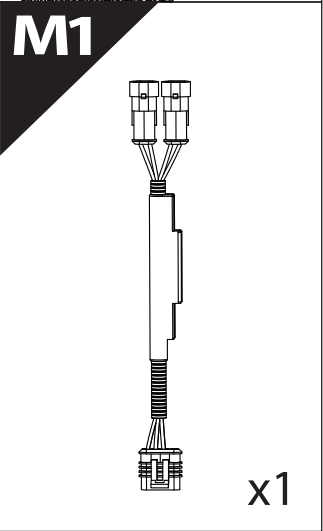

Installation Manual

PART NUMBER(S)	Model Year
TESS 14211 ROLL	Ford F-150 2021+
Cab(s)	Installation Time / Weight
Double Cab	40-60 minutes / 53-57 kg

Ø 25 mm

+

-

4 mm

1 - 25 Nm

8, 10, 13 mm