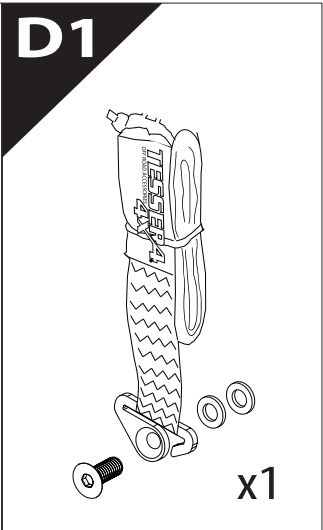

Installation Manual

PART NUMBER(S)	Model Year
TESS 14211 ROLL	Ford F-150 2021+
Cab(s)	Installation Time / Weight
Double Cab	40-60 minutes / 53-57 kg

Ø 25 mm

+

-

4 mm

1 - 25 Nm

8, 10, 13 mm