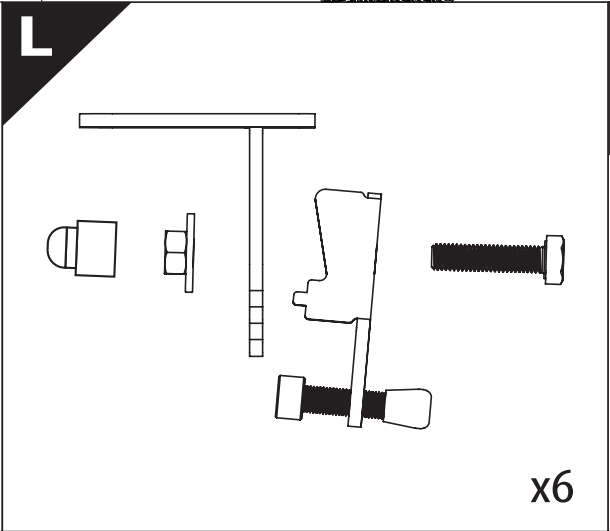

Installation Manual

PART NUMBER(S)	Model Year
TESS 14211 ROLL	Ford F-150 2021+
Cab(s)	Installation Time / Weight
Double Cab	40-60 minutes / 53-57 kg

Ø 25 mm

+

-

4 mm

1 - 25 Nm

8, 10, 13 mm