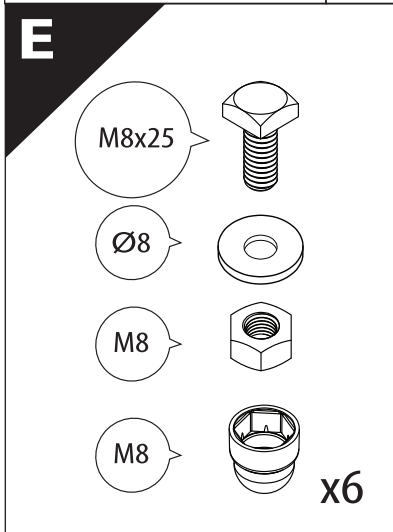

Installation Manual

PART NUMBER(S)	Model Year
TESS 14211 ROLL	Ford F-150 2021+
Cab(s)	Installation Time / Weight
Double Cab	40-60 minutes / 53-57 kg

Ø 25 mm

+

-

4 mm

1 - 25 Nm

8, 10, 13 mm