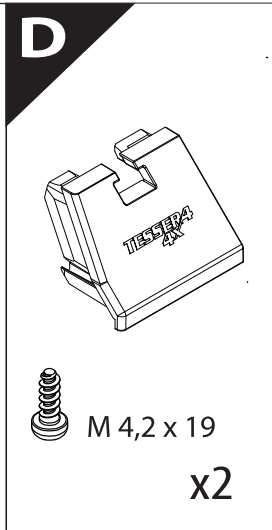

Installation Manual

PART NUMBER(S)	Model Year
TESS 14211 ROLL	Ford F-150 2021+
Cab(s)	Installation Time / Weight
Double Cab	40-60 minutes / 53-57 kg

Ø 25 mm

+

-

4 mm

1 - 25 Nm

8, 10, 13 mm