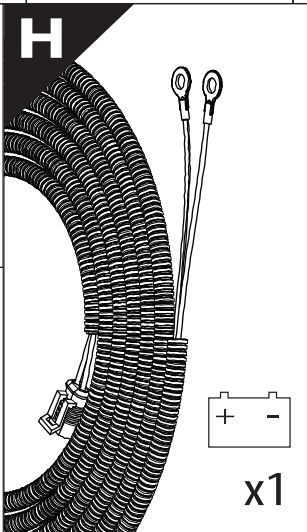

Installation Manual

PART NUMBER(S)	Model Year
TESS 14211 ROLL	Ford F-150 2021+
Cab(s)	Installation Time / Weight
Double Cab	40-60 minutes / 53-57 kg

Ø 25 mm

+

-

4 mm

1 - 25 Nm

8, 10, 13 mm