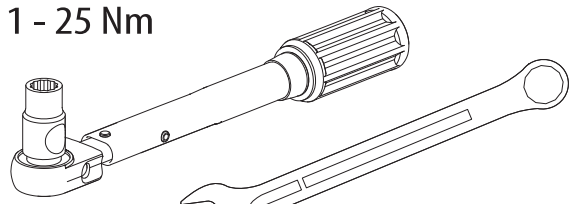

Installation Manual

PART NUMBER(S)	Model Year
TESS 14211 ROLL	Ford F-150 2021+
Cab(s)	Installation Time / Weight
Double Cab	40-60 minutes / 53-57 kg

Ø 25 mm

+

-

4 mm

1 - 25 Nm

8, 10, 13 mm