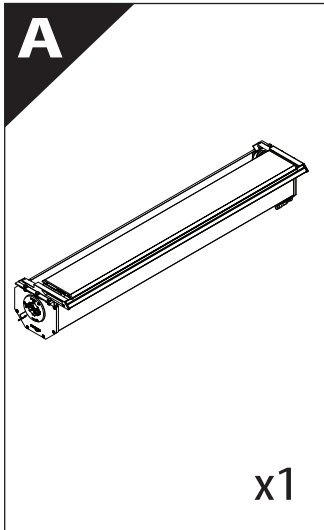

Installation Manual

PART NUMBER(S)	Model Year
TESS 14211 ROLL	Ford F-150 2021+
Cab(s)	Installation Time / Weight
Double Cab	40-60 minutes / 53-57 kg

Ø 25 mm

+

-

4 mm

1 - 25 Nm

8, 10, 13 mm