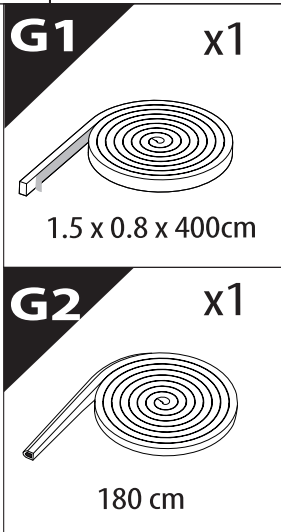

Installation Manual

PART NUMBER(S)	Model Year
TESS 14211 ROLL	Ford F-150 2021+
Cab(s)	Installation Time / Weight
Double Cab	40-60 minutes / 53-57 kg

Ø 25 mm

+

-

4 mm

1 - 25 Nm

8, 10, 13 mm