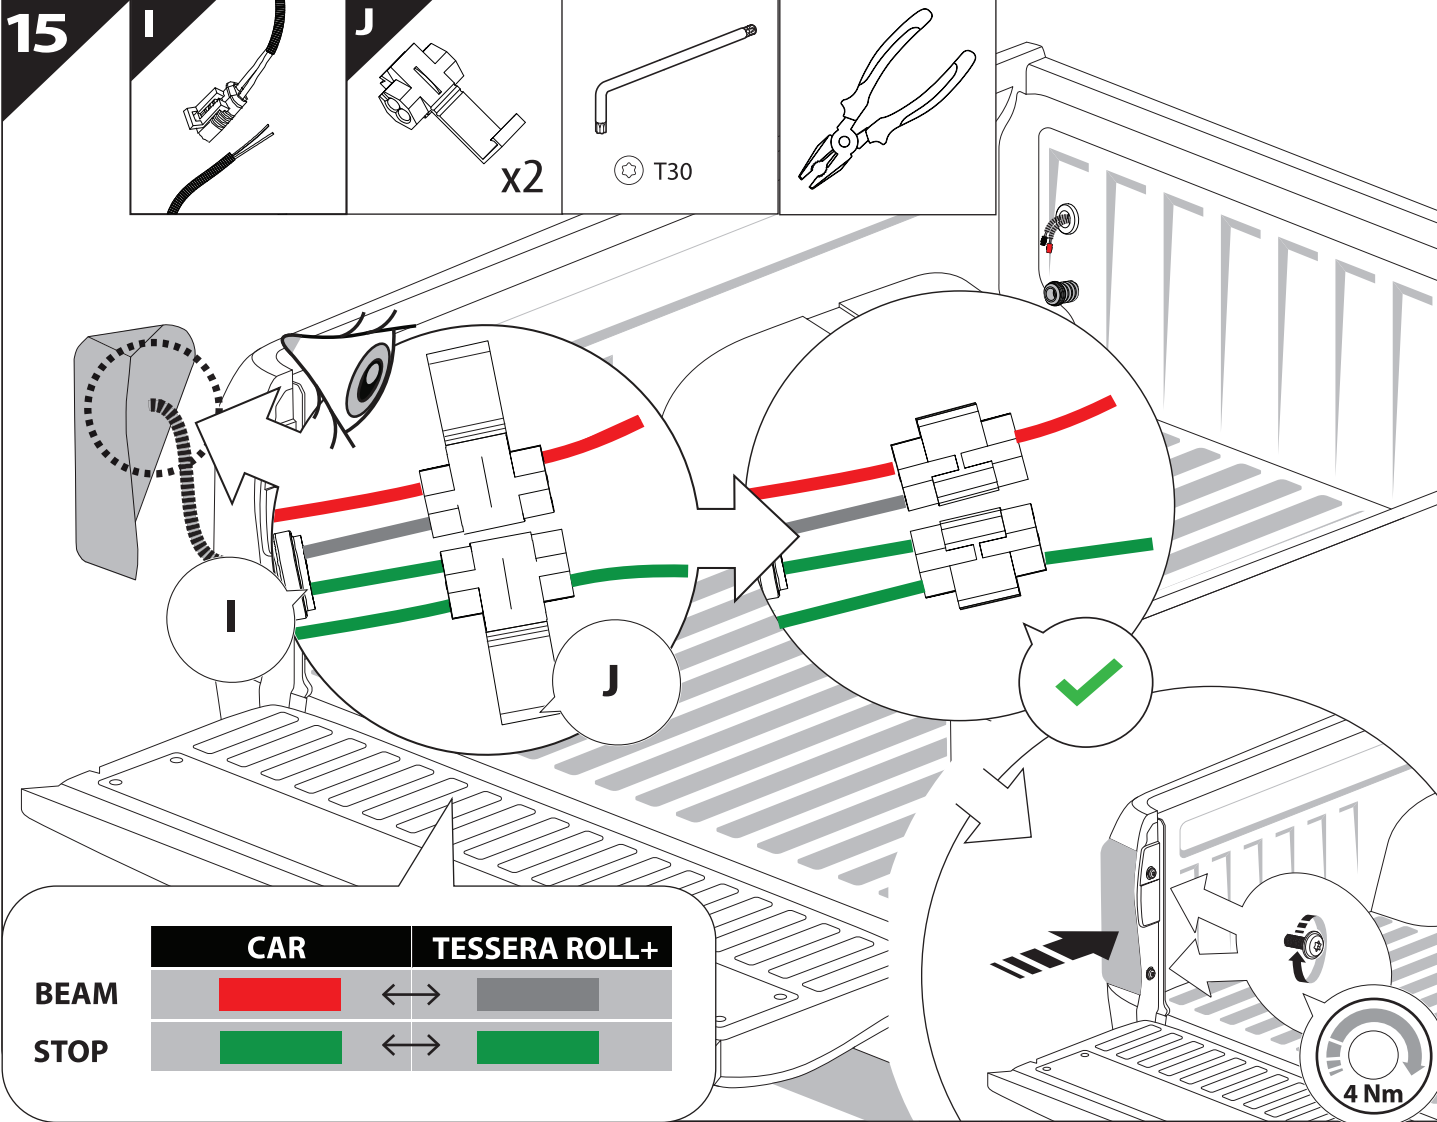

12.2

13

I

K

x5

14

T30

CAUTION	
Basic+E-KIT Version	
M2 	M1