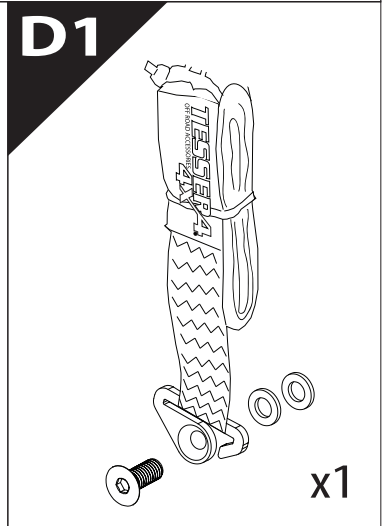

Installation Manual

PART NUMBER(S)	Model Year
TESS 1406 ROLL + ADAPT 008	FORD RANGER 2012+ / 2016+ / 2020+ WITH OEM ROLL BAR
TESS 1407 ROLL + ADAPT 008	
Cab(s)	Installation Time / Weight
Double Cab & Space cab	40-60 minutes / 53-57 kg

Ø 25 mm / Ø 40 mm

4 mm

1 - 25 Nm

12, 13, 17 mm

ACETONE

H₂O

T30, T40

ANTI-RUST