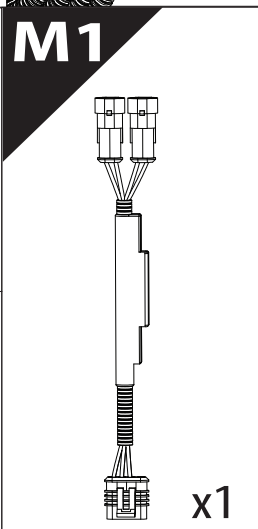

Installation Manual

PART NUMBER(S)	Model Year
TESS 1406 ROLL + ADAPT 008	FORD RANGER 2012+ / 2016+ / 2020+ WITH OEM ROLL BAR
TESS 1407 ROLL + ADAPT 008	
Cab(s)	Installation Time / Weight
Double Cab & Space cab	40-60 minutes / 53-57 kg

Ø 25 mm / Ø 40 mm

4 mm

1 - 25 Nm

12, 13, 17 mm

ACETONE

H₂O

T30, T40

ANTI-RUST

3

4

6.1 **CAUTION** Basic Version ✓ & Basic+S-KIT Version ✓

8

X:625mm Y:300mm

X:625mm Y:350mm

C:625mm D:200mm

C:625mm D:250mm