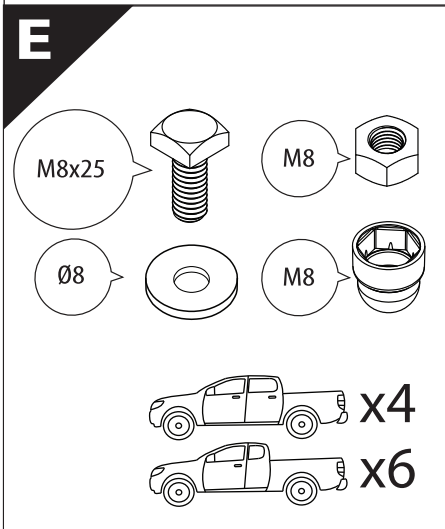

Installation Manual

PART NUMBER(S)	Model Year
TESS 1406 ROLL + ADAPT 008	FORD RANGER 2012+ / 2016+ / 2020+ WITH OEM ROLL BAR
TESS 1407 ROLL + ADAPT 008	
Cab(s)	Installation Time / Weight
Double Cab & Space cab	40-60 minutes / 53-57 kg

Ø 25 mm / Ø 40 mm

4 mm

1 - 25 Nm

12, 13, 17 mm

ACETONE

H₂O

T30, T40

ANTI-RUST

3

4

6.1 **CAUTION** Basic Version ✓ & Basic+S-KIT Version ✓

8

X:625mm Y:300mm

X:625mm Y:350mm

C:625mm D:200mm

C:625mm D:250mm