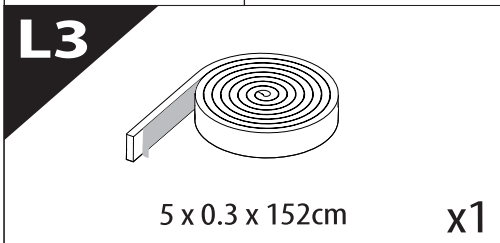

Installation Manual

PART NUMBER(S)	Model Year
TESS 1406 ROLL + ADAPT 008	FORD RANGER 2012+ / 2016+ / 2020+ WITH OEM ROLL BAR
TESS 1407 ROLL + ADAPT 008	
Cab(s)	Installation Time / Weight
Double Cab & Space cab	40-60 minutes / 53-57 kg

Ø 25 mm / Ø 40 mm

4 mm

1 - 25 Nm

12, 13, 17 mm

ACETONE

H₂O

T30, T40

ANTI-RUST

3

4

6.1 **CAUTION** Basic Version ✓ & Basic+S-KIT Version ✓

8

X:625mm Y:300mm

X:625mm Y:350mm

C:625mm D:200mm

C:625mm D:250mm