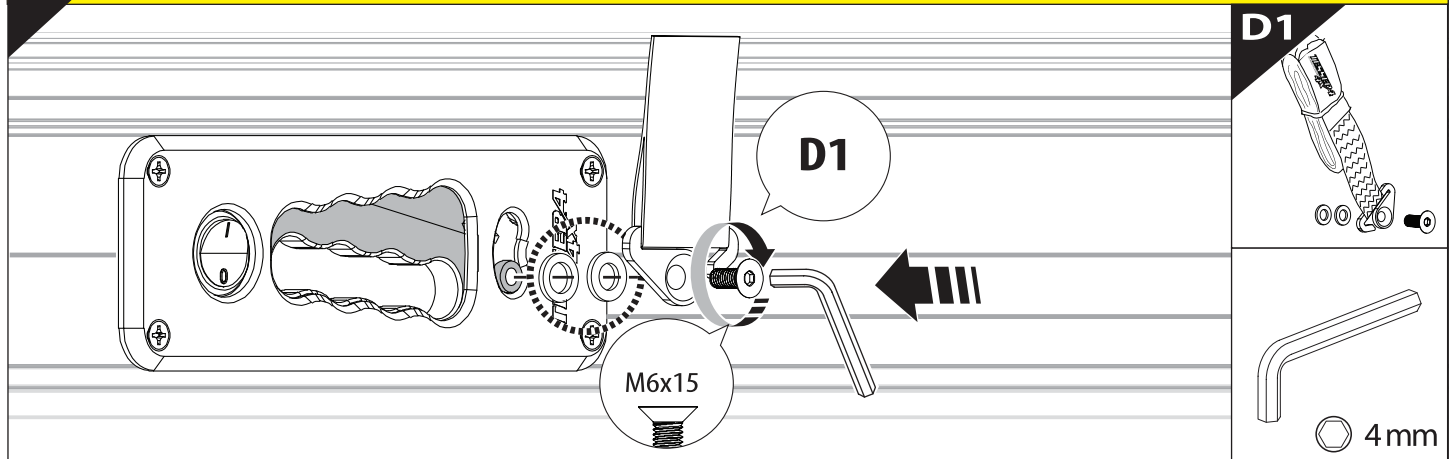

3

4

6.1 **CAUTION** Basic Version ✓ & Basic+S-KIT Version ✓

8

X:625mm Y:300mm

X:625mm Y:350mm

C:625mm D:200mm

C:625mm D:250mm

OR

H:100mm

H

10.2

10.3

12

Only to be installed by authorized personnel

12.1