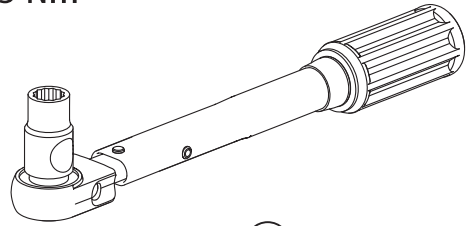

Installation Manual

PART NUMBER(S)	Model Year
TESS 1406 ROLL + ADAPT 008	FORD RANGER 2012+ / 2016+ / 2020+ WITH OEM ROLL BAR
TESS 1407 ROLL + ADAPT 008	
Cab(s)	Installation Time / Weight
Double Cab & Space cab	40-60 minutes / 53-57 kg

Ø 25 mm / Ø 40 mm

4 mm

1 - 25 Nm

12, 13, 17 mm

ACETONE

H₂O

T30, T40

ANTI-RUST