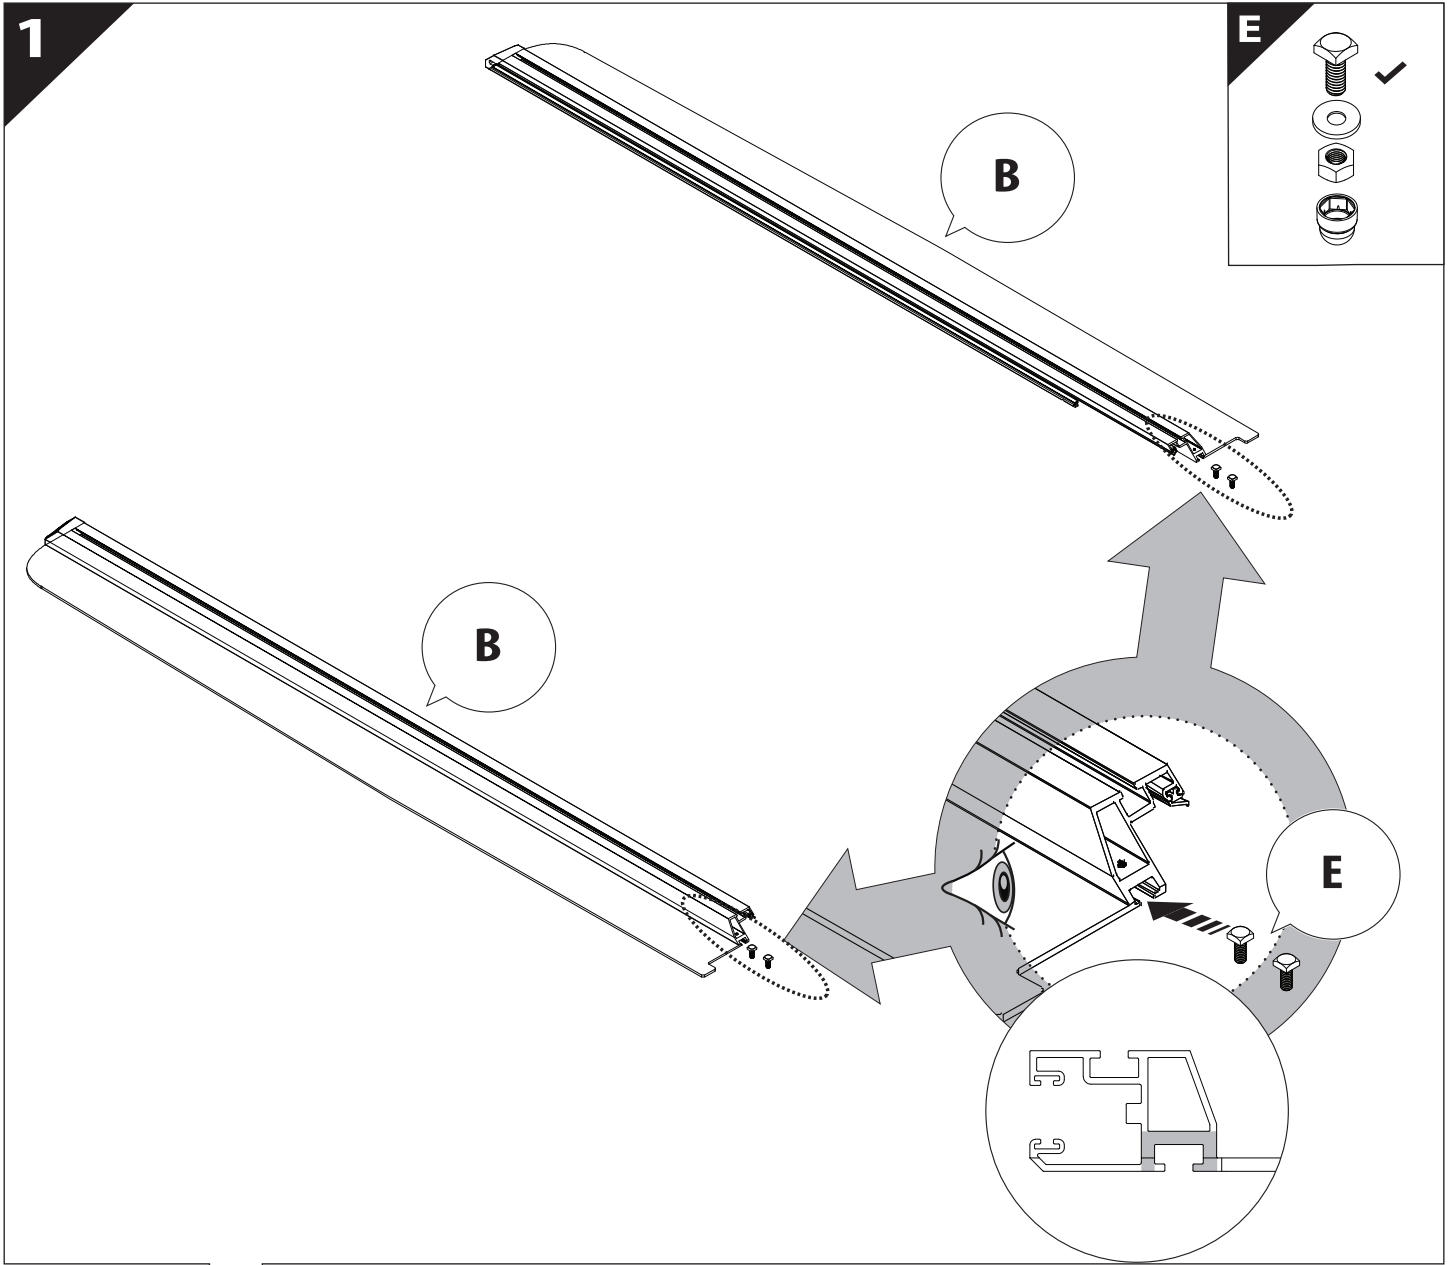

Ø 25 mm / Ø 40 mm

4 mm

1 - 25 Nm

12, 13, 17 mm

ACETONE

H₂O

T30, T40

ANTI-RUST

3

4

6.1 **CAUTION** Basic Version ✓ & Basic+S-KIT Version ✓

8

X:625mm Y:300mm

X:625mm Y:350mm

C:625mm D:200mm

C:625mm D:250mm