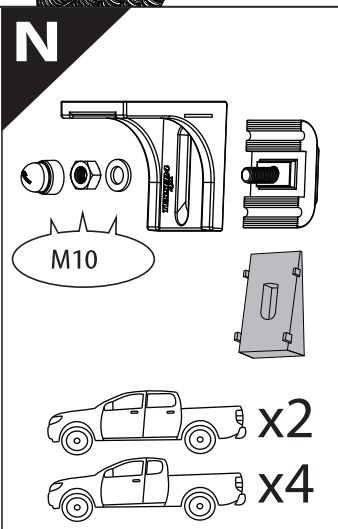

Installation Manual

PART NUMBER(S)	Model Year
TESS 1406 ROLL + ADAPT 008	FORD RANGER 2012+ / 2016+ / 2020+ WITH OEM ROLL BAR
TESS 1407 ROLL + ADAPT 008	
Cab(s)	Installation Time / Weight
Double Cab & Space cab	40-60 minutes / 53-57 kg

Ø 25 mm / Ø 40 mm

4 mm

1 - 25 Nm

12, 13, 17 mm

ACETONE

H₂O

T30, T40

ANTI-RUST

3

4

6.1 **CAUTION** Basic Version ✓ & Basic+S-KIT Version ✓

8

X:625mm Y:300mm

X:625mm Y:350mm

C:625mm D:200mm

C:625mm D:250mm