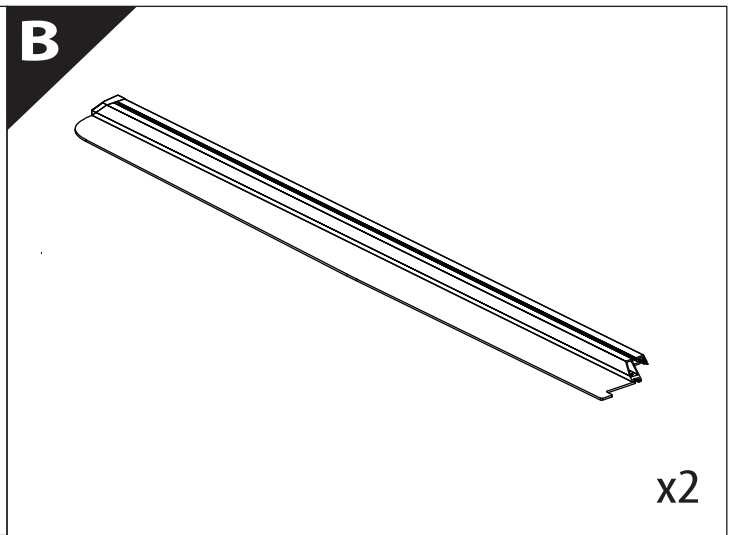

Installation Manual

PART NUMBER(S)	Model Year
TESS 1406 ROLL + ADAPT 008	FORD RANGER 2012+ / 2016+ / 2020+ WITH OEM ROLL BAR
TESS 1407 ROLL + ADAPT 008	
Cab(s)	Installation Time / Weight
Double Cab & Space cab	40-60 minutes / 53-57 kg

Ø 25 mm / Ø 40 mm

4 mm

1 - 25 Nm

12, 13, 17 mm

ACETONE

H₂O

T30, T40

ANTI-RUST