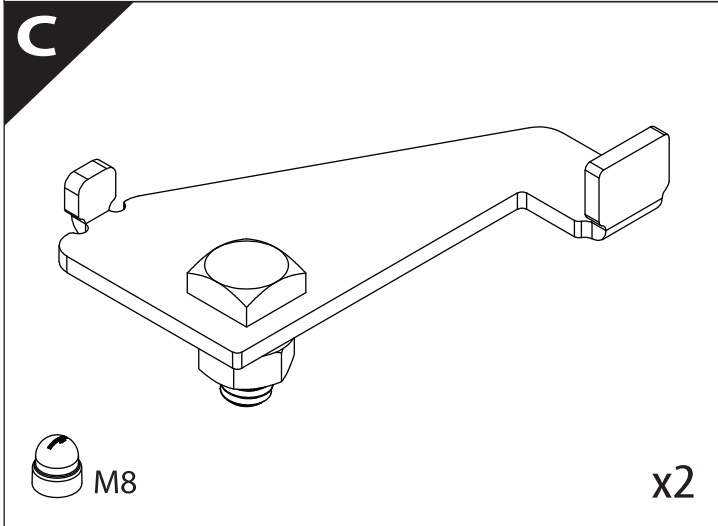

Installation Manual

PART NUMBER(S)	Model Year
TESS 1406 ROLL + ADAPT 008	FORD RANGER 2012+ / 2016+ / 2020+ WITH OEM ROLL BAR
TESS 1407 ROLL + ADAPT 008	
Cab(s)	Installation Time / Weight
Double Cab & Space cab	40-60 minutes / 53-57 kg

Ø 25 mm / Ø 40 mm

4 mm

1 - 25 Nm

12, 13, 17 mm

ACETONE

H₂O

T30, T40

ANTI-RUST