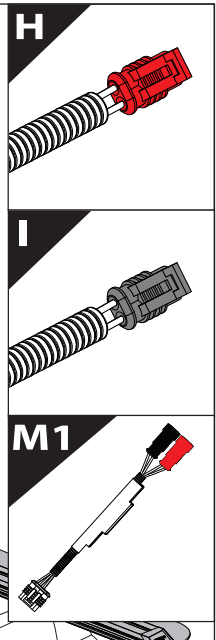

CAUTION	
Basic+E-KIT Version	
M2 	M1