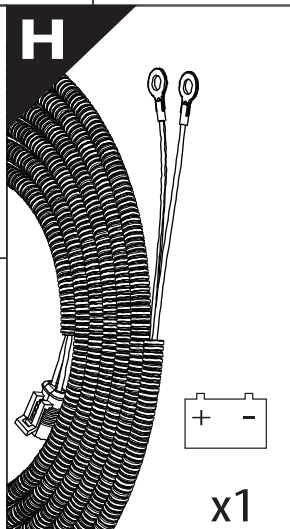

Installation Manual

PART NUMBER(S)	Model Year
TESS 1406 ROLL + ADAPT 008	FORD RANGER 2012+ / 2016+ / 2020+ WITH OEM ROLL BAR
TESS 1407 ROLL + ADAPT 008	
Cab(s)	Installation Time / Weight
Double Cab & Space cab	40-60 minutes / 53-57 kg

Ø 25 mm / Ø 40 mm

4 mm

1 - 25 Nm

12, 13, 17 mm

ACETONE

H₂O

T30, T40

ANTI-RUST

3

4

6.1 **CAUTION** Basic Version ✓ & Basic+S-KIT Version ✓

8

X:625mm Y:300mm

X:625mm Y:350mm

C:625mm D:200mm

C:625mm D:250mm