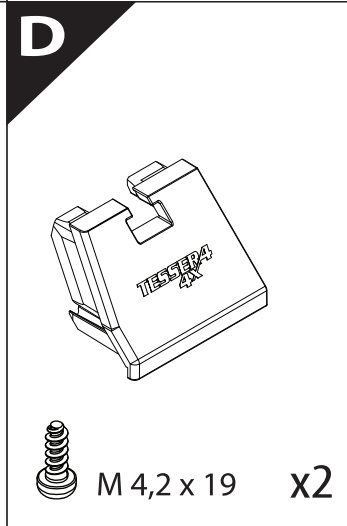

Installation Manual

PART NUMBER(S)	Model Year
TESS 1406 ROLL + ADAPT 008	FORD RANGER 2012+ / 2016+ / 2020+ WITH OEM ROLL BAR
TESS 1407 ROLL + ADAPT 008	
Cab(s)	Installation Time / Weight
Double Cab & Space cab	40-60 minutes / 53-57 kg

Ø 25 mm / Ø 40 mm

4 mm

1 - 25 Nm

12, 13, 17 mm

ACETONE

H₂O

T30, T40

ANTI-RUST