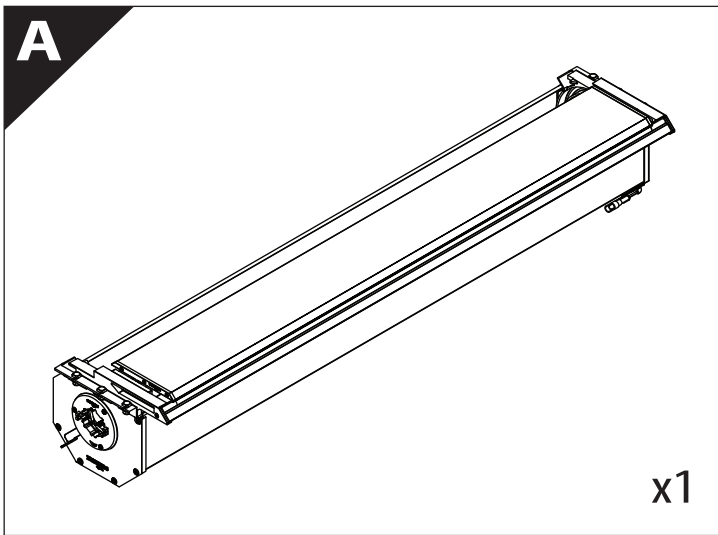

Installation Manual

PART NUMBER(S)	Model Year
TESS 1406 ROLL + ADAPT 008	FORD RANGER 2012+ / 2016+ / 2020+ WITH OEM ROLL BAR
TESS 1407 ROLL + ADAPT 008	
Cab(s)	Installation Time / Weight
Double Cab & Space cab	40-60 minutes / 53-57 kg