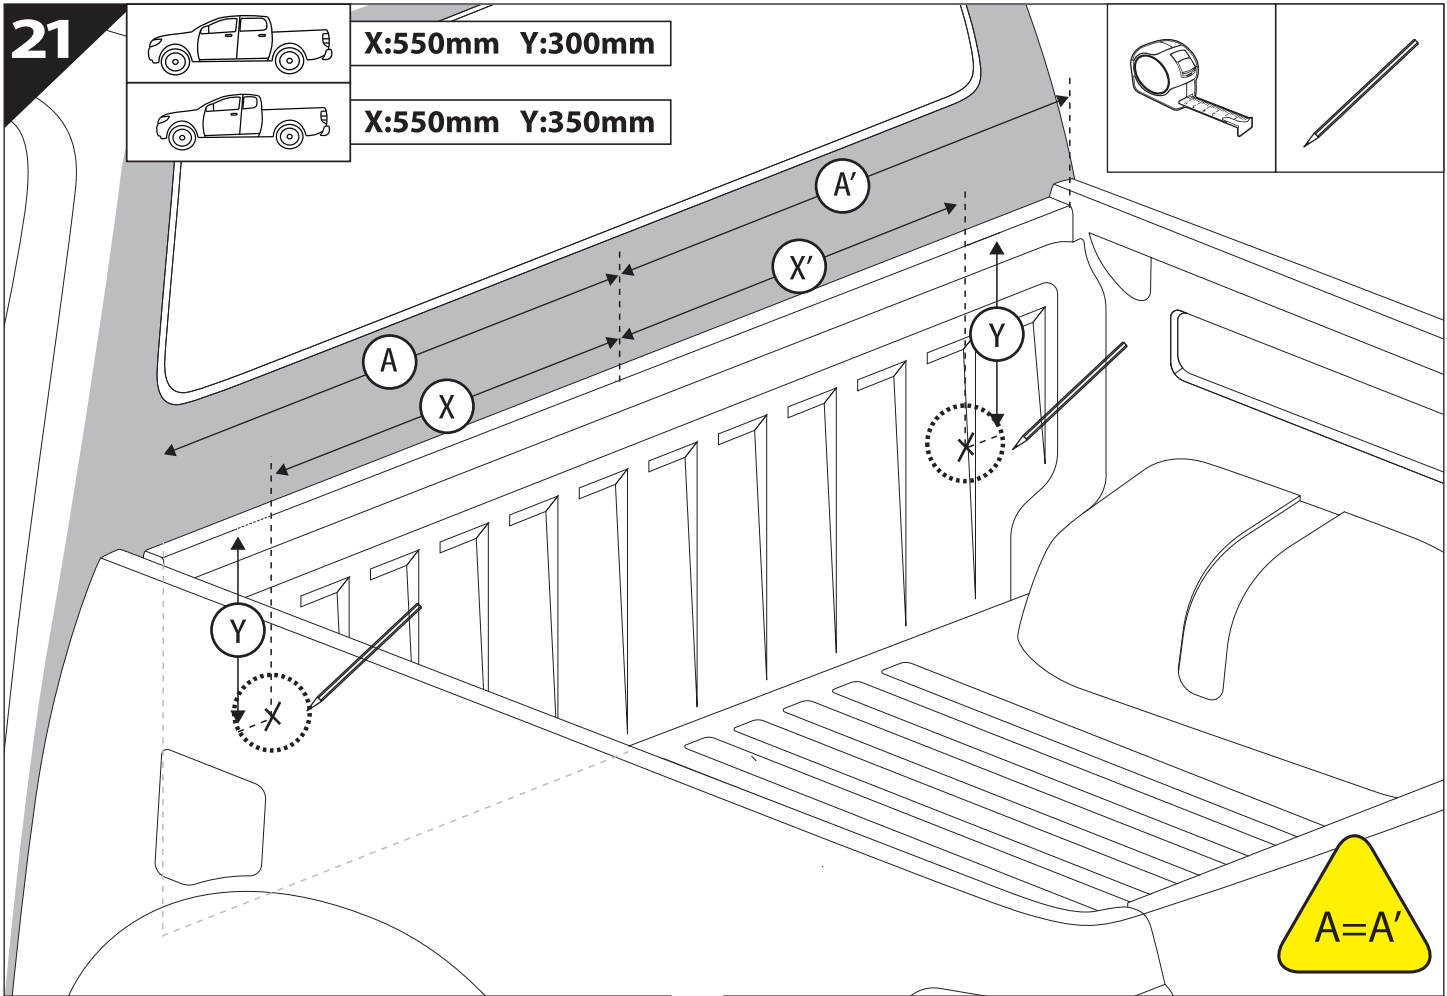

21

X:550mm Y:300mm

X:550mm Y:350mm

C:550mm D:200mm

C:550mm D:250mm

23

Ø 25 mm

Rust Protection