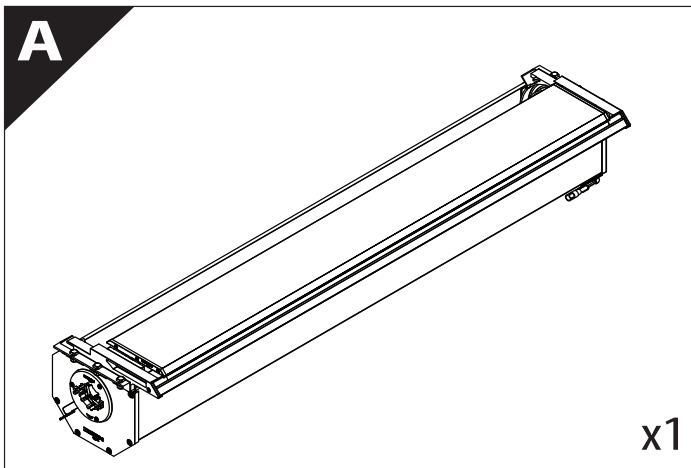

Tessera Roll+

Basic Version + ⚡ E-KIT

Installation Video Manual

Installation Manual

PART NUMBER(S)	Model Year
TESS-14041 ROLL+E-KIT	ISUZU DMAX 2021+
TESS-14051 ROLL+E-KIT	
Cab(s)	Installation Time / Weight
Double Cab & Space Cab	40-60 minutes / 53-57 kg

<p>K</p>  <p>x20</p>	<p>L1</p>  <p>x1</p> <p>1.5 x 0.8 x 400cm</p>	<p>M2</p>  <p>x1</p>
	<p>L2</p>  <p>x1</p> <p>5 x 0.8 x 167cm</p>	

N

M10

x4

x6

P

x1

Q

x1

R

x1

S

x2

T

x2

Ø 25 mm / Ø 40 mm

21

X:550mm Y:300mm

X:550mm Y:350mm

C:550mm D:200mm

C:550mm D:250mm

23

Ø 25 mm

Rust Protection