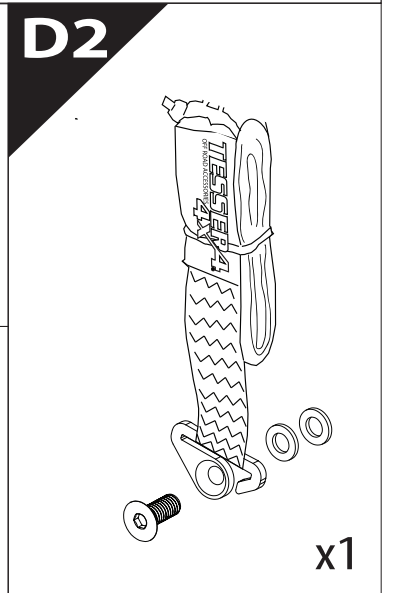

Tessera Roll+

Basic Version + ⚡ E-KIT

Installation Video Manual

Installation Manual

PART NUMBER(S)	Model Year
TESS-14041 ROLL+E-KIT	ISUZU DMAX 2021+
TESS-14051 ROLL+E-KIT	
Cab(s)	Installation Time / Weight
Double Cab & Space Cab	40-60 minutes / 53-57 kg

<p>K</p>  <p>x20</p>	<p>L1</p>  <p>x1</p> <p>1.5 x 0.8 x 400cm</p>	<p>M2</p>  <p>x1</p>
	<p>L2</p>  <p>x1</p> <p>5 x 0.8 x 167cm</p>	

N

M10

x4

x6

P

x1

Q

x1

R

x1

S

x2

T

x2

Ø 25 mm / Ø 40 mm