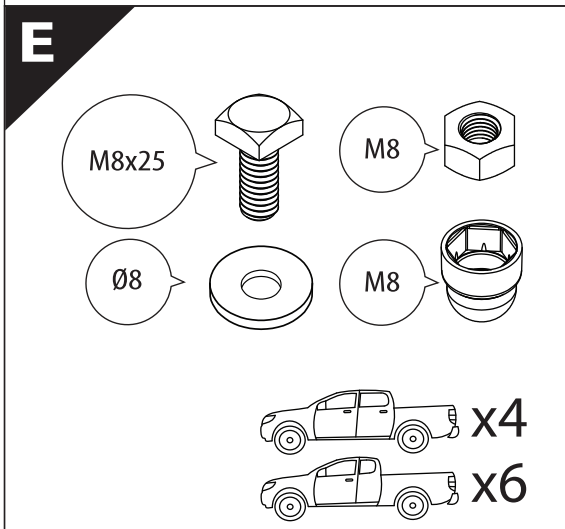

Tessera Roll+

Basic Version + ⚡ E-KIT

Installation Video Manual

Installation Manual

PART NUMBER(S)	Model Year
TESS-14041 ROLL+E-KIT	ISUZU DMAX 2021+
TESS-14051 ROLL+E-KIT	
Cab(s)	Installation Time / Weight
Double Cab & Space Cab	40-60 minutes / 53-57 kg

<p>K</p>  <p>x20</p>	<p>L1</p>  <p>x1</p> <p>1.5 x 0.8 x 400cm</p>	<p>M2</p>  <p>x1</p>
	<p>L2</p>  <p>x1</p> <p>5 x 0.8 x 167cm</p>	

N

M10

x4

x6

P

x1

Q

x1

R

x1

S

x2

T

x2

Ø 25 mm / Ø 40 mm

21

X:550mm Y:300mm

X:550mm Y:350mm

C:550mm D:200mm

C:550mm D:250mm

23

Ø 25 mm

Rust Protection