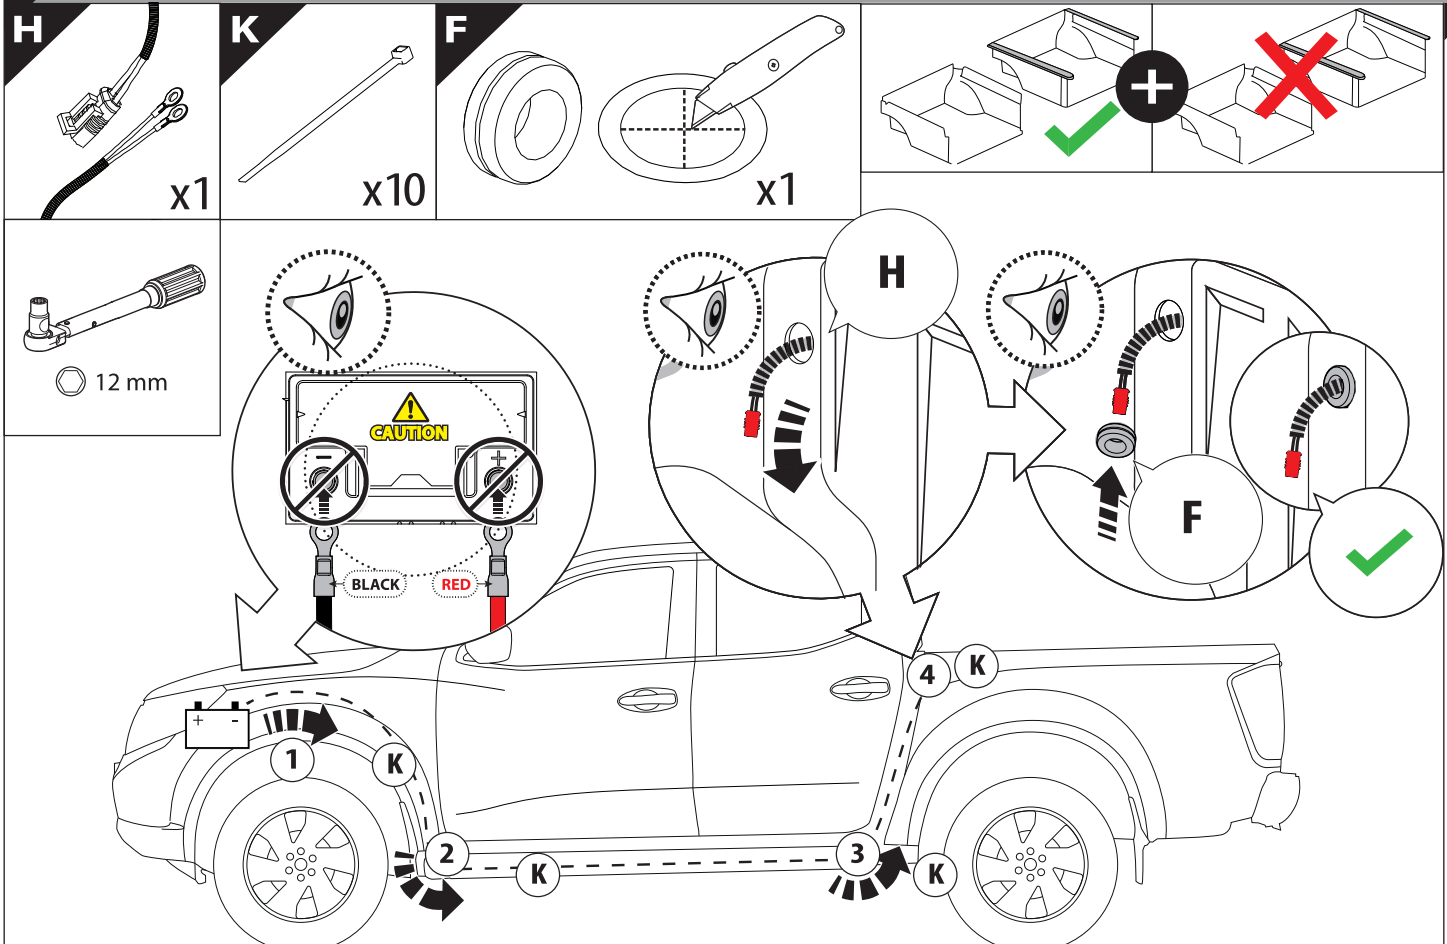

25

Only to be installed by authorized personnel