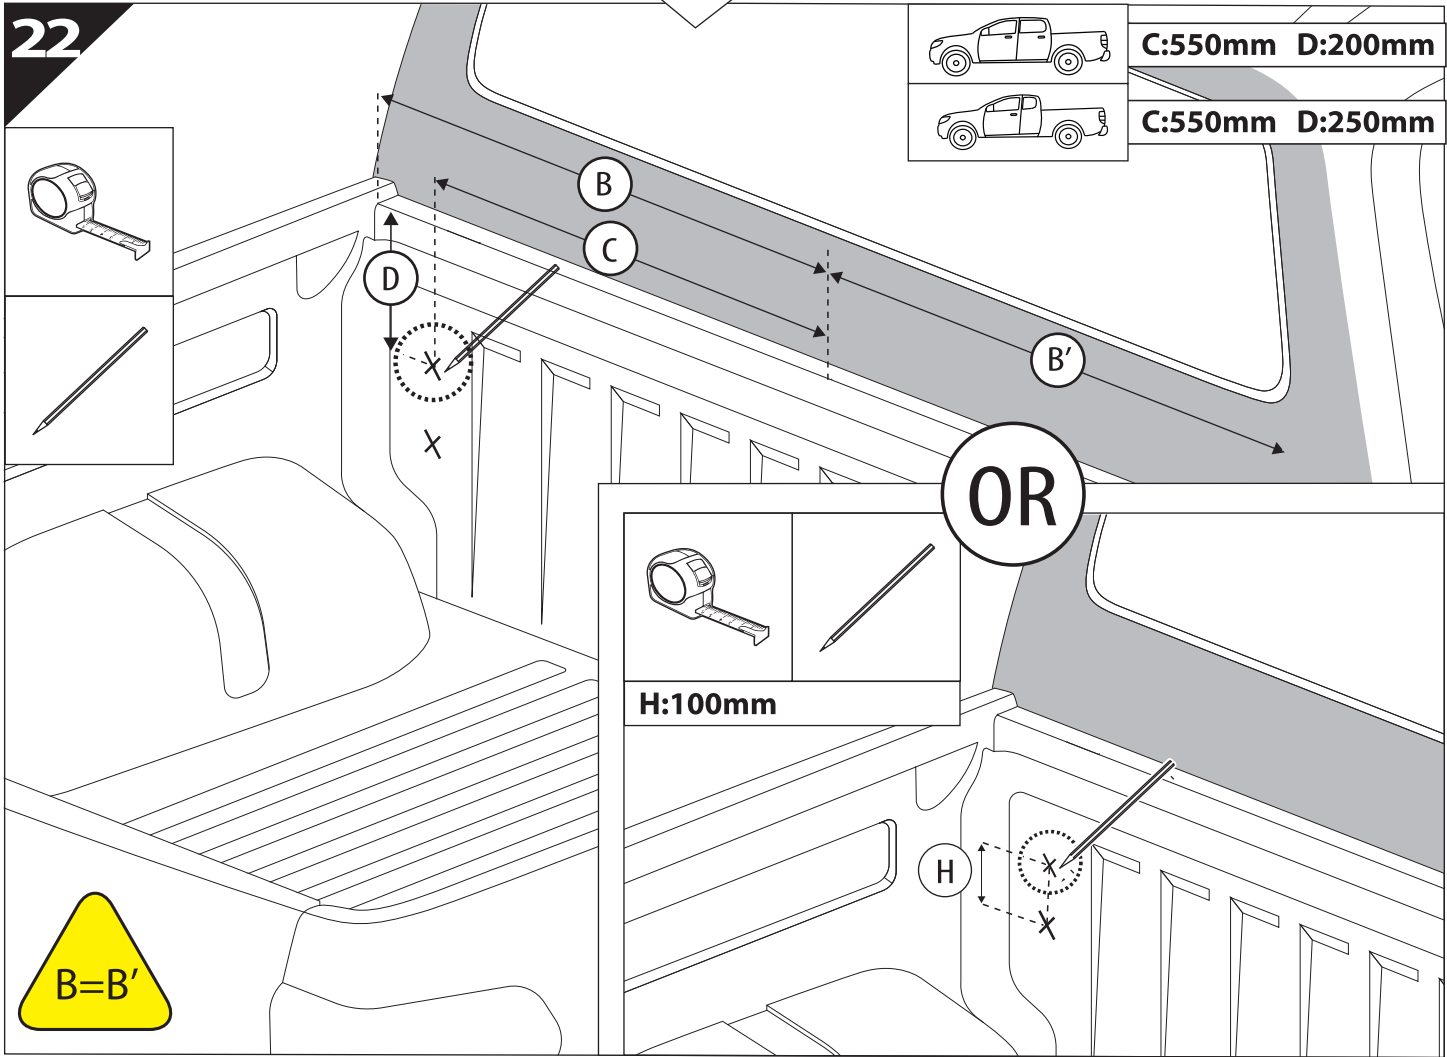

21

X:550mm Y:300mm

X:550mm Y:350mm

C:550mm D:200mm

C:550mm D:250mm

23

Ø 25 mm

Rust Protection