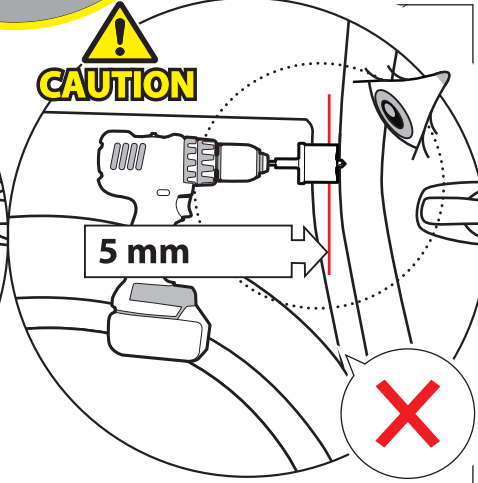

21

X:550mm Y:300mm

X:550mm Y:350mm

C:550mm D:200mm

C:550mm D:250mm

23

Ø 25 mm

Rust Protection

CAUTION

CAUTION

23.1

Ø 40 mm

CAUTION

23.2

23.3

24