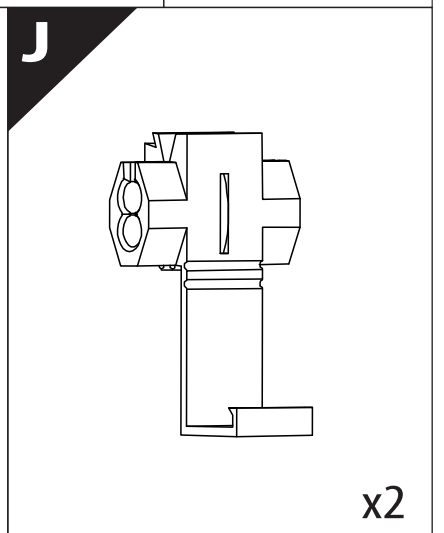

Tessera Roll+

Basic Version + ⚡ E-KIT

Installation Video Manual

Installation Manual

PART NUMBER(S)	Model Year
TESS-14041 ROLL+E-KIT	ISUZU DMAX 2021+
TESS-14051 ROLL+E-KIT	
Cab(s)	Installation Time / Weight
Double Cab & Space Cab	40-60 minutes / 53-57 kg

<p>K</p>  <p>x20</p>	<p>L1</p>  <p>x1</p> <p>1.5 x 0.8 x 400cm</p>	<p>M2</p>  <p>x1</p>
	<p>L2</p>  <p>x1</p> <p>5 x 0.8 x 167cm</p>	

N

M10

x4

x6

P

x1

Q

x1

R

x1

S

x2

T

x2

Ø 25 mm / Ø 40 mm

21

X:550mm Y:300mm

X:550mm Y:350mm

C:550mm D:200mm

C:550mm D:250mm

23

Ø 25 mm

Rust Protection