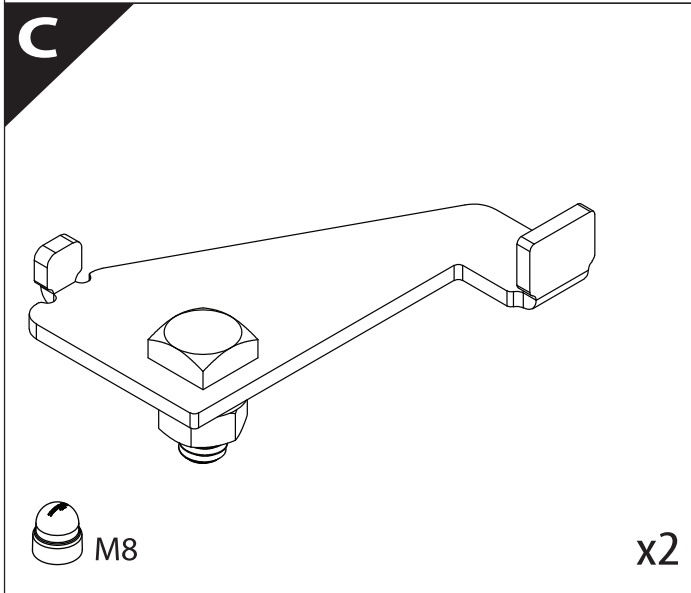

Tessera Roll+

Basic Version + ⚡ E-KIT

Installation Video Manual

Installation Manual

PART NUMBER(S)	Model Year
TESS-14041 ROLL+E-KIT	ISUZU DMAX 2021+
TESS-14051 ROLL+E-KIT	
Cab(s)	Installation Time / Weight
Double Cab & Space Cab	40-60 minutes / 53-57 kg

<p>K</p>  <p>x20</p>	<p>L1</p>  <p>x1</p> <p>1.5 x 0.8 x 400cm</p>	<p>M2</p>  <p>x1</p>
	<p>L2</p>  <p>x1</p> <p>5 x 0.8 x 167cm</p>	

N

M10

x4

x6

P

x1

Q

x1

R

x1

S

x2

T

x2

Ø 25 mm / Ø 40 mm

21

X:550mm Y:300mm

X:550mm Y:350mm

C:550mm D:200mm

C:550mm D:250mm

23

Ø 25 mm

Rust Protection