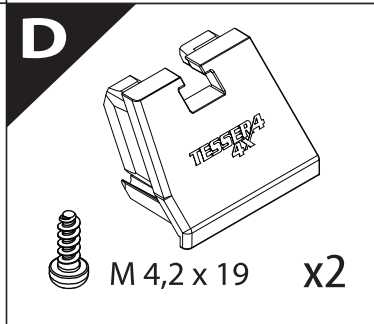

Tessera Roll+

Basic Version + ⚡ E-KIT

Installation Video Manual

Installation Manual

PART NUMBER(S)	Model Year
TESS-14041 ROLL+E-KIT	ISUZU DMAX 2021+
TESS-14051 ROLL+E-KIT	
Cab(s)	Installation Time / Weight
Double Cab & Space Cab	40-60 minutes / 53-57 kg

<p>K</p>  <p>x20</p>	<p>L1</p>  <p>x1</p> <p>1.5 x 0.8 x 400cm</p>	<p>M2</p>  <p>x1</p>
	<p>L2</p>  <p>x1</p> <p>5 x 0.8 x 167cm</p>	

N

M10

x4

x6

P

x1

Q

x1

R

x1

S

x2

T

x2

Ø 25 mm / Ø 40 mm

21

X:550mm Y:300mm

X:550mm Y:350mm

C:550mm D:200mm

C:550mm D:250mm

23

Ø 25 mm

Rust Protection