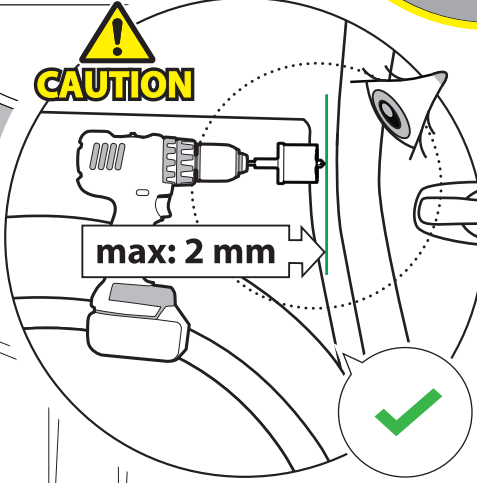

21

X:550mm Y:300mm

X:550mm Y:350mm

C:550mm D:200mm

C:550mm D:250mm

23

Ø 25 mm

Rust Protection

CAUTION

CAUTION

23.1

Ø 40 mm

CAUTION

23.2

23.3

24