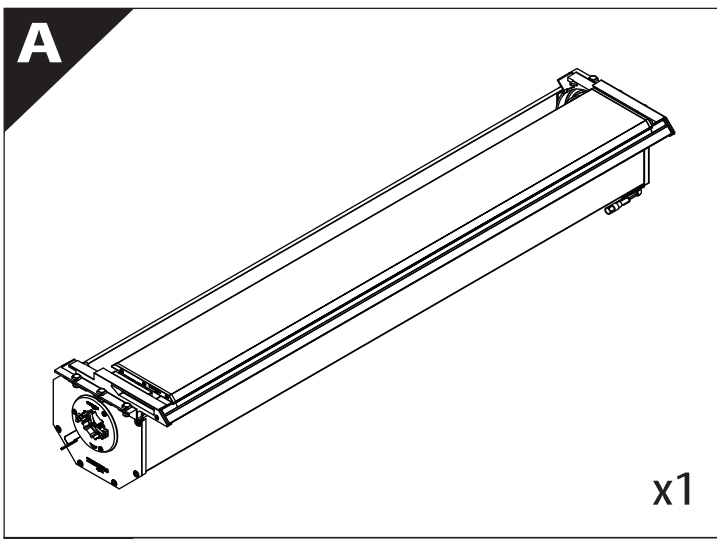

## Installation Manual

PART NUMBER(S)	Model Year
TESS 1524 SE	Dodge Ram 1500 2022+
TESS 15241 SE	
Cab(s)	Installation Time / Weight
Double Cab (Short Bed & Long Bed)	40-60 minutes / 53-57 kg

Ø 25 mm

1 - 25 Nm