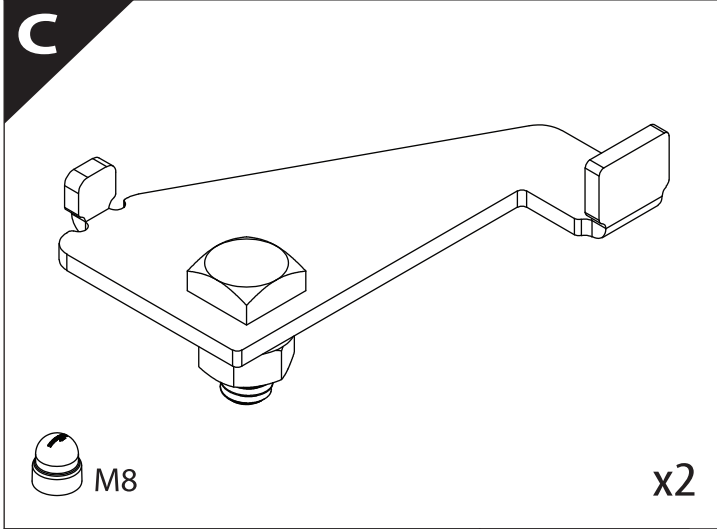

## Installation Manual

PART NUMBER(S)	Model Year
TESS 1524 SE	Dodge Ram 1500 2022+
TESS 15241 SE	
Cab(s)	Installation Time / Weight
Double Cab (Short Bed & Long Bed)	40-60 minutes / 53-57 kg

Ø 25 mm

1 - 25 Nm