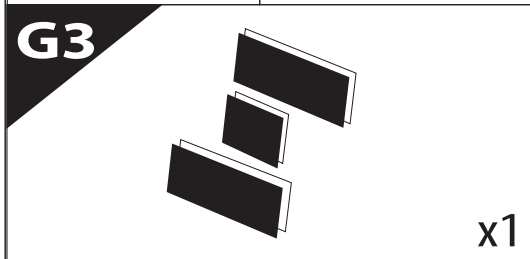

Installation Manual

PART NUMBER(S)	Model Year
TESS 15061 SE	FORD RANGER RAPTOR 2023+ (P 703)
Cab(s)	Installation Time / Weight
Double Cab	40-60 minutes / 53-57 kg

Ø 25 mm

4 mm

1 - 25 Nm

13, 17 mm

T40

x1