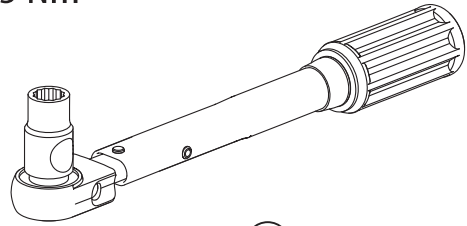

Installation Manual

PART NUMBER(S)	Model Year
TESS 15061 SE	FORD RANGER RAPTOR 2023+ (P 703)
Cab(s)	Installation Time / Weight
Double Cab	40-60 minutes / 53-57 kg

Ø 25 mm

4 mm

1 - 25 Nm

13, 17 mm

T40

x1