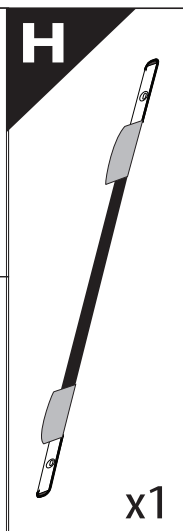

Installation Manual

PART NUMBER(S)	Model Year
TESS 15061 SE	FORD RANGER RAPTOR 2023+ (P 703)
Cab(s)	Installation Time / Weight
Double Cab	40-60 minutes / 53-57 kg

Ø 25 mm

4 mm

1 - 25 Nm

13, 17 mm

T40

x1