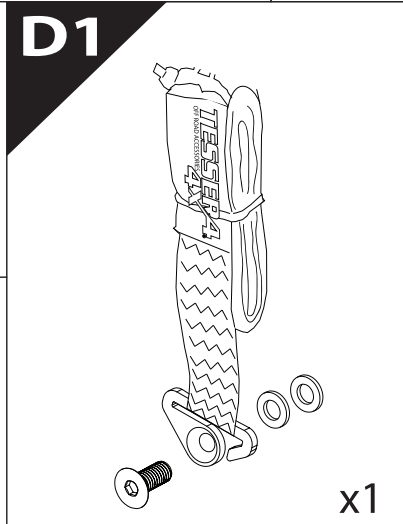

Installation Manual

PART NUMBER(S)	Model Year
TESS 15061 SE	FORD RANGER RAPTOR 2023+ (P 703)
Cab(s)	Installation Time / Weight
Double Cab	40-60 minutes / 53-57 kg

Ø 25 mm

4 mm

1 - 25 Nm

13, 17 mm

T40

x1