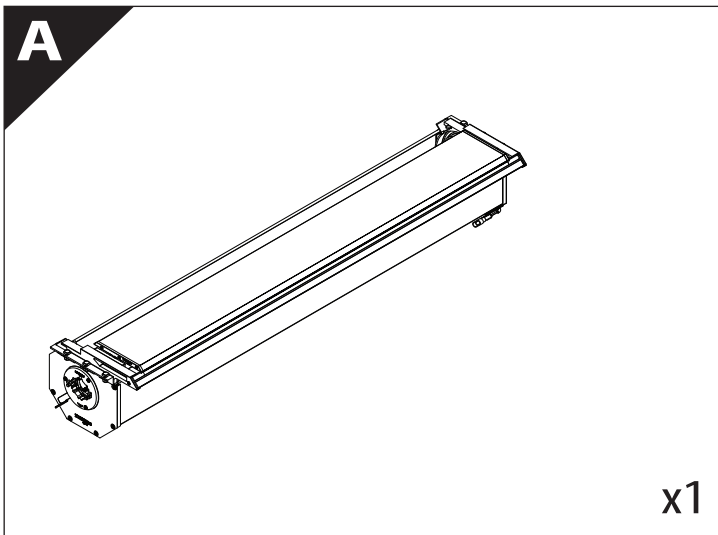

Installation Manual

PART NUMBER(S)	Model Year
TESS 15061 SE	FORD RANGER RAPTOR 2023+ (P 703)
Cab(s)	Installation Time / Weight
Double Cab	40-60 minutes / 53-57 kg

Ø 25 mm

4 mm

1 - 25 Nm

13, 17 mm

T40

x1