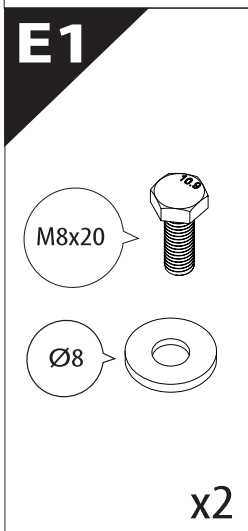

Installation Manual

PART NUMBER(S)	Model Year
TESS 15061 SE	FORD RANGER RAPTOR 2023+ (P 703)
Cab(s)	Installation Time / Weight
Double Cab	40-60 minutes / 53-57 kg

Ø 25 mm

4 mm

1 - 25 Nm

13, 17 mm

T40

x1

B

A

KITS

G

3

4

11.4

G3