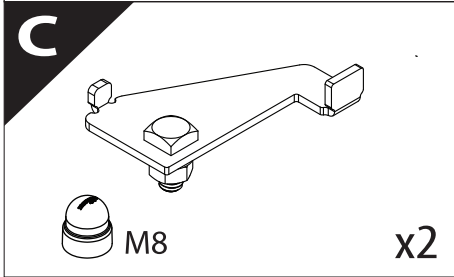

Installation Manual

PART NUMBER(S)	Model Year
TESS 15061 SE	FORD RANGER RAPTOR 2023+ (P 703)
Cab(s)	Installation Time / Weight
Double Cab	40-60 minutes / 53-57 kg

Ø 25 mm

4 mm

1 - 25 Nm

13, 17 mm

T40

x1