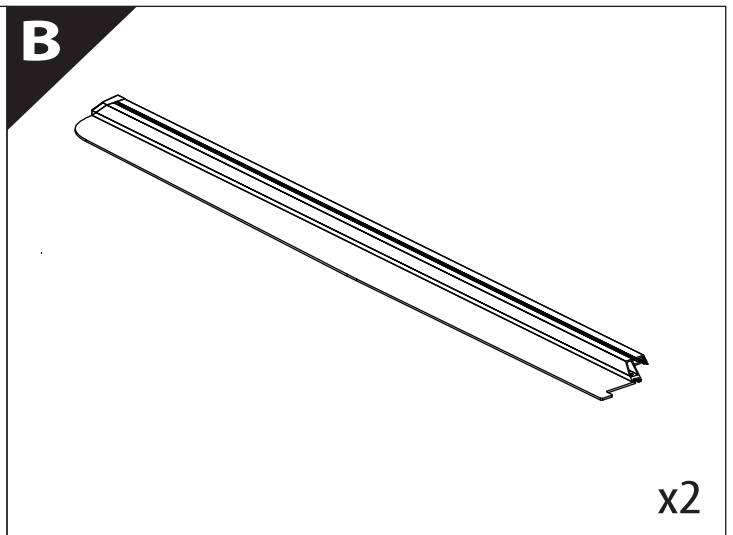

Installation Manual

PART NUMBER(S)	Model Year
TESS 15061 SE	FORD RANGER RAPTOR 2023+ (P 703)
Cab(s)	Installation Time / Weight
Double Cab	40-60 minutes / 53-57 kg

Ø 25 mm

4 mm

1 - 25 Nm

13, 17 mm

T40

x1