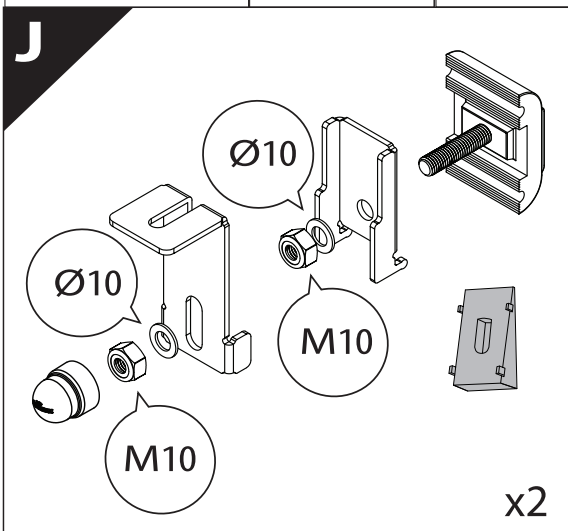

Installation Manual

PART NUMBER(S)	Model Year
TESS 15061 SE	FORD RANGER RAPTOR 2023+ (P 703)
Cab(s)	Installation Time / Weight
Double Cab	40-60 minutes / 53-57 kg

Ø 25 mm

4 mm

1 - 25 Nm

13, 17 mm

T40

x1