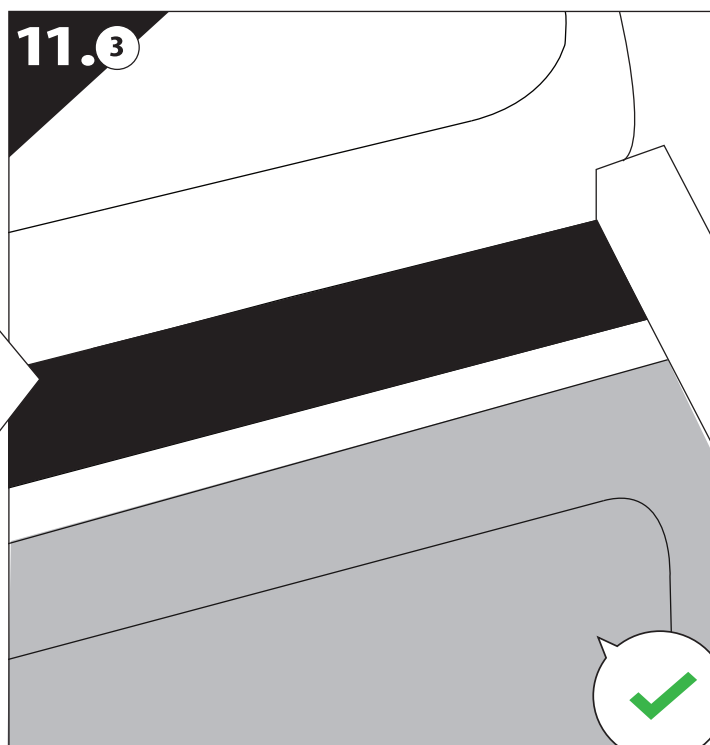

Installation Manual

PART NUMBER(S)	Model Year
TESS 15061 SE	FORD RANGER RAPTOR 2023+ (P 703)
Cab(s)	Installation Time / Weight
Double Cab	40-60 minutes / 53-57 kg

Ø 25 mm

4 mm

1 - 25 Nm

13, 17 mm

T40

x1

B

A

KITS

G

3

4

11.4

G3

16

F

17

18

19

20

CAUTION !

20.1