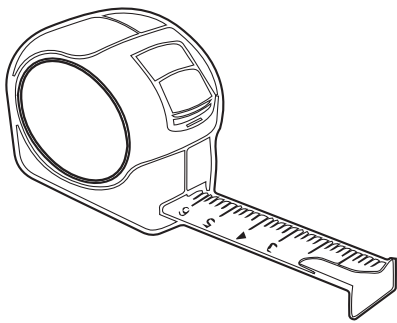

Installation Manual

PART NUMBER(S)	Model Year
TESS 15061 SE	FORD RANGER RAPTOR 2023+ (P 703)
Cab(s)	Installation Time / Weight
Double Cab	40-60 minutes / 53-57 kg

Ø 25 mm

4 mm

1 - 25 Nm

13, 17 mm

T40

x1