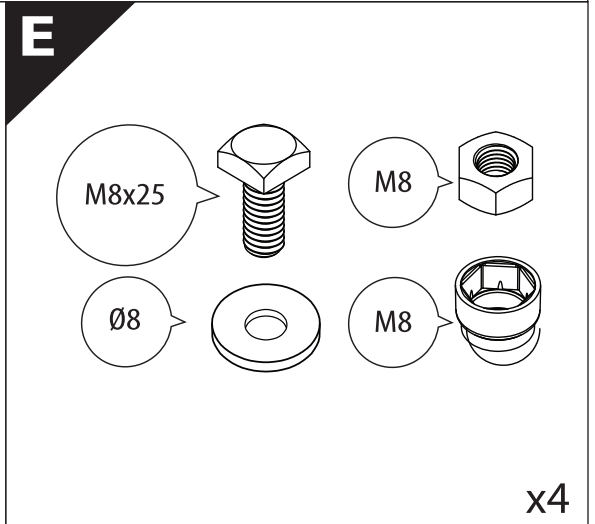

Installation Manual

PART NUMBER(S)	Model Year
TESS 15061 SE	FORD RANGER RAPTOR 2023+ (P 703)
Cab(s)	Installation Time / Weight
Double Cab	40-60 minutes / 53-57 kg

Ø 25 mm

4 mm

1 - 25 Nm

13, 17 mm

T40

x1