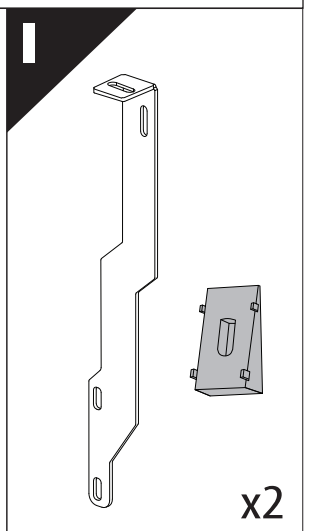

Installation Manual

PART NUMBER(S)	Model Year
TESS 15061 SE	FORD RANGER RAPTOR 2023+ (P 703)
Cab(s)	Installation Time / Weight
Double Cab	40-60 minutes / 53-57 kg

Ø 25 mm

4 mm

1 - 25 Nm

13, 17 mm

T40

x1