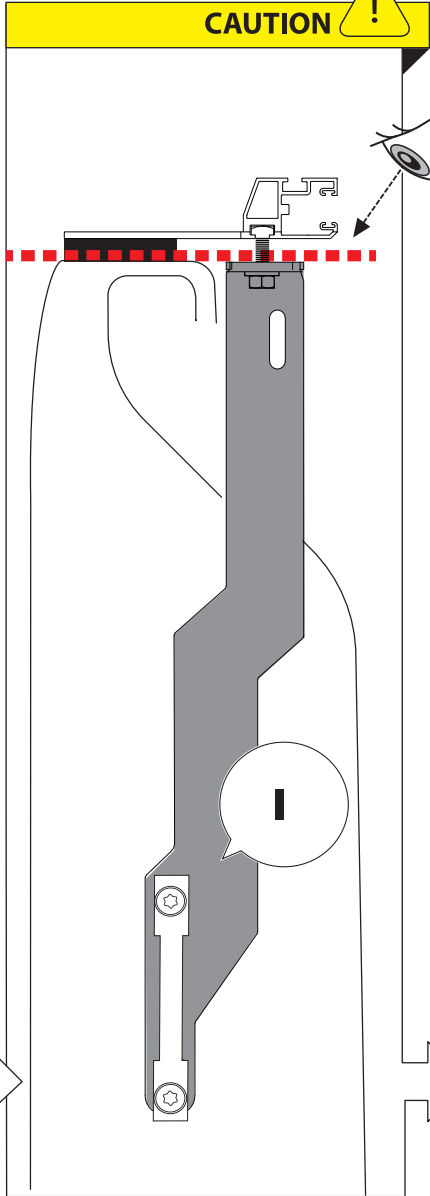

Installation Manual

PART NUMBER(S)	Model Year
TESS 15061 SE	FORD RANGER RAPTOR 2023+ (P 703)
Cab(s)	Installation Time / Weight
Double Cab	40-60 minutes / 53-57 kg

Ø 25 mm

4 mm

1 - 25 Nm

13, 17 mm

T40

x1

16

F

17

18

19

20

CAUTION !

20.1