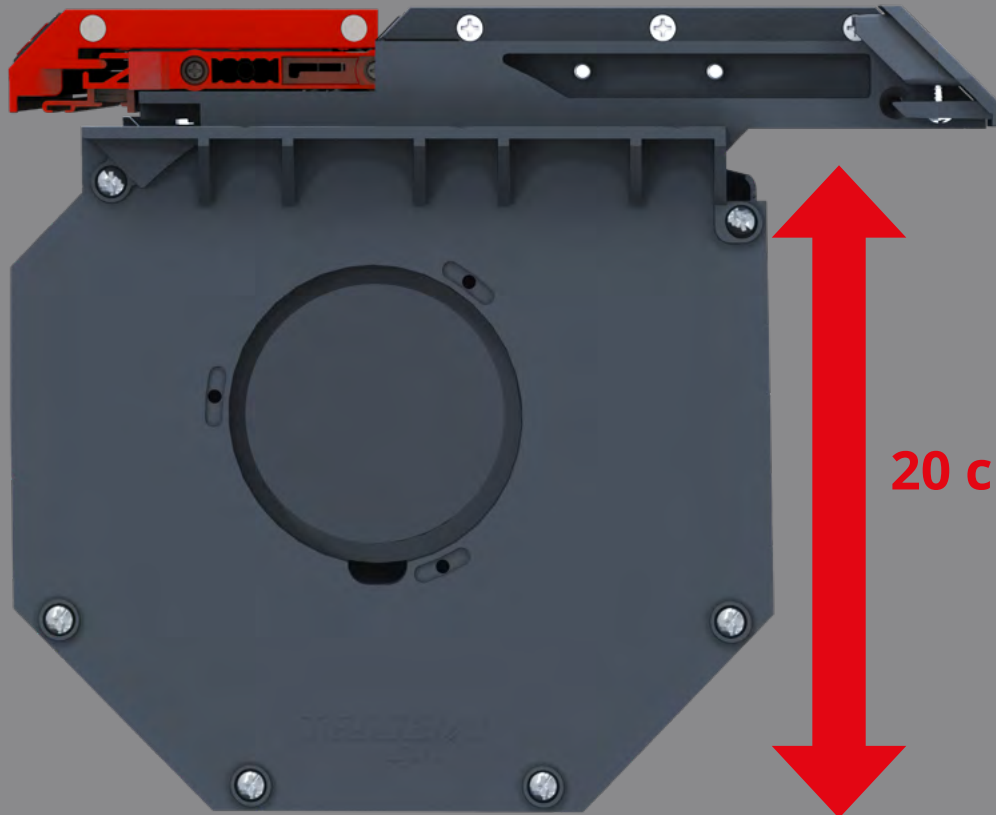

Easy access to the canister body to check and clean whenever necessary.

The Ultimate weather protection systems.

2 Big drains in the side rail parts for maximum water drainage.

Our specially designed rear slat now goes inside the canister area.

An innovative design that offers the advantage of maximizing load net capacity both in length & height.

23 cm

20 cm

***** For Space cab models 26cm x 30cm**

WATER PROTECTION:
2 main oversize drainage systems for fast water drainage.