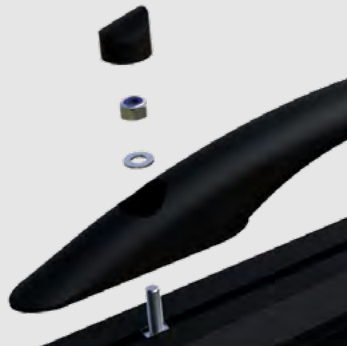

Elevate Your Tessera Experience with KOY-KIT Handrails:

- Crafted to Fit Perfectly: Specially designed to seamlessly integrate into the built-in "T-Slots" of Tessera SE, ensuring a flawless installation.

- No Drilling Required: Say goodbye to messy installations! With KOY-KIT, simply slide into place for effortless setup, preserving the integrity of your Tessera4x4 system.

- Enhanced Convenience: Enjoy added functionality without compromising on aesthetics. Perfect for light accessory use, with a maximum load capacity of 70kg.