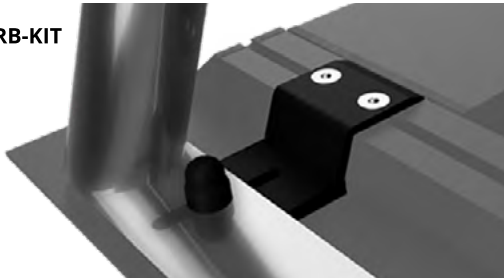

RB Kit

CODE: RB-KIT

Presenting our revolutionary RB-KIT:

- Elevate your Tessera SE series experience with our specially crafted roll bar kit.

- Seamlessly integrates into the built-in "T-Slots" without any drilling required.
- Unlock endless possibilities for accessorizing without compromising structural integrity.

- Engineered for light accessory use, supporting a maximum load of 70kg.

Elevate your setup effortlessly with our RB-KIT.

KOY Kit

CODE: KOY-KIT