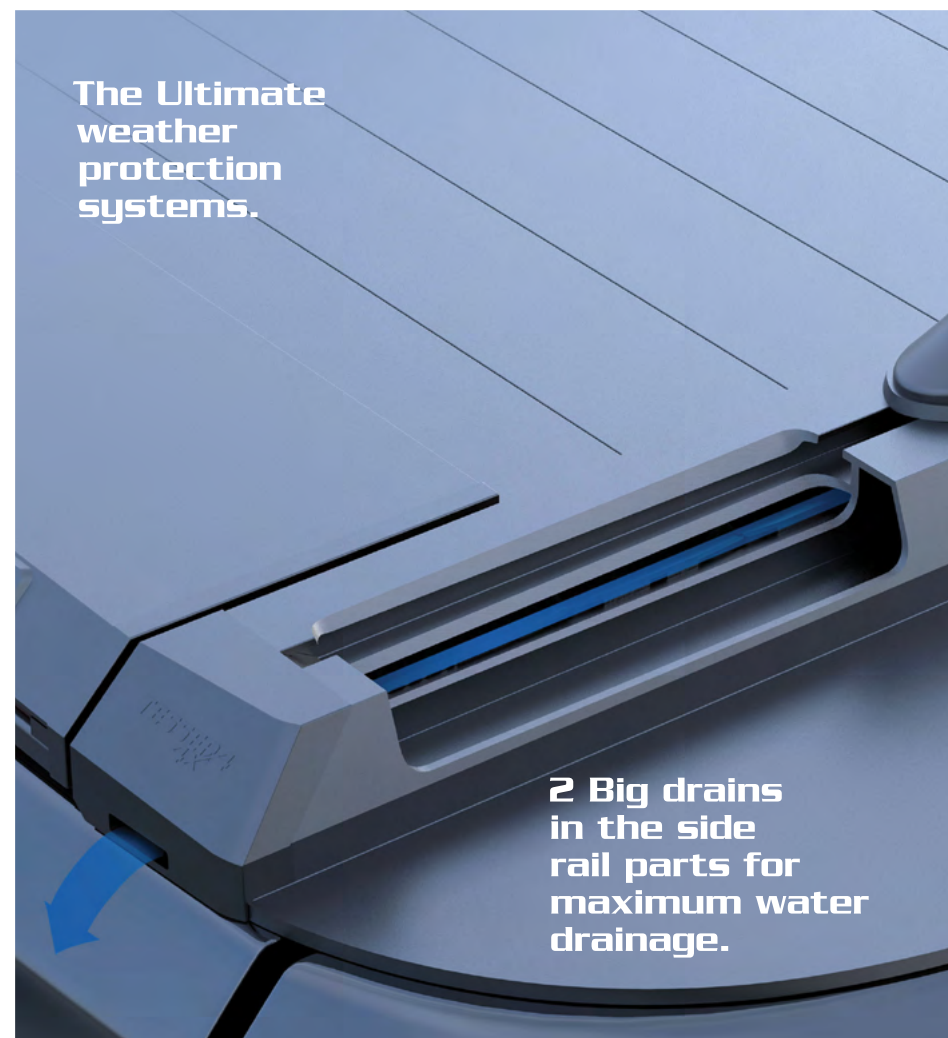

Easy access to the canister body to check and clean whenever necessary.

The Ultimate weather protection systems.

2 Big drains in the side rail parts for maximum water drainage.

Our specially designed rear slat now goes inside the canister area.