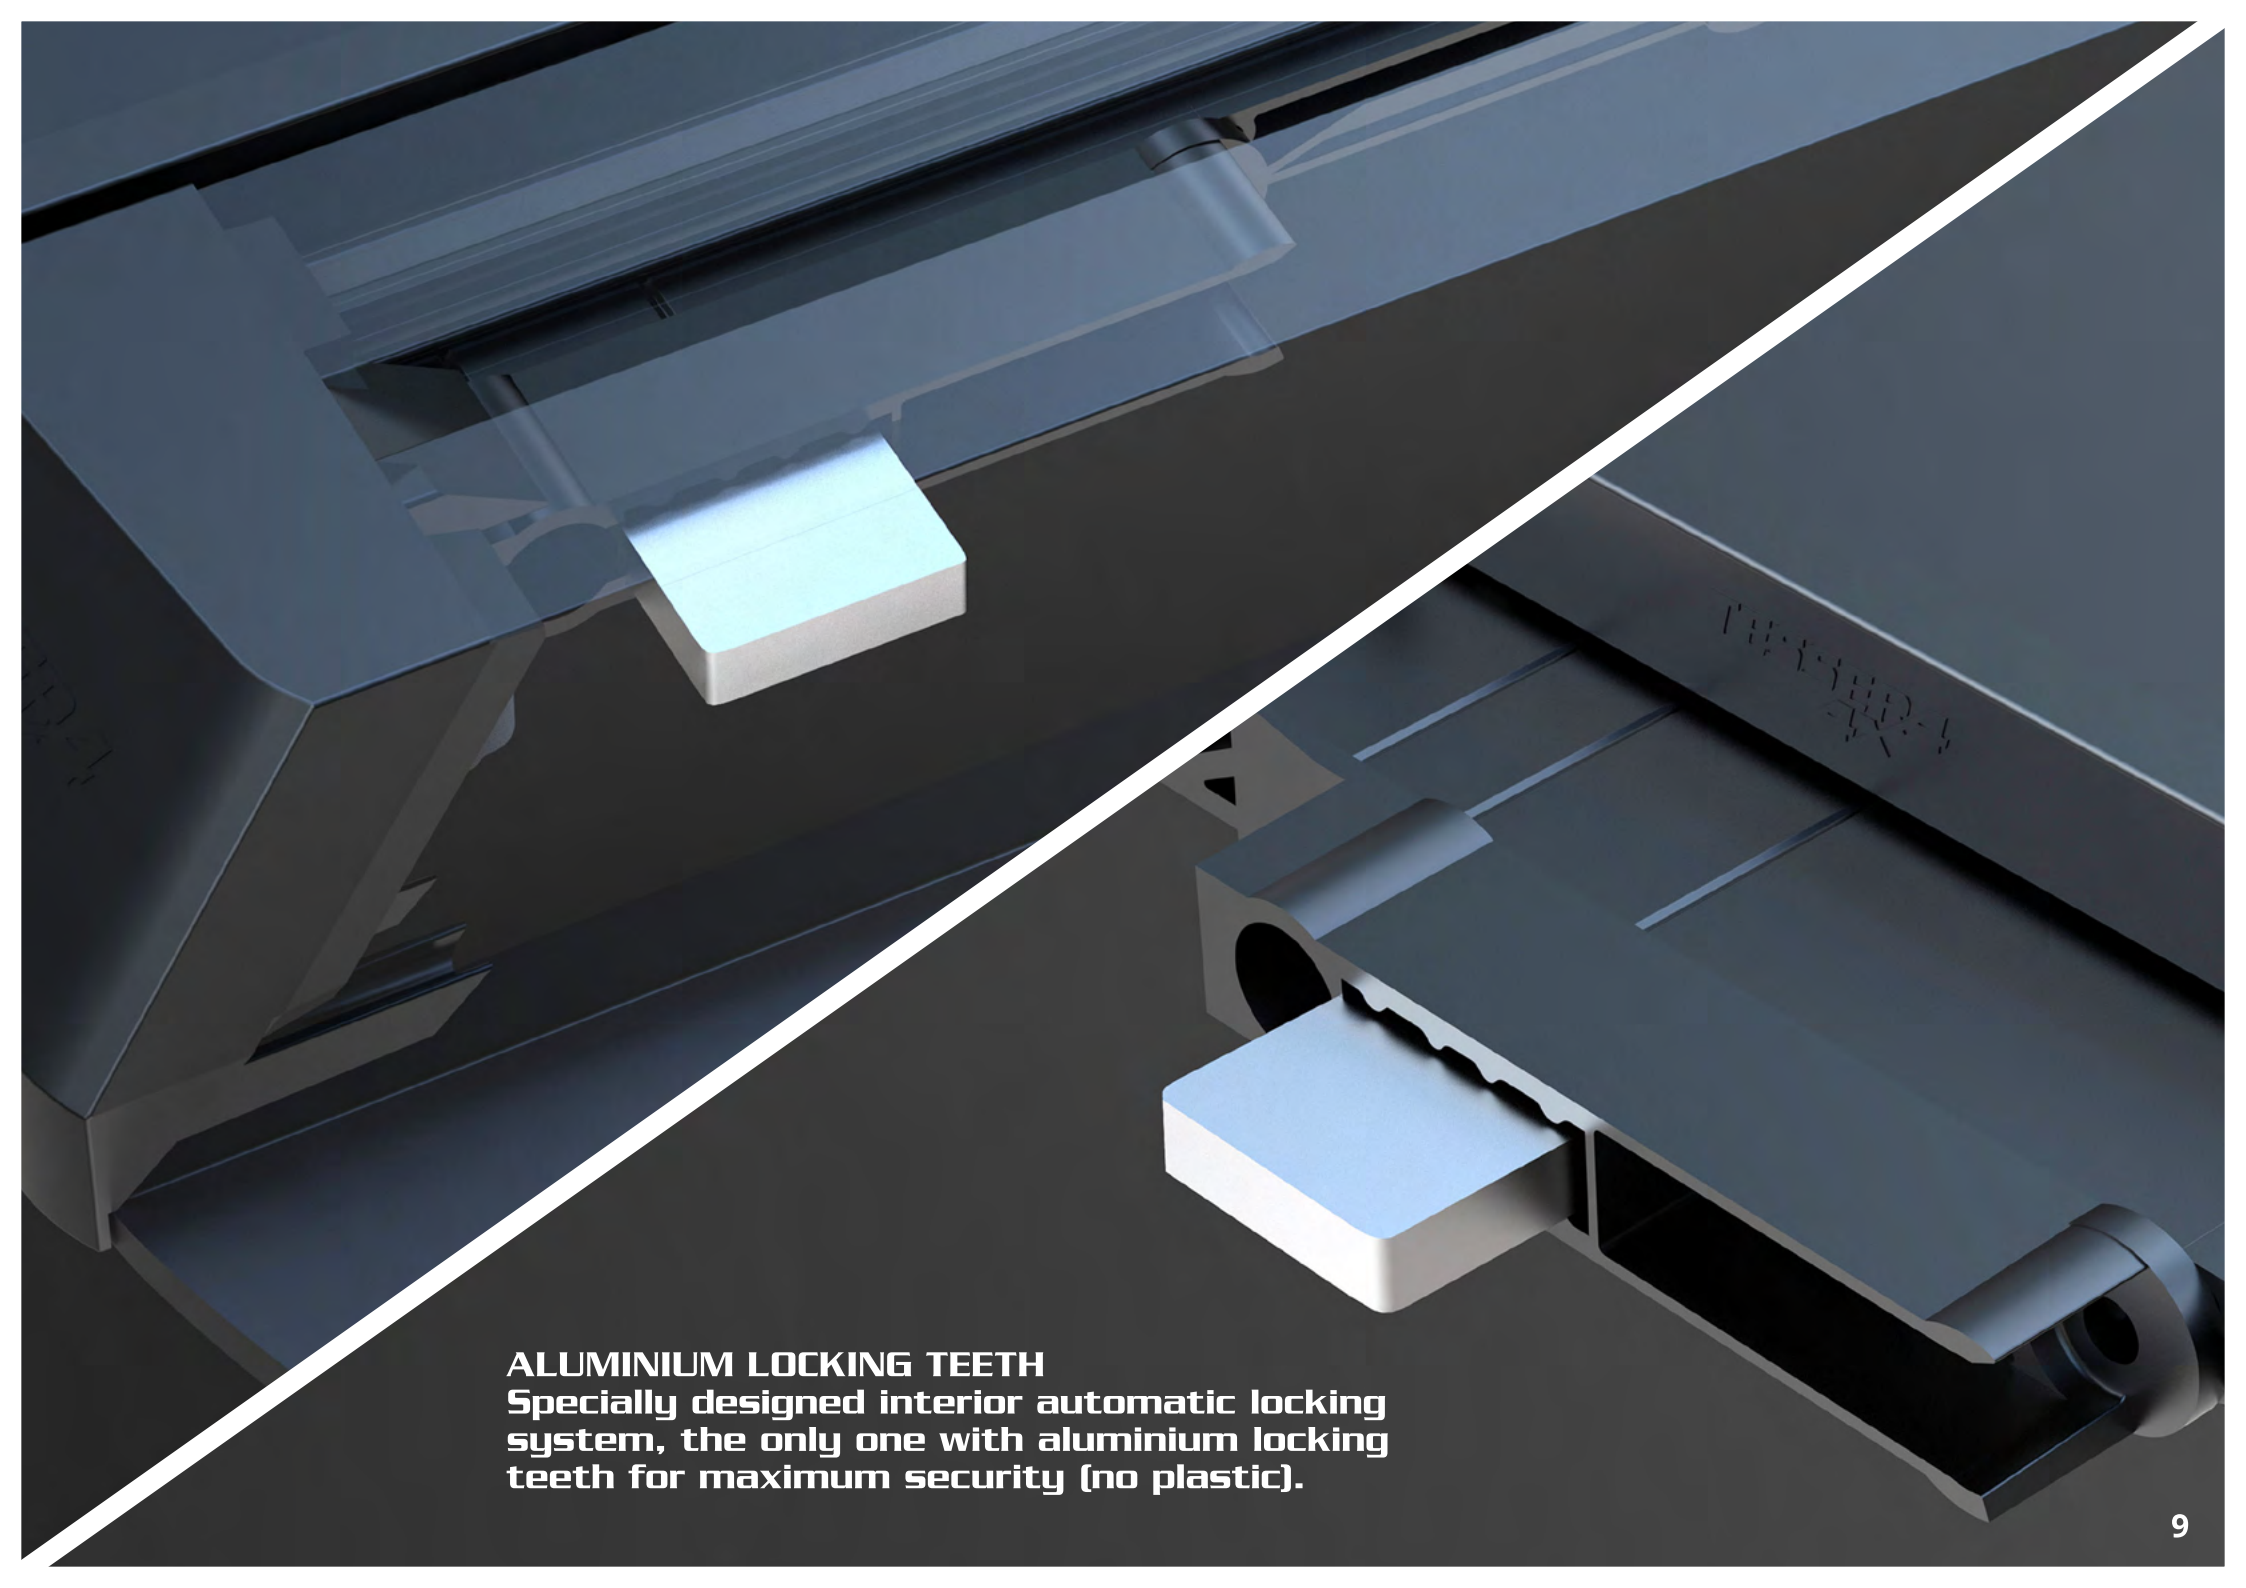

ALUMINIUM LOCKING TEETH
Specially designed interior automatic locking system, the only one with aluminium locking teeth for maximum security (no plastic).