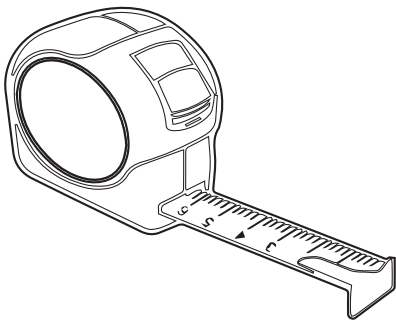

Installation Manual

PART NUMBER(S)	Model Year
TESS 15060 SE	FORD RANGER 2023+ (P 703) (with c-channels)
TESS 15070 SE	
Cab(s)	Installation Time / Weight
Double Cab & Space cab	40-60 minutes / 53-57 kg

Ø 25 mm

4 mm

1 - 25 Nm

13, 17 mm

x1

B

A

KITS

G