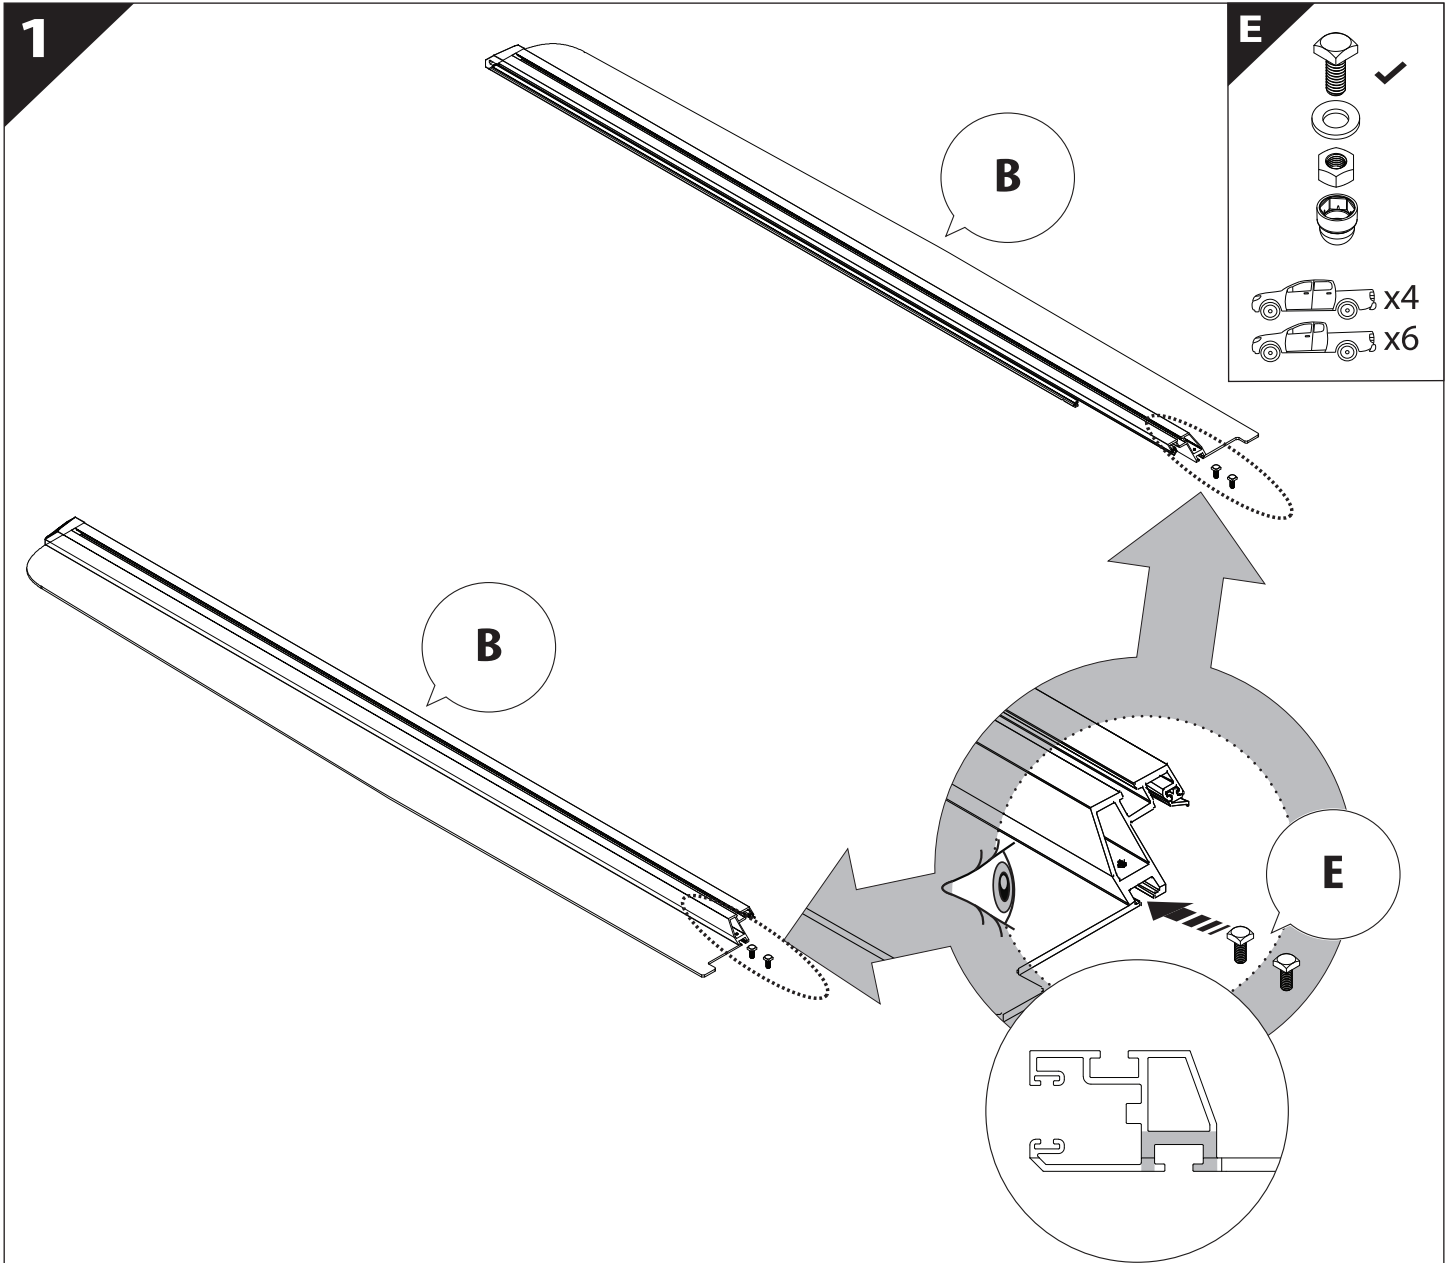

Installation Manual

PART NUMBER(S)	Model Year
TESS 15060 SE	FORD RANGER 2023+ (P 703) (with c-channels)
TESS 15070 SE	
Cab(s)	Installation Time / Weight
Double Cab & Space cab	40-60 minutes / 53-57 kg

Ø 25 mm

4 mm

1 - 25 Nm

13, 17 mm

x1

B

A

KITS

G