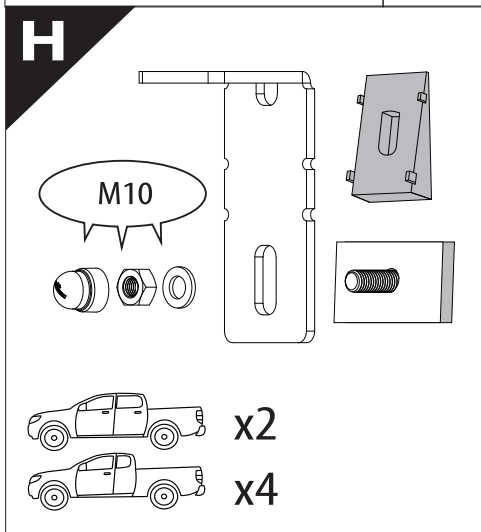

Installation Manual

PART NUMBER(S)	Model Year
TESS 15060 SE	FORD RANGER 2023+ (P 703) (with c-channels)
TESS 15070 SE	
Cab(s)	Installation Time / Weight
Double Cab & Space cab	40-60 minutes / 53-57 kg

Ø 25 mm

4 mm

1 - 25 Nm

13, 17 mm

x1

B

A

KITS

G

4x4

21

H

E

22

H

23

CAUTION !