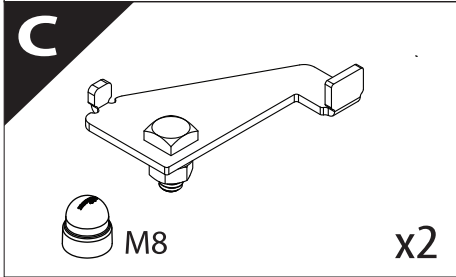

Installation Manual

PART NUMBER(S)	Model Year
TESS 15060 SE	FORD RANGER 2023+ (P 703) (with c-channels)
TESS 15070 SE	
Cab(s)	Installation Time / Weight
Double Cab & Space cab	40-60 minutes / 53-57 kg

Ø 25 mm

4 mm

1 - 25 Nm

13, 17 mm

x1

B

A

KITS

G