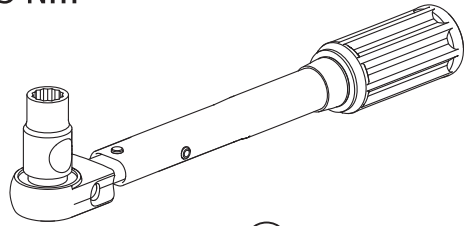

Installation Manual

PART NUMBER(S)	Model Year
TESS 15060 SE	FORD RANGER 2023+ (P 703) (with c-channels)
TESS 15070 SE	
Cab(s)	Installation Time / Weight
Double Cab & Space cab	40-60 minutes / 53-57 kg

Ø 25 mm

4 mm

1 - 25 Nm

13, 17 mm

x1

B

A

KITS

G