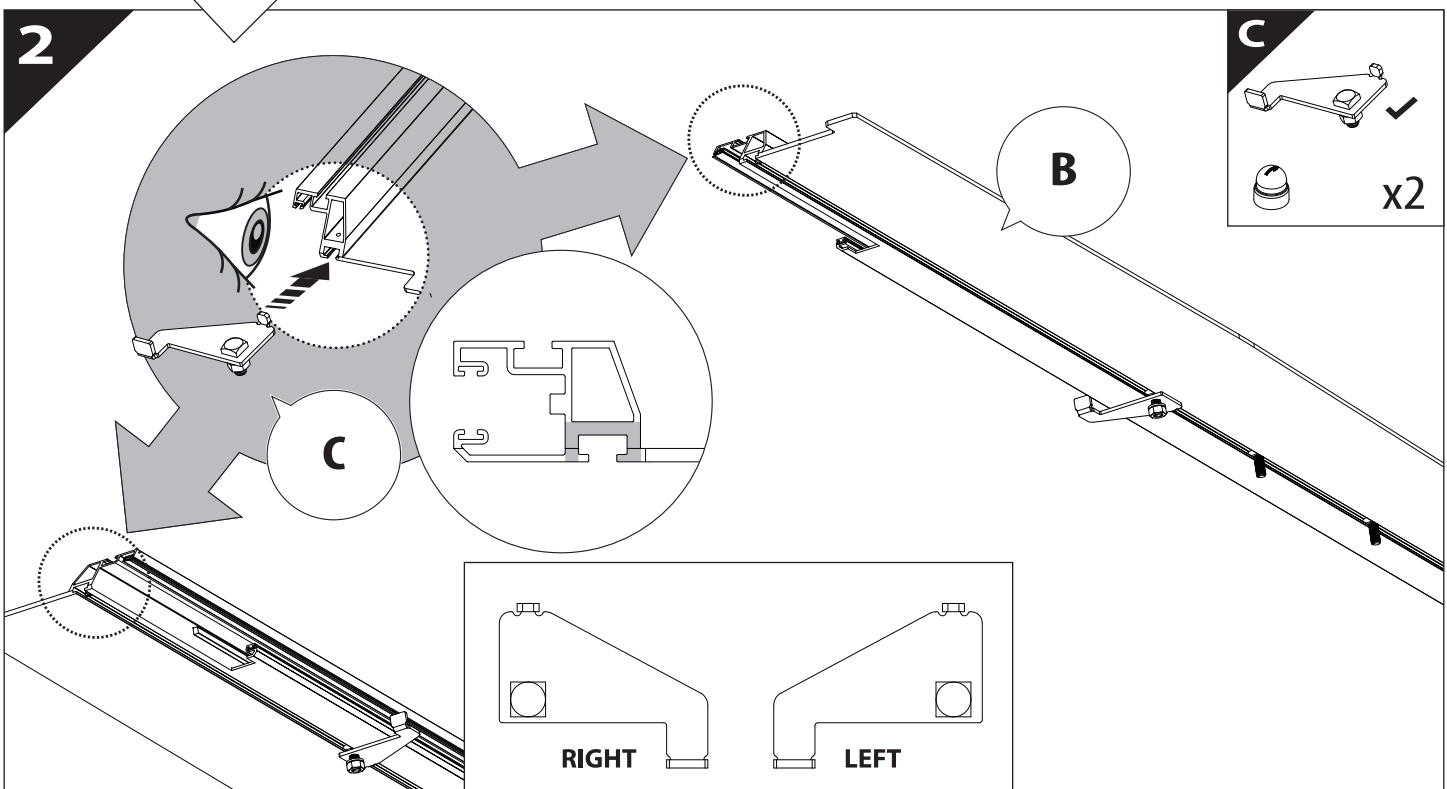

Installation Manual

PART NUMBER(S)	Model Year
TESS 15060 SE	FORD RANGER 2023+ (P 703) (with c-channels)
TESS 15070 SE	
Cab(s)	Installation Time / Weight
Double Cab & Space cab	40-60 minutes / 53-57 kg

Ø 25 mm

4 mm

1 - 25 Nm

13, 17 mm

x1

B

A

KITS

G