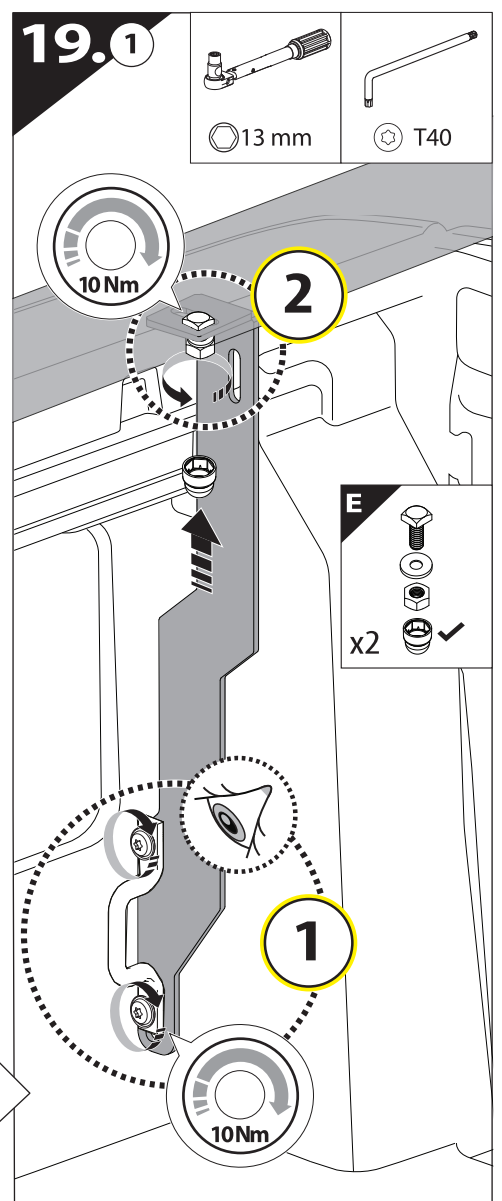

Installation Manual

PART NUMBER(S)	Model Year
TESS 15060 SE	FORD RANGER 2023+ (P 703) (with c-channels)
TESS 15070 SE	
Cab(s)	Installation Time / Weight
Double Cab & Space cab	40-60 minutes / 53-57 kg

Ø 25 mm

4 mm

1 - 25 Nm

13, 17 mm

x1

B

A

KITS

G

3

4

11.4

15

16

17

20

H

4x4

21

H

E

22

H

23

CAUTION !