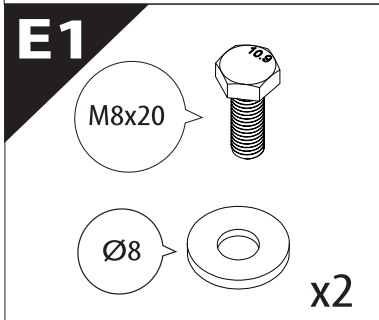

Installation Manual

PART NUMBER(S)	Model Year
TESS 15060 SE	FORD RANGER 2023+ (P 703) (with c-channels)
TESS 15070 SE	
Cab(s)	Installation Time / Weight
Double Cab & Space cab	40-60 minutes / 53-57 kg

Ø 25 mm

4 mm

1 - 25 Nm

13, 17 mm

x1

B

A

KITS

G