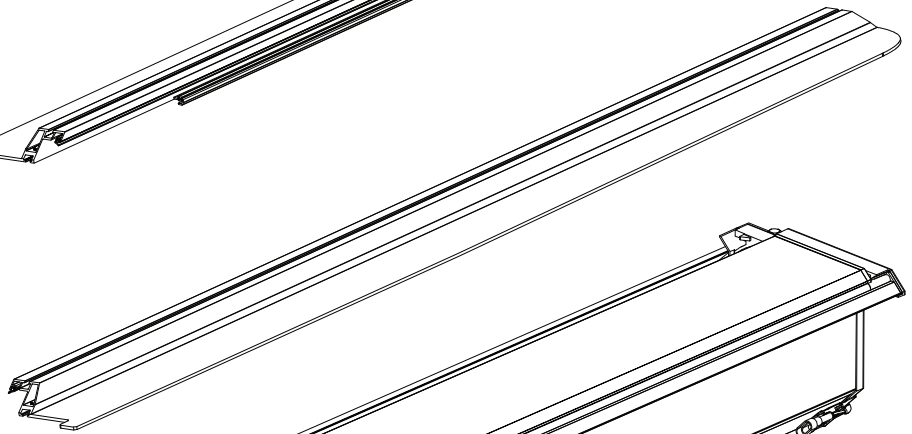

Installation Manual

PART NUMBER(S)	Model Year
TESS 15060 SE	FORD RANGER 2023+ (P 703) (with c-channels)
TESS 15070 SE	
Cab(s)	Installation Time / Weight
Double Cab & Space cab	40-60 minutes / 53-57 kg

Ø 25 mm

4 mm

1 - 25 Nm

13, 17 mm

x1

B

A

KITS

G