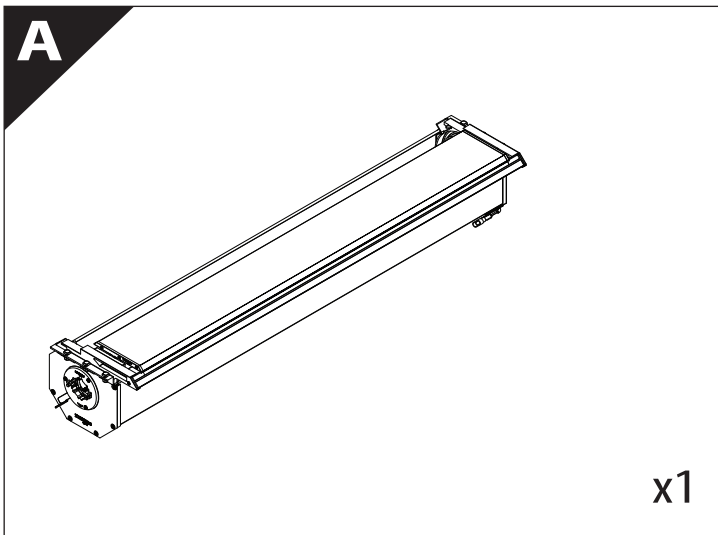

Installation Manual

PART NUMBER(S)	Model Year
TESS 15060 SE	FORD RANGER 2023+ (P 703) (with c-channels)
TESS 15070 SE	
Cab(s)	Installation Time / Weight
Double Cab & Space cab	40-60 minutes / 53-57 kg

Ø 25 mm