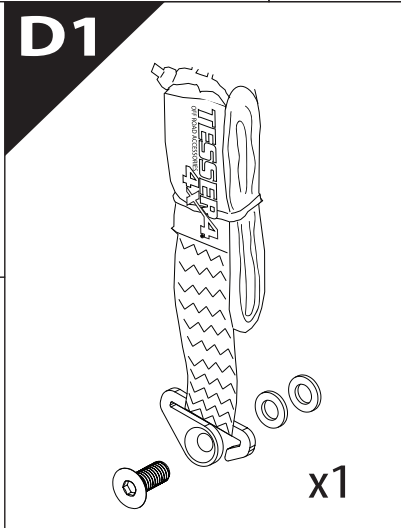

Installation Manual

PART NUMBER(S)	Model Year
TESS 15060 SE	FORD RANGER 2023+ (P 703) (with c-channels)
TESS 15070 SE	
Cab(s)	Installation Time / Weight
Double Cab & Space cab	40-60 minutes / 53-57 kg

Ø 25 mm

4 mm

1 - 25 Nm

13, 17 mm

x1

B

A

KITS

G