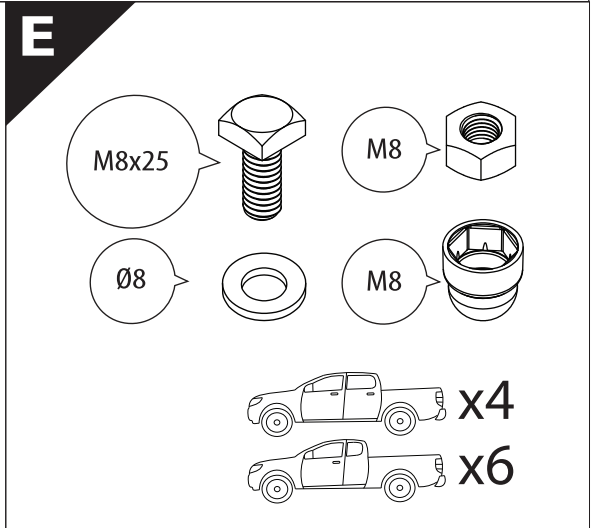

Installation Manual

PART NUMBER(S)	Model Year
TESS 15060 SE	FORD RANGER 2023+ (P 703) (with c-channels)
TESS 15070 SE	
Cab(s)	Installation Time / Weight
Double Cab & Space cab	40-60 minutes / 53-57 kg

Ø 25 mm

4 mm

1 - 25 Nm

13, 17 mm

x1

B

A

KITS

G

4x4

21

H

E

22

H

23

CAUTION !