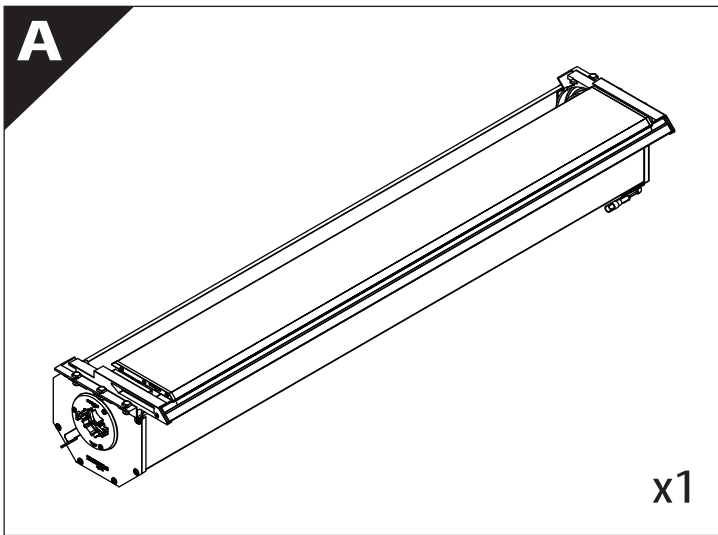

Installation Manual

PART NUMBER(S)	Model Year
TESS 1506 SE	FORD RANGER 2012+ / 2016+ / 2020+
TESS 1507 SE	
Cab(s)	Installation Time / Weight
Double Cab & Space cab	40-60 minutes / 53-57 kg

Ø 25 mm / Ø 40 mm

4 mm

1 - 25 Nm

13, 17 mm

ACETONE

H₂O

T40

ANTI-RUST

INSTALLATION
MANUAL