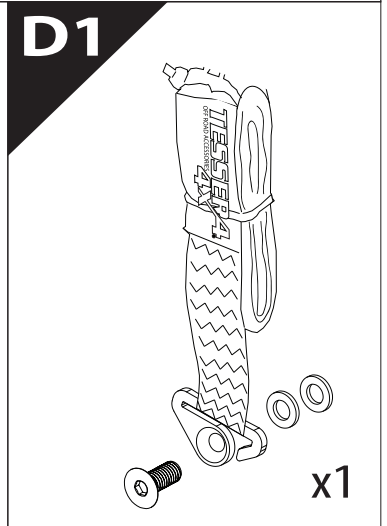

Installation Manual

PART NUMBER(S)	Model Year
TESS 1506 SE	FORD RANGER 2012+ / 2016+ / 2020+
TESS 1507 SE	
Cab(s)	Installation Time / Weight
Double Cab & Space cab	40-60 minutes / 53-57 kg

Ø 25 mm / Ø 40 mm

4 mm

1 - 25 Nm

13, 17 mm

ACETONE

H₂O

T40

ANTI-RUST

INSTALLATION
MANUAL