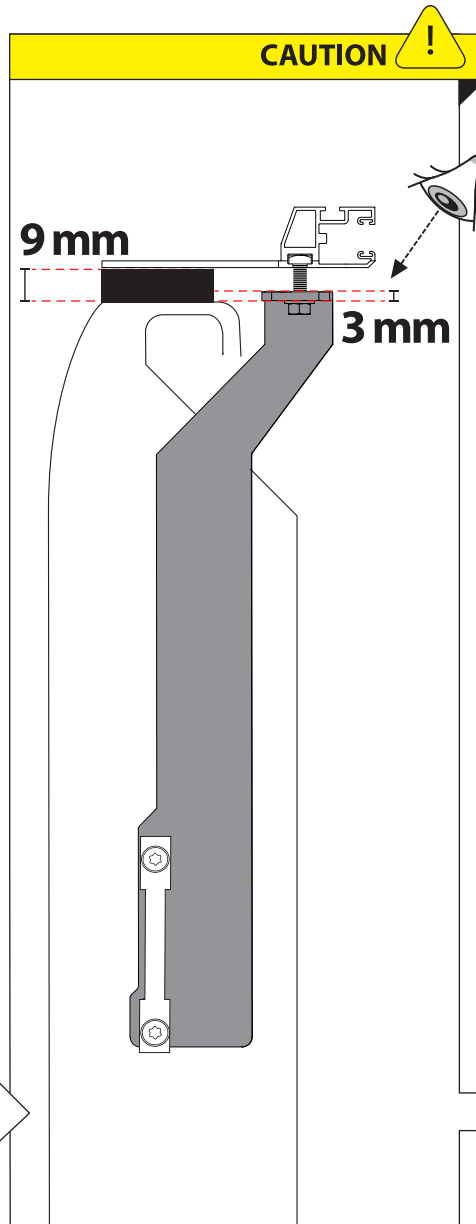

4 mm

1 - 25 Nm

13, 17 mm

ACETONE

H₂O

T40

ANTI-RUST

INSTALLATION
MANUAL

9

9.1

11

11.1

22

CAUTION !

CAUTION !

25