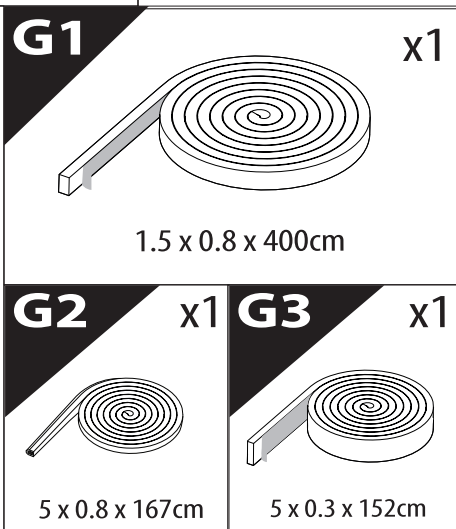

Installation Manual

PART NUMBER(S)	Model Year
TESS 1506 SE	FORD RANGER 2012+ / 2016+ / 2020+
TESS 1507 SE	
Cab(s)	Installation Time / Weight
Double Cab & Space cab	40-60 minutes / 53-57 kg

Ø 25 mm / Ø 40 mm

4 mm

1 - 25 Nm

13, 17 mm

ACETONE

H₂O

T40

ANTI-RUST

INSTALLATION
MANUAL