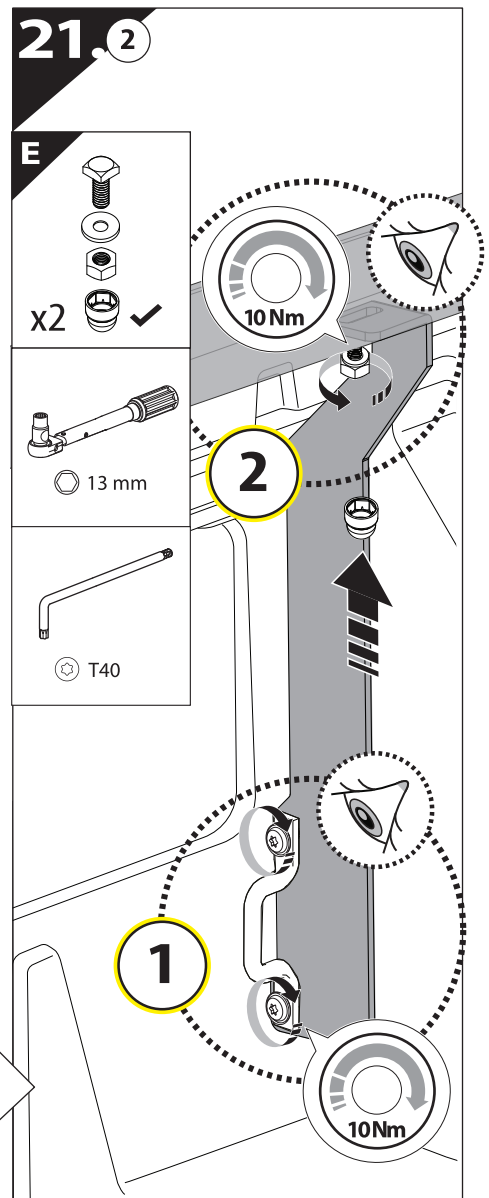

4 mm

1 - 25 Nm

13, 17 mm

ACETONE

H₂O

T40

ANTI-RUST

INSTALLATION
MANUAL

9

9.1

11

11.1

22

CAUTION !

CAUTION !

25