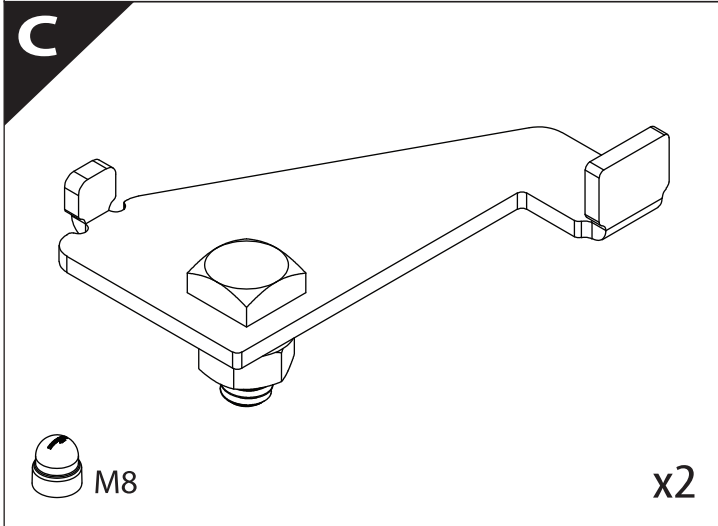

Installation Manual

PART NUMBER(S)	Model Year
TESS 1506 SE	FORD RANGER 2012+ / 2016+ / 2020+
TESS 1507 SE	
Cab(s)	Installation Time / Weight
Double Cab & Space cab	40-60 minutes / 53-57 kg

Ø 25 mm / Ø 40 mm

4 mm

1 - 25 Nm

13, 17 mm

ACETONE

H₂O

T40

ANTI-RUST

INSTALLATION
MANUAL