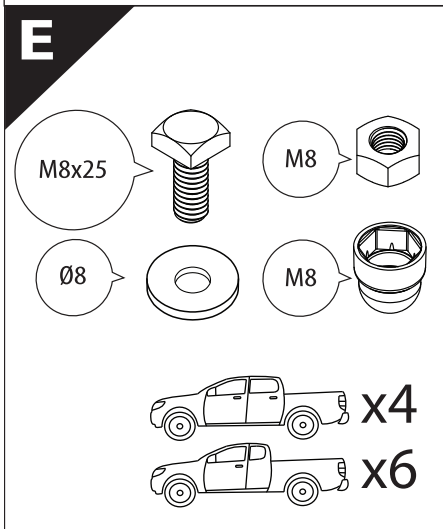

Installation Manual

PART NUMBER(S)	Model Year
TESS 1506 SE	FORD RANGER 2012+ / 2016+ / 2020+
TESS 1507 SE	
Cab(s)	Installation Time / Weight
Double Cab & Space cab	40-60 minutes / 53-57 kg

Ø 25 mm / Ø 40 mm

4 mm

1 - 25 Nm

13, 17 mm

ACETONE

H₂O

T40

ANTI-RUST

INSTALLATION
MANUAL