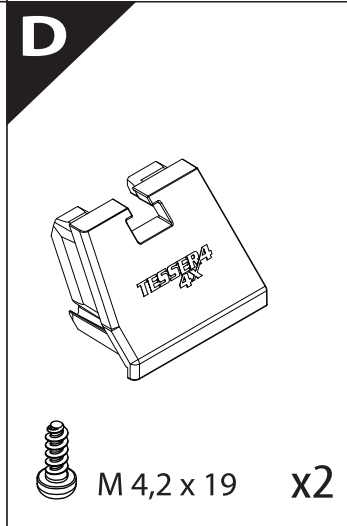

Installation Manual

PART NUMBER(S)	Model Year
TESS 1506 SE	FORD RANGER 2012+ / 2016+ / 2020+
TESS 1507 SE	
Cab(s)	Installation Time / Weight
Double Cab & Space cab	40-60 minutes / 53-57 kg

Ø 25 mm / Ø 40 mm

4 mm

1 - 25 Nm

13, 17 mm

ACETONE

H₂O

T40

ANTI-RUST

INSTALLATION
MANUAL