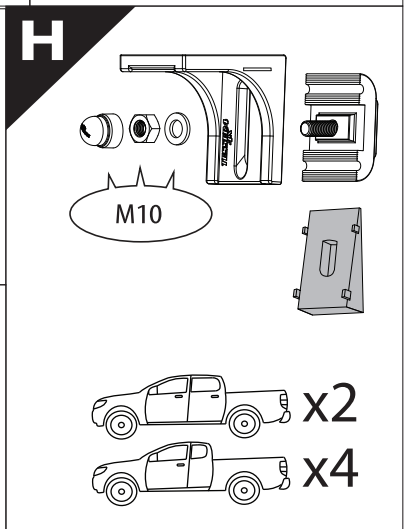

Installation Manual

PART NUMBER(S)	Model Year
TESS 1506 SE	FORD RANGER 2012+ / 2016+ / 2020+
TESS 1507 SE	
Cab(s)	Installation Time / Weight
Double Cab & Space cab	40-60 minutes / 53-57 kg

Ø 25 mm / Ø 40 mm

4 mm

1 - 25 Nm

13, 17 mm

ACETONE

H₂O

T40

ANTI-RUST

INSTALLATION
MANUAL