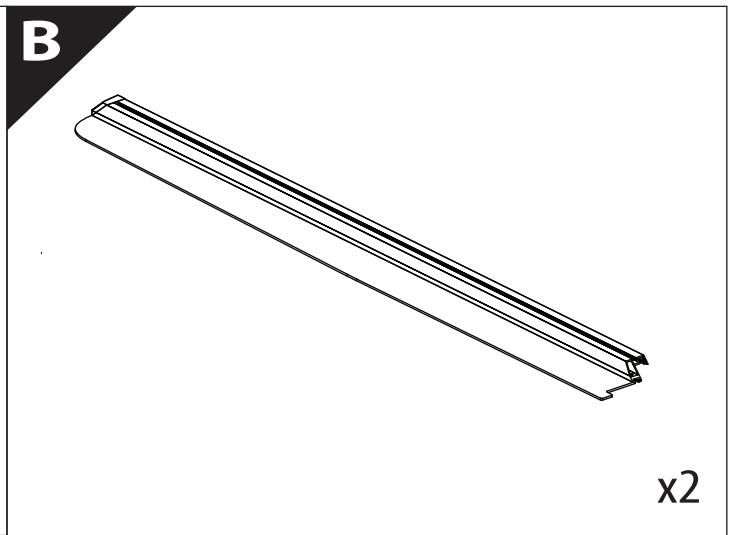

Installation Manual

PART NUMBER(S)	Model Year
TESS 1506 SE	FORD RANGER 2012+ / 2016+ / 2020+
TESS 1507 SE	
Cab(s)	Installation Time / Weight
Double Cab & Space cab	40-60 minutes / 53-57 kg

Ø 25 mm / Ø 40 mm

4 mm

1 - 25 Nm

13, 17 mm

ACETONE

H₂O

T40

ANTI-RUST

INSTALLATION
MANUAL