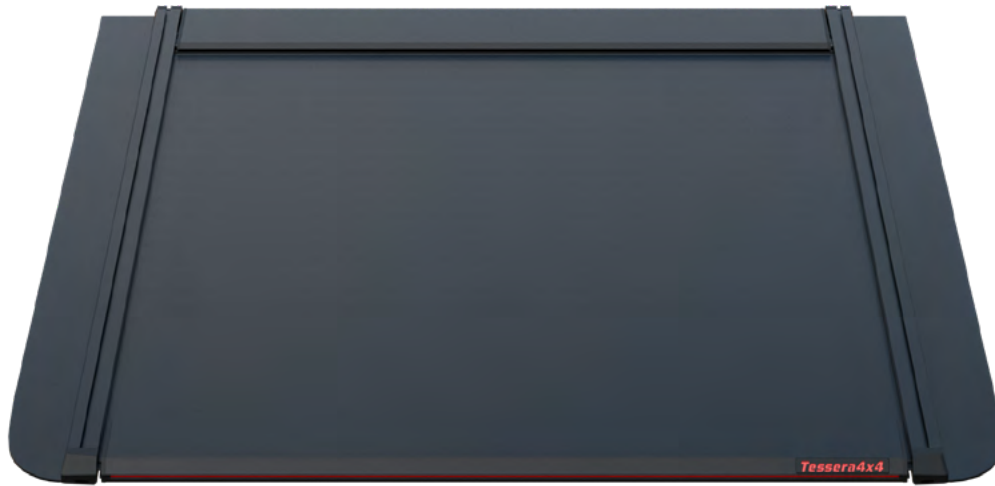

Tessera SE series: Introducing the Tessera SE: The Ultimate Aluminum Roller Lid Shutter.

TESS 15041 SE : Isuzu D-Max DOUBLE CAB

TESS 15051 SE: Isuzu D-Max SPACE CAB

TESS 150411 SE: Isuzu D-Max DOUBLE CAB for SAILPLANE Bar

Experience the next generation in roller lid shutters with Tessera SE, featuring five patented innovations tailored for unparalleled performance and style. Crafted with precision and care, each Tessera SE is 100% handmade and backed by a comprehensive 3-year warranty in materials & workmanship.

Discover the Tessera SE Series Advantage:

- **Effortless Operation:** Enjoy easy and comfortable use with our innovative design, eliminating the need for spring or motor motion.
- **Introducing our innovative side rails,** meticulously crafted with 5mm thickness to perfectly mirror the contours of your trunk's rail parts. Experience unparalleled insulation against harsh weather and effortless, robust installation for roll bars, side handrails, and heavy-duty

loading bars. Seamlessly integrate with OEM accessories like roll bars for unmatched versatility. Elevate your experience with our premium side rails.

- **Seamless Integration:** Our special aluminum side rails boast integrated "T-SLOTS," facilitating hassle-free installation of extra accessories like roll bars, side handrails, and cross racks without the need for drilling.
- **Advanced Security:** Safeguard your belongings with our interior locking system featuring aluminum locking teeth, while the automatic unlocking strap ensures convenience, even in low temperatures.
- **Unrivaled Protection:** Rest assured with wider, stronger, and "KNIFE-PROOF" slats, ensuring 100% security for your cargo, along with ultimate insulation provided by rubber components.
- **Superior Drainage:** Experience unparalleled water protection with two specially designed drainage systems and integrated "ANTI-LEAF" technology, ensuring rapid drainage and peace of mind.
- **Maximized Cargo Space:** Our innovative rear slat design paired with compact canister dimensions maximizes load net capacity in both length and height.

- **Easy Access:** Effortlessly inspect and access your Tessera SE with our specially designed canister cover, offering convenience at your fingertips.

- **Premium Finish:** Enjoy a next-generation powder coating (Class 2) with fine texture and high weather resistance, ensuring long-lasting durability and aesthetics.

- **Versatile Installation:** Whether your vehicle has bed-liners or not, installation is a breeze with options for under-rail or over-rail types, all without drilling holes.

- **Aerodynamic Efficiency:** Enhance fuel economy with our aerodynamic design, ensuring a sleek and efficient ride.

- **Unmatched Durability:** Weighing in at 50kg, Tessera SE is the strongest and most durable aluminum roller lid shutter on the market, providing unrivaled performance and longevity.

**Upgrade your
vehicle with Tessera SE
and experience
the pinnacle of style,
versatility, & durability
in roller lid shutters.**