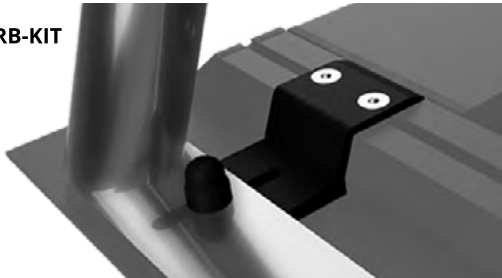

RB Kit

CODE: RB-KIT

Presenting our revolutionary RB-KIT:

- Elevate your Tessera SE series experience with our specially crafted roll bar kit.

- Seamlessly integrates into the built-in "T-Slots" without any drilling required.
- Unlock endless possibilities for accessorizing without compromising structural integrity.

- Engineered for light accessory use, supporting a maximum load of 70kg.

Elevate your setup effortlessly with our RB-KIT.

KOY Kit

CODE: KOY-KIT