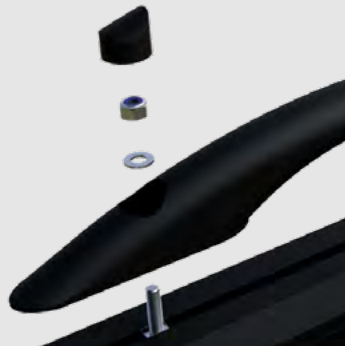

Elevate Your Tessera Experience with KOY-KIT Handrails:

- Crafted to Fit Perfectly: Specially designed to seamlessly integrate into the built-in "T-Slots" of Tessera SE, ensuring a flawless installation.

- No Drilling Required: Say goodbye to messy installations! With KOY-KIT, simply slide into place for effortless setup, preserving the integrity of your Tessera4x4 system.

- Enhanced Convenience: Enjoy added functionality without compromising on aesthetics. Perfect for light accessory use, with a maximum load capacity of 70kg.