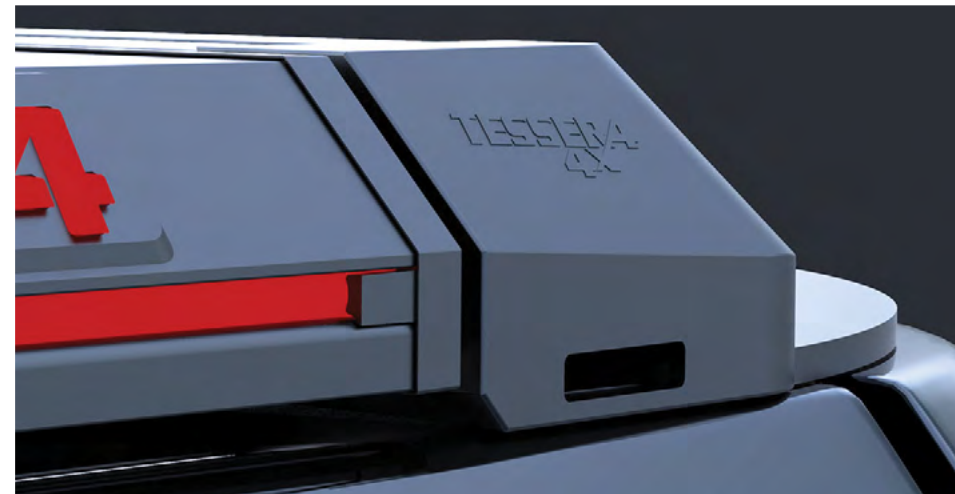

Easy access to the canister body to check and clean whenever necessary.