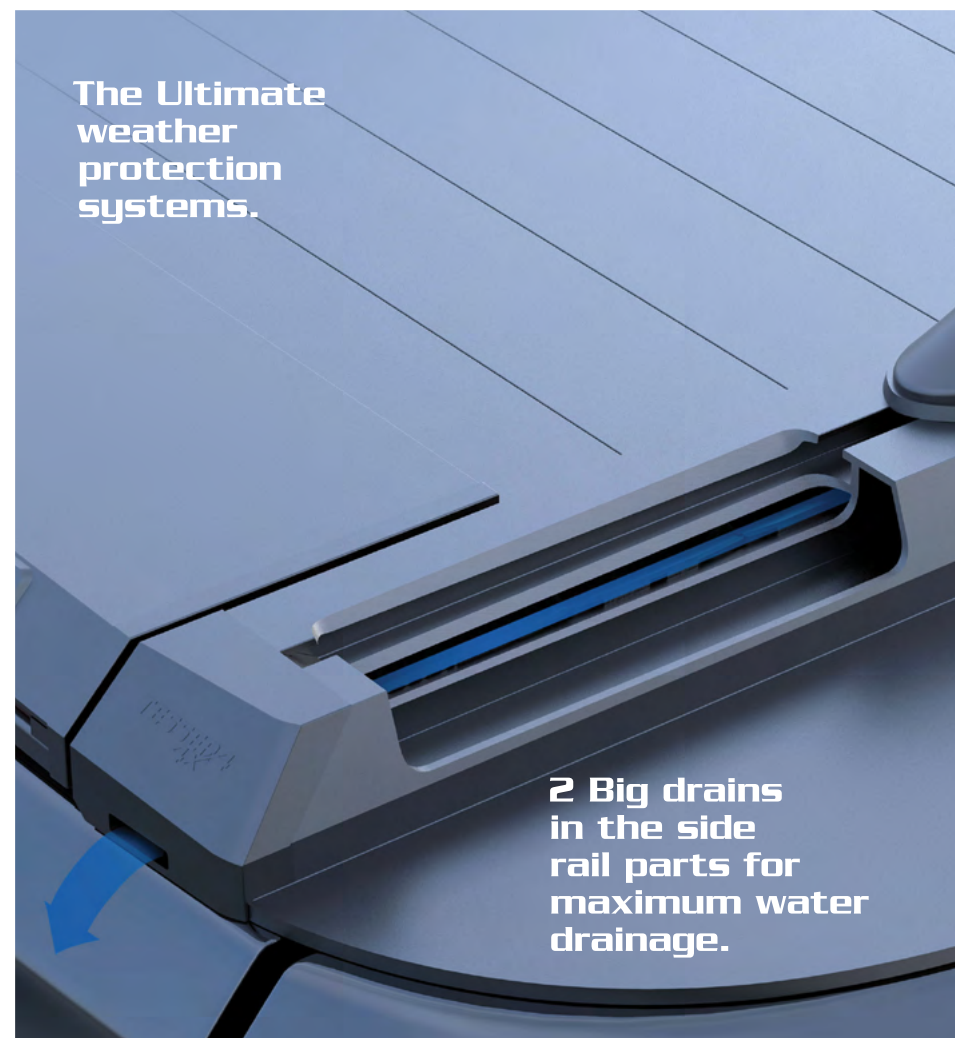

Easy access to the canister body to check and clean whenever necessary.

The Ultimate weather protection systems.

2 Big drains in the side rail parts for maximum water drainage.

Our specially designed rear slat now goes inside the canister area.