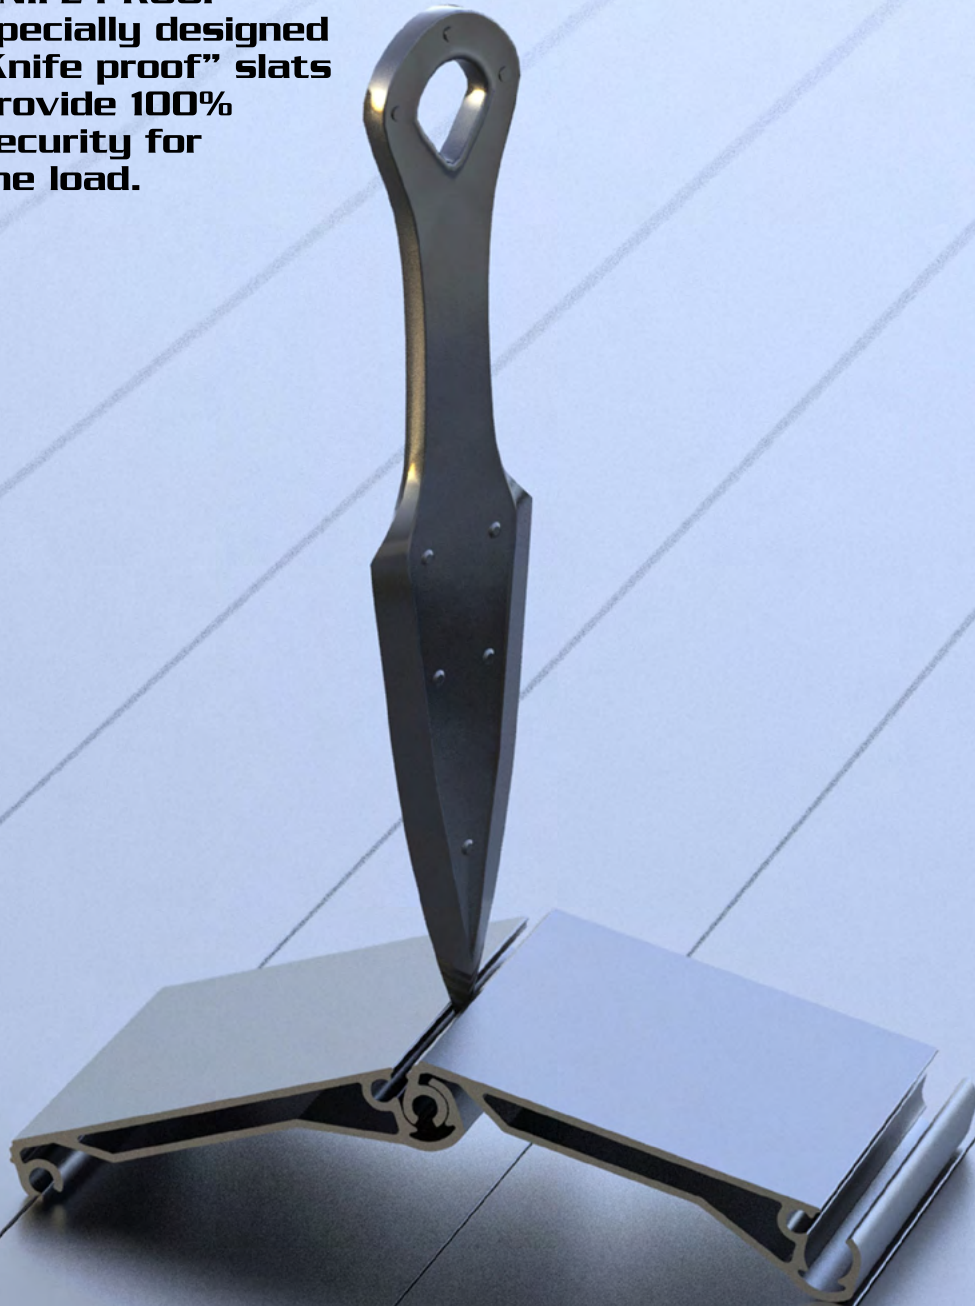

KNIFE PROOF
Specially designed
"Knife proof" slats
provide 100%
security for
the load.

**Interior
Locking system
for preventing
unauthorised
access.**