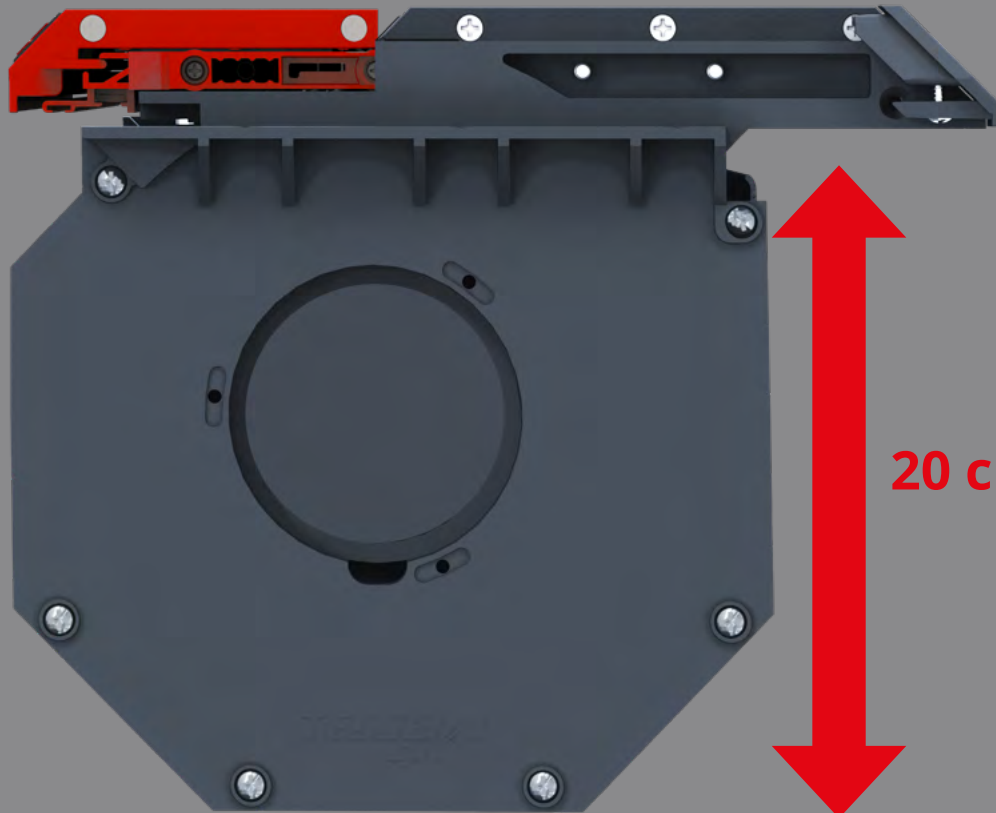

Easy access to the canister body to check and clean whenever necessary.

The Ultimate weather protection systems.

2 Big drains in the side rail parts for maximum water drainage.

Our specially designed rear slat now goes inside the canister area.

An innovative design that offers the advantage of maximizing load net capacity both in length & height.

23 cm

20 cm

***** For Space cab models 26cm x 30cm**

WATER PROTECTION:
2 main oversize drainage systems for fast water drainage.