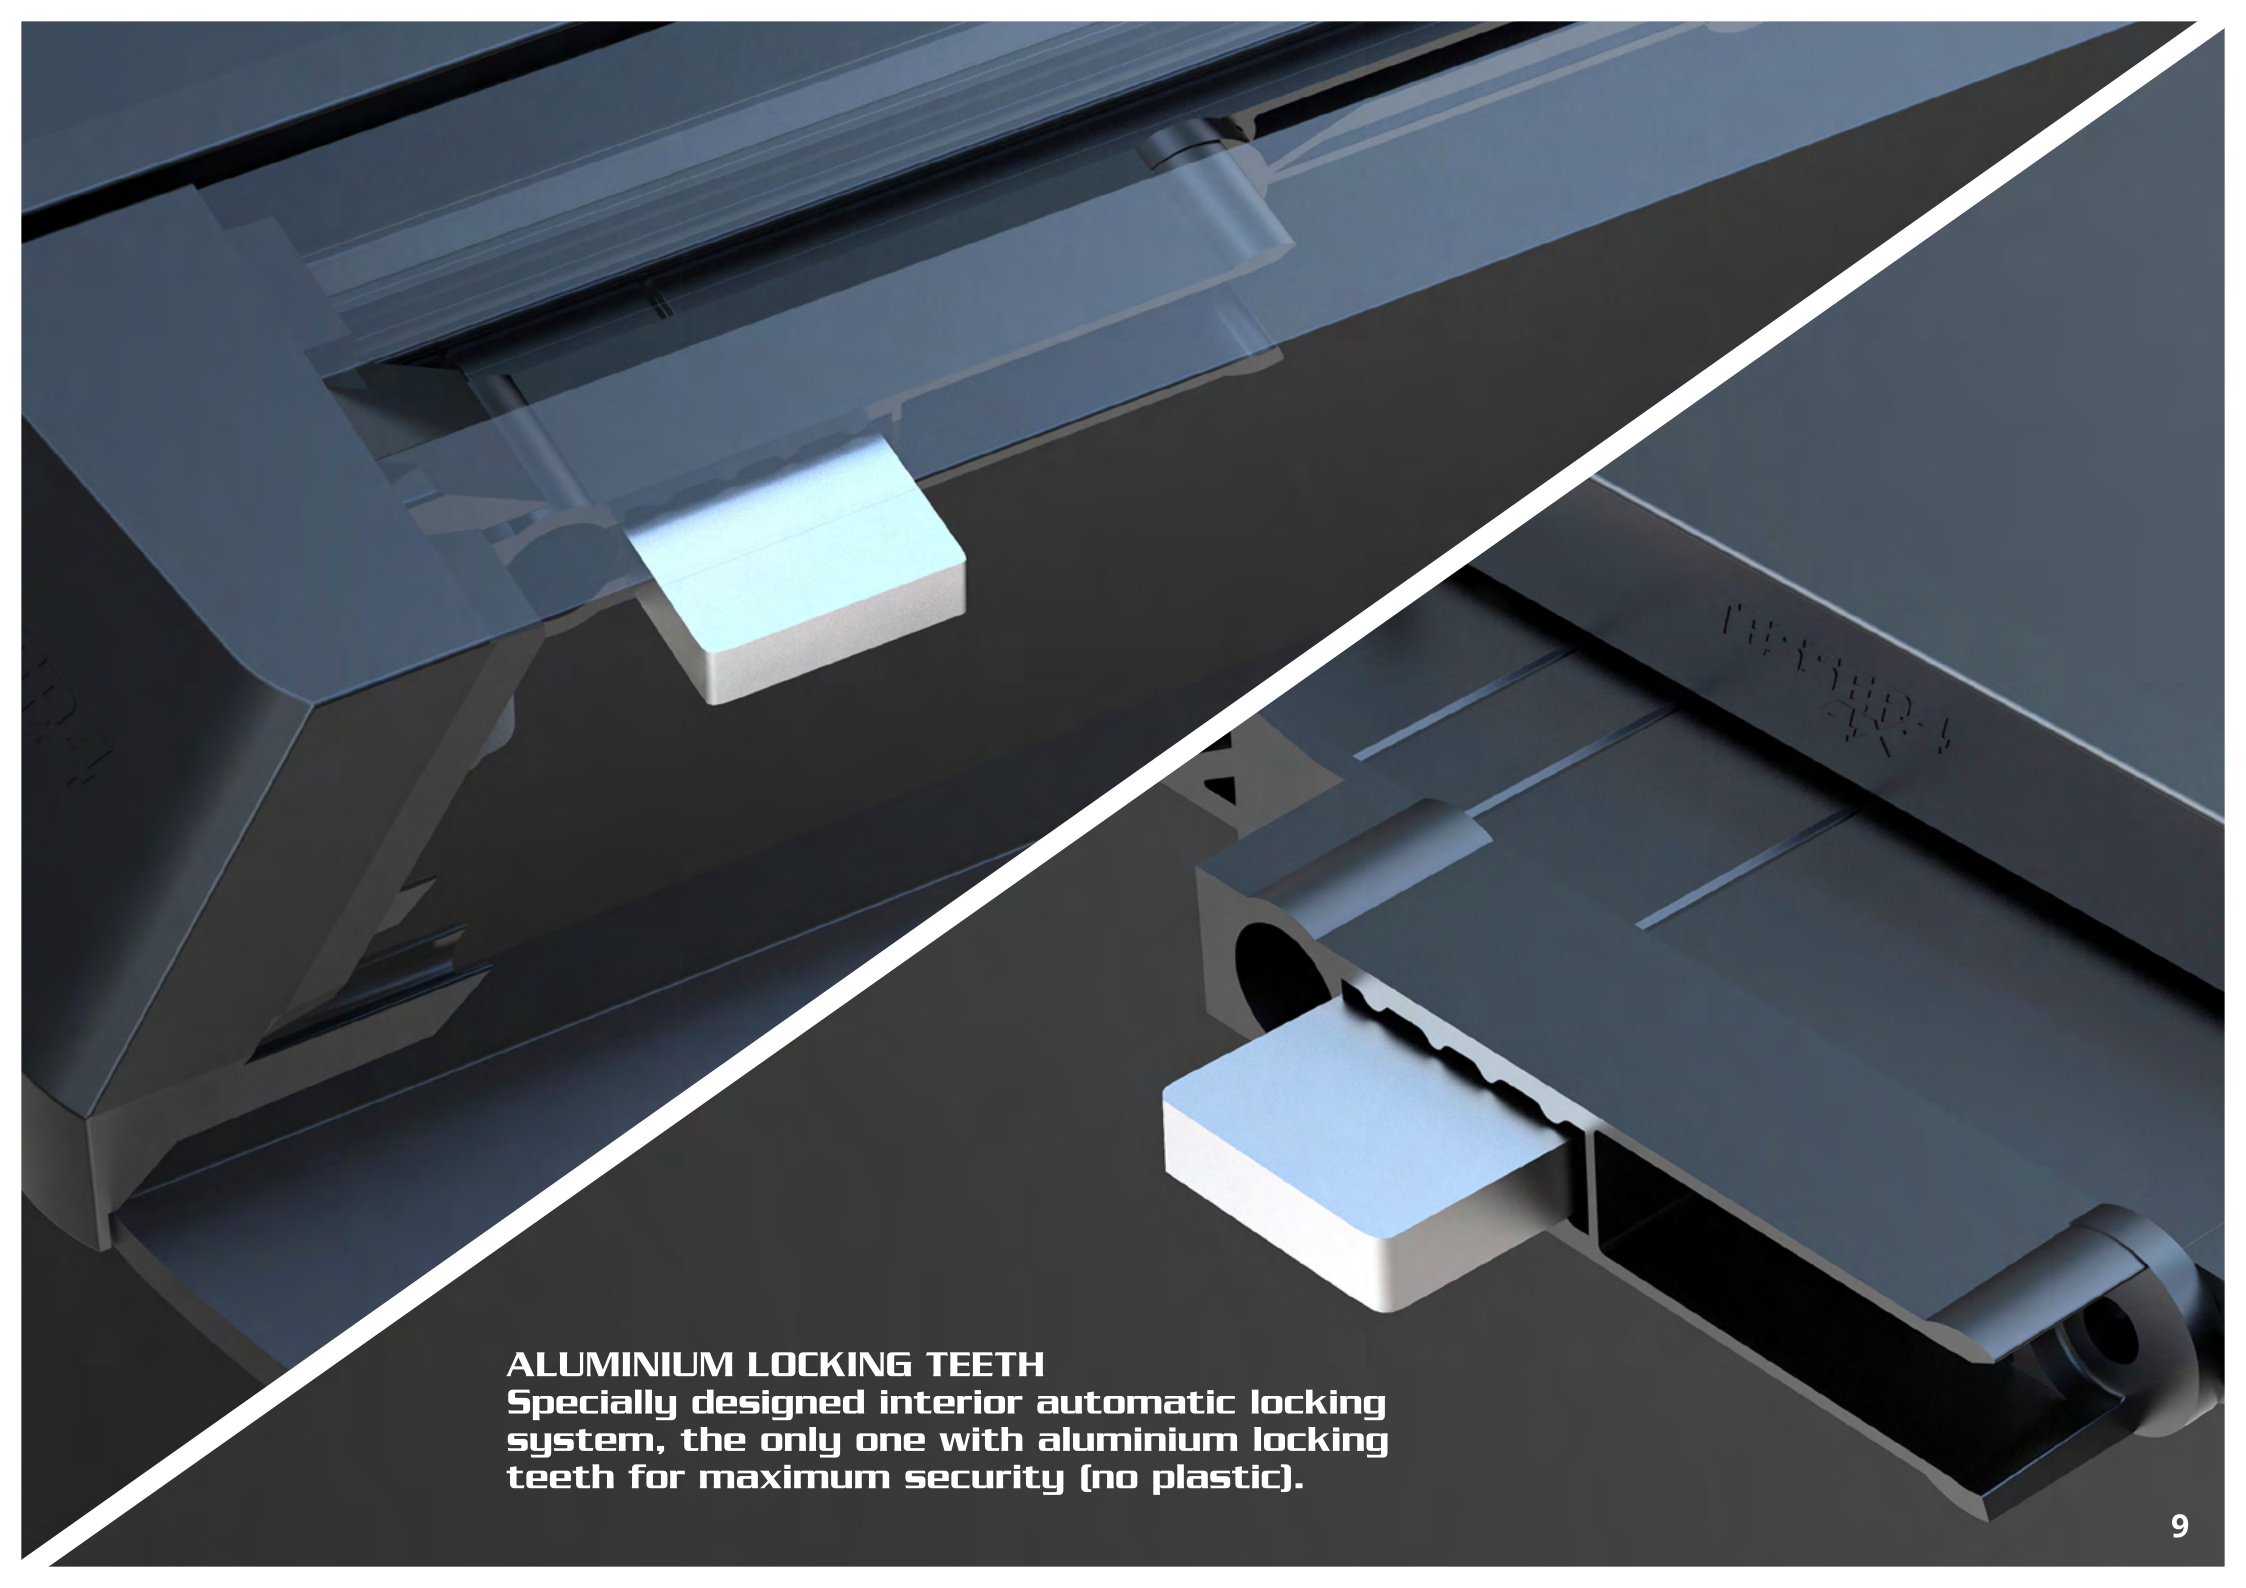

ALUMINIUM LOCKING TEETH

Specially designed interior automatic locking system, the only one with aluminium locking teeth for maximum security (no plastic).