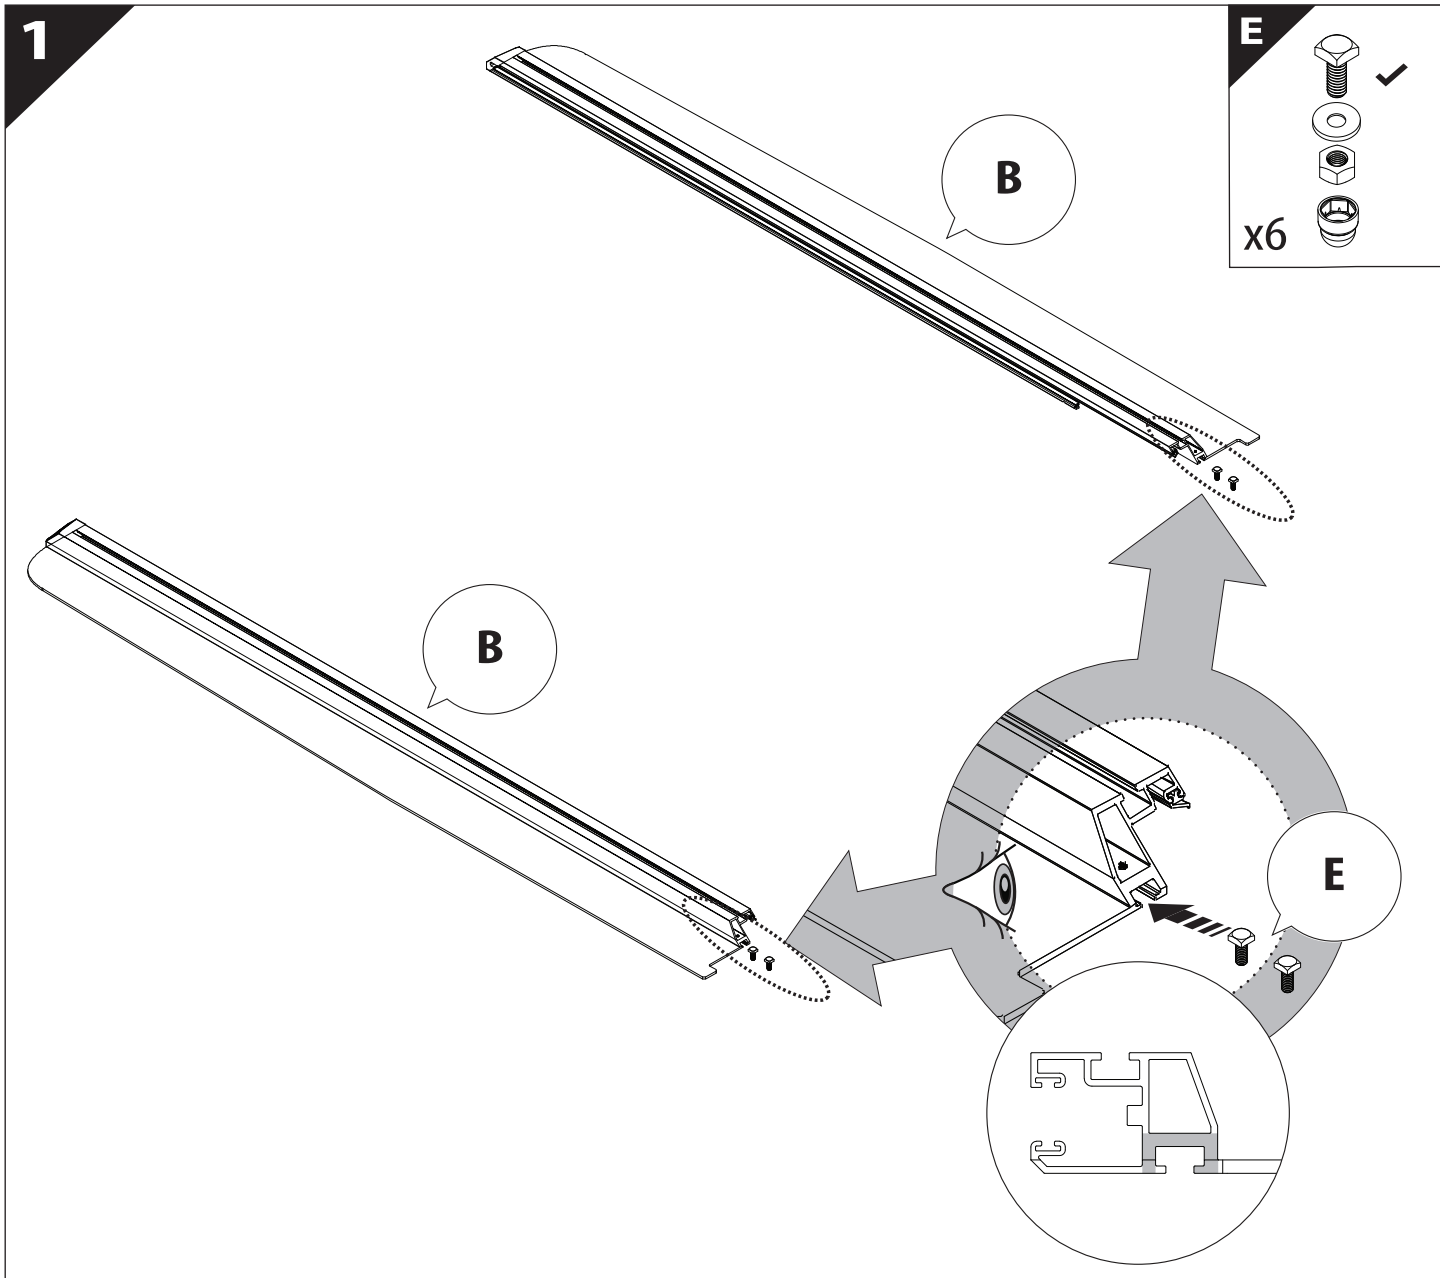

Installation Manual

PART NUMBER(S)	Model Year
TESS 15171 SE	Toyota Hilux (Revo) 2016+ WITH OEM ROLL BAR
Cab(s)	Installation Time / Weight
Space Cab	40-60 minutes / 53-57 kg

B

A

KITS

G

3

4

7

4 mm

8

13 mm

9

10

17 mm

x8