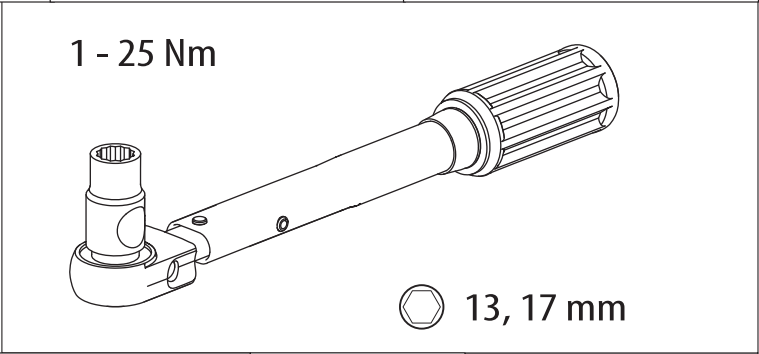

Installation Manual

PART NUMBER(S)	Model Year
TESS 15171 SE	Toyota Hilux (Revo) 2016+ WITH OEM ROLL BAR
Cab(s)	Installation Time / Weight
Space Cab	40-60 minutes / 53-57 kg

B

A

KITS

G

3

4

7

4 mm

8

13 mm

9

10

17 mm

x8