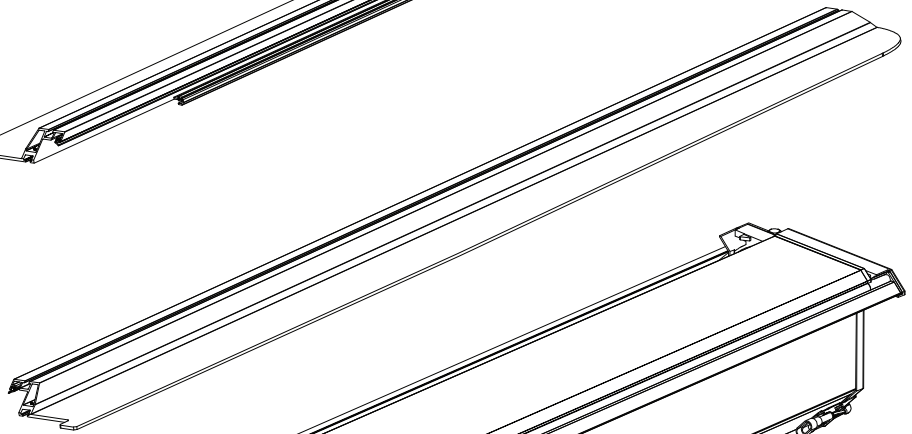

Installation Manual

PART NUMBER(S)	Model Year
TESS 15171 SE	Toyota Hilux (Revo) 2016+ WITH OEM ROLL BAR
Cab(s)	Installation Time / Weight
Space Cab	40-60 minutes / 53-57 kg

B

A

KITS

G

3

4

7

4 mm

8

13 mm

9

10

17 mm

x8