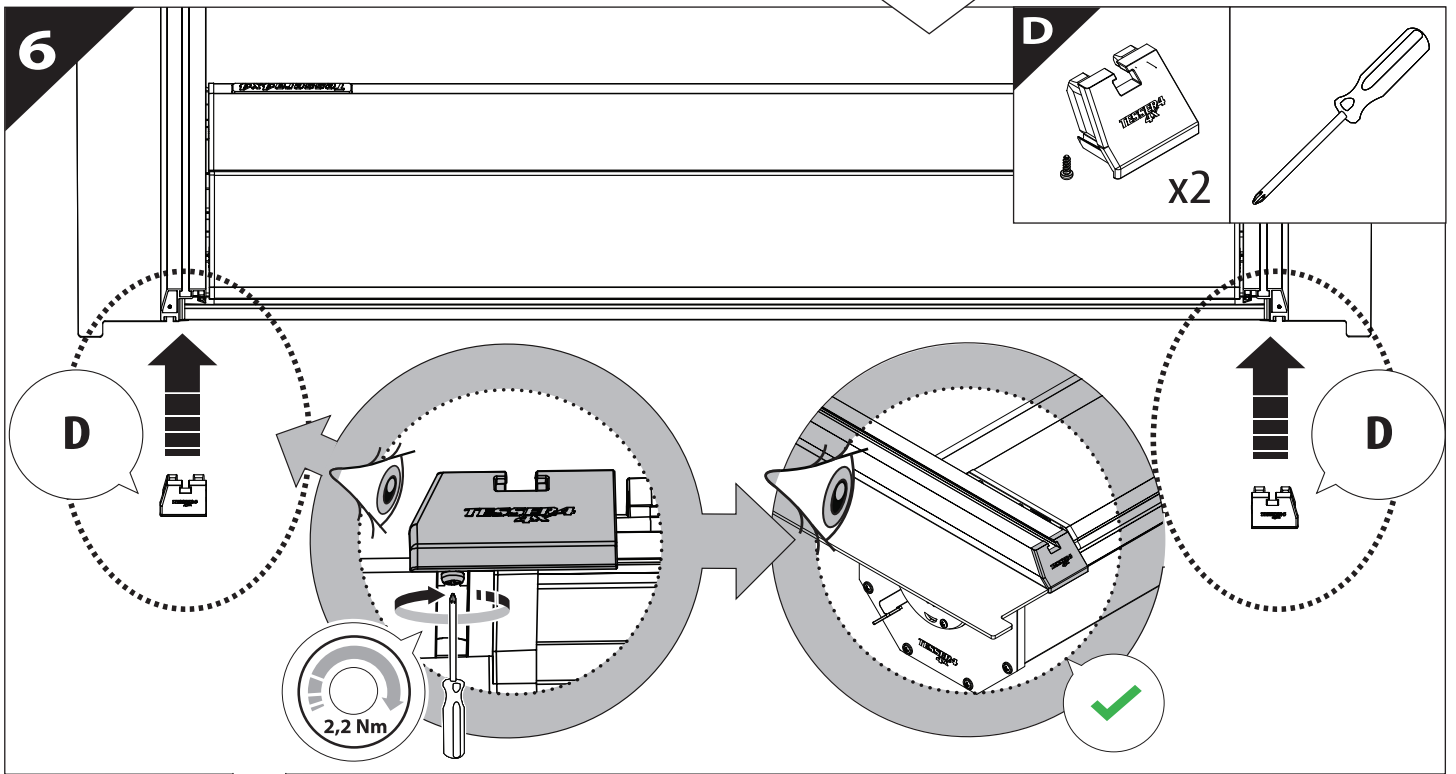

Installation Manual

PART NUMBER(S)	Model Year
TESS 15171 SE	Toyota Hilux (Revo) 2016+ WITH OEM ROLL BAR
Cab(s)	Installation Time / Weight
Space Cab	40-60 minutes / 53-57 kg

B

A

KITS

G

3

4

7

4 mm

8

13 mm

9

10

17 mm

x8