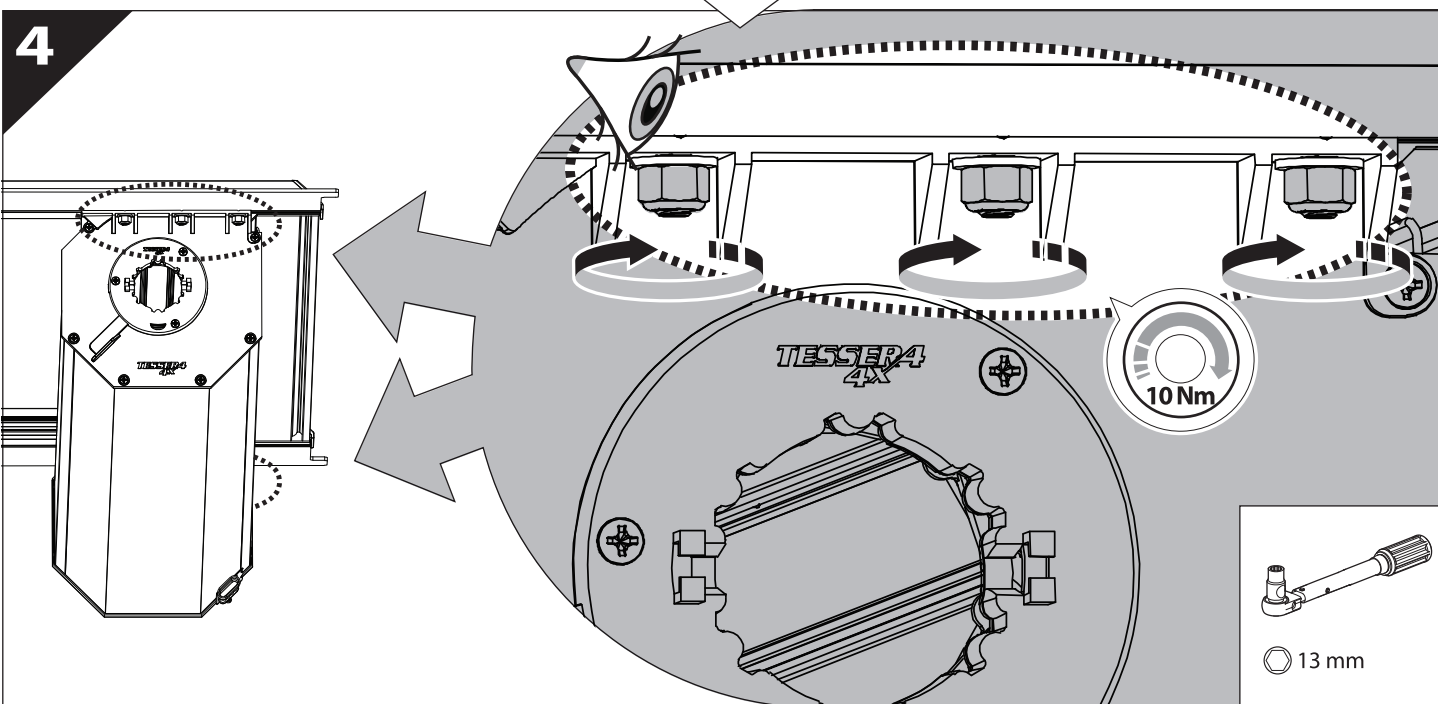

Installation Manual

PART NUMBER(S)	Model Year
TESS 15171 SE	Toyota Hilux (Revo) 2016+ WITH OEM ROLL BAR
Cab(s)	Installation Time / Weight
Space Cab	40-60 minutes / 53-57 kg

B

A

KITS

G

3

4

7

4 mm

8

13 mm

9

10

17 mm

x8