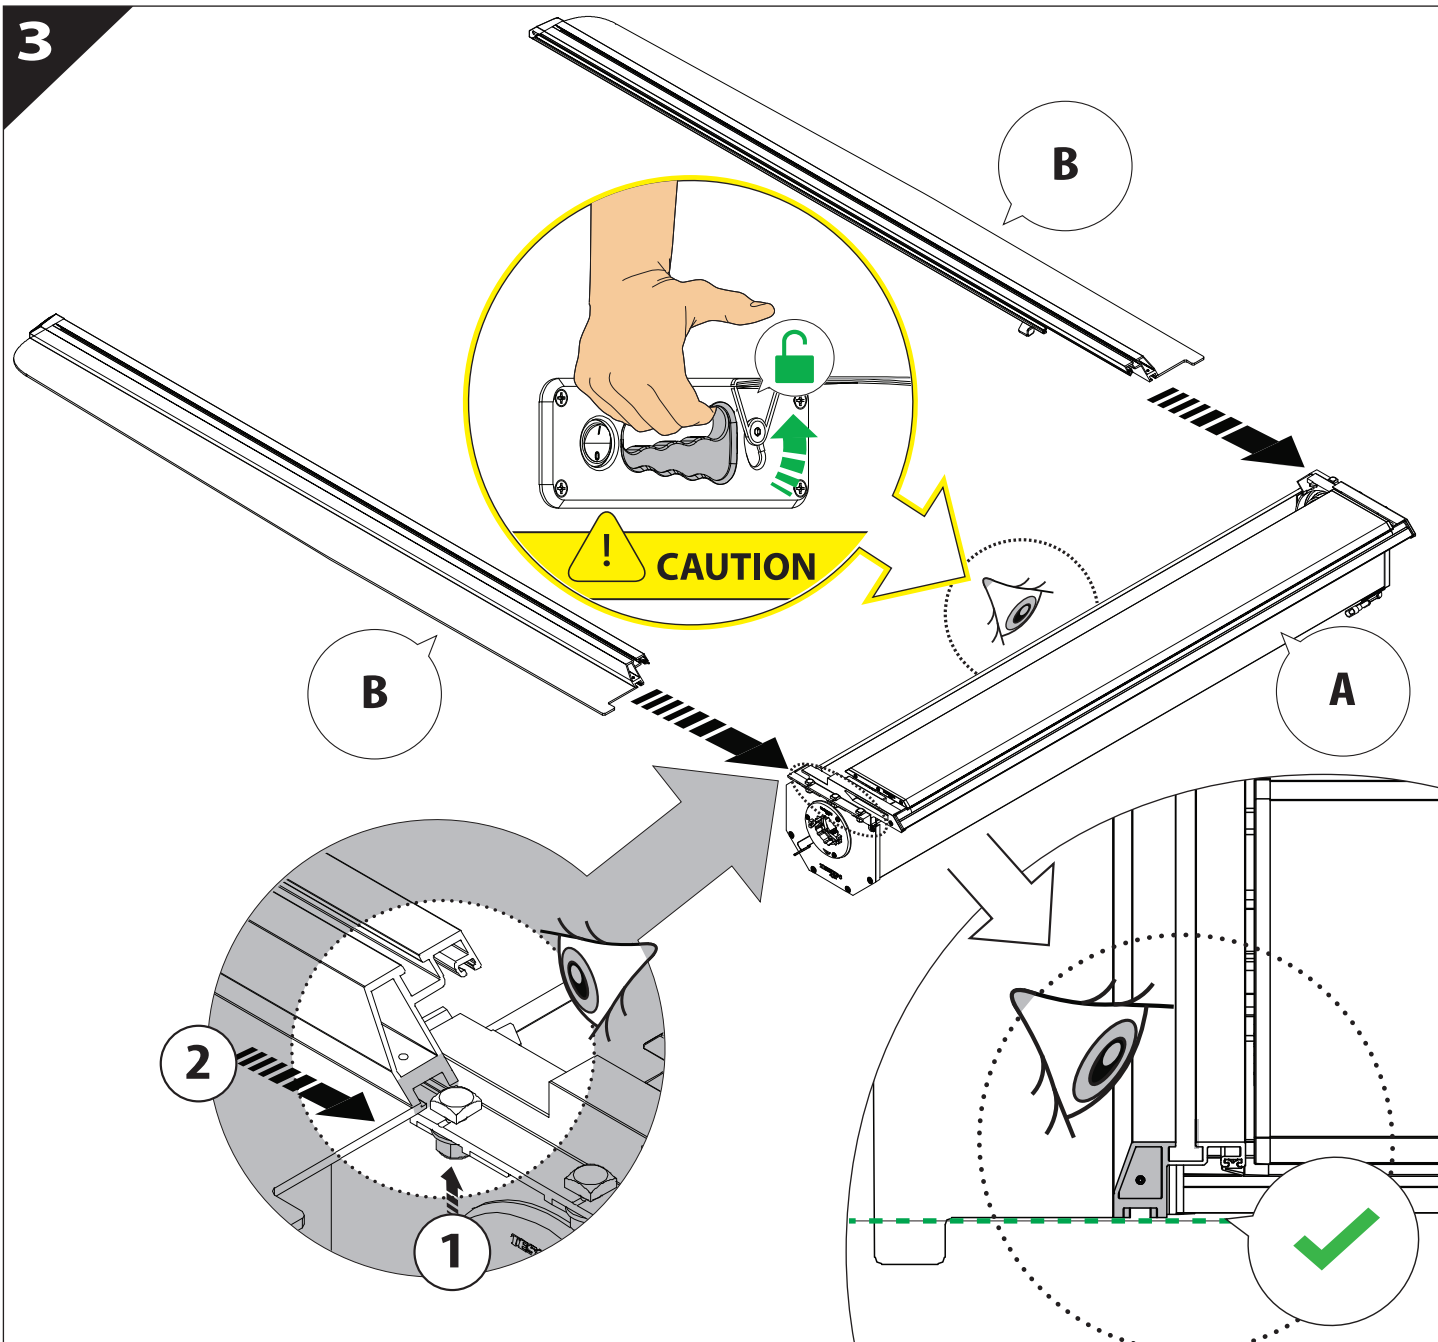

Installation Manual

PART NUMBER(S)	Model Year
TESS 15171 SE	Toyota Hilux (Revo) 2016+ WITH OEM ROLL BAR
Cab(s)	Installation Time / Weight
Space Cab	40-60 minutes / 53-57 kg

B

A

KITS

G

3

4