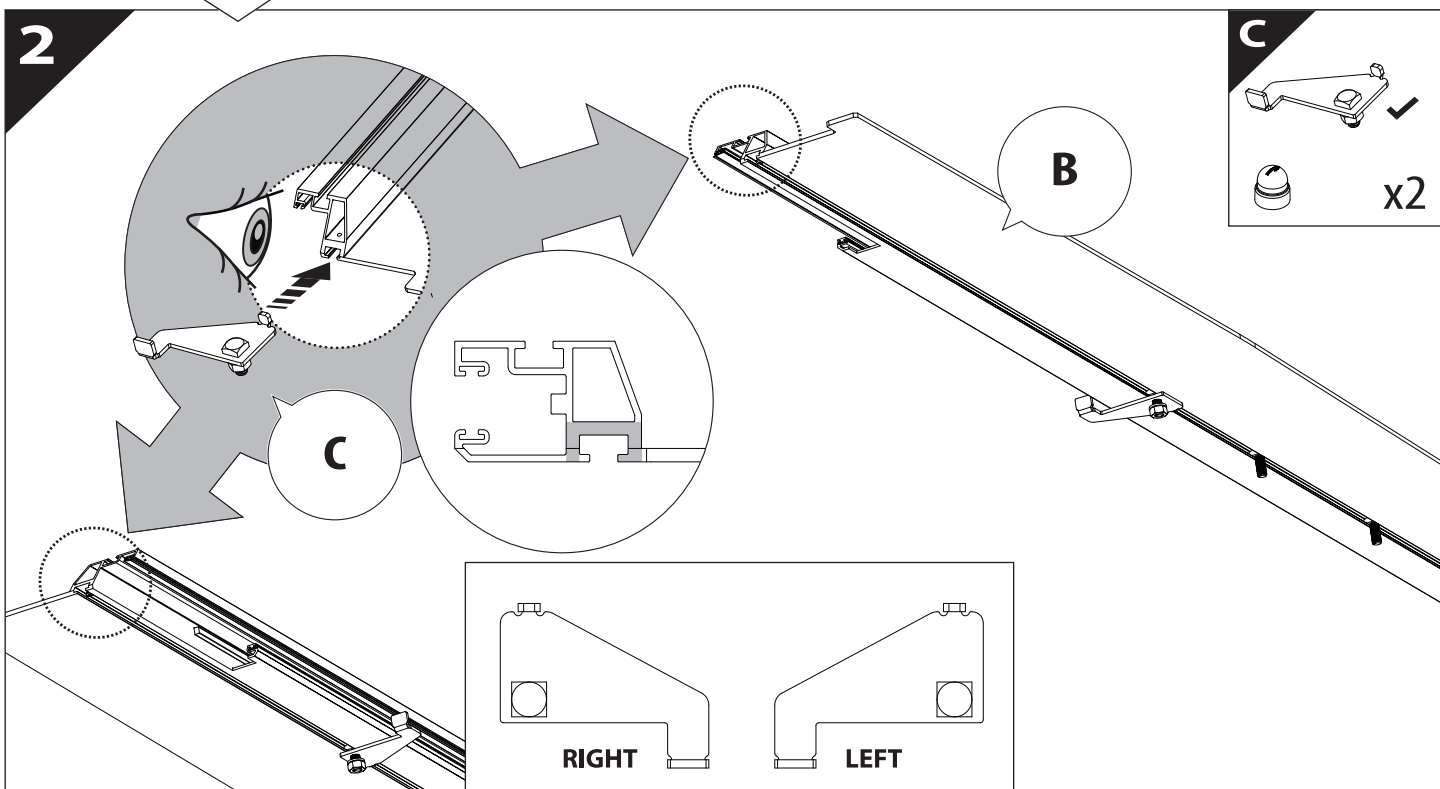

Installation Manual

PART NUMBER(S)	Model Year
TESS 15171 SE	Toyota Hilux (Revo) 2016+ WITH OEM ROLL BAR
Cab(s)	Installation Time / Weight
Space Cab	40-60 minutes / 53-57 kg

B

A

KITS

G

3

4

7

4 mm

8

13 mm

9

10

17 mm

x8