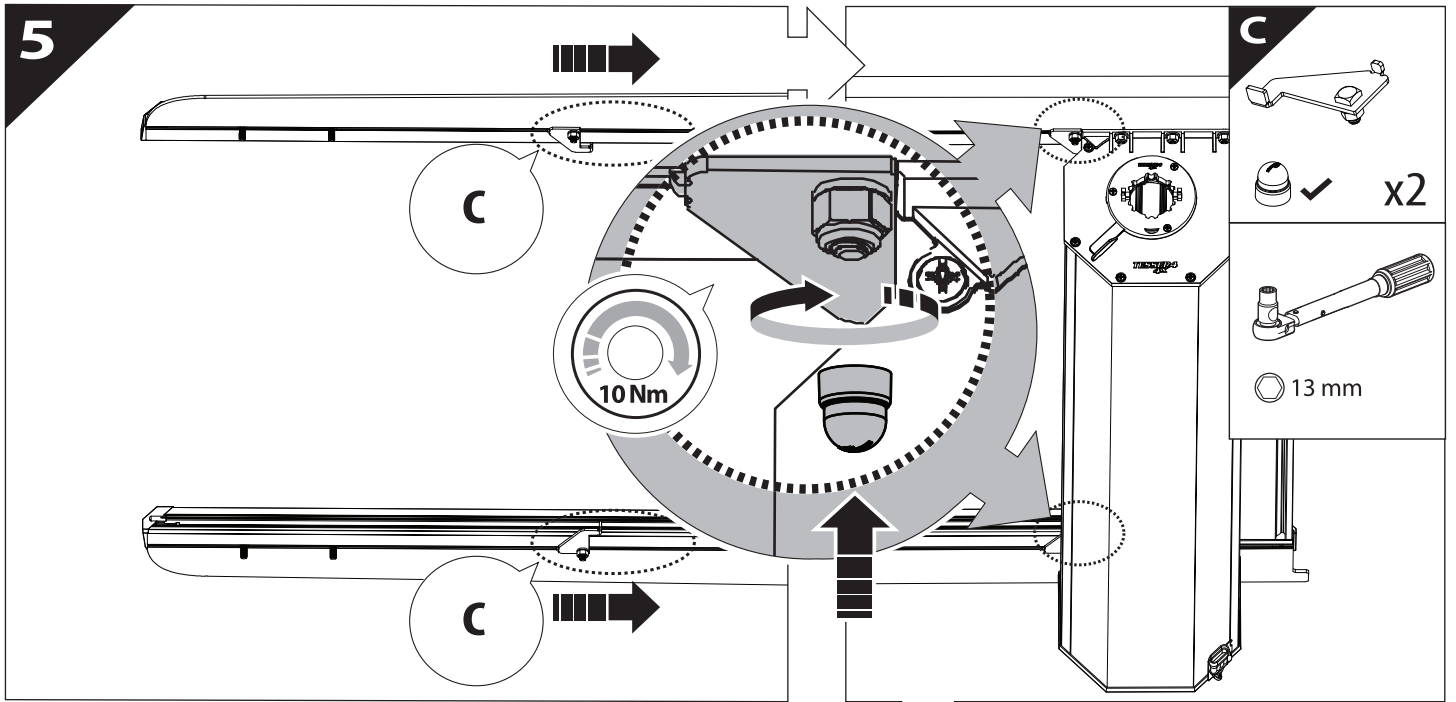

Installation Manual

PART NUMBER(S)	Model Year
TESS 15171 SE	Toyota Hilux (Revo) 2016+ WITH OEM ROLL BAR
Cab(s)	Installation Time / Weight
Space Cab	40-60 minutes / 53-57 kg

B

A

KITS

G

3

4

7

4 mm

8

13 mm

9

10

17 mm

x8