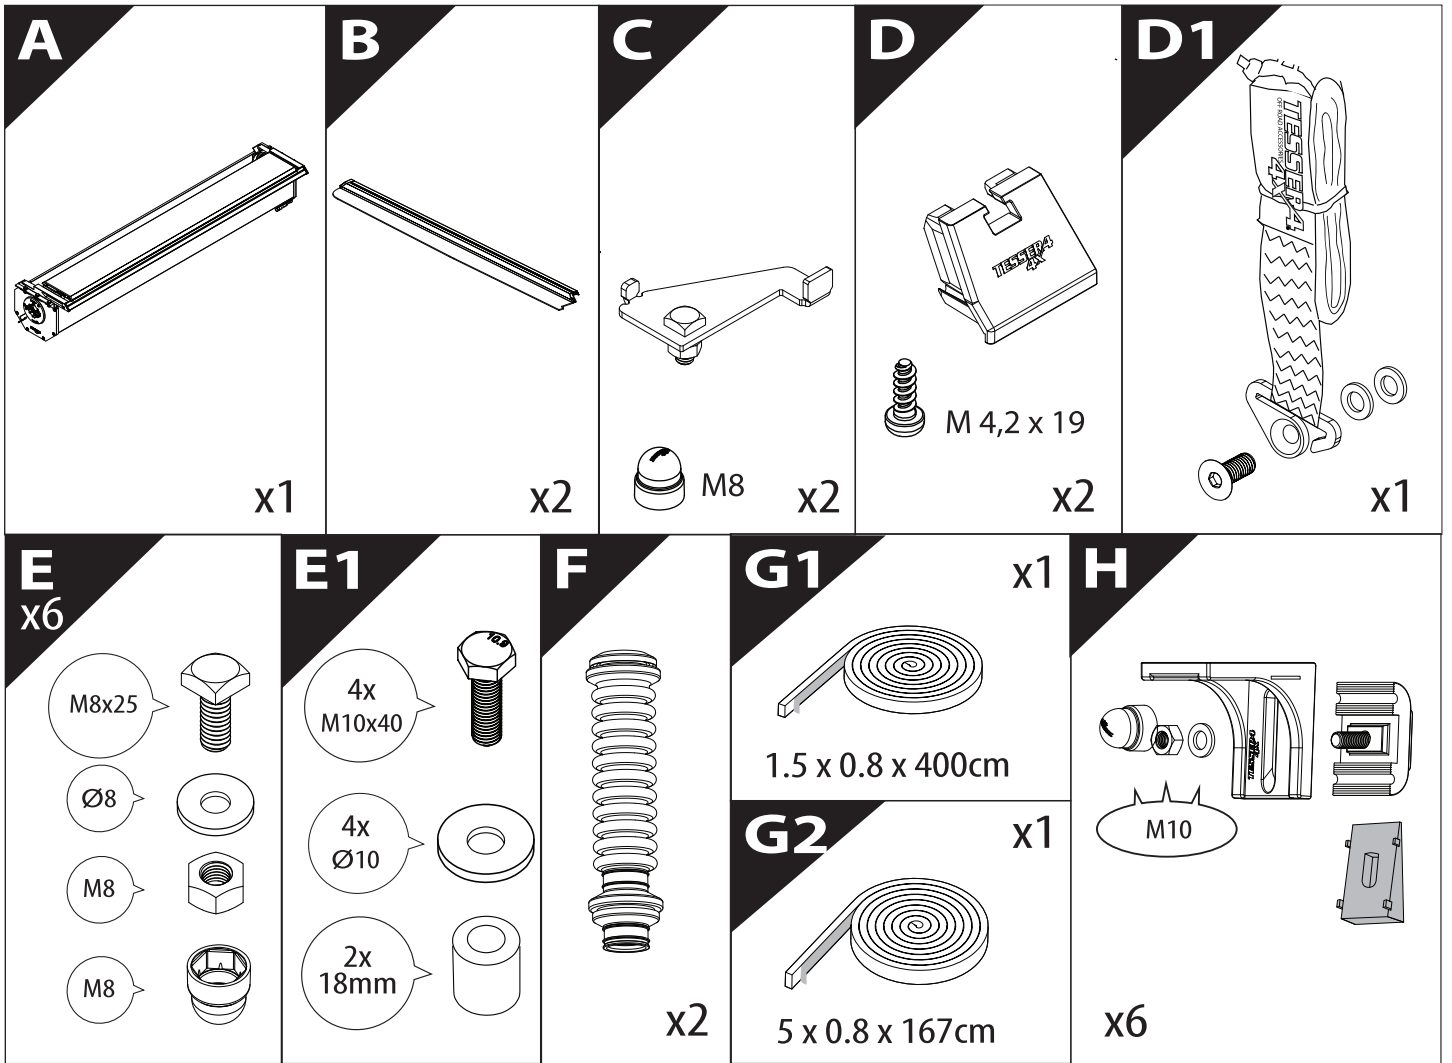

Installation Manual

PART NUMBER(S)	Model Year
TESS 15171 SE	Toyota Hilux (Revo) 2016+ WITH OEM ROLL BAR
Cab(s)	Installation Time / Weight
Space Cab	40-60 minutes / 53-57 kg

B

A

KITS

G

3

4

7

4 mm

8

13 mm

9

10

17 mm

x8