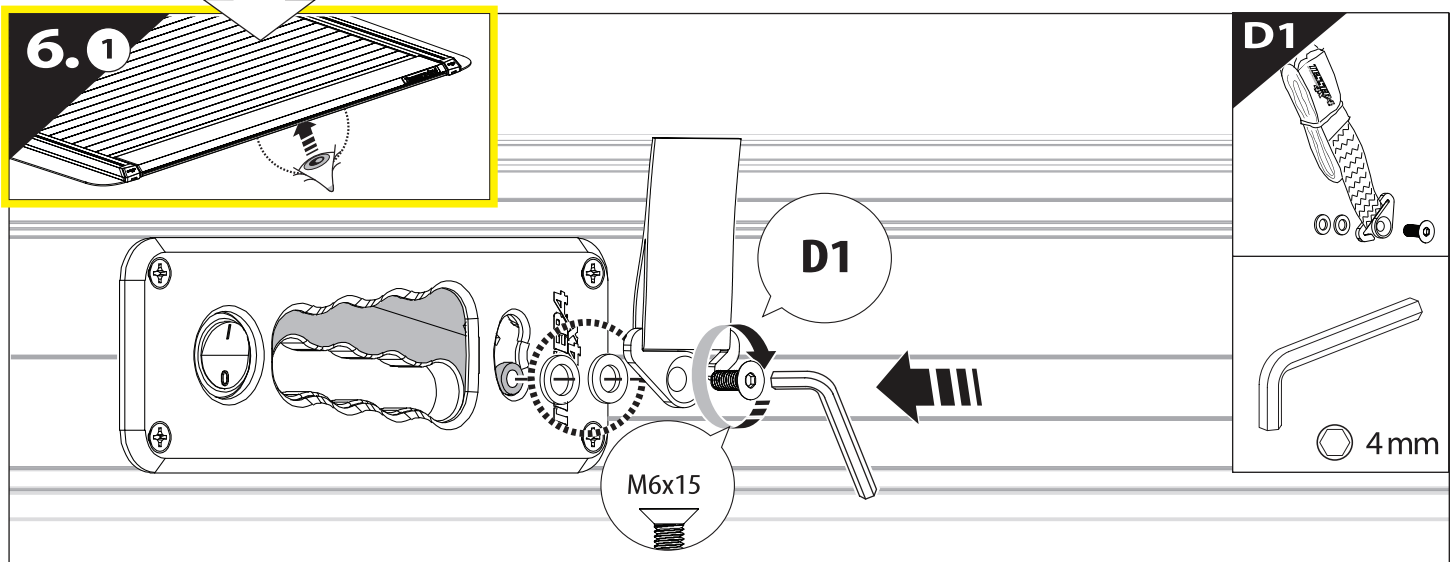

Installation Manual

PART NUMBER(S)	Model Year
TESS 15171 SE	Toyota Hilux (Revo) 2016+ WITH OEM ROLL BAR
Cab(s)	Installation Time / Weight
Space Cab	40-60 minutes / 53-57 kg

B

A

KITS

G

3

4

7

4 mm

8

13 mm

9

10

17 mm

x8