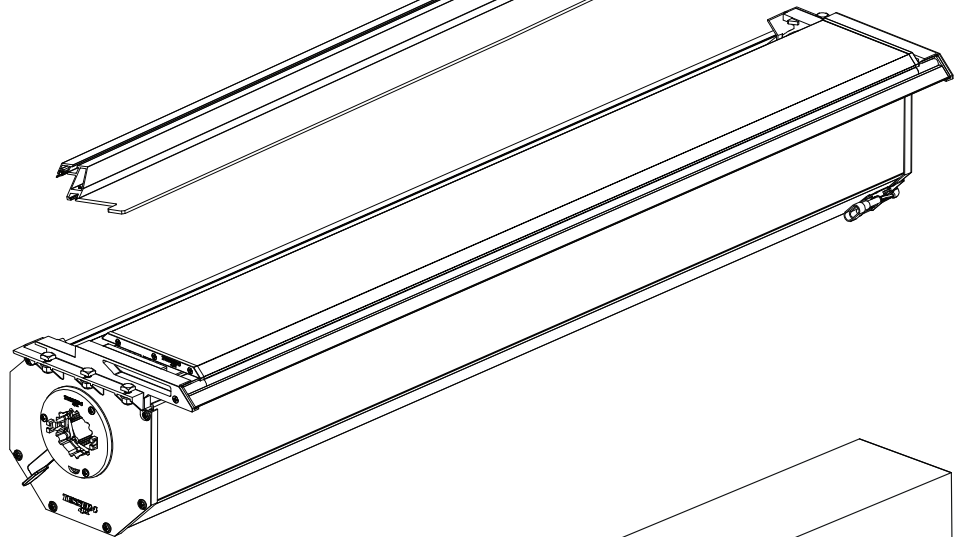

Installation Manual

PART NUMBER(S)	Model Year
TESS 15171 SE	Toyota Hilux (Revo) 2016+ WITH OEM ROLL BAR
Cab(s)	Installation Time / Weight
Space Cab	40-60 minutes / 53-57 kg

B

A

KITS

G

3

4