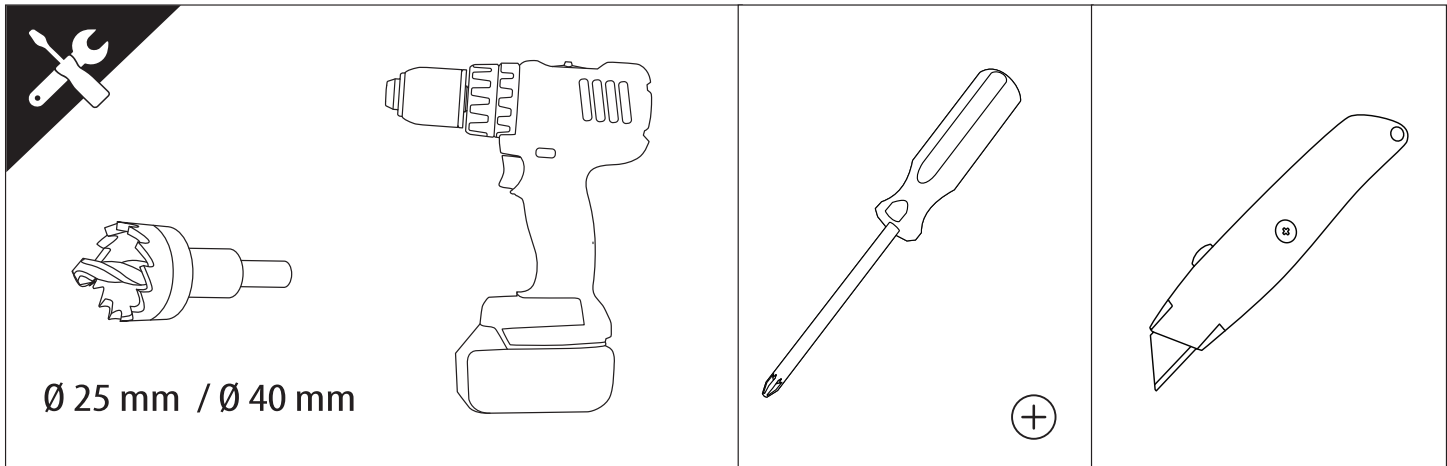

Installation Manual

PART NUMBER(S)	Model Year
TESS 15171 SE	Toyota Hilux (Revo) 2016+ WITH OEM ROLL BAR
Cab(s)	Installation Time / Weight
Space Cab	40-60 minutes / 53-57 kg

B

A

KITS

G

3

4

7

4 mm

8

13 mm

9

10

17 mm

x8