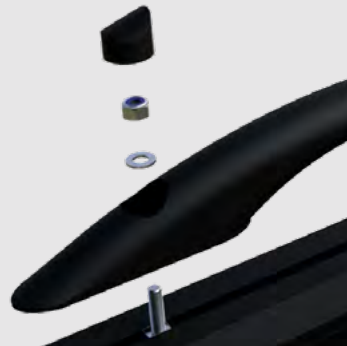

Elevate Your Tessera Experience with KOY-KIT Handrails:

- Crafted to Fit Perfectly: Specially designed to seamlessly integrate into the built-in "T-Slots" of Tessera SE, ensuring a flawless installation.

- No Drilling Required: Say goodbye to messy installations! With KOY-KIT, simply slide into place for effortless setup, preserving the integrity of your Tessera4x4 system.

- Enhanced Convenience: Enjoy added functionality without compromising on aesthetics. Perfect for light accessory use, with a maximum load capacity of 70kg.