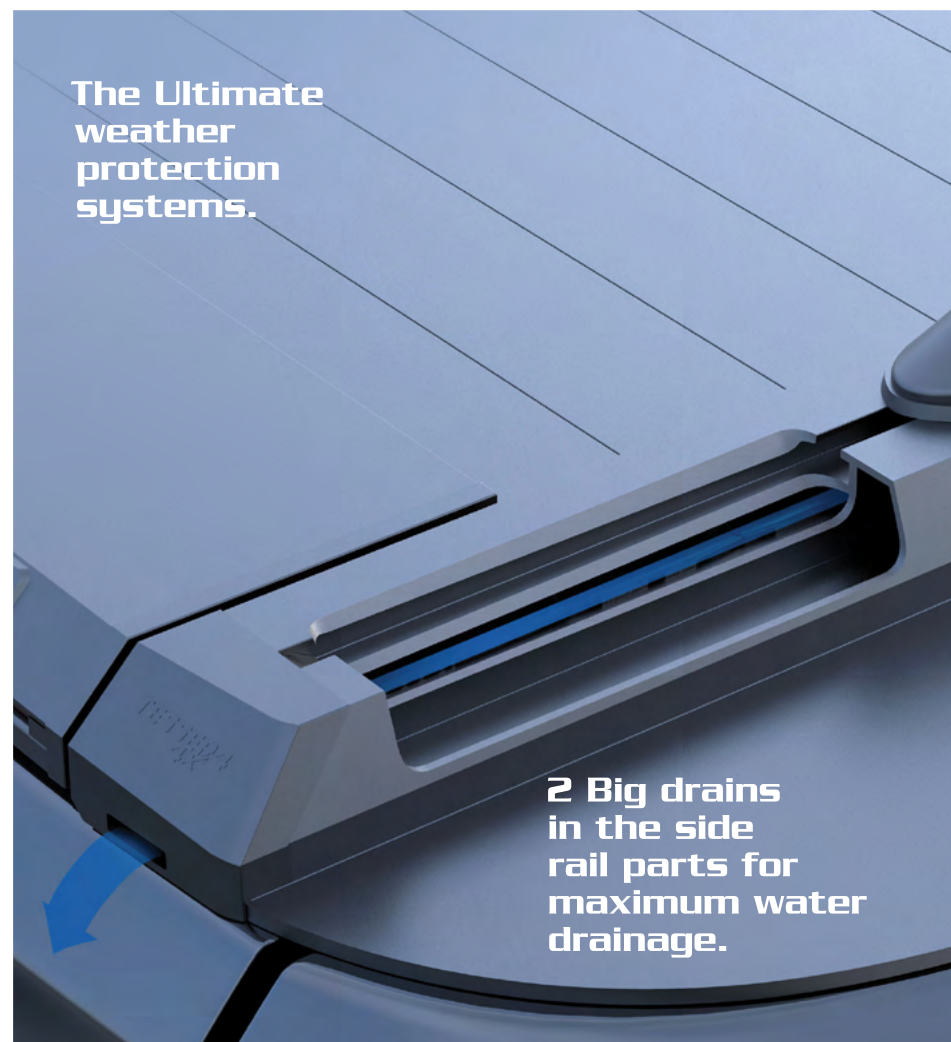

Easy access to the canister body to check and clean whenever necessary.

The Ultimate weather protection systems.

2 Big drains in the side rail parts for maximum water drainage.

Our specially designed rear slat now goes inside the canister area.