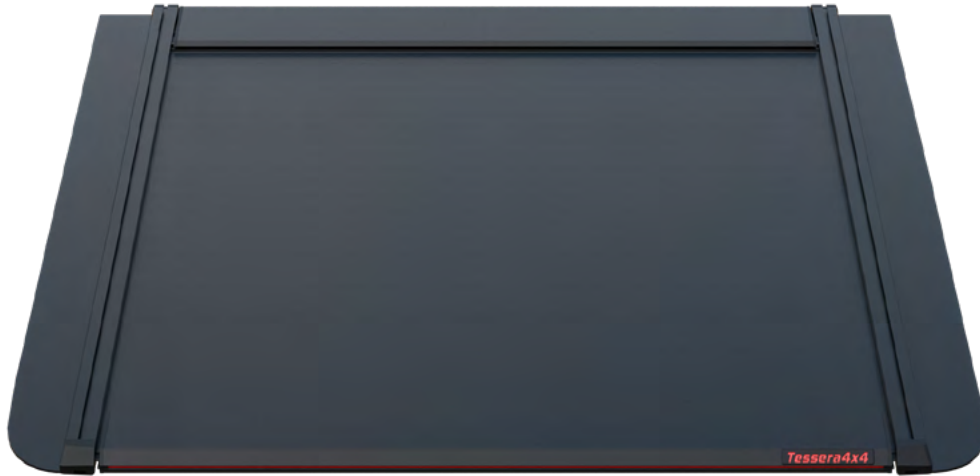

Tessera SE series: Introducing the Tessera SE: The Ultimate Aluminum Roller Lid Shutter.

TESS 1516 SE	Toyota Hilux (Revo) 2016+	Double Cab
TESS 1517 SE	Toyota Hilux (Revo) 2016+	Space Cab
TESS 15161 SE	Toyota Hilux (Revo) 2016+	with OEM Roll Bar Double Cab
TESS 15171 SE	Toyota Hilux (Revo) 2016+	with OEM Roll Bar Space Cab

Experience the next generation in roller lid shutters with Tessera SE, featuring five patented innovations tailored for unparalleled performance and style. Crafted with precision and care, each Tessera SE is 100% handmade and backed by a comprehensive 3-year warranty in materials & workmanship.

Discover the Tessera SE Series Advantage:

- **Effortless Operation:** Enjoy easy and comfortable use with our innovative design, eliminating the need for spring or motor motion.
- **Introducing our innovative side rails,** meticulously crafted with 5mm thickness to perfectly mirror the contours of your trunk's rail parts. Experience unparalleled insulation against harsh weather and effortless, robust installation for roll bars, side handrails, and heavy-duty

loading bars. Seamlessly integrate with OEM accessories like roll bars for unmatched versatility. Elevate your experience with our premium side rails.

- **Seamless Integration:** Our special aluminum side rails boast integrated "T-SLOTS," facilitating hassle-free installation of extra accessories like roll bars, side handrails, and cross racks without the need for drilling.
- **Advanced Security:** Safeguard your belongings with our interior locking system featuring aluminum locking teeth, while the automatic unlocking strap ensures convenience, even in low temperatures.
- **Unrivaled Protection:** Rest assured with wider, stronger, and "KNIFE-PROOF" slats, ensuring 100% security for your cargo, along with ultimate insulation provided by rubber components.

- **Superior Drainage:** Experience unparalleled water protection with two specially designed drainage systems and integrated "ANTI-LEAF" technology, ensuring rapid drainage and peace of mind.

- **Maximized Cargo Space:** Our innovative rear slat design paired with compact canister dimensions maximizes load net capacity in both length and height.

- **Easy Access:** Effortlessly inspect and access your Tessera SE with our specially designed canister cover, offering convenience at your fingertips.

- **Premium Finish:** Enjoy a next-generation powder coating (Class 2) with fine texture and high weather resistance, ensuring long-lasting durability and aesthetics.

- **Versatile Installation:** Whether your vehicle has bed-liners or not, installation is a breeze with options for under-rail or over-rail types, all without drilling holes.

- **Aerodynamic Efficiency:** Enhance fuel economy with our aerodynamic design, ensuring a sleek and efficient ride.

- **Unmatched Durability:** Weighing in at 50kg, Tessera SE is the strongest and most durable aluminum roller lid shutter on the market, providing unrivaled performance and longevity.