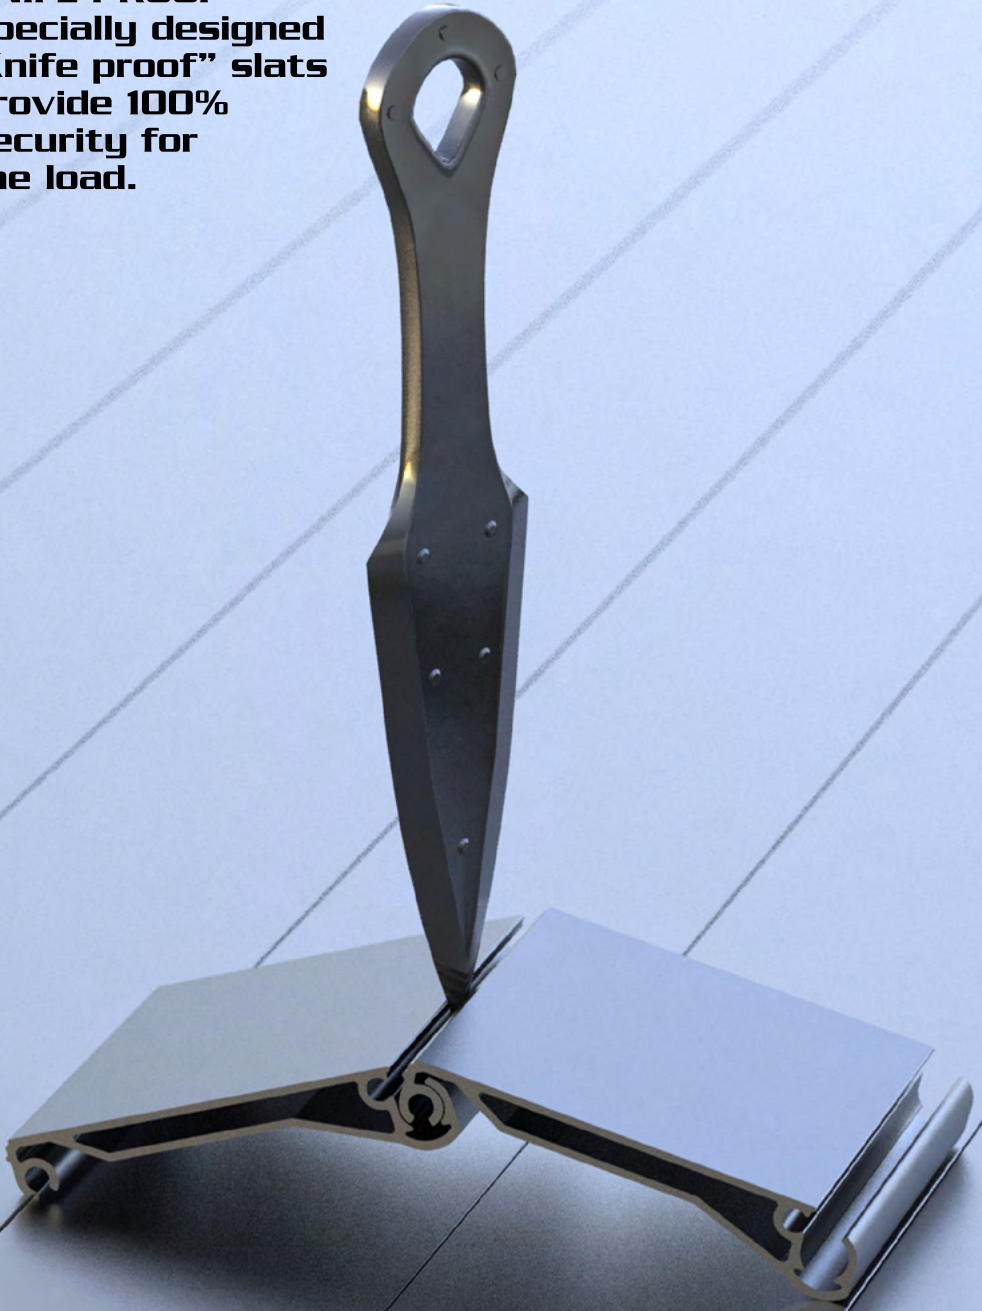

KNIFE PROOF
Specially designed
"Knife proof" slats
provide 100%
security for
the load.

**Interior
Locking system
for preventing
unauthorised
access.**