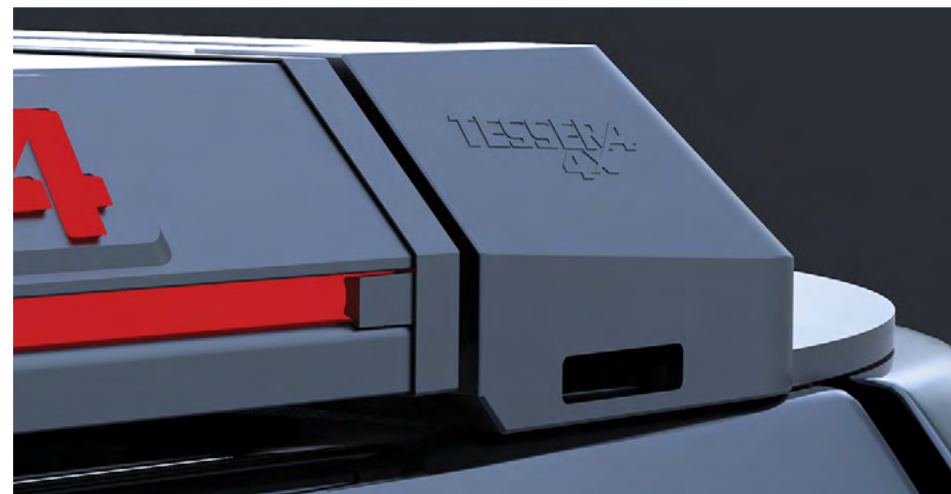

Easy access to the canister body to check and clean whenever necessary.