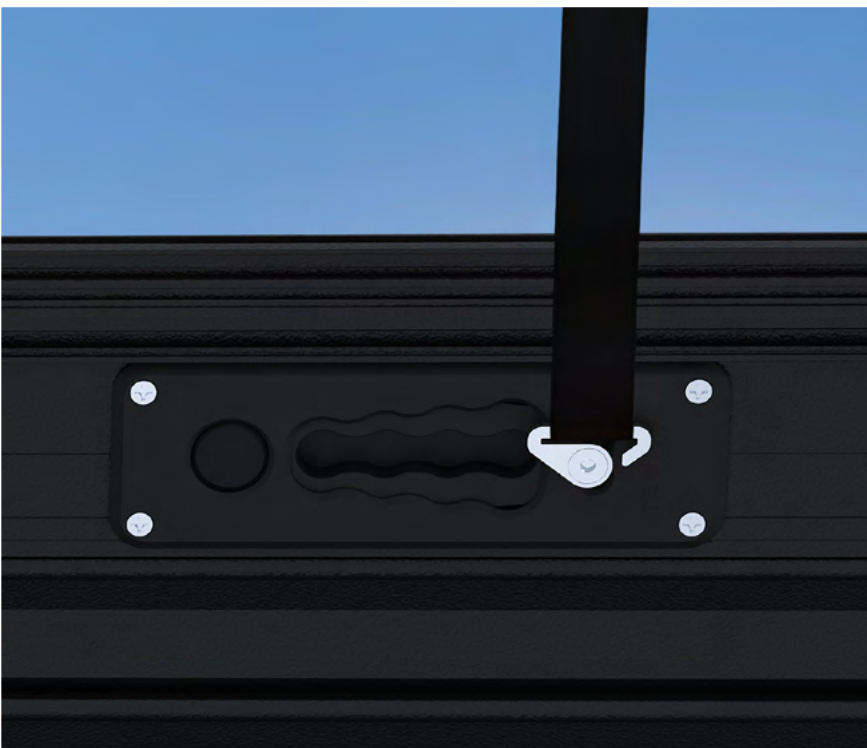

Time to make a statement!
Peerless Refinement & Power
for your pickup truck.

Details matter...

Side rail parts with built in T-SLOTS. Easy & secure installation, with NO DRILL of extra accessories: Roll Bars, Side handrails and Cross Racks.

**Discover the Unrivaled
Elegance of Tessera4x4:
Elevate Your Ride with Exclusive
Black Matt Accessories
Crafted from Powder
Coated Stainless Steel!**

**Introducing Our
Premium Roll Top Cover:
Engineered for Unrivalled
Durability and Practicality,
Enhanced with Exclusive
Stainless Steel Accessories**

Easy access to the canister body to check and clean whenever necessary.

The Ultimate weather protection systems.

2 Big drains in the side rail parts for maximum water drainage.

Our specially designed rear slat now goes inside the canister area.