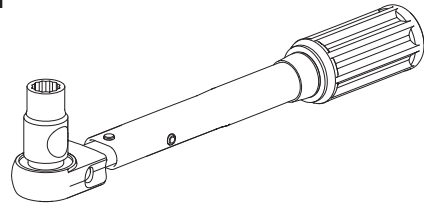

Installation Manual

PART NUMBER(S)	Model Year
TESS 1501 SE	VW Amarok 2010-2021
Cab(s)	Installation Time / Weight
Double Cab	40-60 minutes / 53-57 kg

Ø 25 mm / Ø 40 mm

+

4 mm

1 - 25 Nm

13, 17 mm

ACETONE

G

3

4

7

X:520mm Y:300mm

A=A'

10

11