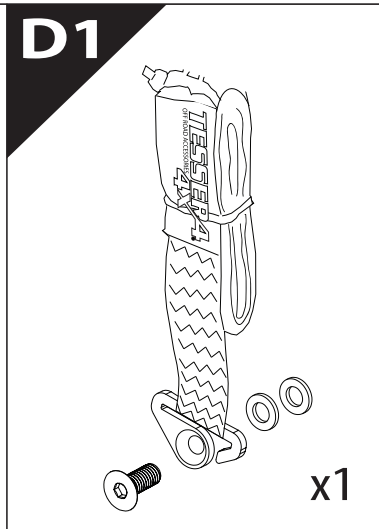

Installation Manual

PART NUMBER(S)	Model Year
TESS 1501 SE	VW Amarok 2010-2021
Cab(s)	Installation Time / Weight
Double Cab	40-60 minutes / 53-57 kg

Ø 25 mm / Ø 40 mm

+

4 mm

1 - 25 Nm

13, 17 mm

ACETONE