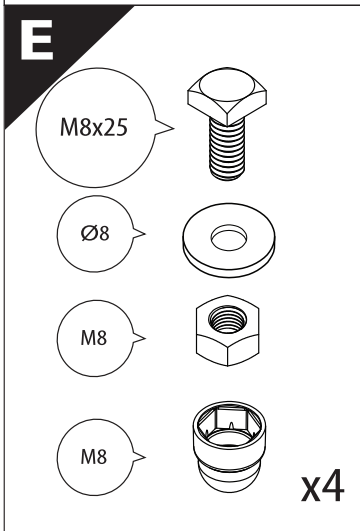

Installation Manual

PART NUMBER(S)	Model Year
TESS 1501 SE	VW Amarok 2010-2021
Cab(s)	Installation Time / Weight
Double Cab	40-60 minutes / 53-57 kg

Ø 25 mm / Ø 40 mm

+

4 mm

1 - 25 Nm

13, 17 mm

ACETONE

G

3

4

7

X:520mm Y:300mm

A=A'

10

11

12

13

14

15

16

23

X:1100mm Y:200mm

26