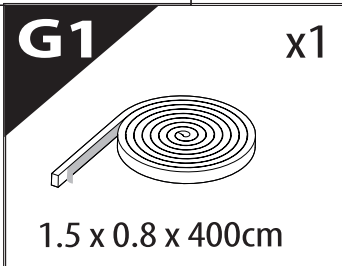

Installation Manual

PART NUMBER(S)	Model Year
TESS 1501 SE	VW Amarok 2010-2021
Cab(s)	Installation Time / Weight
Double Cab	40-60 minutes / 53-57 kg

Ø 25 mm / Ø 40 mm

+

4 mm

1 - 25 Nm

13, 17 mm

ACETONE

G

3

4

7

X:520mm Y:300mm

A=A'

10

11

12

13

14

15

16

23

X:1100mm Y:200mm

26