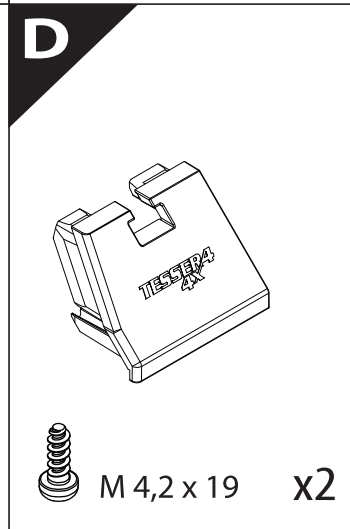

Installation Manual

PART NUMBER(S)	Model Year
TESS 1501 SE	VW Amarok 2010-2021
Cab(s)	Installation Time / Weight
Double Cab	40-60 minutes / 53-57 kg

Ø 25 mm / Ø 40 mm

+

4 mm

1 - 25 Nm

13, 17 mm

ACETONE

G

3

4

7

X:520mm Y:300mm

A=A'

10

11