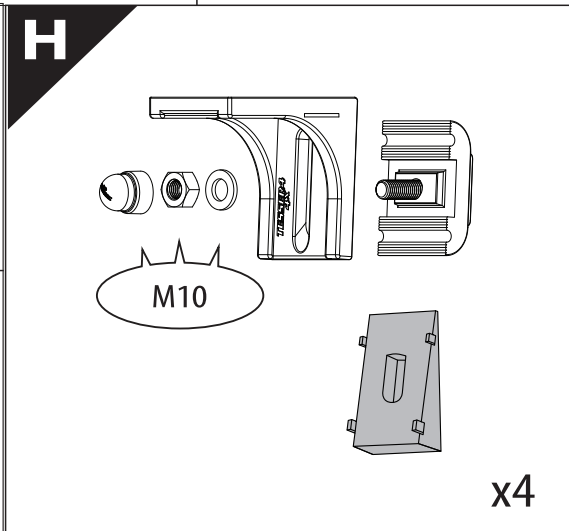

Installation Manual

PART NUMBER(S)	Model Year
TESS 1501 SE	VW Amarok 2010-2021
Cab(s)	Installation Time / Weight
Double Cab	40-60 minutes / 53-57 kg

Ø 25 mm / Ø 40 mm

+

4 mm

1 - 25 Nm

13, 17 mm

ACETONE

G

3

4

7

X:520mm Y:300mm

A=A'

10

11

12

13

14

15

16

23

X:1100mm Y:200mm

26