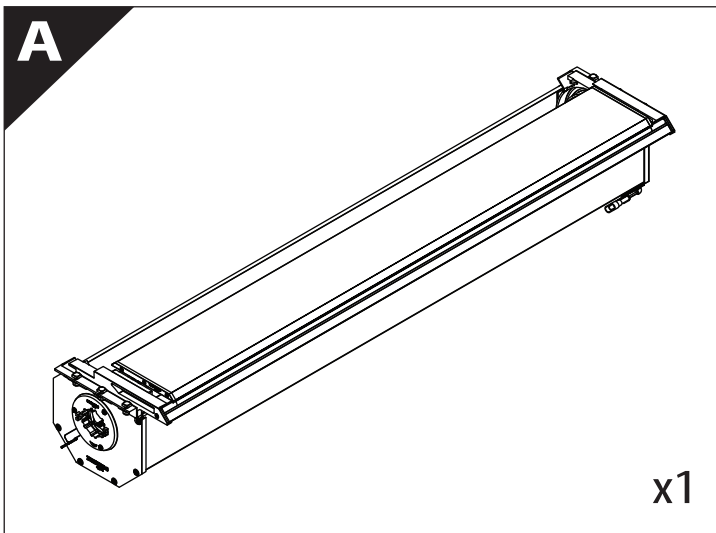

Installation Manual

PART NUMBER(S)	Model Year
TESS 1501 SE	VW Amarok 2010-2021
Cab(s)	Installation Time / Weight
Double Cab	40-60 minutes / 53-57 kg

Ø 25 mm / Ø 40 mm

+

4 mm

1 - 25 Nm

13, 17 mm

ACETONE

G

3

4

7

X:520mm Y:300mm

A=A'

10

11

12

13

14

15

16

23

X:1100mm Y:200mm

26