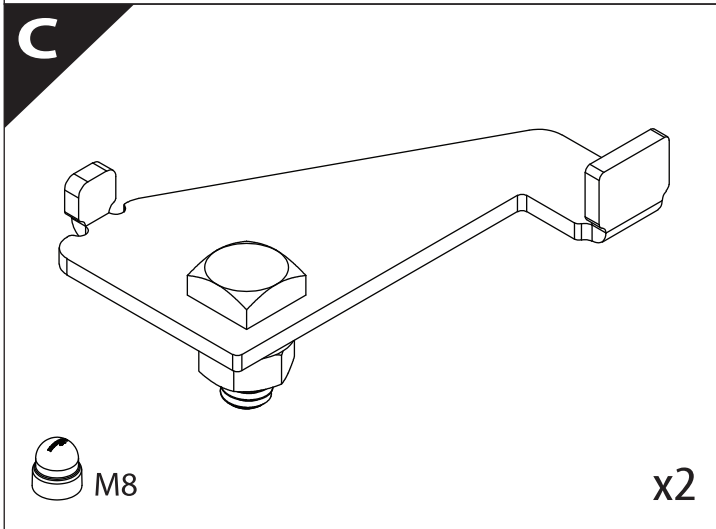

Installation Manual

PART NUMBER(S)	Model Year
TESS 1501 SE	VW Amarok 2010-2021
Cab(s)	Installation Time / Weight
Double Cab	40-60 minutes / 53-57 kg

Ø 25 mm / Ø 40 mm

+

4 mm

1 - 25 Nm

13, 17 mm

ACETONE

G

3

4

7

X:520mm Y:300mm

A=A'

10

11

12

13

14

15

16

23

X:1100mm Y:200mm

26