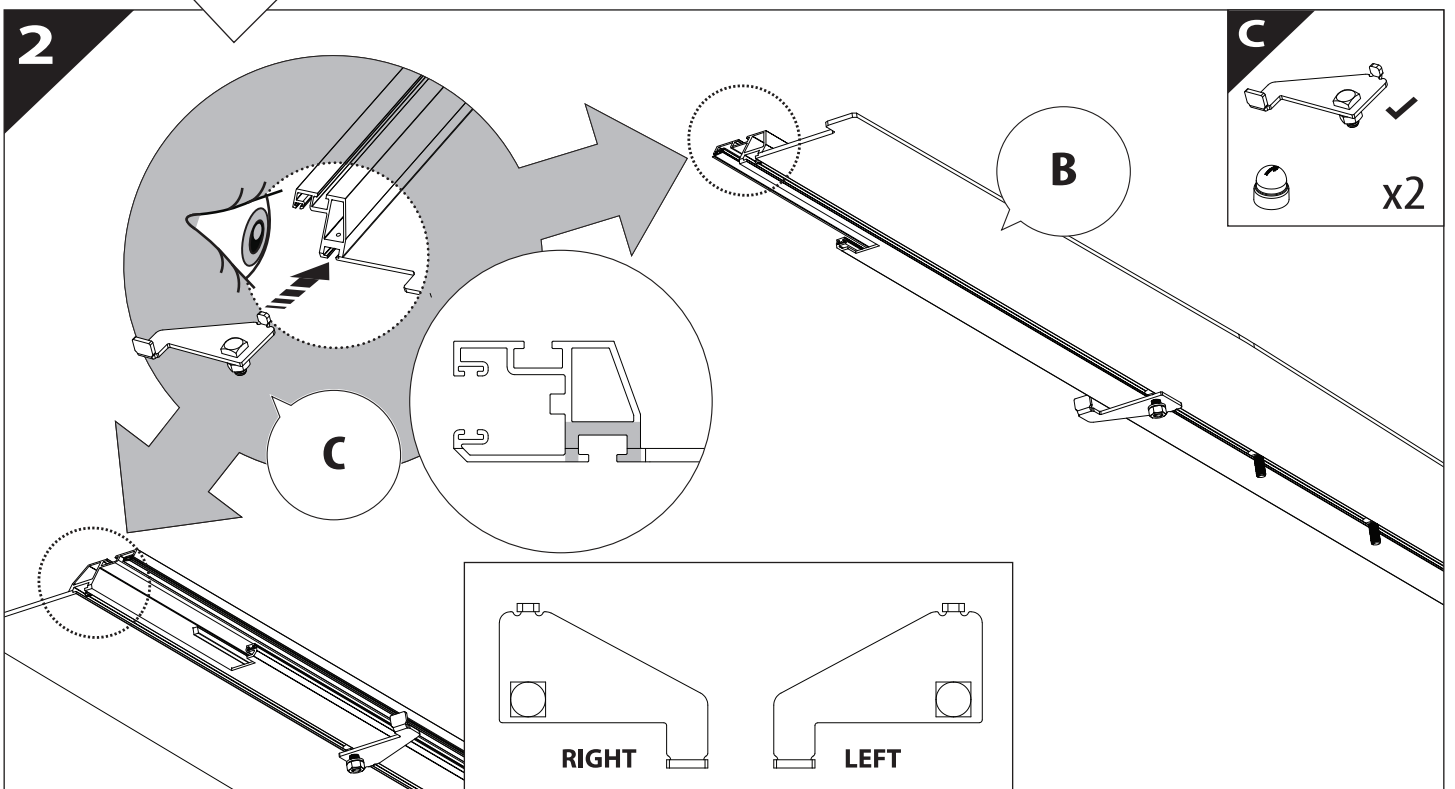

Installation Manual

PART NUMBER(S)	Model Year
TESS 1501 SE	VW Amarok 2010-2021
Cab(s)	Installation Time / Weight
Double Cab	40-60 minutes / 53-57 kg

Ø 25 mm / Ø 40 mm

+

4 mm

1 - 25 Nm

13, 17 mm

ACETONE

G

3

4

7

X:520mm Y:300mm

A=A'

10

11

12

13

14

15

16

23

X:1100mm Y:200mm

26