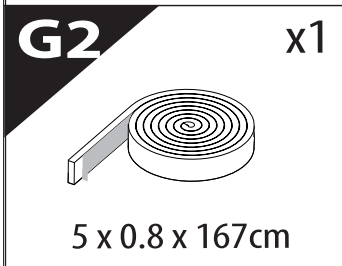

Installation Manual

PART NUMBER(S)	Model Year
TESS 1501 SE	VW Amarok 2010-2021
Cab(s)	Installation Time / Weight
Double Cab	40-60 minutes / 53-57 kg

Ø 25 mm / Ø 40 mm

+

4 mm

1 - 25 Nm

13, 17 mm

ACETONE

G

3

4

7

X:520mm Y:300mm

A=A'

10

11

12

13

14

15

16

23

X:1100mm Y:200mm

26