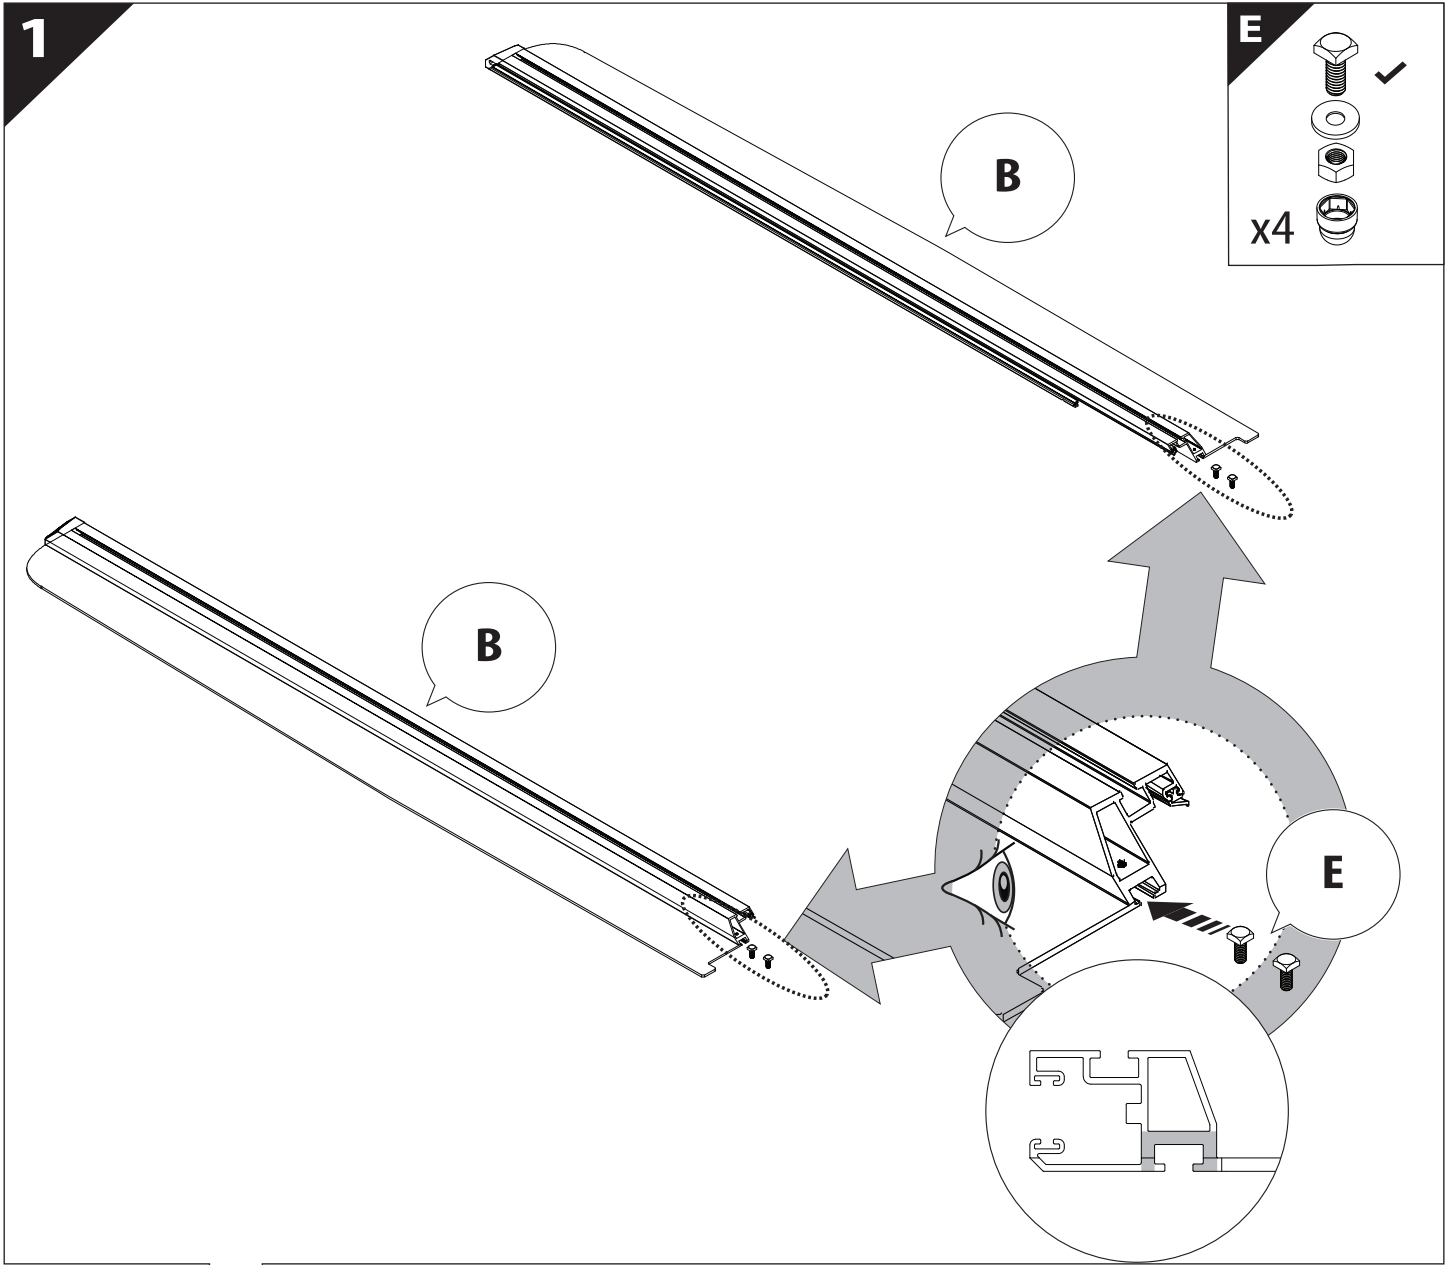

Installation Manual

PART NUMBER(S)	Model Year
TESS 1501 SE	VW Amarok 2010-2021
Cab(s)	Installation Time / Weight
Double Cab	40-60 minutes / 53-57 kg

Ø 25 mm / Ø 40 mm

+

4 mm

1 - 25 Nm

13, 17 mm

ACETONE

G

3

4

7

X:520mm Y:300mm

A=A'

10

11

12

13

14

15

16

23

X:1100mm Y:200mm

26