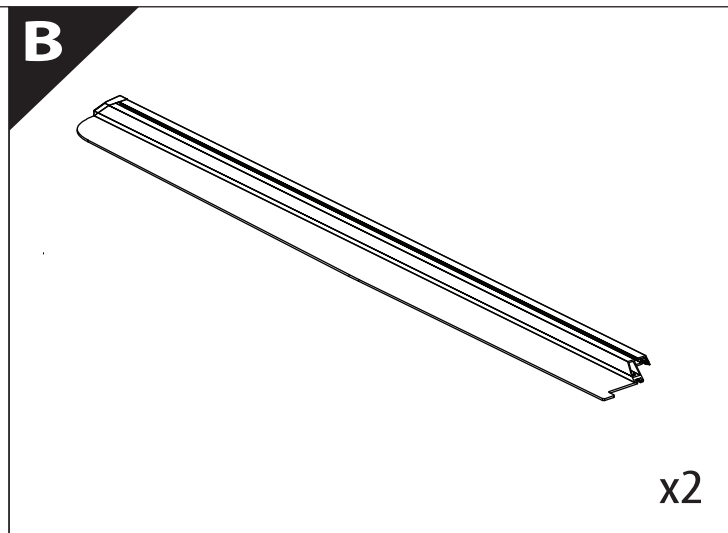

Installation Manual

PART NUMBER(S)	Model Year
TESS 1501 SE	VW Amarok 2010-2021
Cab(s)	Installation Time / Weight
Double Cab	40-60 minutes / 53-57 kg

Ø 25 mm / Ø 40 mm

+

4 mm

1 - 25 Nm

13, 17 mm

ACETONE

G

3

4

7

X:520mm Y:300mm

A=A'

10

11

12

13

14

15

16

23

X:1100mm Y:200mm

26