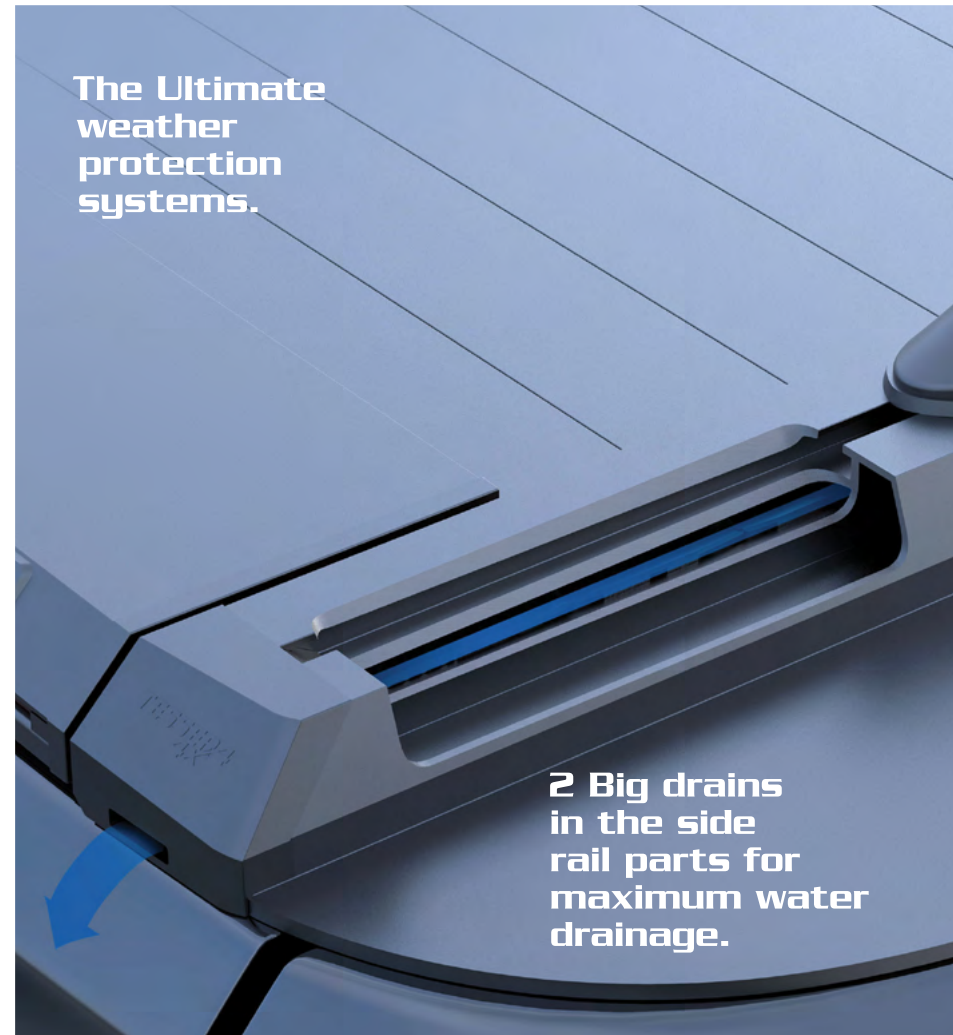

Easy access to the canister body to check and clean whenever necessary.

The Ultimate weather protection systems.

2 Big drains in the side rail parts for maximum water drainage.

Our specially designed rear slat now goes inside the canister area.