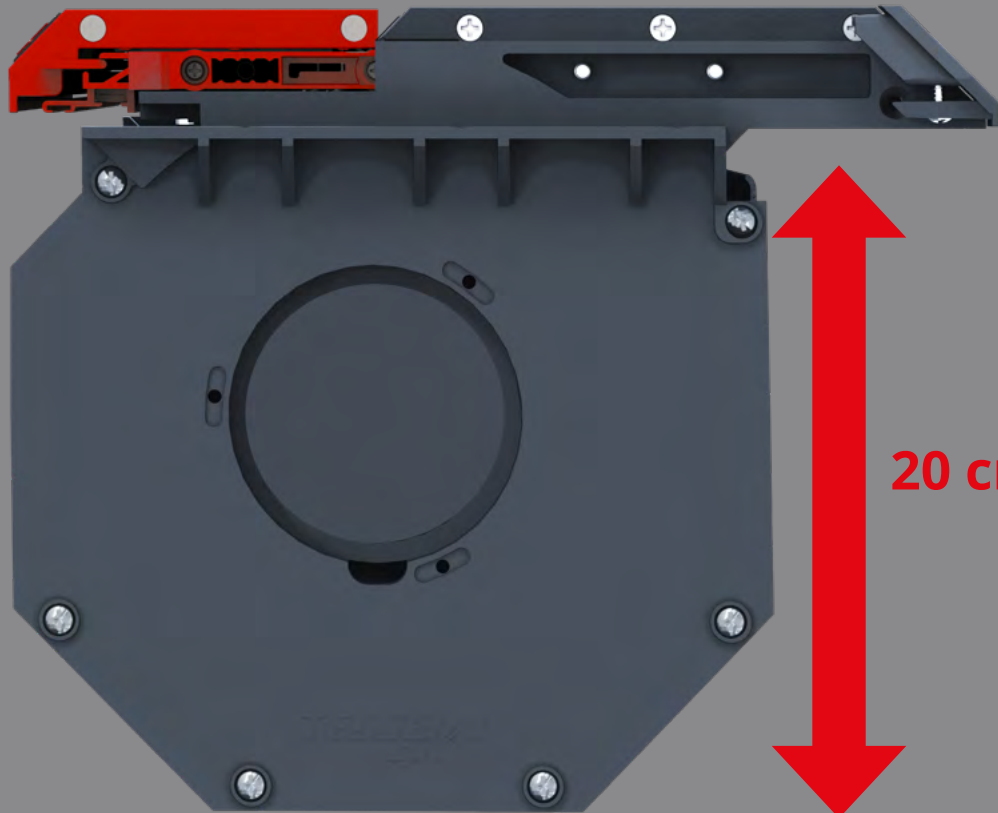

Easy access to the canister body to check and clean whenever necessary.

The Ultimate weather protection systems.

2 Big drains in the side rail parts for maximum water drainage.

Our specially designed rear slat now goes inside the canister area.

An innovative design that offers the advantage of maximizing load net capacity both in length & height.

20 cm

23 cm

WATER PROTECTION:
2 main oversize drainage systems for fast water drainage.

2 overflowing systems in the canister body.