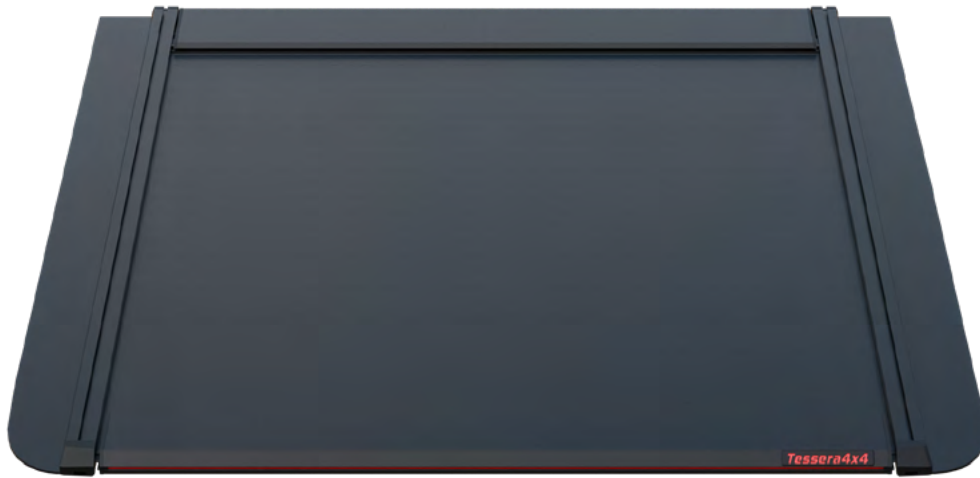

Tessera SE series: Introducing the Tessera SE: The Ultimate Aluminum Roller Lid Shutter.

TESS 15011 SE	Volkswagen Amarok 2023+ Life-Style	Double Cab
TESS 15012 SE	Volkswagen Amarok 2023+ PanAmericana	Double Cab
TESS 15180 SE	Volkswagen Amarok 2023+ Aventura	Double Cab

Experience the next generation in roller lid shutters with Tessera SE, featuring five patented innovations tailored for unparalleled performance and style. Crafted with precision and care, each Tessera SE is 100% handmade and backed by a comprehensive 3-year warranty in materials & workmanship.

Discover the Tessera SE Series Advantage:

- **Effortless Operation:** Enjoy easy and comfortable use with our innovative design, eliminating the need for spring or motor motion.
- **Introducing our innovative side rails,** meticulously crafted with 5mm thickness to perfectly mirror the contours of your trunk's rail parts. Experience unparalleled insulation against harsh weather and effortless, robust installation for roll bars, side handrails, and heavy-duty

loading bars. Seamlessly integrate with OEM accessories like roll bars for unmatched versatility. Elevate your experience with our premium side rails.

- **Seamless Integration:** Our special aluminum side rails boast integrated "T-SLOTS," facilitating hassle-free installation of extra accessories like roll bars, side handrails, and cross racks without the need for drilling.
- **Advanced Security:** Safeguard your belongings with our interior locking system featuring aluminum locking teeth, while the automatic unlocking strap ensures convenience, even in low temperatures.
- **Unrivaled Protection:** Rest assured with wider, stronger, and "KNIFE-PROOF" slats, ensuring 100% security for your cargo, along with ultimate insulation provided by rubber components.

- **Superior Drainage:** Experience unparalleled water protection with two specially designed drainage systems and integrated "ANTI-LEAF" technology, ensuring rapid drainage and peace of mind.

- **Maximized Cargo Space:** Our innovative rear slat design paired with compact canister dimensions maximizes load net capacity in both length and height.

- **Easy Access:** Effortlessly inspect and access your Tessera SE with our specially designed canister cover, offering convenience at your fingertips.

- **Premium Finish:** Enjoy a next-generation powder coating (Class 2) with fine texture and high weather resistance, ensuring long-lasting durability and aesthetics.

- **Versatile Installation:** Whether your vehicle has bed-liners or not, installation is a breeze with options for under-rail or over-rail types, all without drilling holes.

- **Aerodynamic Efficiency:** Enhance fuel economy with our aerodynamic design, ensuring a sleek and efficient ride.

- **Unmatched Durability:** Weighing in at 50kg, Tessera SE is the strongest and most durable aluminum roller lid shutter on the market, providing unrivaled performance and longevity.