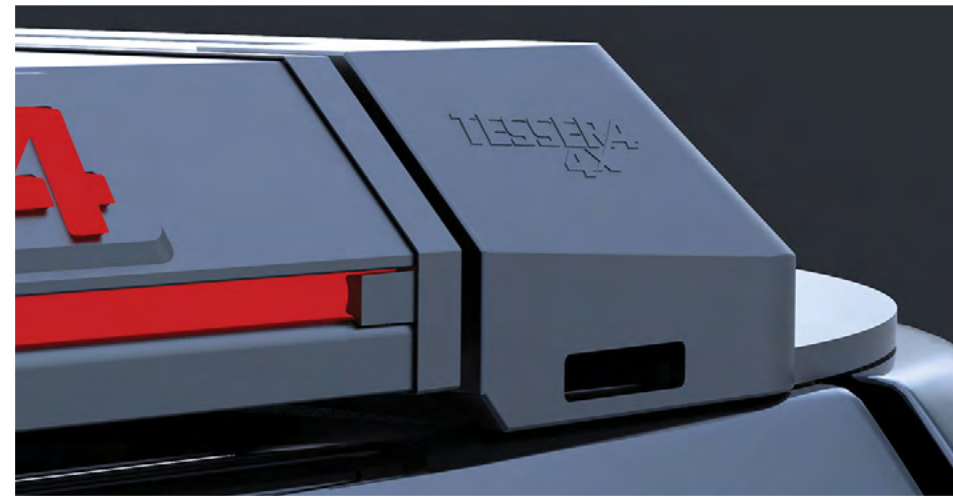

Easy access to the canister body to check and clean whenever necessary.