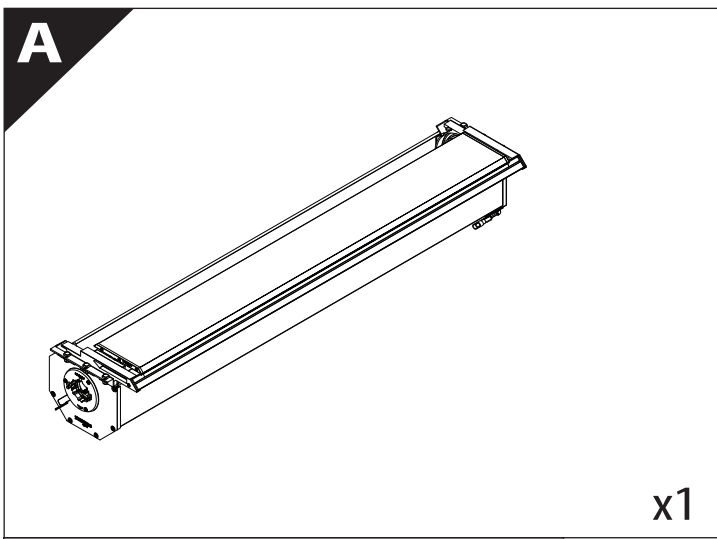

Installation Manual

PART NUMBER(S)	Model Year
TESS 15011 SE	VW AMAROK 2023+ (with c-channels)
Cab(s)	Installation Time / Weight
Double Cab	40-60 minutes / 53-57 kg

Ø 25 mm

+

4 mm

T40

1 - 25 Nm

13, 17 mm