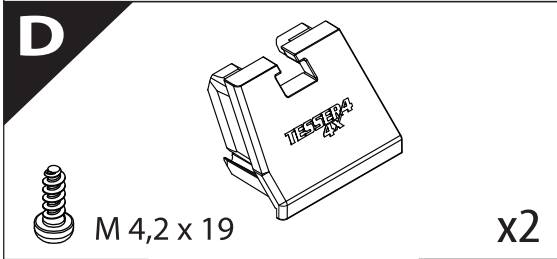

Installation Manual

PART NUMBER(S)	Model Year
TESS 15011 SE	VW AMAROK 2023+ (with c-channels)
Cab(s)	Installation Time / Weight
Double Cab	40-60 minutes / 53-57 kg

Ø 25 mm

+

4 mm

T40

1 - 25 Nm

13, 17 mm

KITS

G

3

4

7

X:600mm Y:280mm

10

11