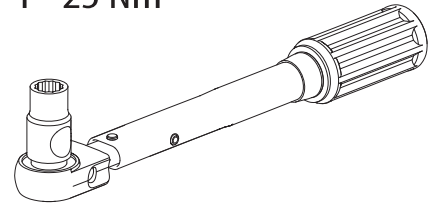

Installation Manual

PART NUMBER(S)	Model Year
TESS 15011 SE	VW AMAROK 2023+ (with c-channels)
Cab(s)	Installation Time / Weight
Double Cab	40-60 minutes / 53-57 kg

Ø 25 mm

+

4 mm

T40

1 - 25 Nm

13, 17 mm

KITS

G

3

4

7

X:600mm Y:280mm

10

11