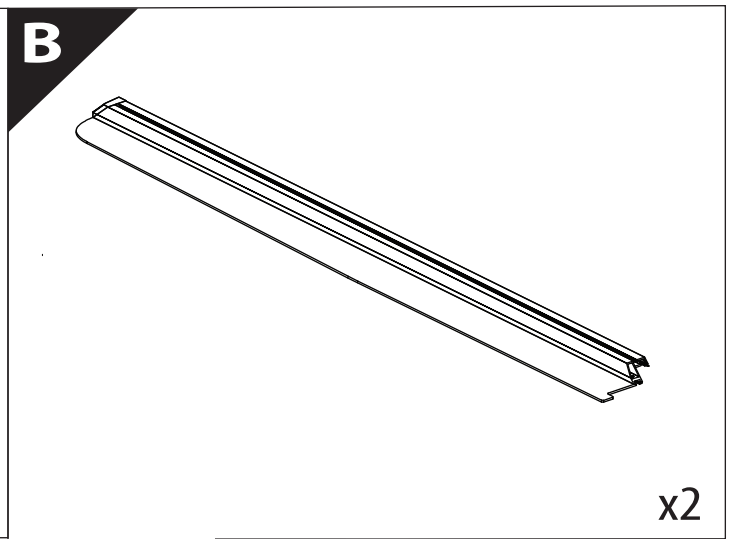

Installation Manual

PART NUMBER(S)	Model Year
TESS 15011 SE	VW AMAROK 2023+ (with c-channels)
Cab(s)	Installation Time / Weight
Double Cab	40-60 minutes / 53-57 kg

Ø 25 mm

+

4 mm

T40

1 - 25 Nm

13, 17 mm