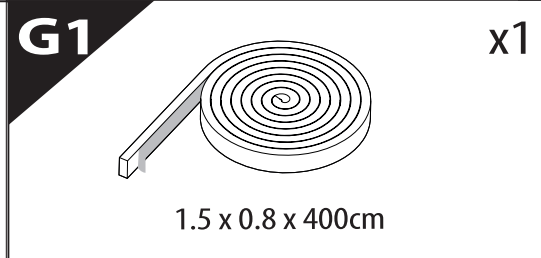

Installation Manual

PART NUMBER(S)	Model Year
TESS 15011 SE	VW AMAROK 2023+ (with c-channels)
Cab(s)	Installation Time / Weight
Double Cab	40-60 minutes / 53-57 kg

Ø 25 mm

+

4 mm

T40

1 - 25 Nm

13, 17 mm

KITS

G

3

4

7

X:600mm Y:280mm

10

11