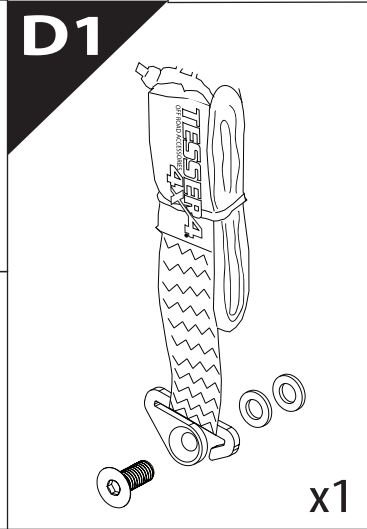

Installation Manual

PART NUMBER(S)	Model Year
TESS 15011 SE	VW AMAROK 2023+ (with c-channels)
Cab(s)	Installation Time / Weight
Double Cab	40-60 minutes / 53-57 kg

Ø 25 mm

+

4 mm

T40

1 - 25 Nm

13, 17 mm

KITS

G

3

4

7

X:600mm Y:280mm

10

11