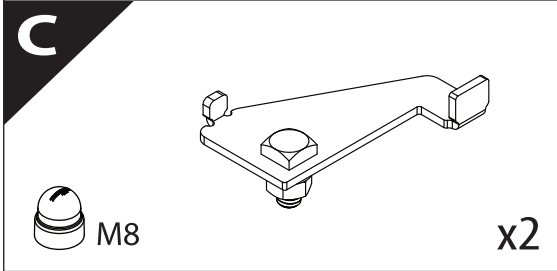

Installation Manual

PART NUMBER(S)	Model Year
TESS 15011 SE	VW AMAROK 2023+ (with c-channels)
Cab(s)	Installation Time / Weight
Double Cab	40-60 minutes / 53-57 kg

Ø 25 mm

+

4 mm

T40

1 - 25 Nm

13, 17 mm

KITS

G

3

4

7

X:600mm Y:280mm

10

11