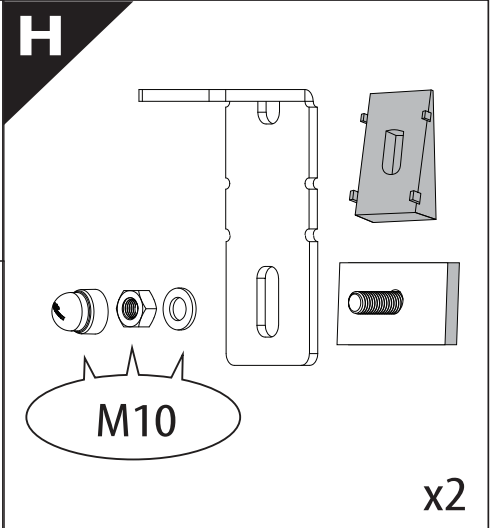

Installation Manual

PART NUMBER(S)	Model Year
TESS 15011 SE	VW AMAROK 2023+ (with c-channels)
Cab(s)	Installation Time / Weight
Double Cab	40-60 minutes / 53-57 kg

Ø 25 mm

+

4 mm

T40

1 - 25 Nm

13, 17 mm

KITS

G

3

4

7

X:600mm Y:280mm

10

11