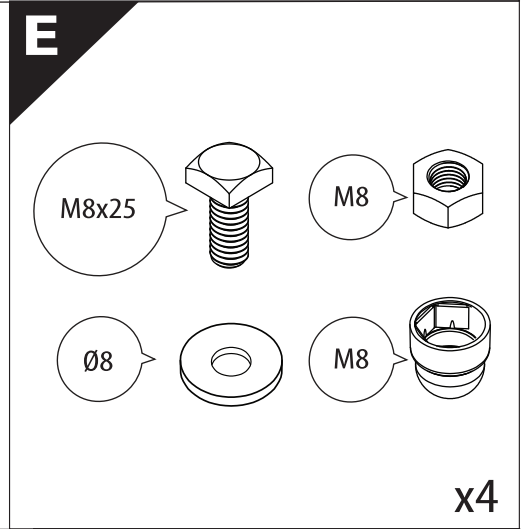

Installation Manual

PART NUMBER(S)	Model Year
TESS 15011 SE	VW AMAROK 2023+ (with c-channels)
Cab(s)	Installation Time / Weight
Double Cab	40-60 minutes / 53-57 kg

Ø 25 mm

+

4 mm

T40

1 - 25 Nm

13, 17 mm

KITS

G

3

4

7

X:600mm Y:280mm

10

11