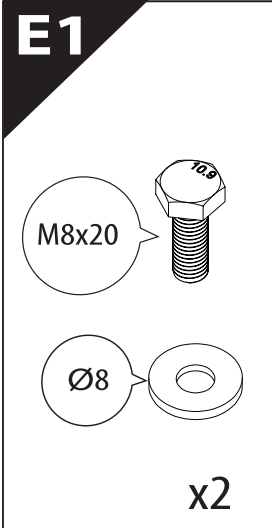

Installation Manual

PART NUMBER(S)	Model Year
TESS 15011 SE	VW AMAROK 2023+ (with c-channels)
Cab(s)	Installation Time / Weight
Double Cab	40-60 minutes / 53-57 kg

Ø 25 mm

+

4 mm

T40

1 - 25 Nm

13, 17 mm

KITS

G

3

4

7

X:600mm Y:280mm

10

11